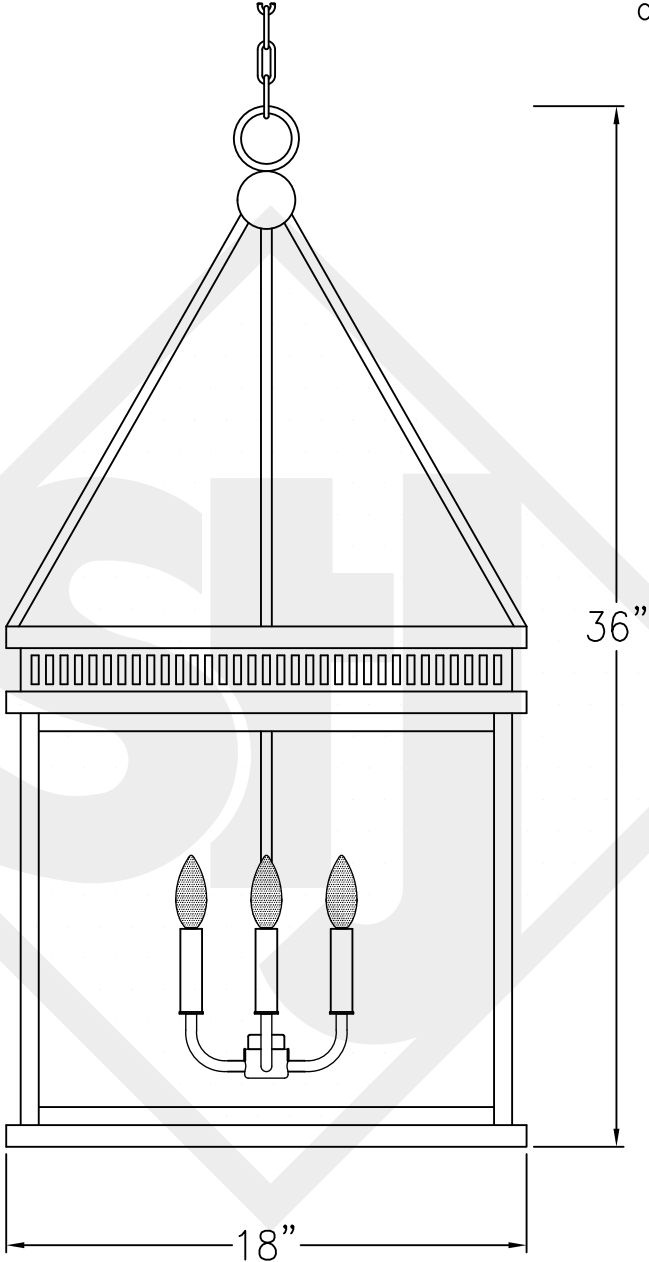

**OLD SALT RUN
LARGE**

Quad Candelabra
Comes standard w/ 6'
of chain

Front View

Lights are hand crafted
Dimensions may vary by 1/4"

Old Salt Run Large	
 St. James LIGHTING	
SCALE: N.T.S.	DRAFT: B. Vial
FILE: OSR	APP'D: J. Ragan
JOB: X	DATE: 9/22/17