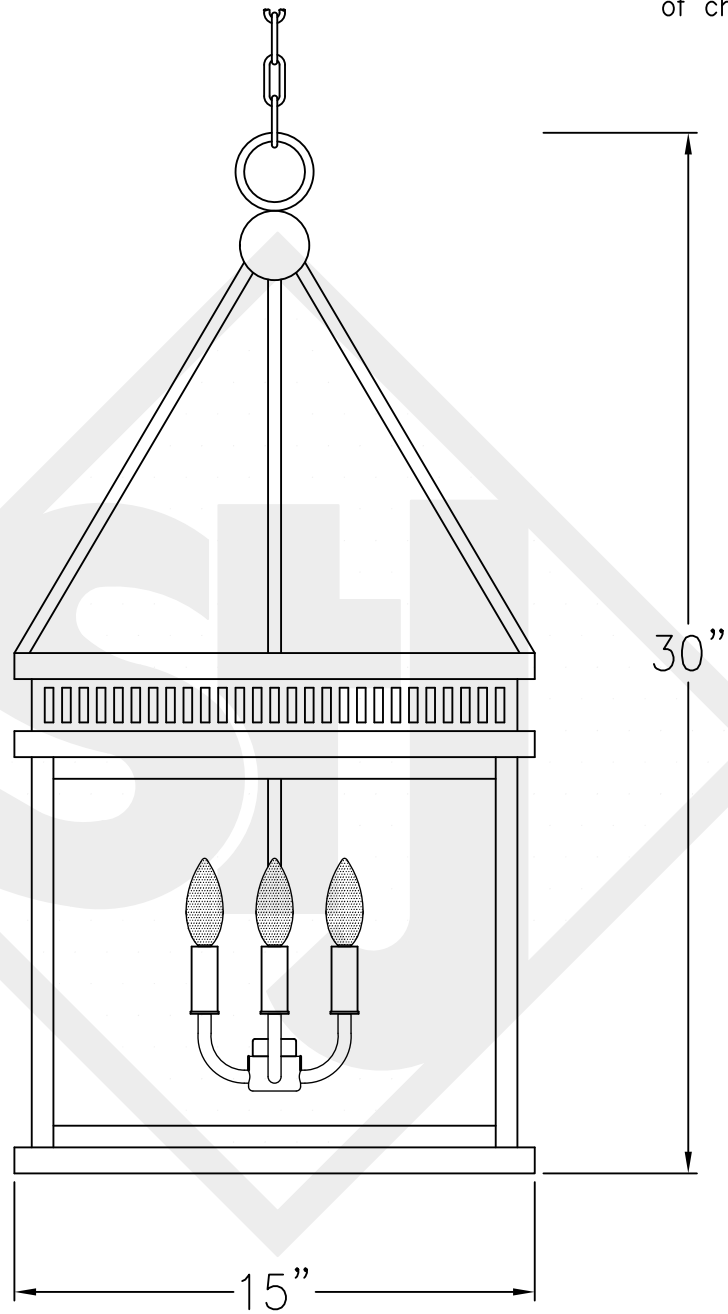

OLD SALT RUN MEDIUM

Triple Candelabra
Comes standard w/ 6'
of chain

Front View

Lights are hand crafted
Dimensions may vary by 1/4"

Old Salt Run Medium	
 St. James LIGHTING	
SCALE: N.T.S.	DRAFT: B. Vial
FILE: OSR	APP'D: J. Ragan
JOB: X	DATE: 9/22/17