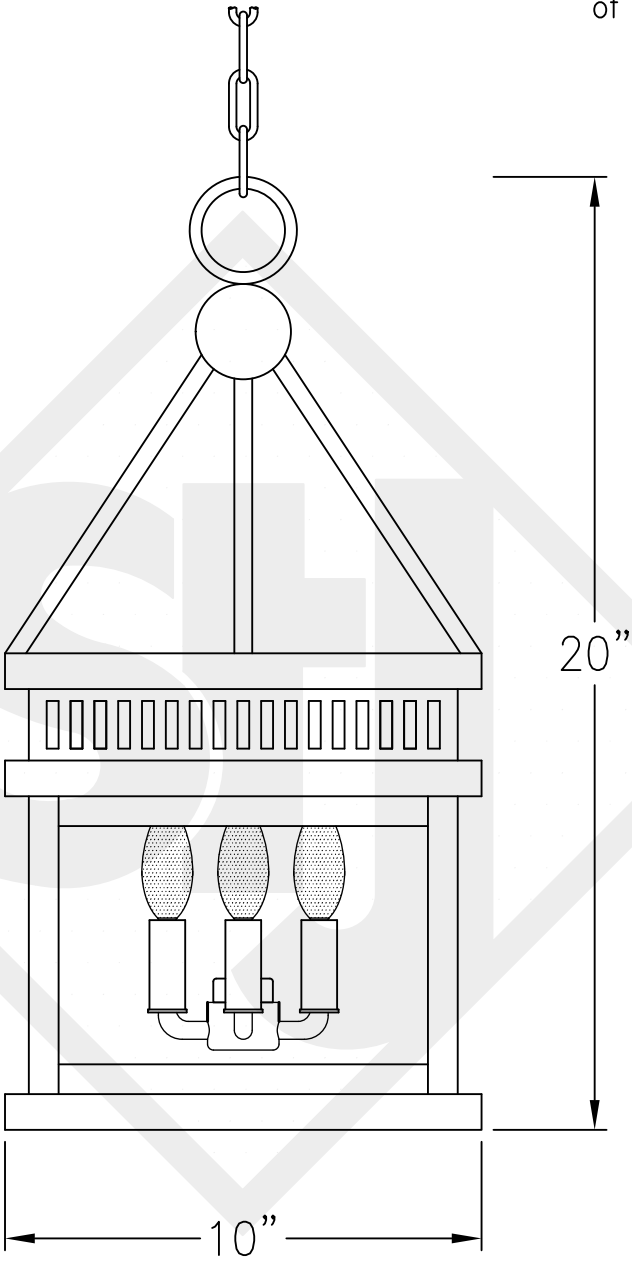

**OLD SALT RUN
MINI**

Triple Candelabra
Comes standard w/ 6'
of chain

Front View

Lights are hand crafted
Dimensions may vary by 1/4"

Old Salt Run Mini	
 St. James LIGHTING	
SCALE: N.T.S.	DRAFT: B. Vial
FILE: OSR	APP'D: J. Ragan
JOB: X	DATE: 9/22/17