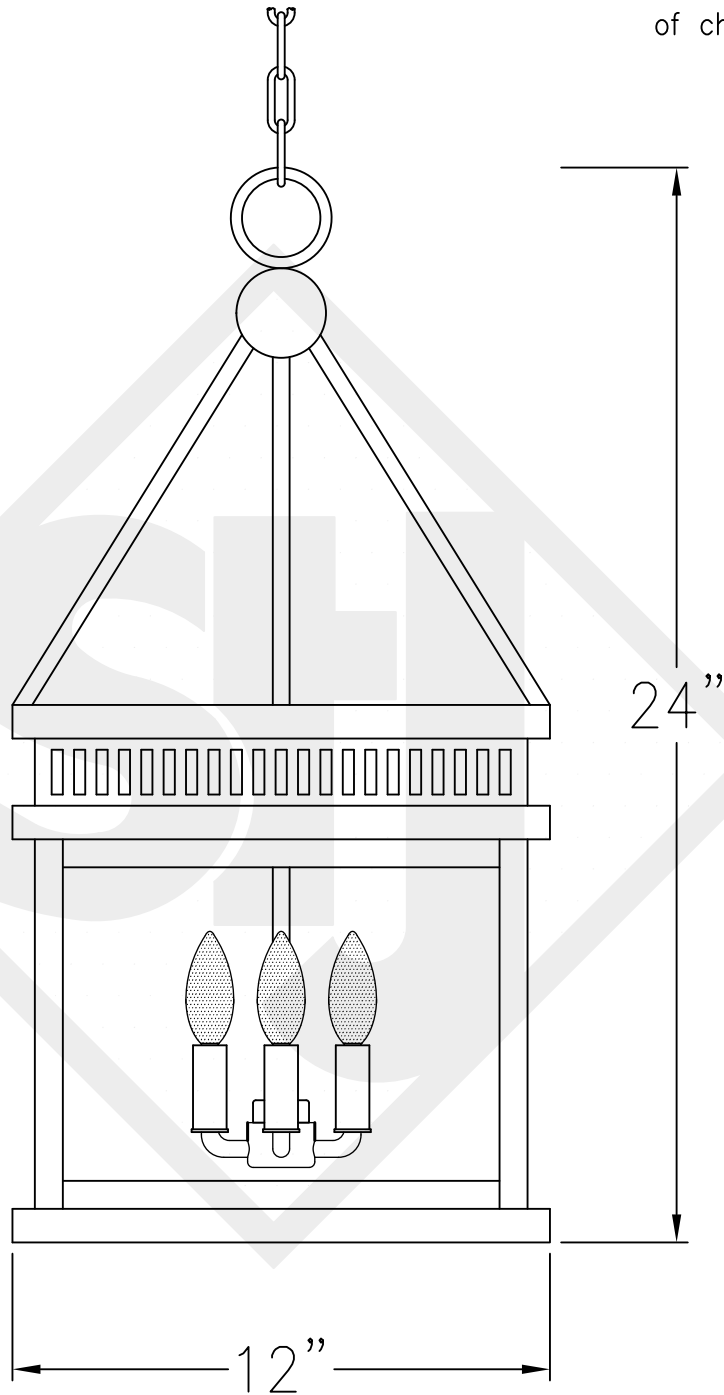

OLD SALT RUN SMALL

Triple Candelabra
Comes standard w/ 6'
of chain

Front View

Lights are hand crafted
Dimensions may vary by 1/4"

Old Salt Run Small	
 St. James LIGHTING	
SCALE: N.T.S.	DRAFT: B. Vial
FILE: OSR	APP'D: J. Ragan
JOB: X	DATE: 9/22/17