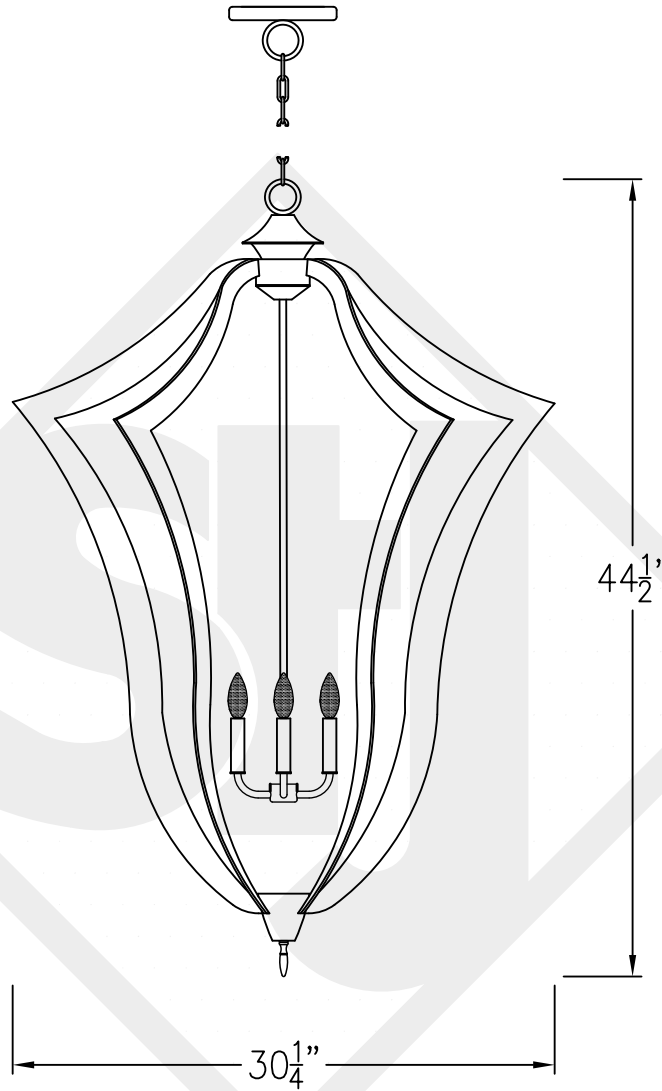

PERSIAN GRANDE

Quad Candelabra
Comes standard w/ 6'
of chain

Front View

Top View

Lights are hand crafted
Dimensions may vary by 1/4"

Persian Grande	
St. James LIGHTING	
SCALE: N.T.S.	DRAFT: B. Vial
FILE: PER	APP'D: J. Ragan
JOB: X	DATE: 9/22/17