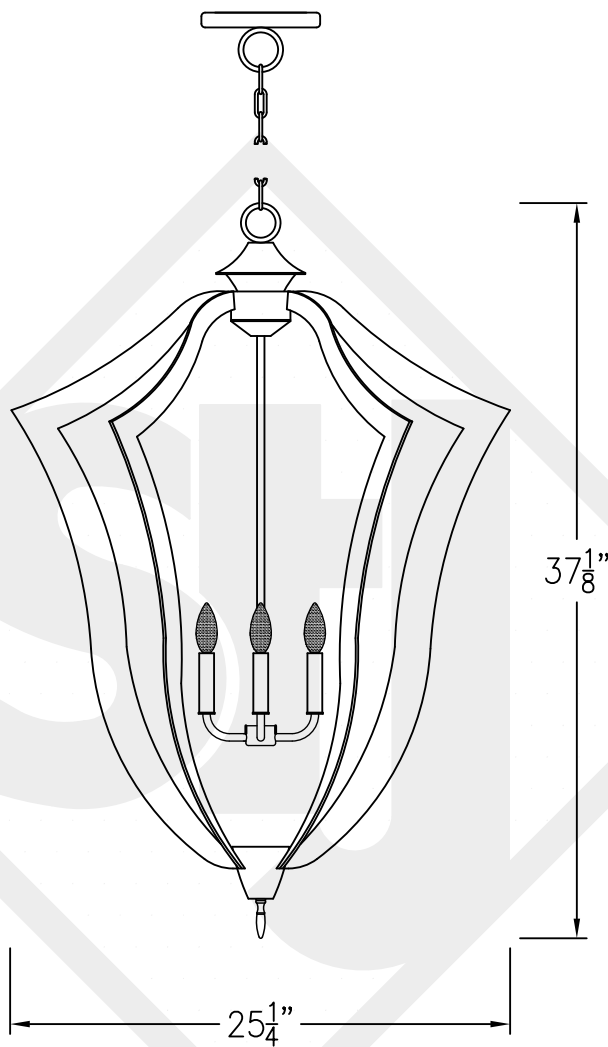

PERSIAN LARGE

Quad Candelabra
Comes standard w/
6' of chain

Front View

Top View

Lights are hand crafted
Dimensions may vary by 1/4"

Persian Large	
St. James LIGHTING	
SCALE: N.T.S.	DRAFT: B. Vial
FILE: PER	APP'D: J. Ragan
JOB: X	DATE: 9/22/17