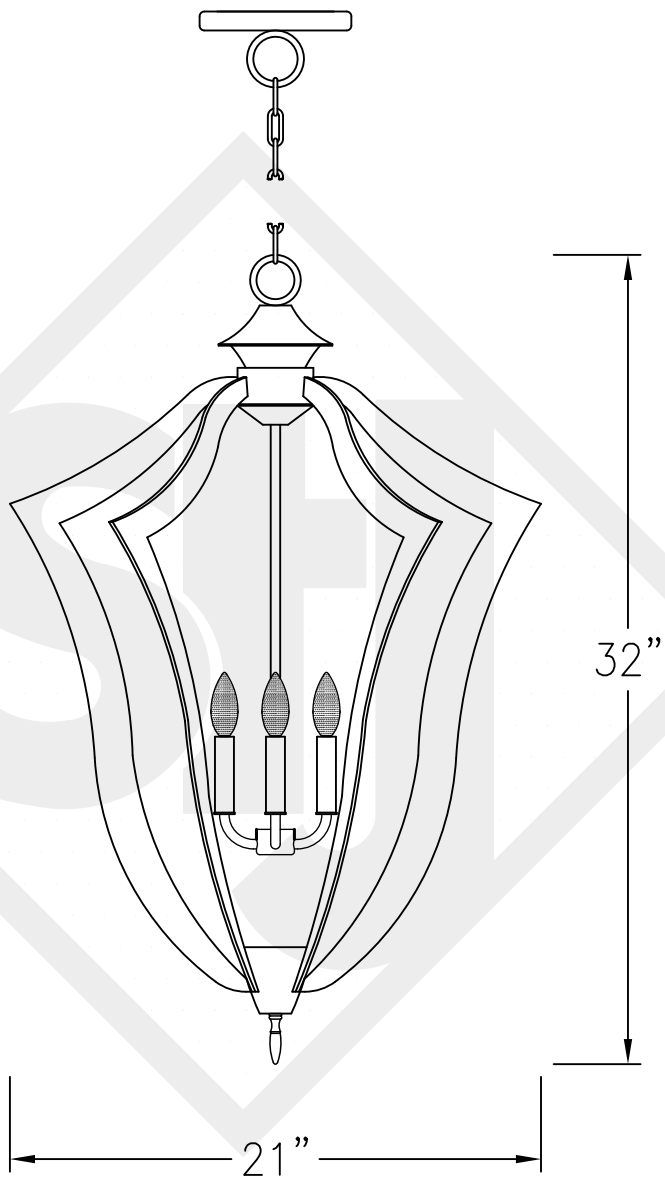

PERSIAN MEDIUM

Triple Candelabra
Comes standard w/
6' of chain

Front View

Top View

Lights are hand crafted
Dimensions may vary by 1/4"

Persian Medium	
St. James LIGHTING	
SCALE: N.T.S.	DRAFT: B. Vial
FILE: PER	APP'D: J. Ragan
JOB: X	DATE: 9/22/17