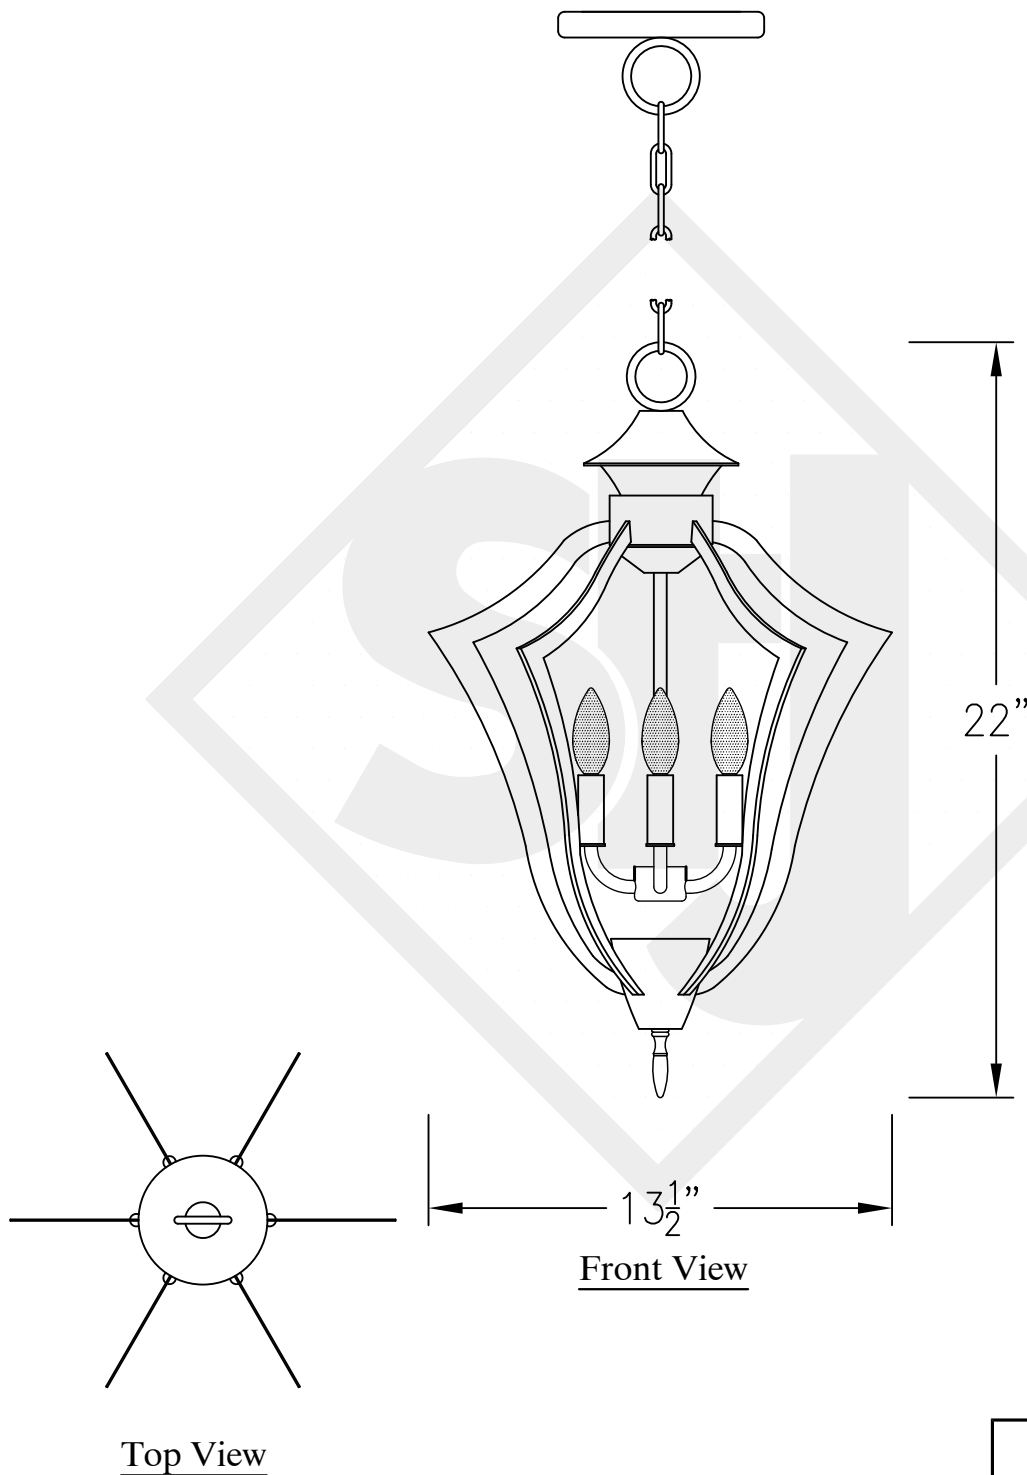

PERSIAN MINI

Triple Candelabra
Comes standard w/
6' of chain

Front View

Top View

Lights are hand crafted
Dimensions may vary by 1/4"

Persian Mini	
 St. James LIGHTING	
SCALE: N.T.S.	DRAFT: B. Vial
FILE: PER	APP'D: J. Ragan
JOB: X	DATE: 9/22/17