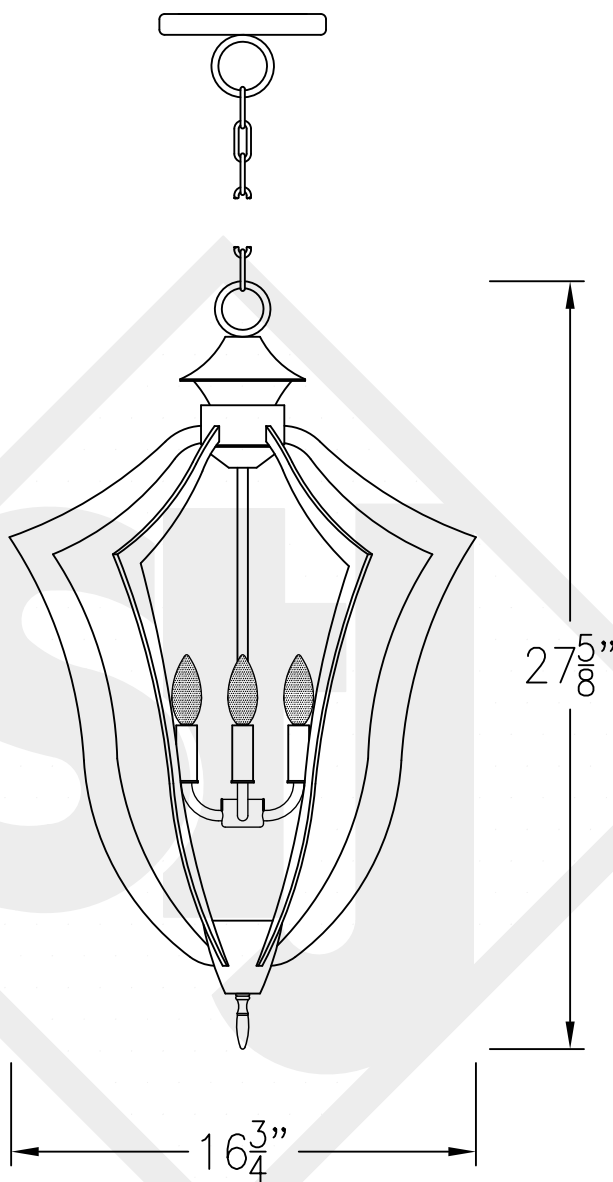

PERSIAN SMALL

Triple Candelabra
Comes standard w/
6' of chain

27 ⁵/₈"

16 ³/₄"

Front View

Top View

Lights are hand crafted
Dimensions may vary by 1/4"

Persian Small	
St. James LIGHTING	
SCALE: N.T.S.	DRAFT: B. Vial
FILE: PER	APP'D: J. Ragan
JOB: X	DATE: 9/22/17