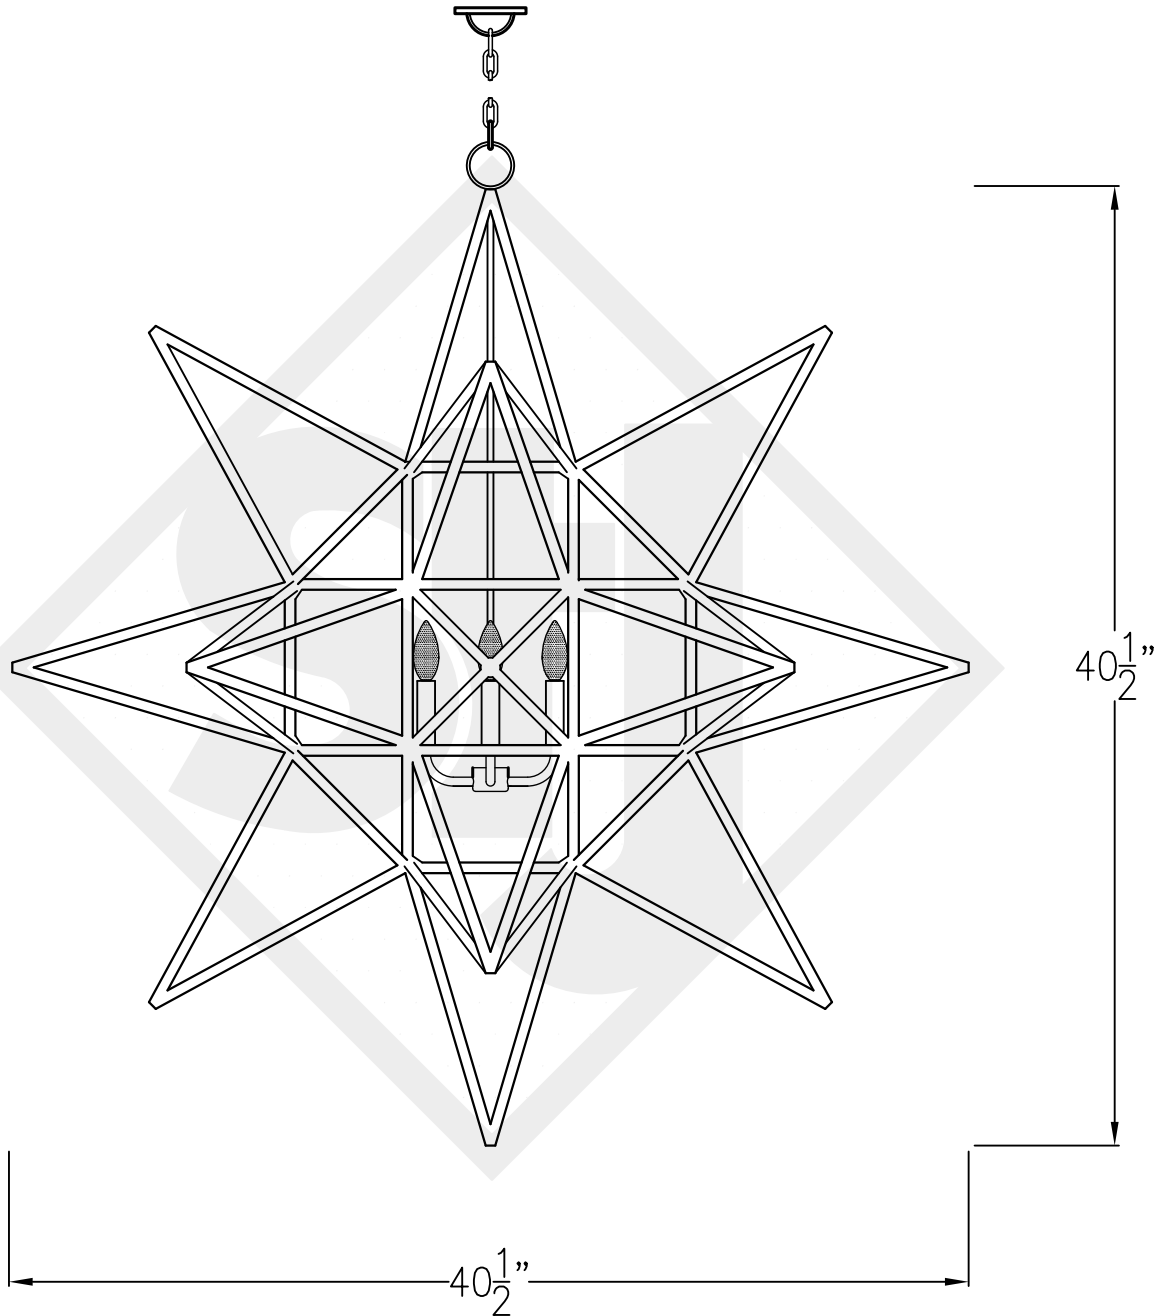

# STAR GRANDE

Quad Candelabra  
Comes standard w/ 6'  
of chain

Front View

Lights are hand crafted  
Dimensions may vary by 1/4"

Star Grande	
St. James LIGHTING	
SCALE: N.T.S.	DRAFT: B. Vial
FILE: STAR	APP'D: J. Ragan
JOB: X	DATE: 9/25/17