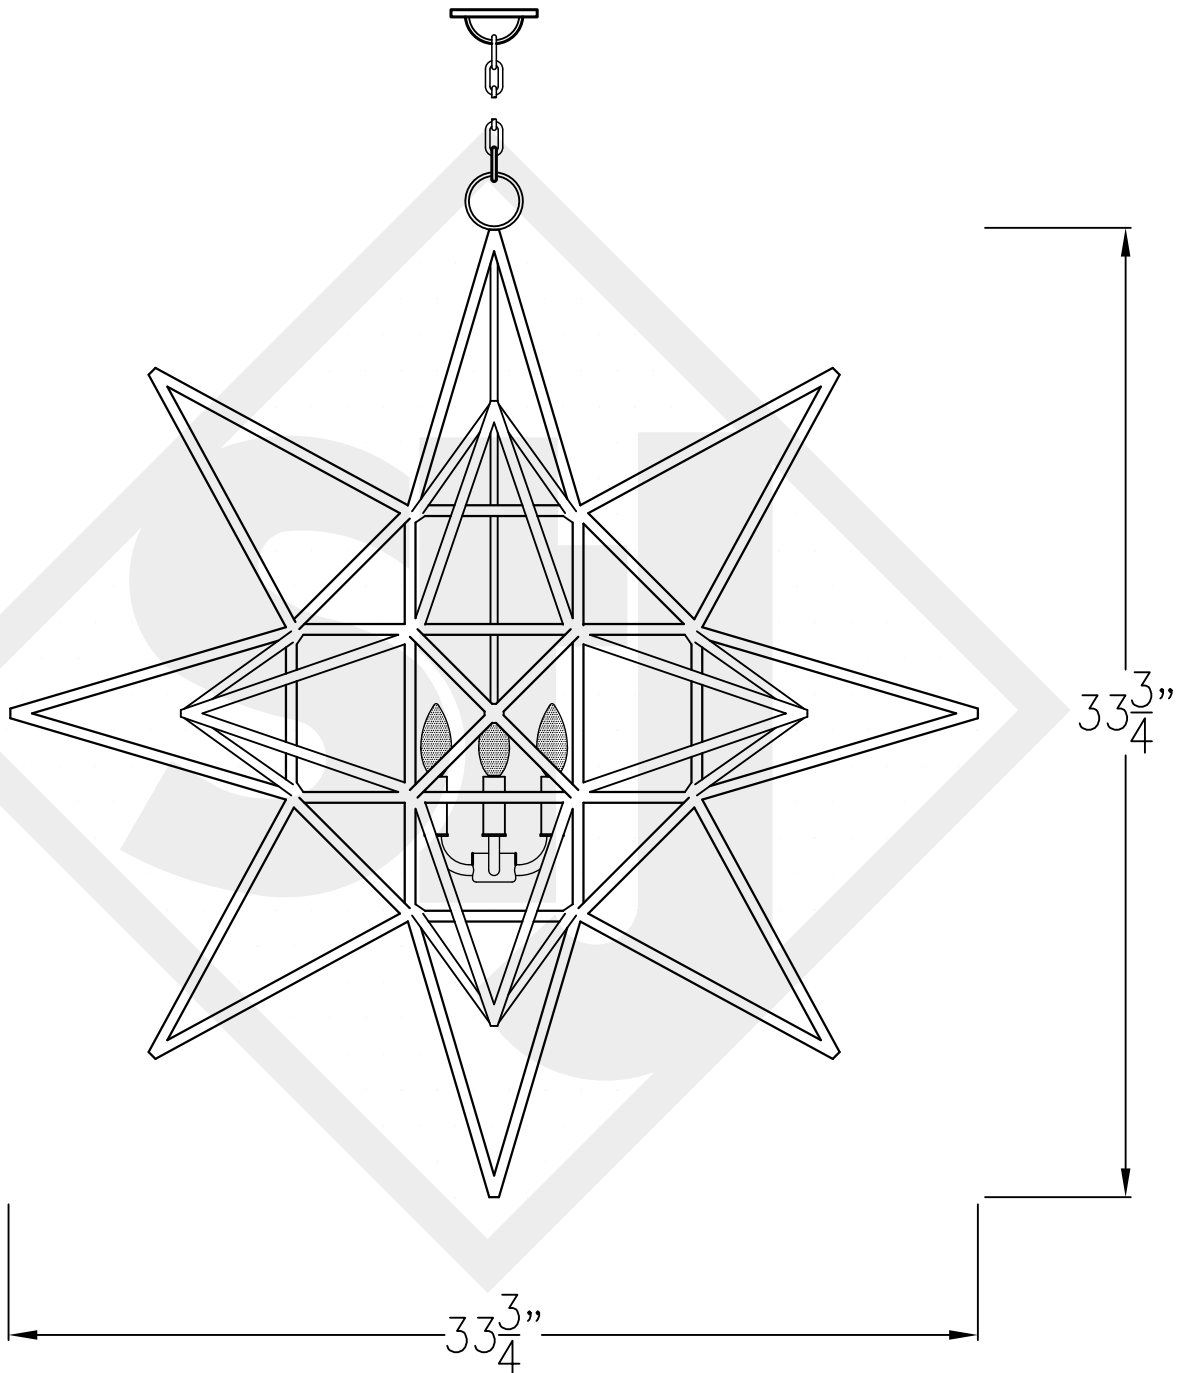

STAR LARGE

Triple Candelabra
Comes standard w/ 6'
of chain

Front View

Lights are hand crafted
Dimensions may vary by 1/4"

Star Large	
St. James LIGHTING	
SCALE: N.T.S.	DRAFT: B. Vial
FILE: STAR	APP'D: J. Ragan
JOB: X	DATE: 9/25/17