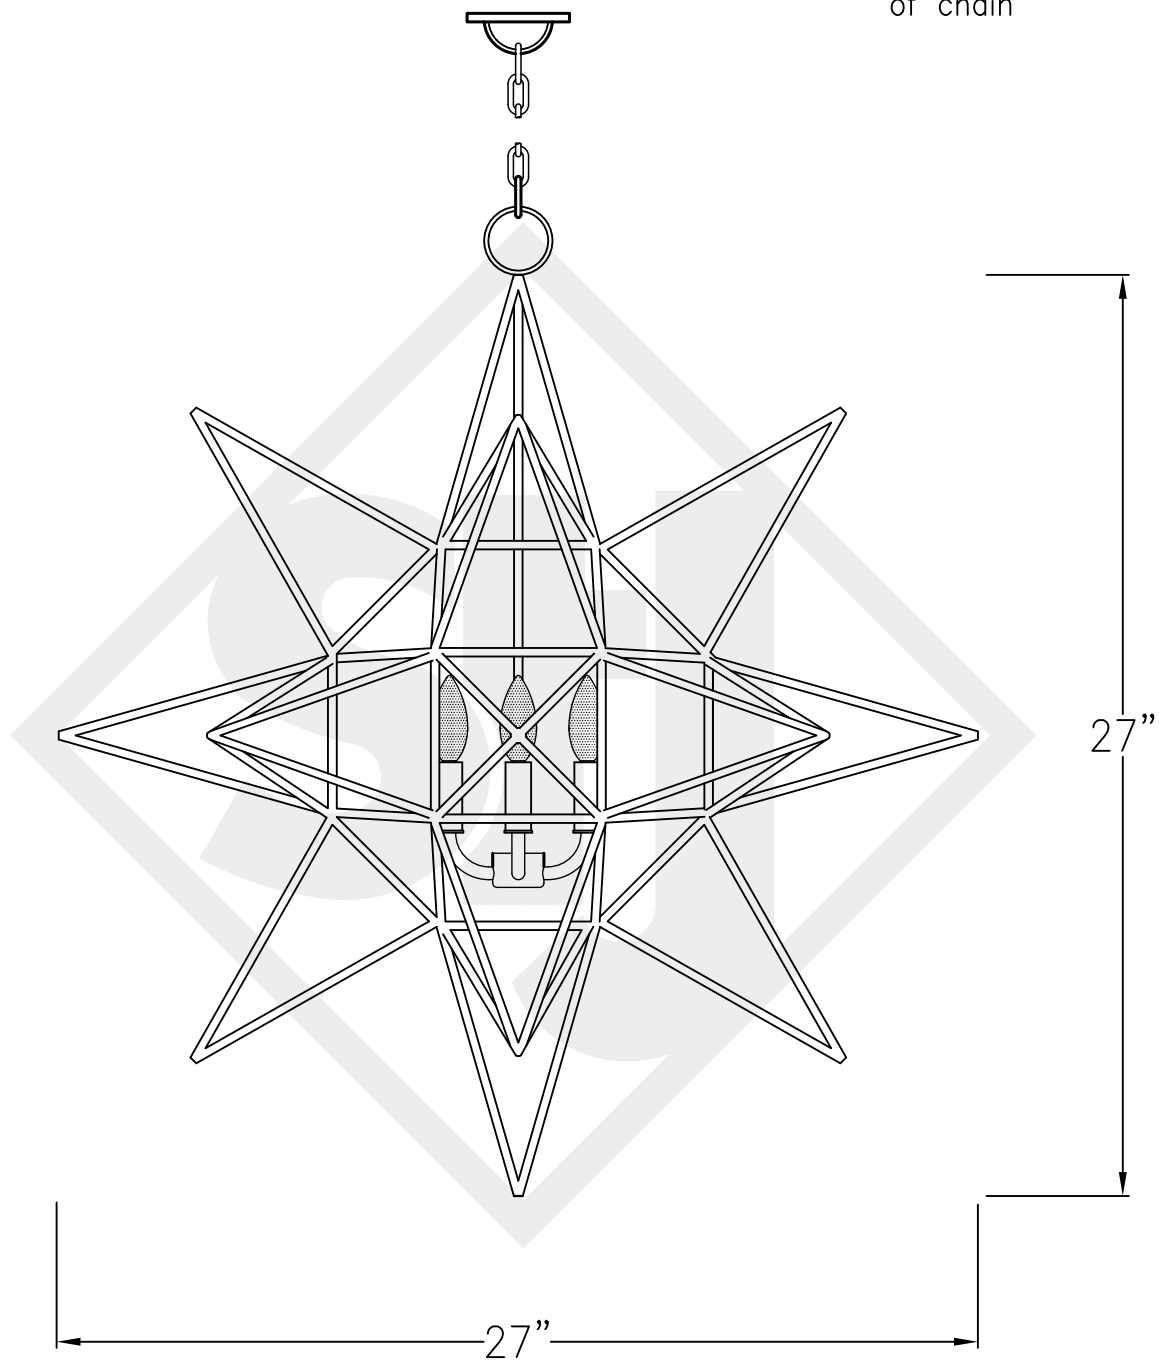

STAR MEDIUM

Triple Candelabra
Comes standard w/ 6'
of chain

Front View

Lights are hand crafted
Dimensions may vary by 1/4"

Star Medium	
 St. James LIGHTING	
SCALE: N.T.S.	DRAFT: B. Vial
FILE: STAR	APP'D: J. Ragan
JOB: X	DATE: 9/25/17