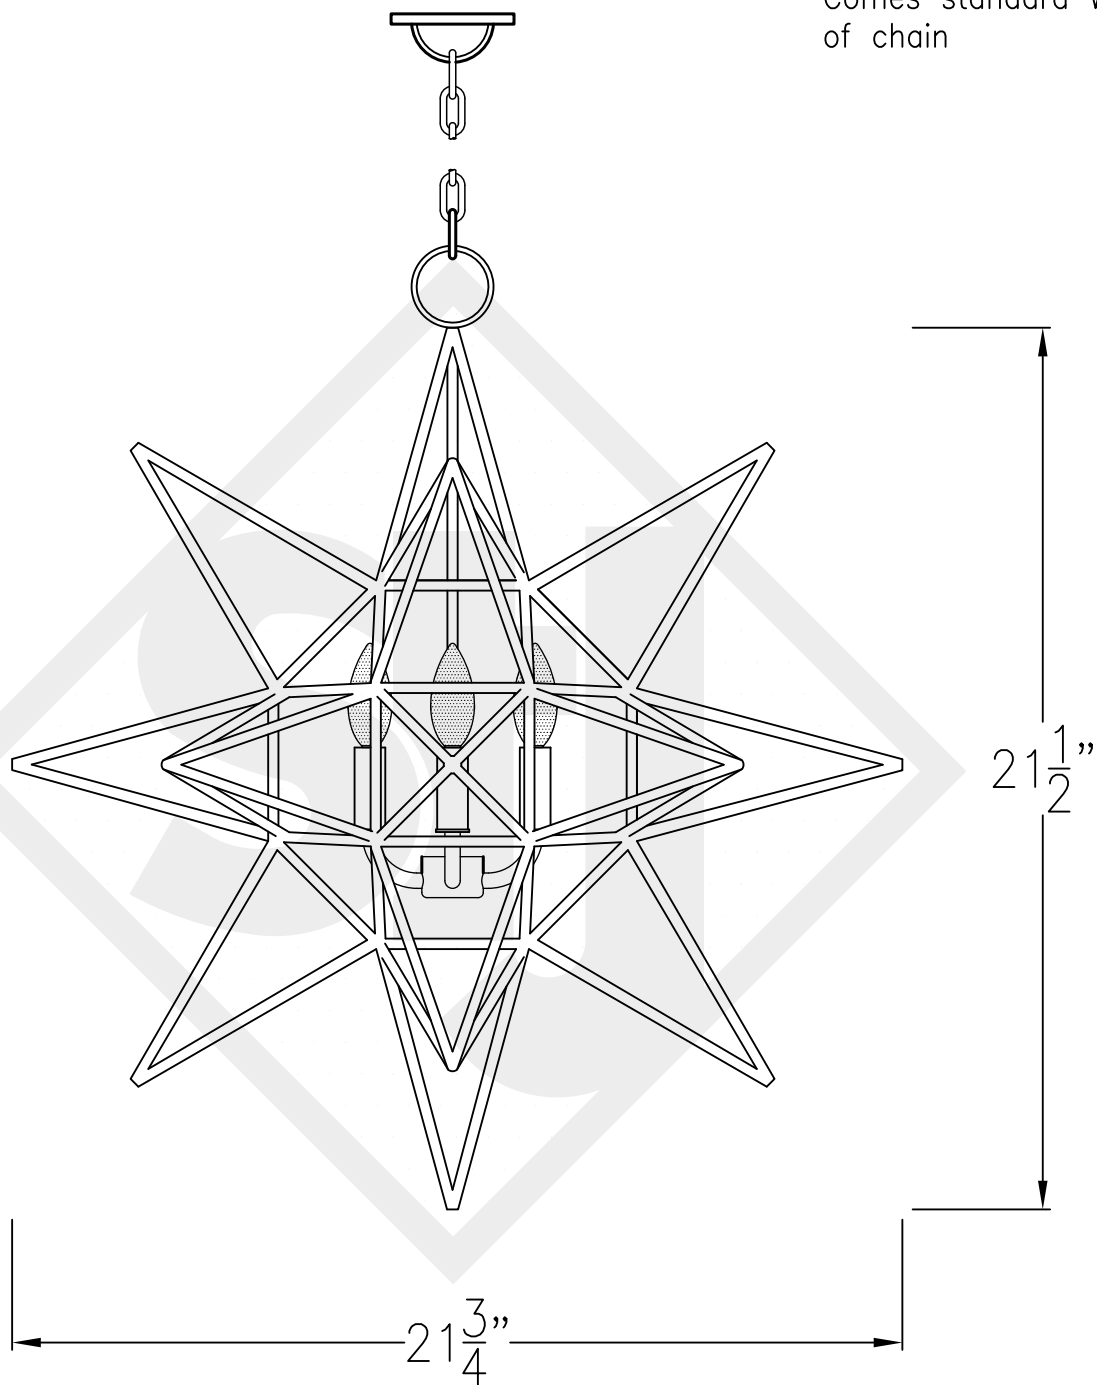

# STAR SMALL

Triple Candelabra  
Comes standard w/ 6'  
of chain

Front View

Lights are hand crafted  
Dimensions may vary by 1/4"

Star Small	
 St. James LIGHTING	
SCALE: N.T.S.	DRAFT: B. Vial
FILE: STAR	APP'D: J. Ragan
JOB: X	DATE: 9/25/17