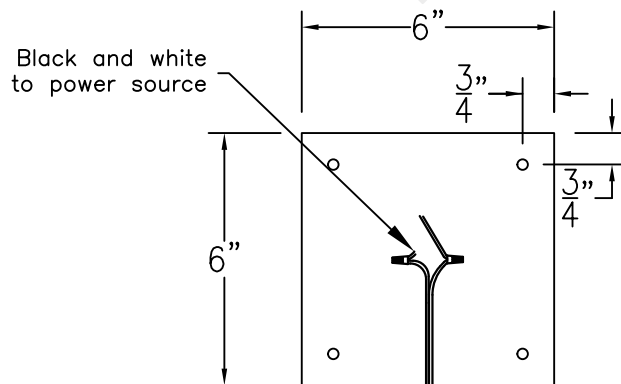

LOGAN MINI COPPER WALL BRACKET

Available w/ Solid or
Glass Top

Front View

Side View

Backplate

Mini not available in Gas
Lights are hand crafted
Dimensions may vary by 1/4"

Logan Mini Copper Wall Bracket	
St. James LIGHTING	
SCALE: N.T.S.	DRAFT: B. Vial
FILE: LOGS	APP'D: J. Ragan
JOB: X	DATE: 9/21/17

LOGAN MINI STEEL WALL BRACKET

Available w/ Solid or Glass Top
Comes standard w/ 6' of chain

Front View

Side View

Backplate

Lights are hand crafted
Dimensions may vary by 1/4"

Logan Mini Steel Wall Bracket	
St. James LIGHTING	
SCALE: N.T.S.	DRAFT: B. Vial
FILE: LOGS	APP'D: J. Ragan
JOB: X	DATE: 9/14/17

LOGAN MINI COPPER POST MOUNT

Available w/ Solid or
Glass Top

Front View

Side View

Fits over 3" post
Black & White to
power source

Mini not available in Gas
Lights are hand crafted
Dimensions may vary by 1/4"

LOGAN MINI CHAIN HUNG PENDANT

Available w/ Solid
or Glass Top

Front View

Lights are hand crafted
Dimensions may vary by 1/4"

Logan Mini Chain Hung Pendant	
 St. James LIGHTING	
SCALE: N.T.S.	DRAFT: B. Vial
FILE: LOGMINI	APP'D: J. Ragan
JOB: X	DATE: 10/18/17