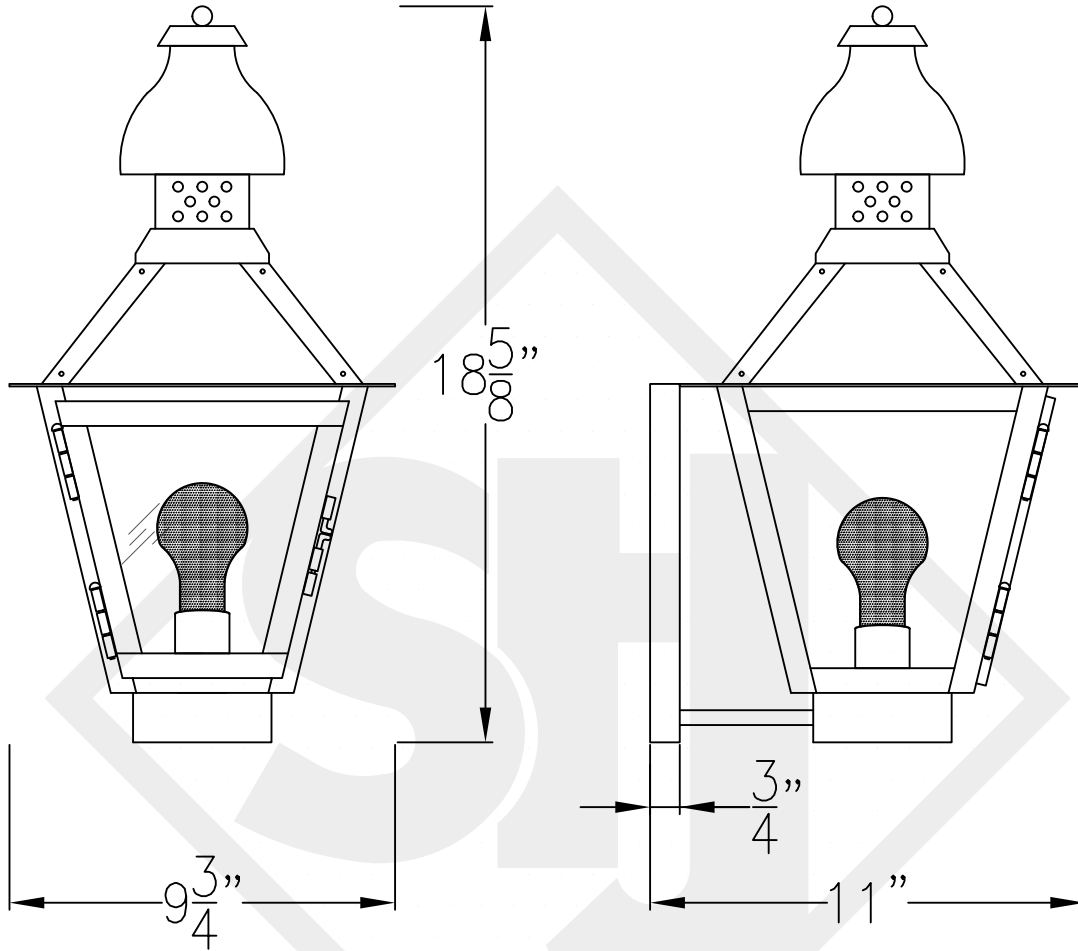

LOGAN MINI COPPER WALL BRACKET

Available w/ Solid or
Glass Top

Front View

Side View

Backplate

Mini not available in Gas
Lights are hand crafted
Dimensions may vary by 1/4"

Logan Mini Copper Wall Bracket	
St. James LIGHTING	
SCALE: N.T.S.	DRAFT: B. Vial
FILE: LOGS	APP'D: J. Ragan
JOB: X	DATE: 9/21/17

LOGAN MINI STEEL WALL BRACKET

Available w/ Solid or Glass Top
Comes standard w/ 6' of chain

Front View

Side View

Backplate

Lights are hand crafted
Dimensions may vary by 1/4"

Logan Mini Steel Wall Bracket	
St. James LIGHTING	
SCALE: N.T.S.	DRAFT: B. Vial
FILE: LOGS	APP'D: J. Ragan
JOB: X	DATE: 9/14/17

LOGAN MINI COPPER POST MOUNT

Available w/ Solid or
Glass Top

Front View

Side View

Fits over 3" post
Black & White to
power source

Mini not available in Gas
Lights are hand crafted
Dimensions may vary by 1/4"

LOGAN MINI CHAIN HUNG PENDANT

Available w/ Solid
or Glass Top

Front View

Lights are hand crafted
Dimensions may vary by 1/4"

Logan Mini Chain Hung Pendant	
 St. James LIGHTING	
SCALE: N.T.S.	DRAFT: B. Vial
FILE: LOGMINI	APP'D: J. Ragan
JOB: X	DATE: 10/18/17