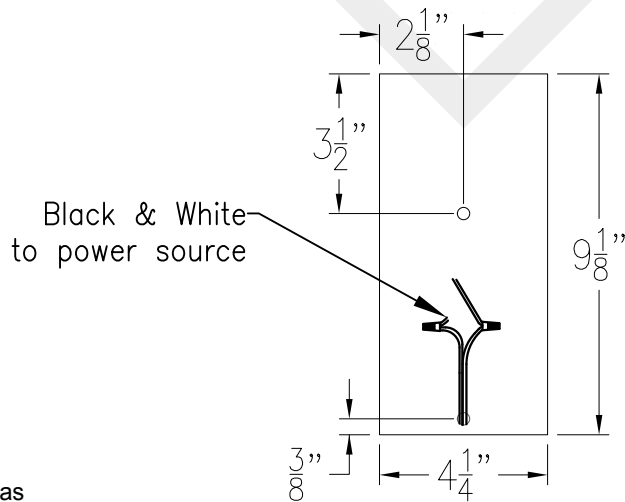

LOGAN MINI COPPER WALL BRACKET

Available w/ Solid or
Glass Top

Front View

Side View

Backplate

Mini not available in Gas
Lights are hand crafted
Dimensions may vary by 1/4"

Logan Mini Copper Wall Bracket	
St. James LIGHTING	
SCALE: N.T.S.	DRAFT: B. Vial
FILE: LOGS	APP'D: J. Ragan
JOB: X	DATE: 9/21/17

LOGAN MINI STEEL WALL BRACKET

Available w/ Solid or Glass Top
Comes standard w/ 6' of chain

Front View

Side View

Backplate

Lights are hand crafted
Dimensions may vary by 1/4"

Logan Mini Steel Wall Bracket	
St. James LIGHTING	
SCALE: N.T.S.	DRAFT: B. Vial
FILE: LOGS	APP'D: J. Ragan
JOB: X	DATE: 9/14/17

LOGAN MINI COPPER POST MOUNT

Available w/ Solid or
Glass Top

Front View

Side View

Fits over 3" post
Black & White to
power source

Mini not available in Gas
Lights are hand crafted
Dimensions may vary by 1/4"

LOGAN MINI CHAIN HUNG PENDANT

Available w/ Solid
or Glass Top

Front View

Lights are hand crafted
Dimensions may vary by 1/4"

Logan Mini Chain Hung Pendant	
 St. James LIGHTING	
SCALE: N.T.S.	DRAFT: B. Vial
FILE: LOGMINI	APP'D: J. Ragan
JOB: X	DATE: 10/18/17