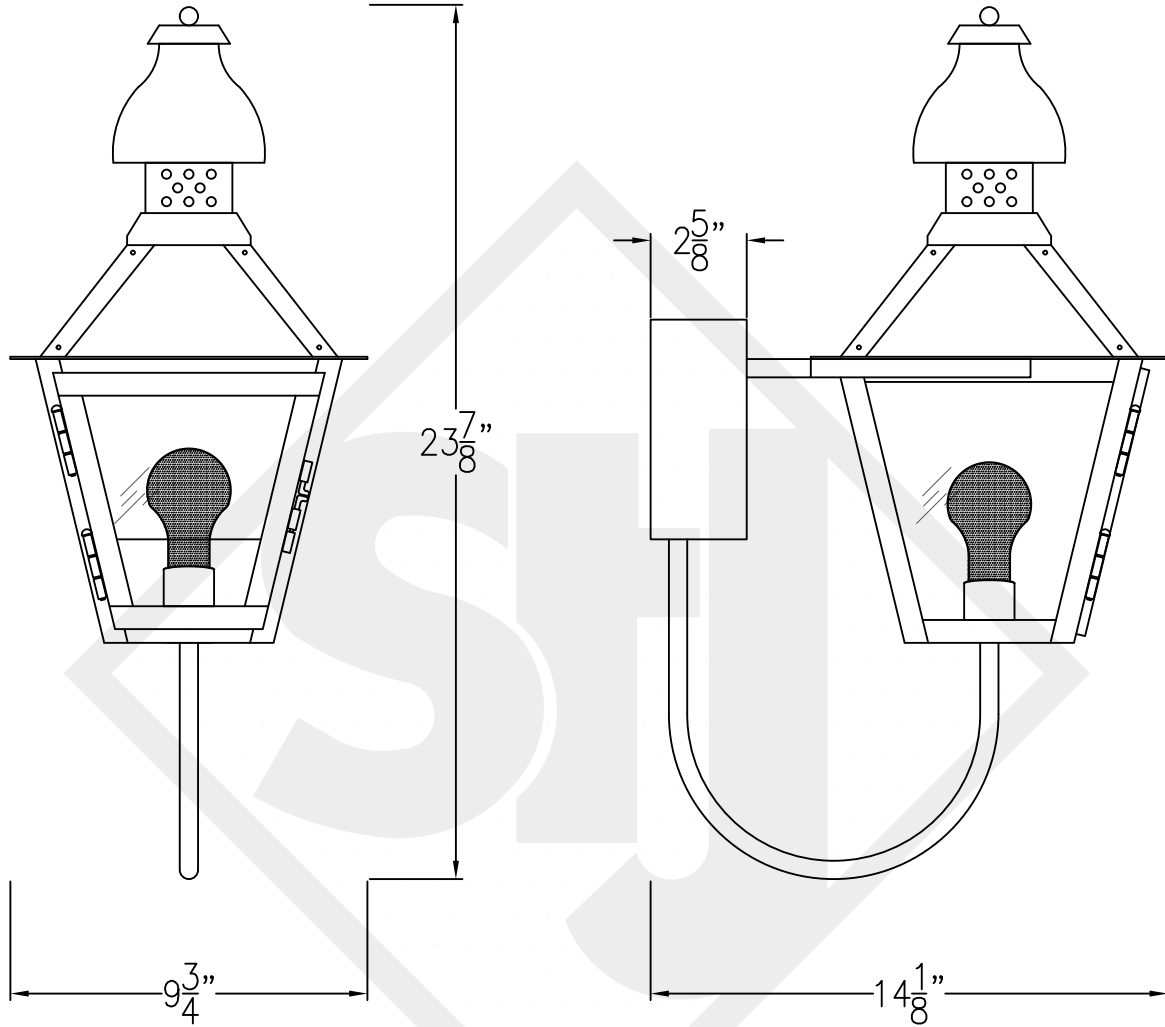

LOGAN MINI COPPER WALL BRACKET

Available w/ Solid or
Glass Top

Front View

Side View

Backplate

Mini not available in Gas
Lights are hand crafted
Dimensions may vary by 1/4"

Logan Mini Copper Wall Bracket	
St. James LIGHTING	
SCALE: N.T.S.	DRAFT: B. Vial
FILE: LOGS	APP'D: J. Ragan
JOB: X	DATE: 9/21/17

LOGAN MINI STEEL WALL BRACKET

Available w/ Solid or Glass Top
Comes standard w/ 6' of chain

Front View

Side View

Backplate

Lights are hand crafted
Dimensions may vary by 1/4"

Logan Mini Steel Wall Bracket	
St. James LIGHTING	
SCALE: N.T.S.	DRAFT: B. Vial
FILE: LOGS	APP'D: J. Ragan
JOB: X	DATE: 9/14/17

LOGAN MINI COPPER POST MOUNT

Available w/ Solid or
Glass Top

Front View

Side View

Fits over 3" post
Black & White to
power source

Mini not available in Gas
Lights are hand crafted
Dimensions may vary by 1/4"

LOGAN MINI CHAIN HUNG PENDANT

Available w/ Solid
or Glass Top

Front View

Lights are hand crafted
Dimensions may vary by 1/4"

Logan Mini Chain Hung Pendant	
 St. James LIGHTING	
SCALE: N.T.S.	DRAFT: B. Vial
FILE: LOGMINI	APP'D: J. Ragan
JOB: X	DATE: 10/18/17