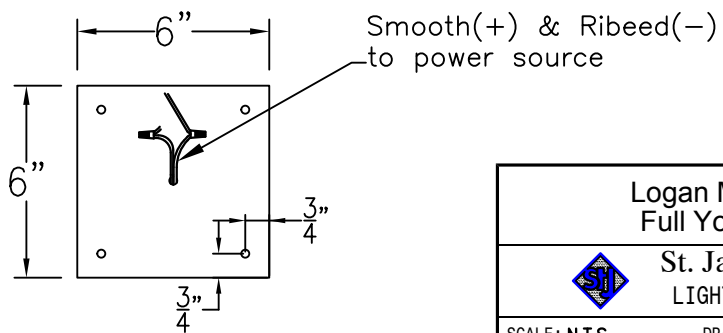

LOGAN MINI STEEL WALL BRACKET

Available w/ Solid or Glass Top
Comes standard w/ 6' of chain

Front View

Side View

Backplate

Lights are hand crafted
Dimensions may vary by 1/4"

Logan Mini Steel Wall Bracket	
St. James LIGHTING	
SCALE: N.T.S.	DRAFT: B. Vial
FILE: LOGS	APP'D: J. Ragan
JOB: X	DATE: 9/14/17

Mini not available in Gas
Lights are hand crafted
Dimensions may vary by 1/4"

Logan Mini Half Yoke	
 St. James LIGHTING	
SCALE: N.T.S.	DRAFT: B. Vial
FILE: LOGMINI	APP'D: J. Ragan
JOB: X	DATE: 9/14/17

LOGAN MINI CEILING FULL YOKE

Available w/ Solid
or Glass Top

Front View

Side View

Ceiling Mount

Mini not available in Gas
Lights are hand crafted
Dimensions may vary by 1/4"

Logan Mini Full Yoke	
St. James LIGHTING	
SCALE: N.T.S.	DRAFT: B. Vial
FILE: LOGMINI	APP'D: J. Ragan
JOB: X	DATE: 10/18/17

LOGAN MINI CHAIN HUNG PENDANT

Available w/ Solid
or Glass Top

Front View

Lights are hand crafted
Dimensions may vary by 1/4"

Logan Mini Chain Hung Pendant	
 St. James LIGHTING	
SCALE: N.T.S.	DRAFT: B. Vial
FILE: LOGMINI	APP'D: J. Ragan
JOB: X	DATE: 10/18/17