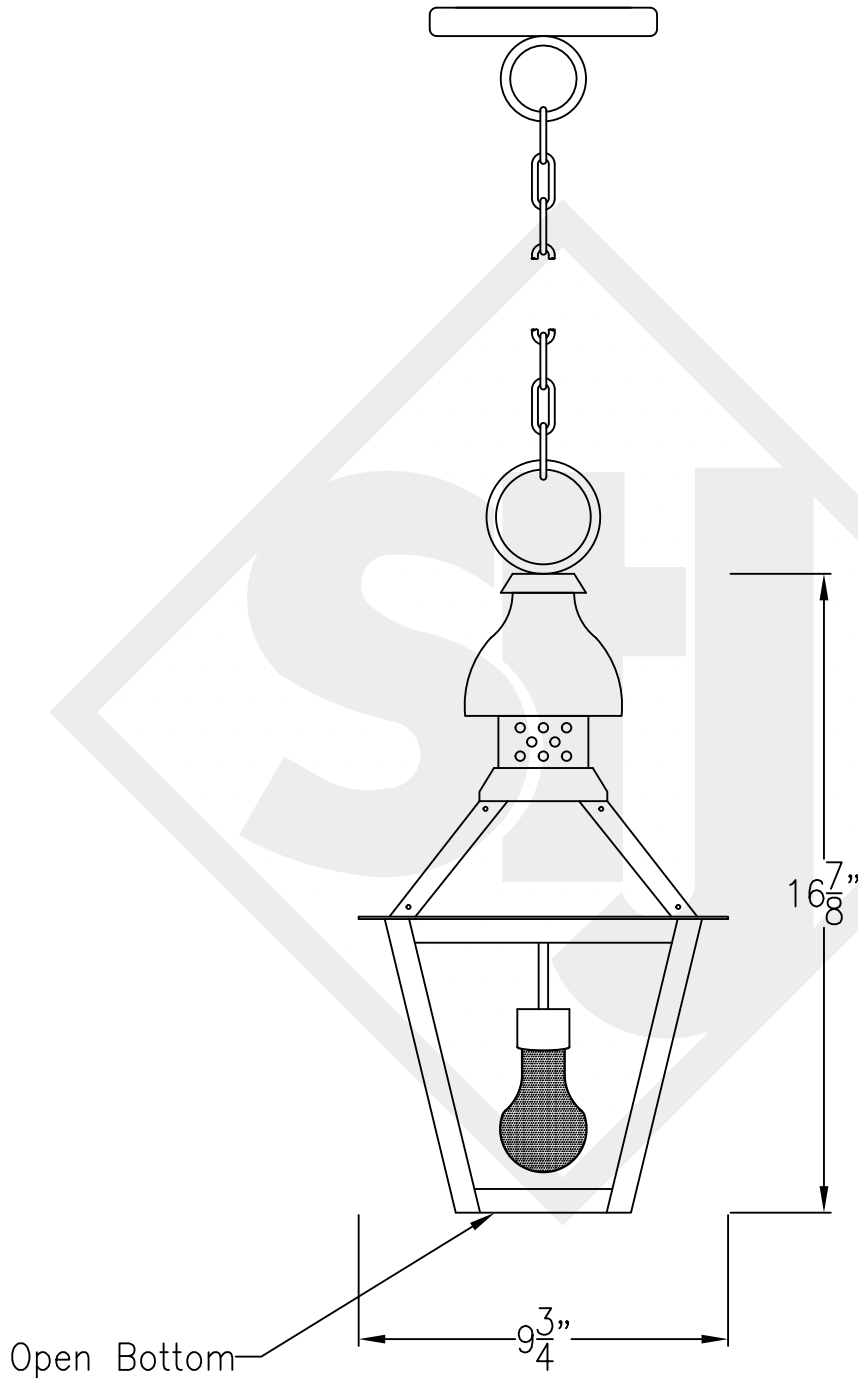

LOGAN MINI STEEL WALL BRACKET

Available w/ Solid or Glass Top
Comes standard w/ 6' of chain

Front View

Side View

Backplate

Lights are hand crafted
Dimensions may vary by 1/4"

Logan Mini Steel Wall Bracket	
St. James LIGHTING	
SCALE: N.T.S.	DRAFT: B. Vial
FILE: LOGS	APP'D: J. Ragan
JOB: X	DATE: 9/14/17

LOGAN MINI COPPER POST MOUNT

Available w/ Solid or
Glass Top

Front View

Side View

Fits over 3" post
Black & White to
power source

Mini not available in Gas
Lights are hand crafted
Dimensions may vary by 1/4"

Available w/ Solid
or Glass Top

Front View

Side View

Ceiling Mount

Mini not available in Gas
Lights are hand crafted
Dimensions may vary by 1/4"

Logan Mini Full Yoke	
St. James LIGHTING	
SCALE: N.T.S.	DRAFT: B. Vial
FILE: LOGMINI	APP'D: J. Ragan
JOB: X	DATE: 10/18/17

LOGAN MINI CHAIN HUNG PENDANT

Available w/ Solid
or Glass Top

Front View

Lights are hand crafted
Dimensions may vary by 1/4"

Logan Mini Chain Hung Pendant	
 St. James LIGHTING	
SCALE: N.T.S.	DRAFT: B. Vial
FILE: LOGMINI	APP'D: J. Ragan
JOB: X	DATE: 10/18/17