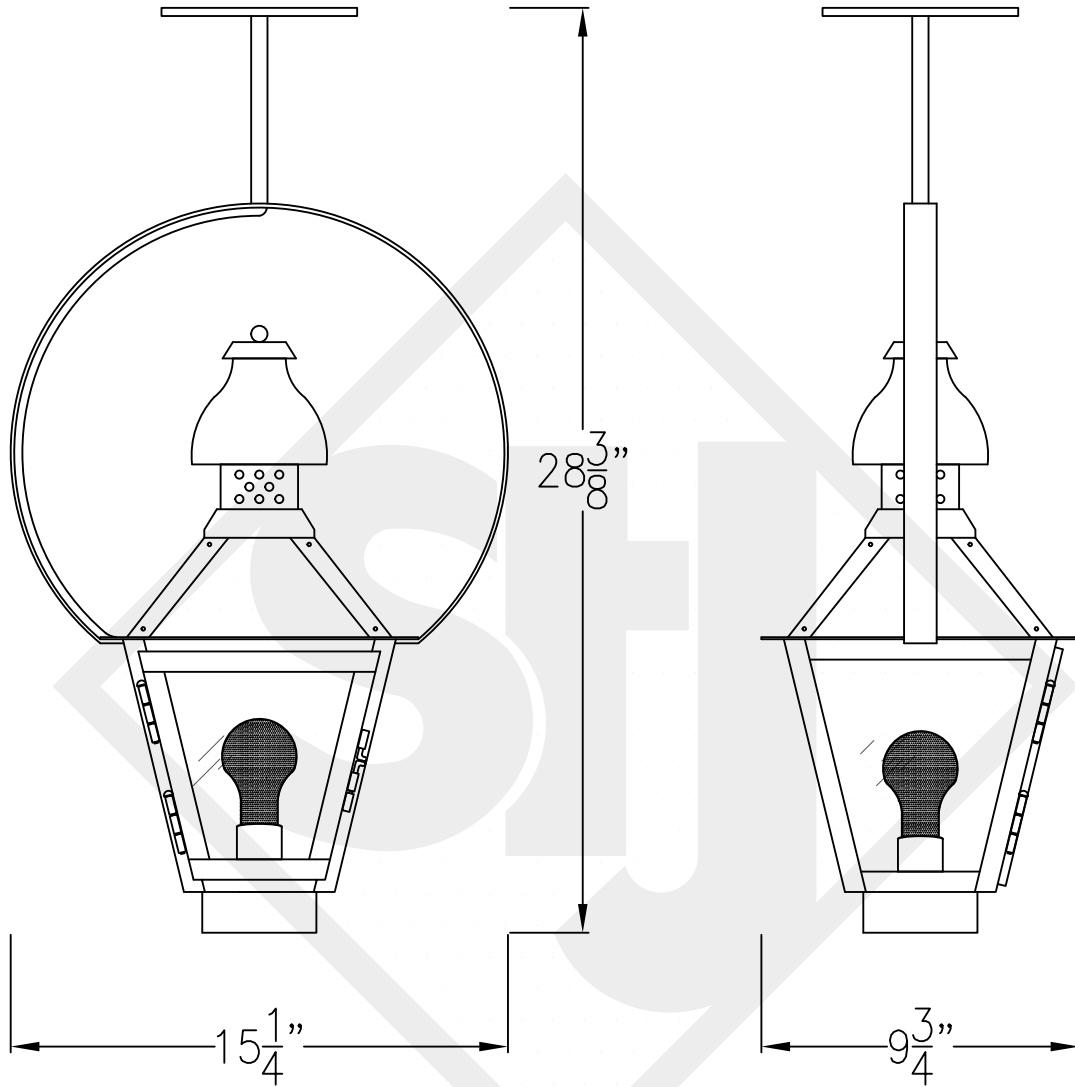

LOGAN MINI COPPER WALL BRACKET

Available w/ Solid or
Glass Top

Front View

Side View

Backplate

Mini not available in Gas
Lights are hand crafted
Dimensions may vary by 1/4"

Logan Mini Copper Wall Bracket	
St. James LIGHTING	
SCALE: N.T.S.	DRAFT: B. Vial
FILE: LOGS	APP'D: J. Ragan
JOB: X	DATE: 9/21/17

LOGAN MINI STEEL WALL BRACKET

Available w/ Solid or Glass Top
Comes standard w/ 6' of chain

Front View

Side View

Backplate

Lights are hand crafted
Dimensions may vary by 1/4"

Logan Mini Steel Wall Bracket	
St. James LIGHTING	
SCALE: N.T.S.	DRAFT: B. Vial
FILE: LOGS	APP'D: J. Ragan
JOB: X	DATE: 9/14/17

LOGAN MINI COPPER POST MOUNT

Available w/ Solid or
Glass Top

Front View

Side View

Fits over 3" post
Black & White to
power source

Mini not available in Gas
Lights are hand crafted
Dimensions may vary by 1/4"

Logan Mini Copper Post Mount	
St. James LIGHTING	
SCALE: N.T.S.	DRAFT: B. Vial
FILE: LOGMINI	APP'D: J. Ragan
JOB: X	DATE: 9/14/17

LOGAN MINI HALF YOKE

Available w/ Solid or
Glass Top

Front View

Side View

Ceiling Mount