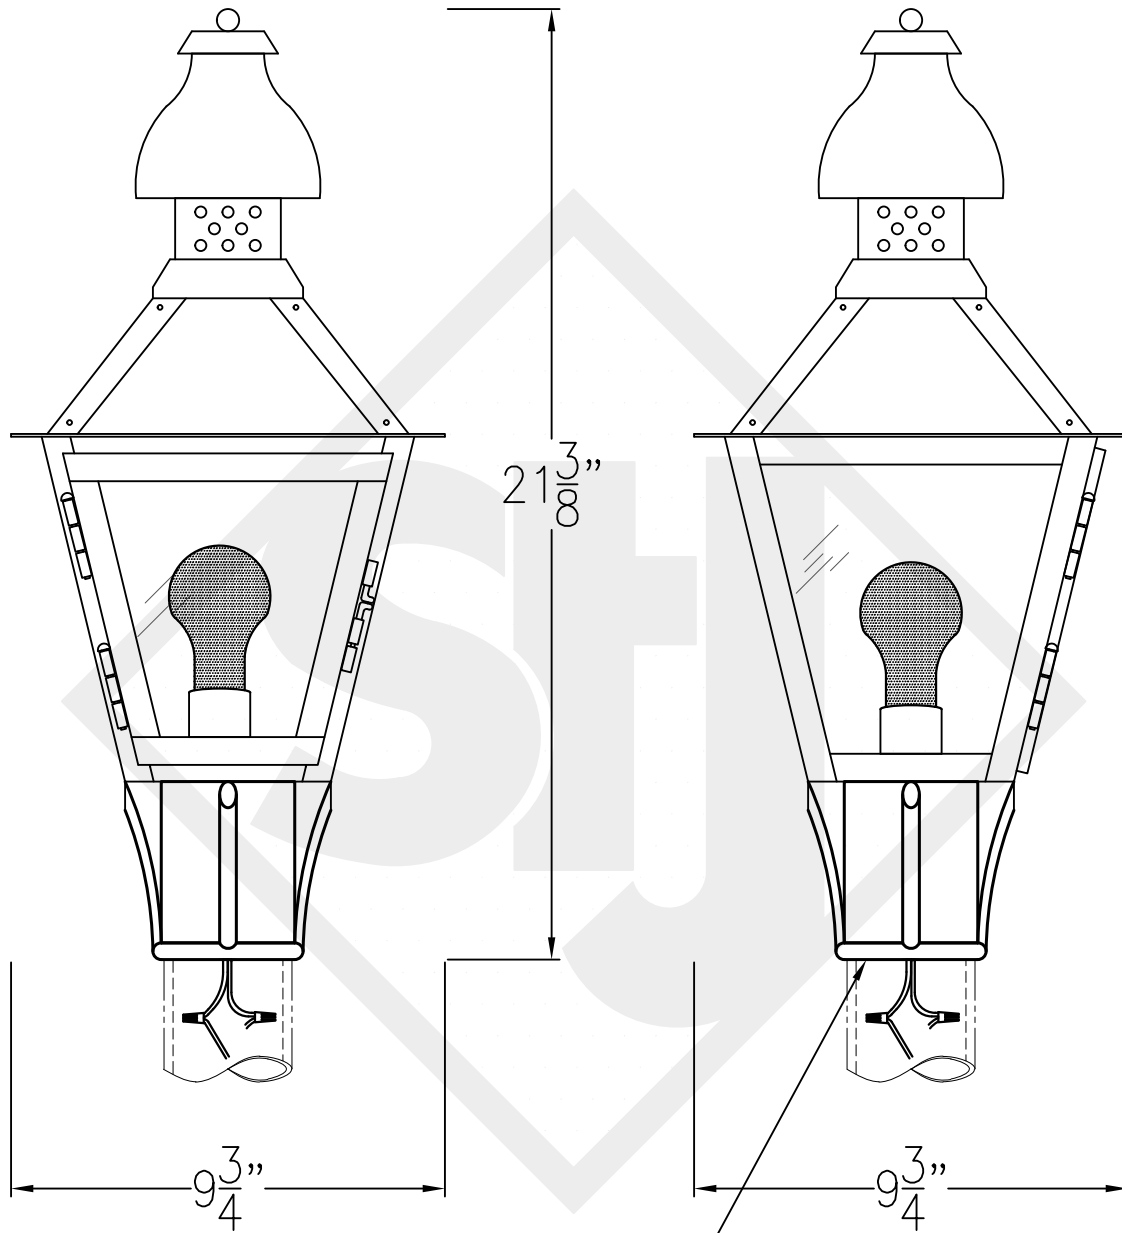

LOGAN MINI COPPER WALL BRACKET

Available w/ Solid or
Glass Top

Front View

Side View

Backplate

Mini not available in Gas
Lights are hand crafted
Dimensions may vary by 1/4"

Logan Mini Copper Wall Bracket	
St. James LIGHTING	
SCALE: N.T.S.	DRAFT: B. Vial
FILE: LOGS	APP'D: J. Ragan
JOB: X	DATE: 9/21/17

LOGAN MINI STEEL WALL BRACKET

Available w/ Solid or Glass Top
Comes standard w/ 6' of chain

Front View

Side View

Backplate

Lights are hand crafted
Dimensions may vary by 1/4"

Logan Mini Steel Wall Bracket	
St. James LIGHTING	
SCALE: N.T.S.	DRAFT: B. Vial
FILE: LOGS	APP'D: J. Ragan
JOB: X	DATE: 9/14/17

LOGAN MINI COPPER POST MOUNT

Available w/ Solid or
Glass Top

Front View

Side View

Fits over 3" post
Black & White to
power source

Mini not available in Gas
Lights are hand crafted
Dimensions may vary by 1/4"

LOGAN MINI CHAIN HUNG PENDANT

Available w/ Solid
or Glass Top

Front View

Lights are hand crafted
Dimensions may vary by 1/4"

Logan Mini Chain Hung Pendant	
 St. James LIGHTING	
SCALE: N.T.S.	DRAFT: B. Vial
FILE: LOGMINI	APP'D: J. Ragan
JOB: X	DATE: 10/18/17