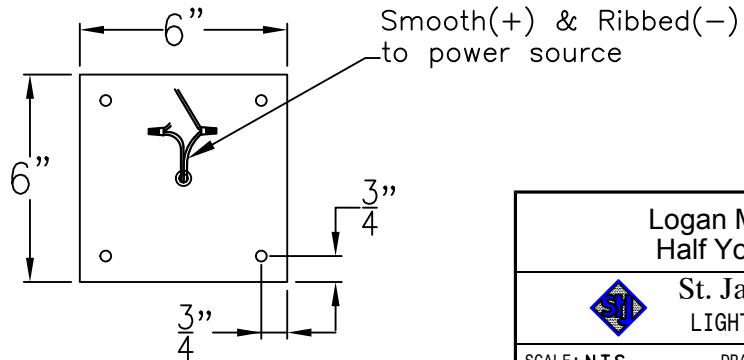

LOGAN MINI STEEL WALL BRACKET

Available w/ Solid or Glass Top
Comes standard w/ 6' of chain

Front View

Side View

Backplate

Lights are hand crafted
Dimensions may vary by 1/4"

Logan Mini Steel Wall Bracket	
St. James LIGHTING	
SCALE: N.T.S.	DRAFT: B. Vial
FILE: LOGS	APP'D: J. Ragan
JOB: X	DATE: 9/14/17

Logan Mini Copper Post Mount	
St. James LIGHTING	
SCALE: N.T.S.	DRAFT: B. Vial
FILE: LOGMINI	APP'D: J. Ragan
JOB: X	DATE: 9/14/17

LOGAN MINI HALF YOKE

Available w/ Solid or
Glass Top

Front View

Side View

Ceiling Mount

Mini not available in Gas
Lights are hand crafted
Dimensions may vary by 1/4"

Logan Mini Half Yoke	
 St. James LIGHTING	
SCALE: N.T.S.	DRAFT: B. Vial
FILE: LOGMINI	APP'D: J. Ragan
JOB: X	DATE: 9/14/17

LOGAN MINI CEILING FULL YOKE

LOGAN MINI CHAIN HUNG PENDANT

Available w/ Solid
or Glass Top

Front View

Lights are hand crafted
Dimensions may vary by 1/4"

Logan Mini Chain Hung Pendant	
 St. James LIGHTING	
SCALE: N.T.S.	DRAFT: B. Vial
FILE: LOGMINI	APP'D: J. Ragan
JOB: X	DATE: 10/18/17