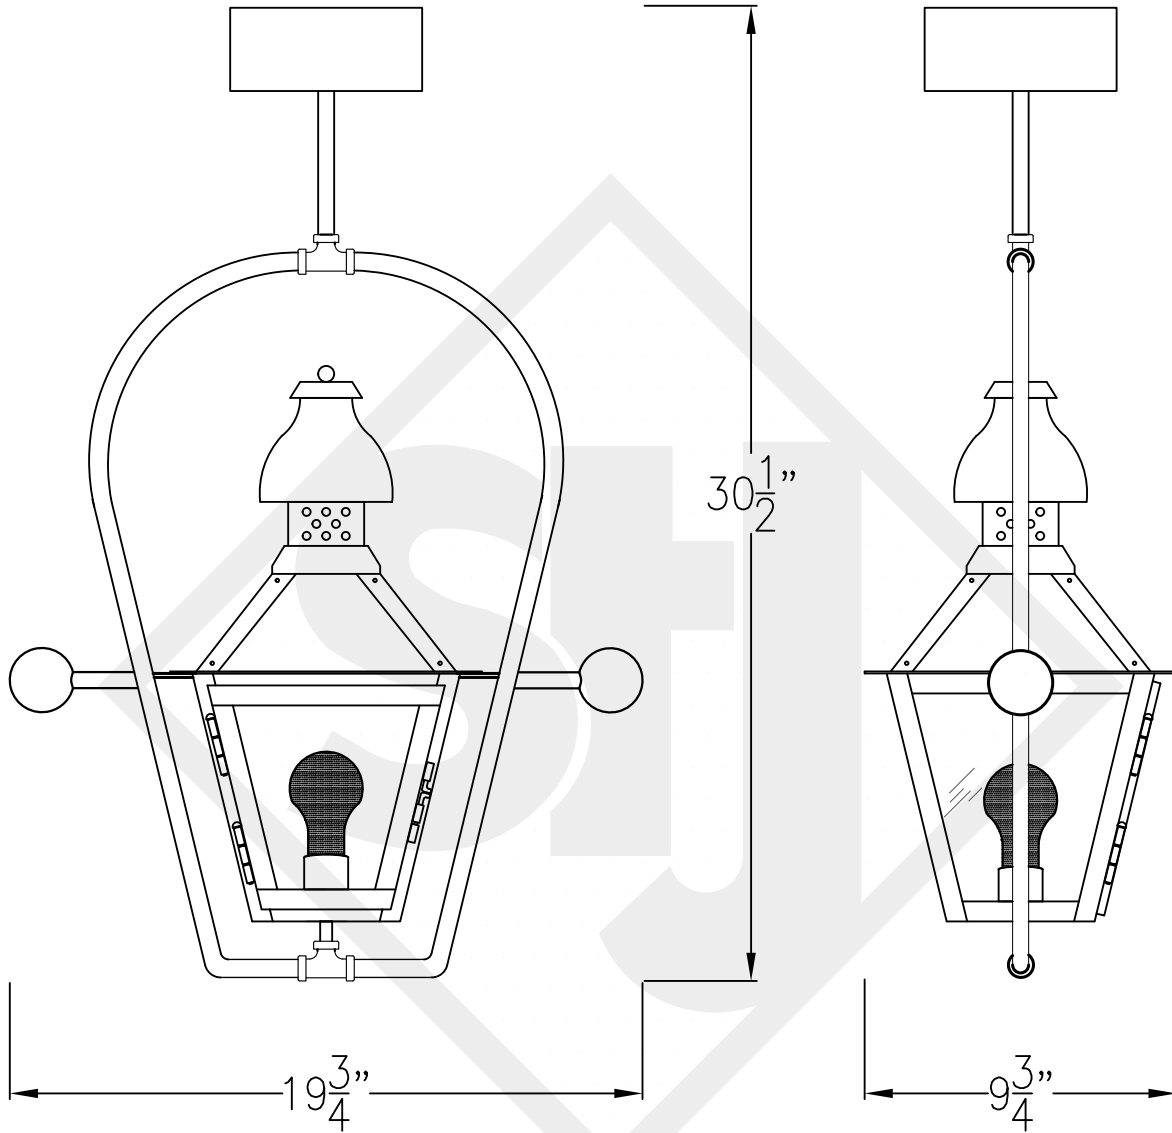

LOGAN MINI CEILING FULL YOKE

Available w/ Solid
or Glass Top

Front View

Side View