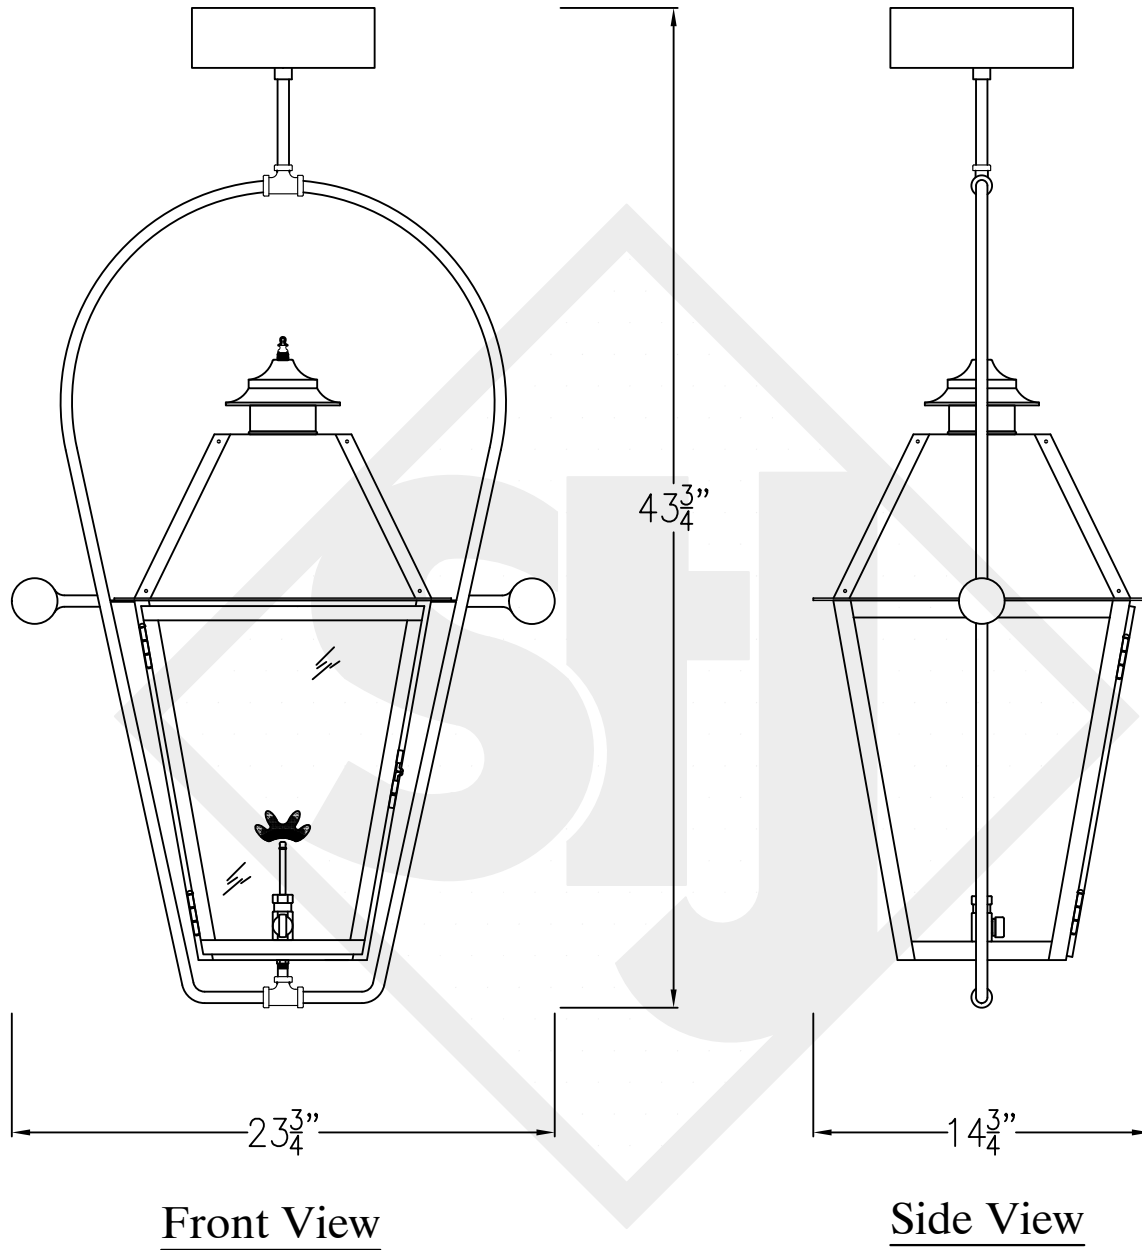

# MAGNOLIA LARGE COPPER POST MOUNT

Available w/ Solid or  
Glass top

Fits over 3" post  
1/4" Female Flare  
Fitting

Lights are hand crafted  
Dimensions may vary by 1/4"

Magnolia Large Copper Post Mount	
 St. James LIGHTING	
SCALE: N.T.S.	DRAFT: B. Vial
FILE: MAGL	APP'D: J. Ragan
JOB: X	DATE: 9/29/17

# MAGNOLIA LARGE HALF (CEILING) YOKE

Shortest Height 37 5/8"  
Available w/ Solid or  
Glass top

Ceiling Mount

Lights are hand crafted  
Dimensions may vary by 1/4"

Magnolia Large Half Yoke	
<b>St. James LIGHTING</b>	
SCALE: N.T.S.	DRAFT: B. Vial
FILE: MAGL	APP'D: J. Ragan
JOB: X	DATE: 9/29/17

# MAGNOLIA LARGE FULL CEILING YOKE

Shortest Height 38  $\frac{3}{8}$ "  
Available w/ Solid or  
Glass top

Front View

Side View

Ceiling Mount

Lights are hand crafted  
Dimensions may vary by 1/4"

Magnolia Large Full Ceiling Yoke	
<b>St. James LIGHTING</b>	
SCALE: N.T.S.	DRAFT: B. Vial
FILE: MAGL	APP'D: J. Ragan
JOB: X	DATE: 9/29/17

# MAGNOLIA LARGE CHAIN HUNG PENDANT

Available w/ Solid  
or Glass top

Front View

Lights are hand crafted  
Dimensions may vary by 1/4"

Magnolia Large w/ Chain Hung Pendant	
 St. James LIGHTING	
SCALE: N.T.S.	DRAFT: B. Vial
FILE: MAGL	APP'D: J. Ragan
JOB: X	DATE: 10/2/17