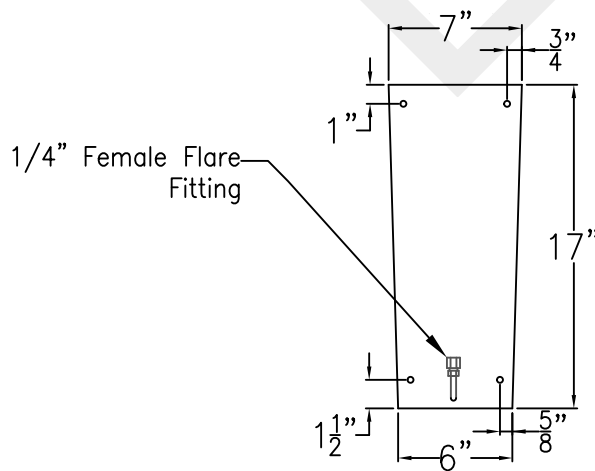

# MAGNOLIA LARGE COPPER WALL BRACKET

Available w/ Solid  
or Glass Top

Front View

Side View

Backplate

Lights are hand crafted  
Dimensions may vary by 1/4"

Magnolia Large Copper Wall Bracket	
<b>St. James LIGHTING</b>	
SCALE: N.T.S.	DRAFT: B. Vial
FILE: MAGL	APP'D: J. Ragan
JOB: X	DATE: 9/29/17

# MAGNOLIA LARGE STEEL WALL BRACKET

Available w/ Solid  
or Glass Top

Front View

Side View

Backplate

Lights are hand crafted  
Dimensions may vary by 1/4"

Magnolia Large Steel Wall Bracket	
<b>St. James LIGHTING</b>	
SCALE: N.T.S.	DRAFT: B. Vial
FILE: MAGL	APP'D: J. Ragan
JOB: X	DATE: 9/29/17

# MAGNOLIA LARGE COPPER POST MOUNT

Available w/ Solid or  
Glass top

Fits over 3" post  
1/4" Female Flare  
Fitting

Lights are hand crafted  
Dimensions may vary by 1/4"

Magnolia Large Copper Post Mount	
 St. James LIGHTING	
SCALE: N.T.S.	DRAFT: B. Vial
FILE: MAGL	APP'D: J. Ragan
JOB: X	DATE: 9/29/17

# MAGNOLIA LARGE HALF (CEILING) YOKE

Shortest Height 37 5/8"  
Available w/ Solid or  
Glass top

Ceiling Mount

Lights are hand crafted  
Dimensions may vary by 1/4"

Magnolia Large Half Yoke	
<b>St. James LIGHTING</b>	
SCALE: N.T.S.	DRAFT: B. Vial
FILE: MAGL	APP'D: J. Ragan
JOB: X	DATE: 9/29/17