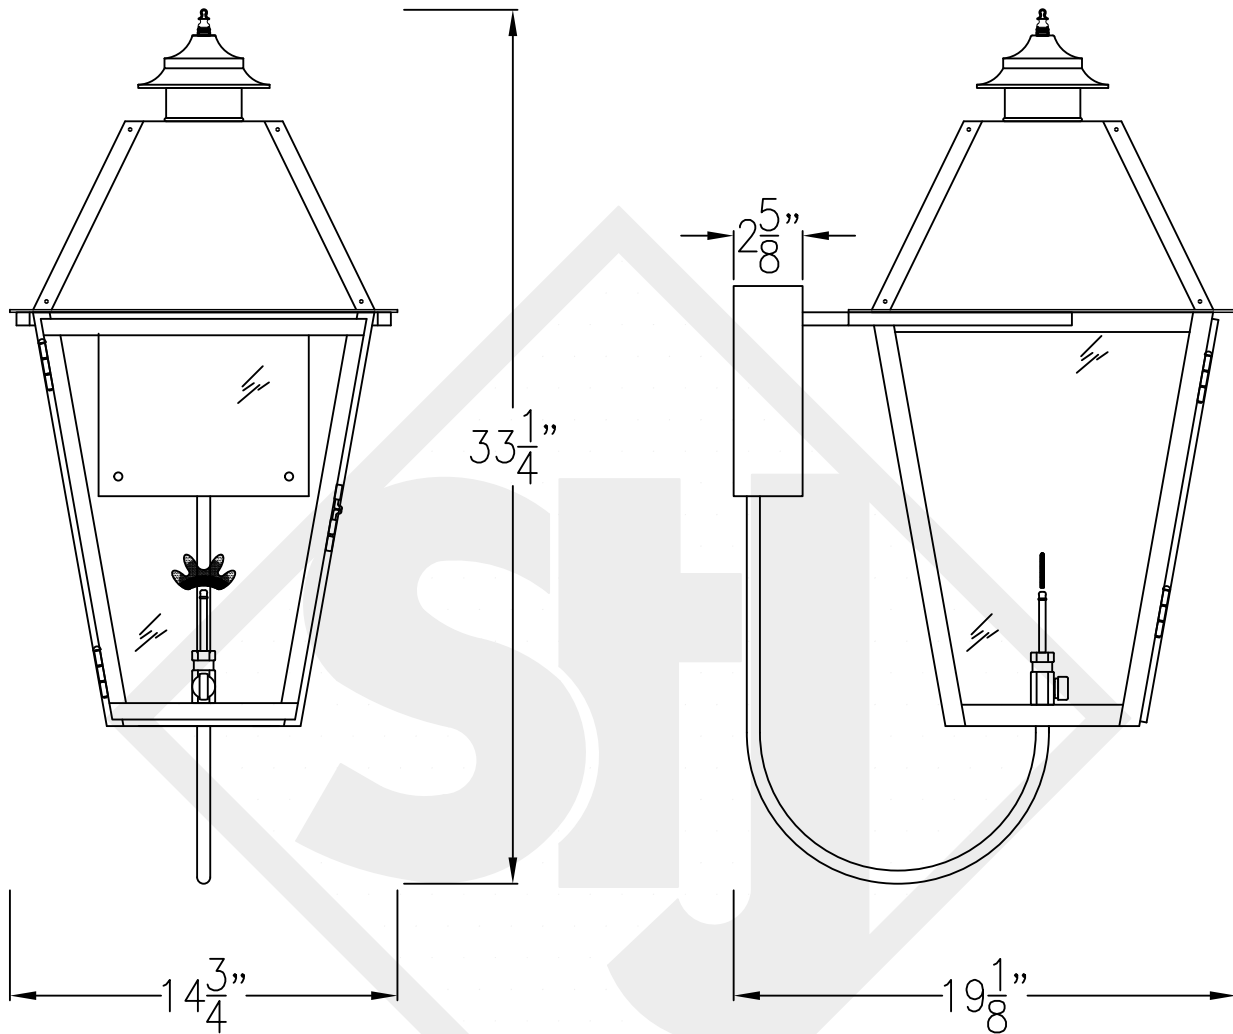

# MAGNOLIA LARGE COPPER WALL BRACKET

Available w/ Solid  
or Glass Top

Front View

Side View

Backplate

Lights are hand crafted  
Dimensions may vary by 1/4"

Magnolia Large Copper Wall Bracket	
<b>St. James LIGHTING</b>	
SCALE: N.T.S.	DRAFT: B. Vial
FILE: MAGL	APP'D: J. Ragan
JOB: X	DATE: 9/29/17

# MAGNOLIA LARGE STEEL WALL BRACKET

Available w/ Solid  
or Glass Top

Front View

Side View

Backplate

Lights are hand crafted  
Dimensions may vary by 1/4"

Magnolia Large Steel Wall Bracket	
<b>St. James LIGHTING</b>	
SCALE: N.T.S.	DRAFT: B. Vial
FILE: MAGL	APP'D: J. Ragan
JOB: X	DATE: 9/29/17

# MAGNOLIA LARGE COPPER POST MOUNT

Available w/ Solid or  
Glass top

Fits over 3" post  
1/4" Female Flare  
Fitting

Lights are hand crafted  
Dimensions may vary by 1/4"

Magnolia Large Copper Post Mount	
 St. James LIGHTING	
SCALE: N.T.S.	DRAFT: B. Vial
FILE: MAGL	APP'D: J. Ragan
JOB: X	DATE: 9/29/17

# MAGNOLIA LARGE HALF (CEILING) YOKE

Shortest Height 37 5/8"  
Available w/ Solid or  
Glass top

Ceiling Mount

Lights are hand crafted  
Dimensions may vary by 1/4"

Magnolia Large Half Yoke	
<b>St. James LIGHTING</b>	
SCALE: N.T.S.	DRAFT: B. Vial
FILE: MAGL	APP'D: J. Ragan
JOB: X	DATE: 9/29/17