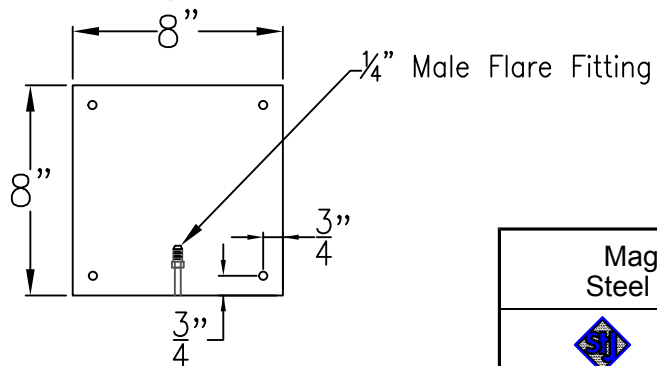

# MAGNOLIA LARGE COPPER WALL BRACKET

Available w/ Solid  
or Glass Top

Front View

Side View

Backplate

Lights are hand crafted  
Dimensions may vary by 1/4"

Magnolia Large Copper Wall Bracket	
<b>St. James LIGHTING</b>	
SCALE: N.T.S.	DRAFT: B. Vial
FILE: MAGL	APP'D: J. Ragan
JOB: X	DATE: 9/29/17

# MAGNOLIA LARGE STEEL WALL BRACKET

Available w/ Solid  
or Glass Top

Front View

Side View

Backplate

Lights are hand crafted  
Dimensions may vary by 1/4"

Magnolia Large Steel Wall Bracket	
<b>St. James LIGHTING</b>	
SCALE: N.T.S.	DRAFT: B. Vial
FILE: MAGL	APP'D: J. Ragan
JOB: X	DATE: 9/29/17

# MAGNOLIA LARGE COPPER POST MOUNT

Available w/ Solid or  
Glass top

Fits over 3" post  
1/4" Female Flare  
Fitting

Lights are hand crafted  
Dimensions may vary by 1/4"

Magnolia Large Copper Post Mount	
 St. James LIGHTING	
SCALE: N.T.S.	DRAFT: B. Vial
FILE: MAGL	APP'D: J. Ragan
JOB: X	DATE: 9/29/17

# MAGNOLIA LARGE CHAIN HUNG PENDANT

Available w/ Solid  
or Glass top

Front View

Lights are hand crafted  
Dimensions may vary by 1/4"

Magnolia Large w/ Chain Hung Pendant	
 St. James LIGHTING	
SCALE: N.T.S.	DRAFT: B. Vial
FILE: MAGL	APP'D: J. Ragan
JOB: X	DATE: 10/2/17