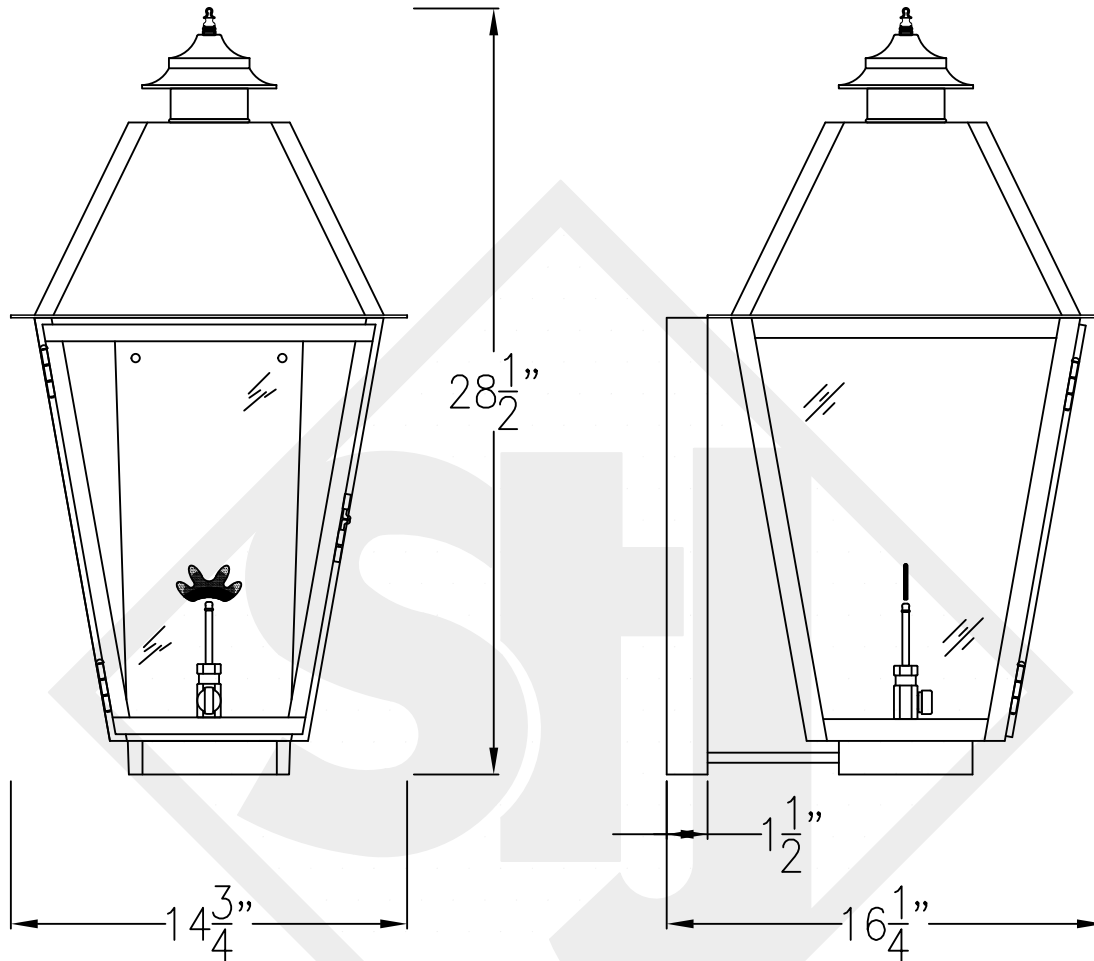

# MAGNOLIA LARGE COPPER WALL BRACKET

Available w/ Solid  
or Glass Top

Front View

Side View

Backplate

Lights are hand crafted  
Dimensions may vary by 1/4"

Magnolia Large Copper Wall Bracket	
<b>St. James LIGHTING</b>	
SCALE: N.T.S.	DRAFT: B. Vial
FILE: MAGL	APP'D: J. Ragan
JOB: X	DATE: 9/29/17

# MAGNOLIA LARGE STEEL WALL BRACKET

Available w/ Solid  
or Glass Top

Front View

Side View

Backplate

Lights are hand crafted  
Dimensions may vary by 1/4"

Magnolia Large Steel Wall Bracket	
<b>St. James LIGHTING</b>	
SCALE: N.T.S.	DRAFT: B. Vial
FILE: MAGL	APP'D: J. Ragan
JOB: X	DATE: 9/29/17

# MAGNOLIA LARGE COPPER POST MOUNT

Available w/ Solid or  
Glass top

Fits over 3" post  
1/4" Female Flare  
Fitting

Lights are hand crafted  
Dimensions may vary by 1/4"

Magnolia Large Copper Post Mount	
 St. James LIGHTING	
SCALE: N.T.S.	DRAFT: B. Vial
FILE: MAGL	APP'D: J. Ragan
JOB: X	DATE: 9/29/17

# MAGNOLIA LARGE HALF (CEILING) YOKE

Shortest Height 37 5/8"  
Available w/ Solid or  
Glass top

Ceiling Mount

Lights are hand crafted  
Dimensions may vary by 1/4"

Magnolia Large Half Yoke	
<b>St. James LIGHTING</b>	
SCALE: N.T.S.	DRAFT: B. Vial
FILE: MAGL	APP'D: J. Ragan
JOB: X	DATE: 9/29/17