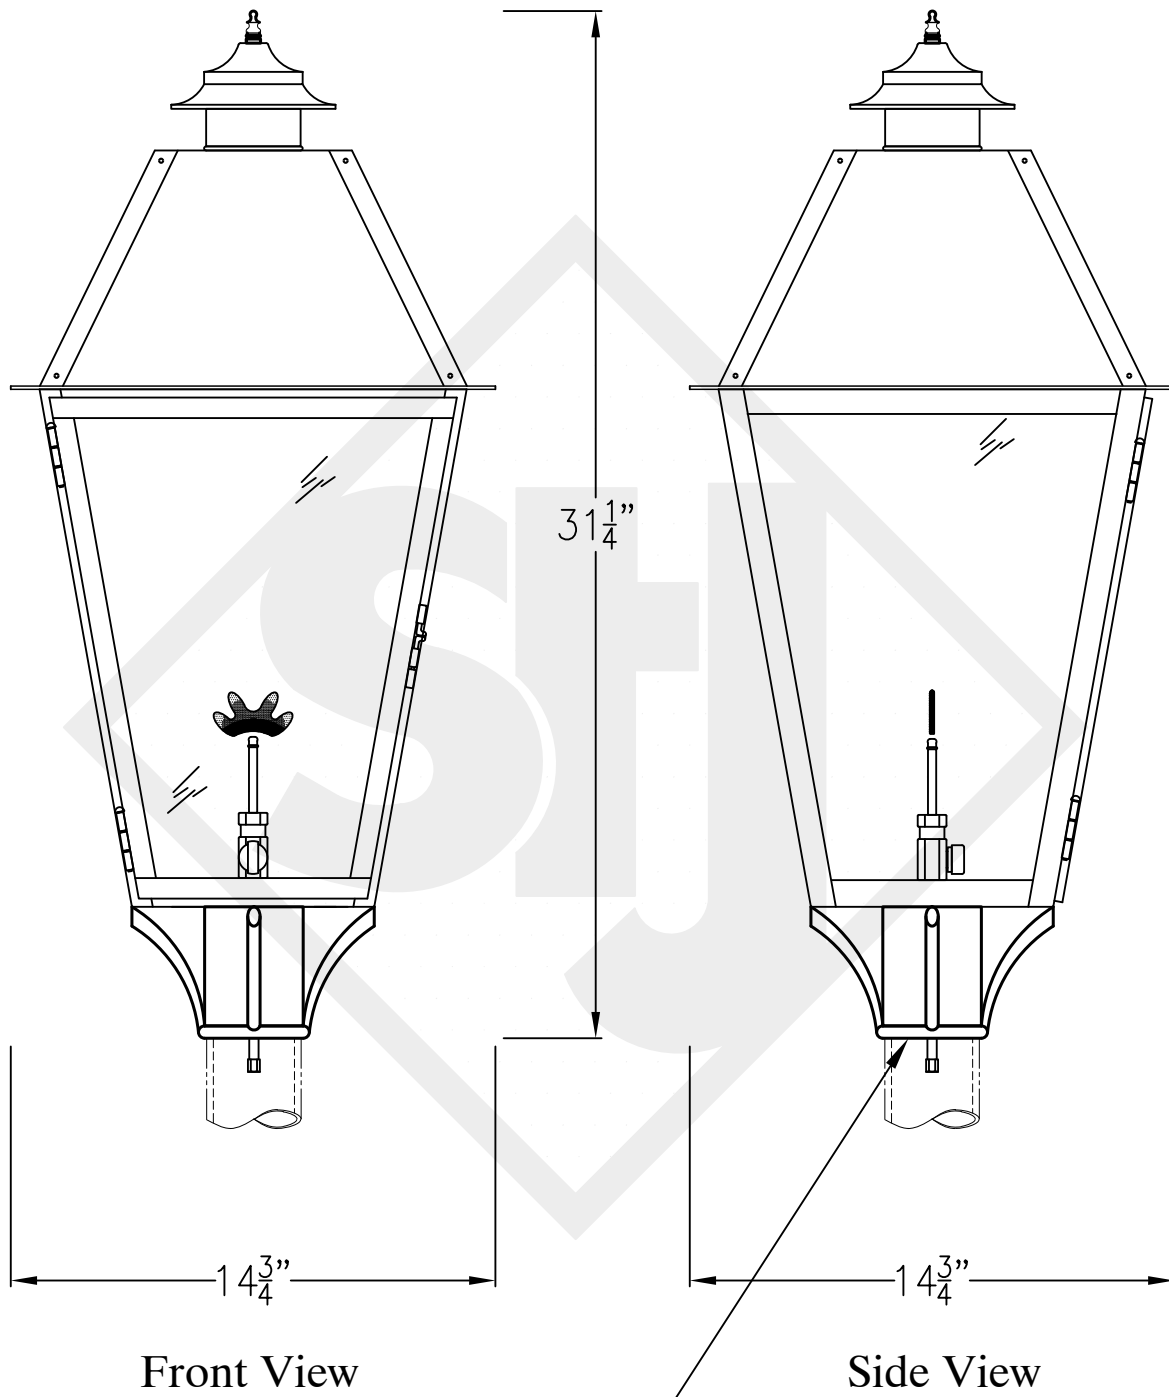

# MAGNOLIA LARGE COPPER WALL BRACKET

Available w/ Solid  
or Glass Top

Front View

Side View

Backplate

Lights are hand crafted  
Dimensions may vary by 1/4"

Magnolia Large Copper Wall Bracket	
<b>St. James LIGHTING</b>	
SCALE: N.T.S.	DRAFT: B. Vial
FILE: MAGL	APP'D: J. Ragan
JOB: X	DATE: 9/29/17

# MAGNOLIA LARGE STEEL WALL BRACKET

Available w/ Solid  
or Glass Top

Front View

Side View

Backplate

Lights are hand crafted  
Dimensions may vary by 1/4"

Magnolia Large Steel Wall Bracket	
<b>St. James LIGHTING</b>	
SCALE: N.T.S.	DRAFT: B. Vial
FILE: MAGL	APP'D: J. Ragan
JOB: X	DATE: 9/29/17

# MAGNOLIA LARGE COPPER POST MOUNT

Available w/ Solid or  
Glass top

Fits over 3" post  
1/4" Female Flare  
Fitting

Lights are hand crafted  
Dimensions may vary by 1/4"

Magnolia Large Copper Post Mount	
 St. James LIGHTING	
SCALE: N.T.S.	DRAFT: B. Vial
FILE: MAGL	APP'D: J. Ragan
JOB: X	DATE: 9/29/17

# MAGNOLIA LARGE HALF (CEILING) YOKE

Shortest Height 37 5/8"  
Available w/ Solid or  
Glass top

Ceiling Mount

Lights are hand crafted  
Dimensions may vary by 1/4"

Magnolia Large Half Yoke	
<b>St. James LIGHTING</b>	
SCALE: N.T.S.	DRAFT: B. Vial
FILE: MAGL	APP'D: J. Ragan
JOB: X	DATE: 9/29/17