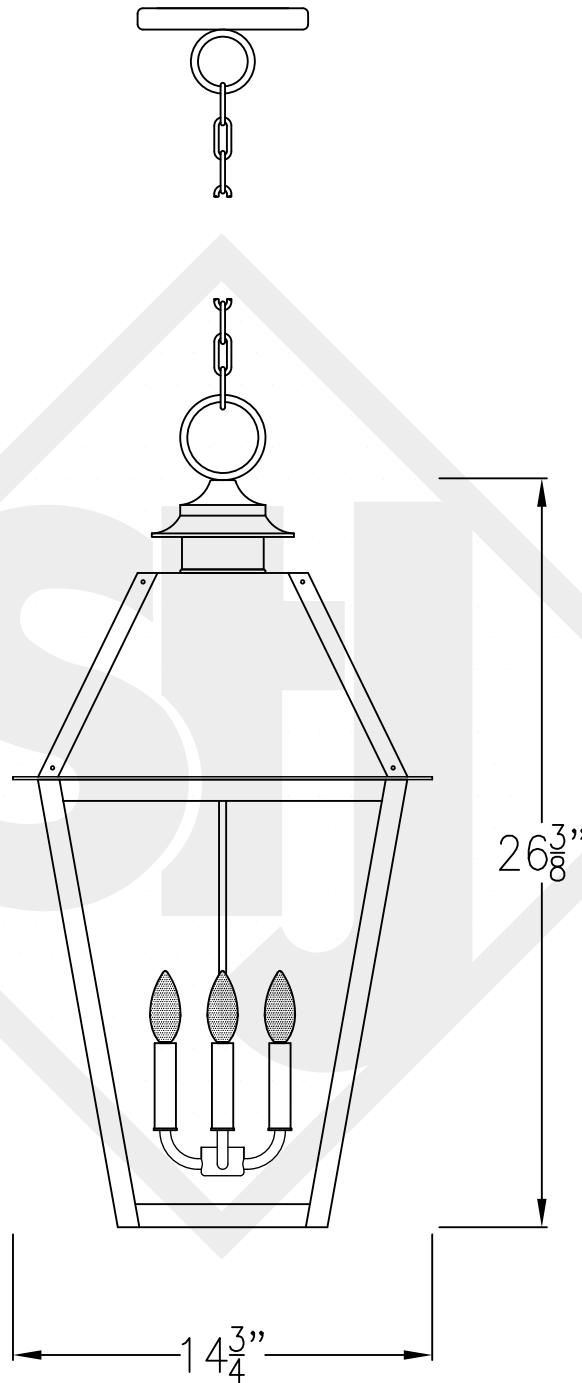

# MAGNOLIA LARGE COPPER POST MOUNT

Available w/ Solid or  
Glass top

Fits over 3" post  
1/4" Female Flare  
Fitting

Lights are hand crafted  
Dimensions may vary by 1/4"

Magnolia Large Copper Post Mount	
 St. James LIGHTING	
SCALE: N.T.S.	DRAFT: B. Vial
FILE: MAGL	APP'D: J. Ragan
JOB: X	DATE: 9/29/17

# MAGNOLIA LARGE HALF (CEILING) YOKE

Shortest Height 37 5/8"  
Available w/ Solid or  
Glass top

Ceiling Mount

Lights are hand crafted  
Dimensions may vary by 1/4"

Magnolia Large Half Yoke	
<b>St. James LIGHTING</b>	
SCALE: N.T.S.	DRAFT: B. Vial
FILE: MAGL	APP'D: J. Ragan
JOB: X	DATE: 9/29/17

# MAGNOLIA LARGE FULL CEILING YOKE

Shortest Height 38  $\frac{3}{8}$ "  
Available w/ Solid or  
Glass top

Front View

Side View

Ceiling Mount

Lights are hand crafted  
Dimensions may vary by 1/4"

Magnolia Large Full Ceiling Yoke	
<b>St. James LIGHTING</b>	
SCALE: N.T.S.	DRAFT: B. Vial
FILE: MAGL	APP'D: J. Ragan
JOB: X	DATE: 9/29/17

# MAGNOLIA LARGE CHAIN HUNG PENDANT

Available w/ Solid  
or Glass top

Front View

Lights are hand crafted  
Dimensions may vary by 1/4"

Magnolia Large w/ Chain Hung Pendant	
 St. James LIGHTING	
SCALE: N.T.S.	DRAFT: B. Vial
FILE: MAGL	APP'D: J. Ragan
JOB: X	DATE: 10/2/17