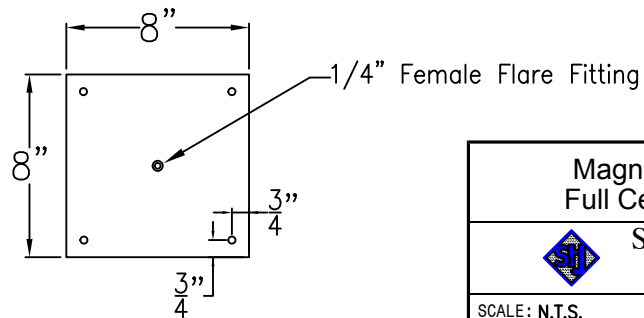

# MAGNOLIA LARGE HALF (CEILING) YOKE

Shortest Height 37 5/8"  
Available w/ Solid or  
Glass top

Ceiling Mount

Lights are hand crafted  
Dimensions may vary by 1/4"

Magnolia Large Half Yoke	
<b>St. James LIGHTING</b>	
SCALE: N.T.S.	DRAFT: B. Vial
FILE: MAGL	APP'D: J. Ragan
JOB: X	DATE: 9/29/17

# MAGNOLIA LARGE FULL CEILING YOKE

Shortest Height 38  $\frac{3}{8}$ "  
Available w/ Solid or  
Glass top

Front View

Side View

Ceiling Mount

Lights are hand crafted  
Dimensions may vary by 1/4"

Magnolia Large Full Ceiling Yoke	
<b>St. James LIGHTING</b>	
SCALE: N.T.S.	DRAFT: B. Vial
FILE: MAGL	APP'D: J. Ragan
JOB: X	DATE: 9/29/17