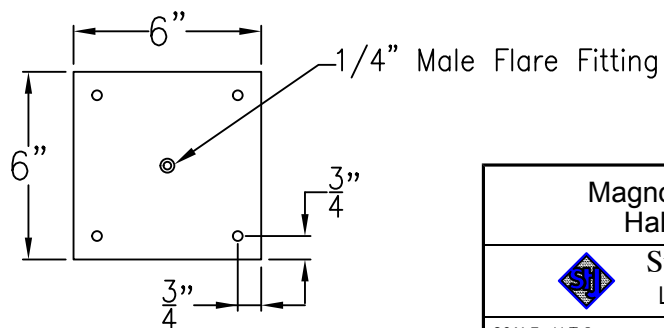

# MAGNOLIA LARGE COPPER POST MOUNT

Available w/ Solid or  
Glass top

Fits over 3" post  
1/4" Female Flare  
Fitting

Lights are hand crafted  
Dimensions may vary by 1/4"

Magnolia Large Copper Post Mount	
 St. James LIGHTING	
SCALE: N.T.S.	DRAFT: B. Vial
FILE: MAGL	APP'D: J. Ragan
JOB: X	DATE: 9/29/17

# MAGNOLIA LARGE HALF (CEILING) YOKE

Shortest Height 37 5/8"  
Available w/ Solid or  
Glass top

Ceiling Mount

Lights are hand crafted  
Dimensions may vary by 1/4"

Magnolia Large Half Yoke	
<b>St. James LIGHTING</b>	
SCALE: N.T.S.	DRAFT: B. Vial
FILE: MAGL	APP'D: J. Ragan
JOB: X	DATE: 9/29/17