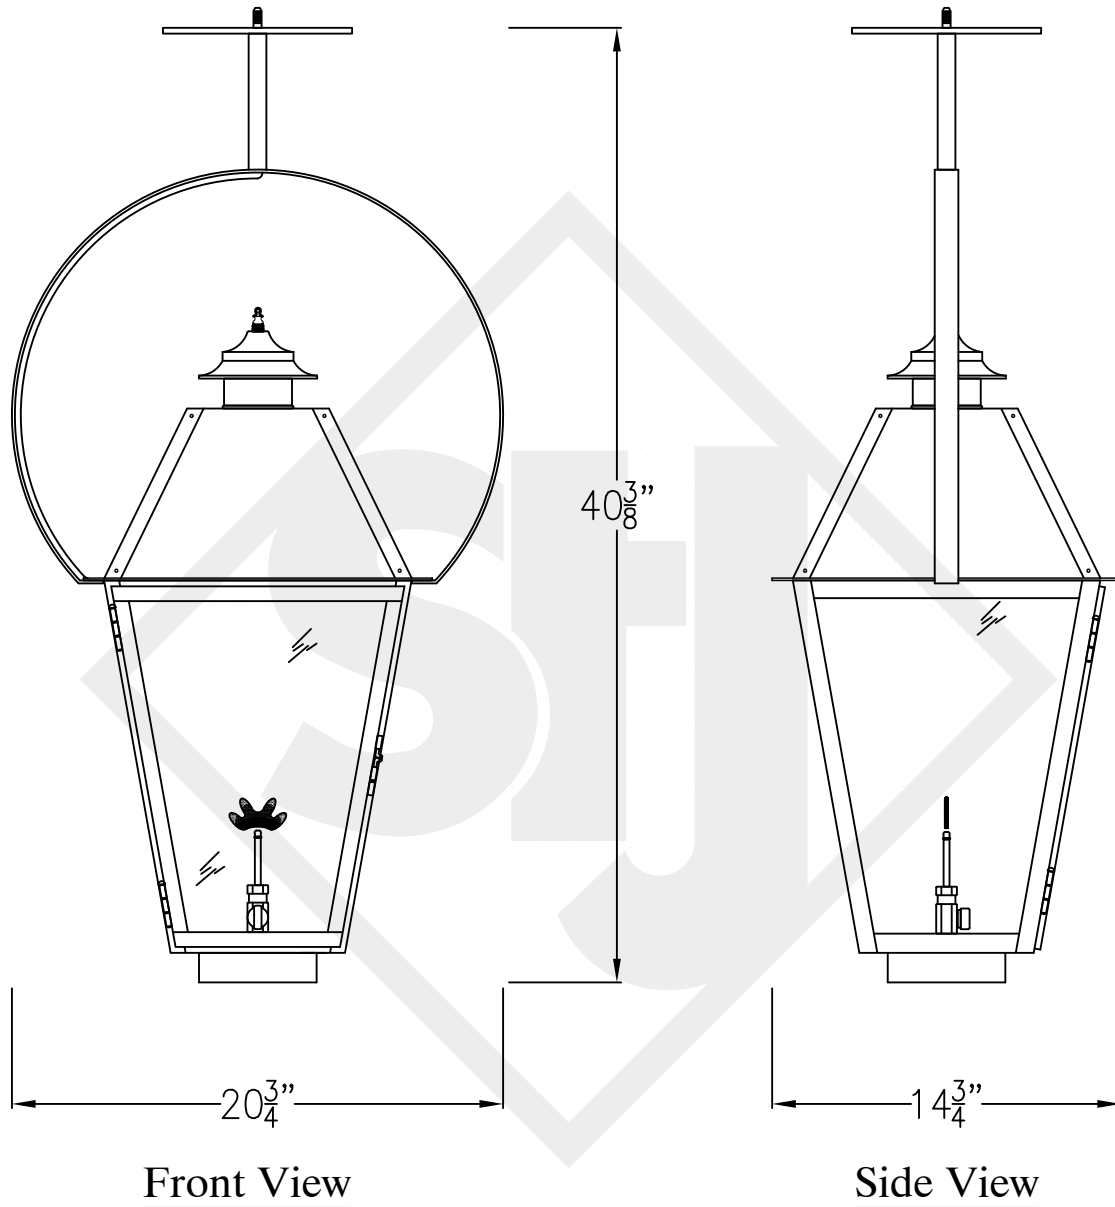

# MAGNOLIA LARGE COPPER WALL BRACKET

Available w/ Solid  
or Glass Top

Front View

Side View

Backplate

Lights are hand crafted  
Dimensions may vary by 1/4"

Magnolia Large Copper Wall Bracket	
<b>St. James LIGHTING</b>	
SCALE: N.T.S.	DRAFT: B. Vial
FILE: MAGL	APP'D: J. Ragan
JOB: X	DATE: 9/29/17

# MAGNOLIA LARGE COPPER POST MOUNT

Available w/ Solid or  
Glass top

Fits over 3" post  
1/4" Female Flare  
Fitting

Lights are hand crafted  
Dimensions may vary by 1/4"

Magnolia Large Copper Post Mount	
 St. James LIGHTING	
SCALE: N.T.S.	DRAFT: B. Vial
FILE: MAGL	APP'D: J. Ragan
JOB: X	DATE: 9/29/17

# MAGNOLIA LARGE HALF (CEILING) YOKE

Shortest Height 37 5/8"  
Available w/ Solid or  
Glass top

Ceiling Mount

Lights are hand crafted  
Dimensions may vary by 1/4"

Magnolia Large Half Yoke	
<b>St. James LIGHTING</b>	
SCALE: N.T.S.	DRAFT: B. Vial
FILE: MAGL	APP'D: J. Ragan
JOB: X	DATE: 9/29/17

# MAGNOLIA LARGE FULL CEILING YOKE

Shortest Height 38  $\frac{3}{8}$ "  
Available w/ Solid or  
Glass top

Front View

Side View

Ceiling Mount

Lights are hand crafted  
Dimensions may vary by 1/4"

Magnolia Large Full Ceiling Yoke	
<b>St. James LIGHTING</b>	
SCALE: N.T.S.	DRAFT: B. Vial
FILE: MAGL	APP'D: J. Ragan
JOB: X	DATE: 9/29/17