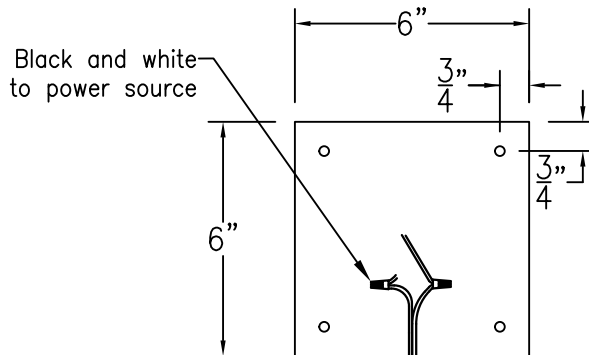

MONTROSE MINI COPPER WALL BRACKET

Front View

Side View

Backplate

Lights are hand crafted
Dimensions may vary by 1/4"

Montrose Mini Copper Wall Bracket	
 St. James LIGHTING	
SCALE: N.T.S.	DRAFT: B. Vial
FILE: MONS	APP'D: J. Ragan
JOB: X	DATE: 9/25/17

MONTROSE MINI STEEL WALL BRACKET

Front View

Side View

Backplate

Lights are hand crafted
Dimensions may vary by 1/4"

Montrose Mini Steel Wall Bracket	
St. James LIGHTING	
SCALE: N.T.S.	DRAFT: B. Vial
FILE: MONS	APP'D: J. Ragan
JOB: X	DATE: 9/25/17

MONTROSE MINI COPPER POST MOUNT

Front View

Side View

Black & White
to power source

Lights are hand crafted
Dimensions may vary by 1/4"

Montrose Mini Copper Post Mount	
 St. James LIGHTING	
SCALE: N.T.S.	DRAFT: B. Vial
FILE: MONS	APP'D: J. Ragan
JOB: X	DATE: 9/25/17

MONTROSE MINI CHAIN HUNG PENDANT

Comes standard w/ 6'
of chain

Front View

Lights are hand crafted
Dimensions may vary by 1/4"

Montrose Mini Chain Hung Pendant	
 St. James LIGHTING	
SCALE: N.T.S.	DRAFT: B. Vial
FILE: MONS	APP'D: J. Ragan
JOB: X	DATE: 9/25/17