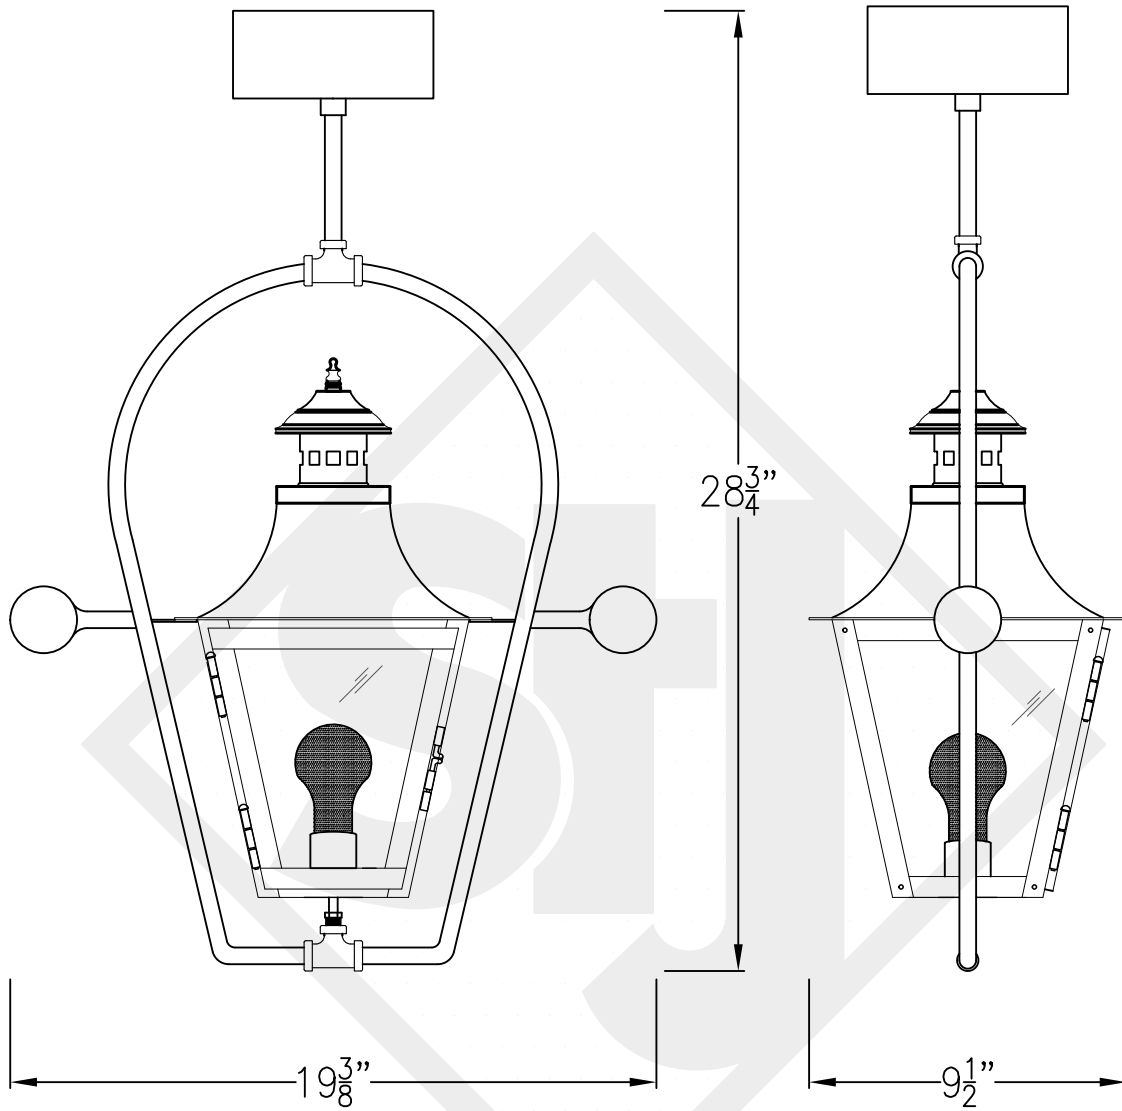

MONTROSE MINI FULL YOKE

Front View

Side View