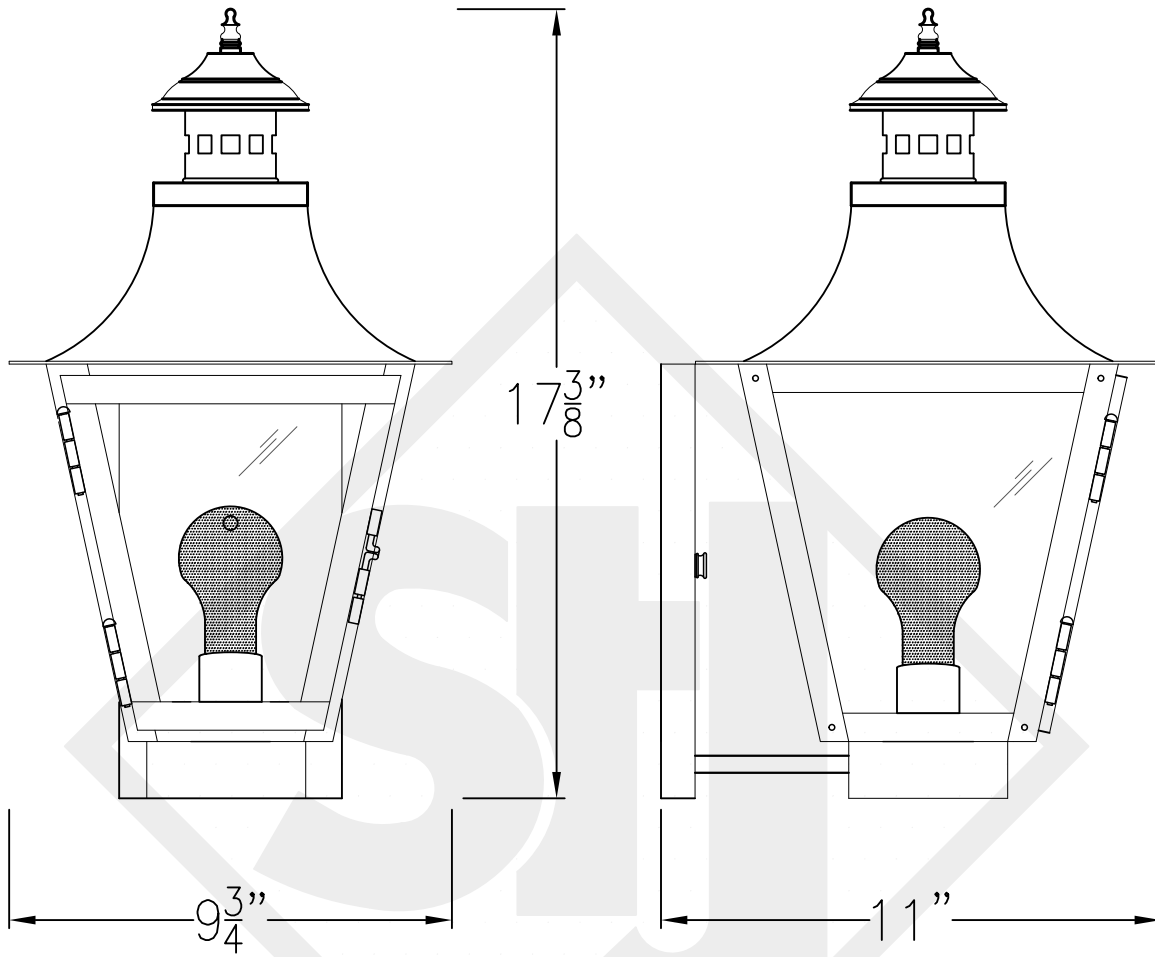

MONTROSE MINI COPPER WALL BRACKET

Front View

Side View

Backplate

Lights are hand crafted
Dimensions may vary by 1/4"

Montrose Mini Copper Wall Bracket	
 St. James LIGHTING	
SCALE: N.T.S.	DRAFT: B. Vial
FILE: MONS	APP'D: J. Ragan
JOB: X	DATE: 9/25/17

MONTROSE MINI STEEL WALL BRACKET

Front View

Side View

Backplate

Lights are hand crafted
Dimensions may vary by 1/4"

Montrose Mini Steel Wall Bracket	
St. James LIGHTING	
SCALE: N.T.S.	DRAFT: B. Vial
FILE: MONS	APP'D: J. Ragan
JOB: X	DATE: 9/25/17

MONTROSE MINI COPPER POST MOUNT

Front View

Side View

Black & White
to power source

Lights are hand crafted
Dimensions may vary by 1/4"

Montrose Mini Copper Post Mount	
 St. James LIGHTING	
SCALE: N.T.S.	DRAFT: B. Vial
FILE: MONS	APP'D: J. Ragan
JOB: X	DATE: 9/25/17

MONTROSE MINI HALF YOKE

Front View

Side View

Ceiling Mount

Lights are hand crafted
Dimensions may vary by 1/4"

Montrose Mini Half Yoke	
St. James LIGHTING	
SCALE: N.T.S.	DRAFT: B. Vial
FILE: MONS	APP'D: J. Ragan
JOB: X	DATE: 10/18/17