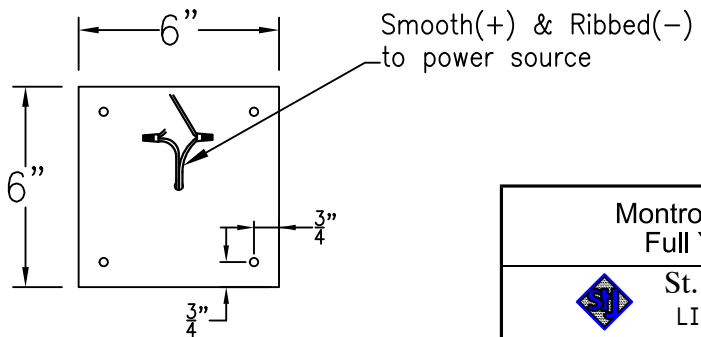

MONTROSE MINI COPPER POST MOUNT

Front View

Side View

Black & White
to power source

Lights are hand crafted
Dimensions may vary by 1/4"

Montrose Mini Copper Post Mount	
 St. James LIGHTING	
SCALE: N.T.S.	DRAFT: B. Vial
FILE: MONS	APP'D: J. Ragan
JOB: X	DATE: 9/25/17

MONTROSE MINI HALF YOKE

Front View

Side View

Ceiling Mount

Lights are hand crafted
Dimensions may vary by 1/4"

Montrose Mini Half Yoke	
St. James LIGHTING	
SCALE: N.T.S.	DRAFT: B. Vial
FILE: MONS	APP'D: J. Ragan
JOB: X	DATE: 10/18/17

MONTROSE MINI FULL YOKE

Front View

Side View

Ceiling Mount

Lights are hand crafted
Dimensions may vary by 1/4"

Montrose Mini Full Yoke	
St. James LIGHTING	
SCALE: N.T.S.	DRAFT: B. Vial
FILE: MONS	APP'D: J. Ragan
JOB: X	DATE: 9/25/17

MONTROSE MINI CHAIN HUNG PENDANT

Comes standard w/ 6'
of chain

Front View

Lights are hand crafted
Dimensions may vary by 1/4"

Montrose Mini Chain Hung Pendant	
 St. James LIGHTING	
SCALE: N.T.S.	DRAFT: B. Vial
FILE: MONS	APP'D: J. Ragan
JOB: X	DATE: 9/25/17