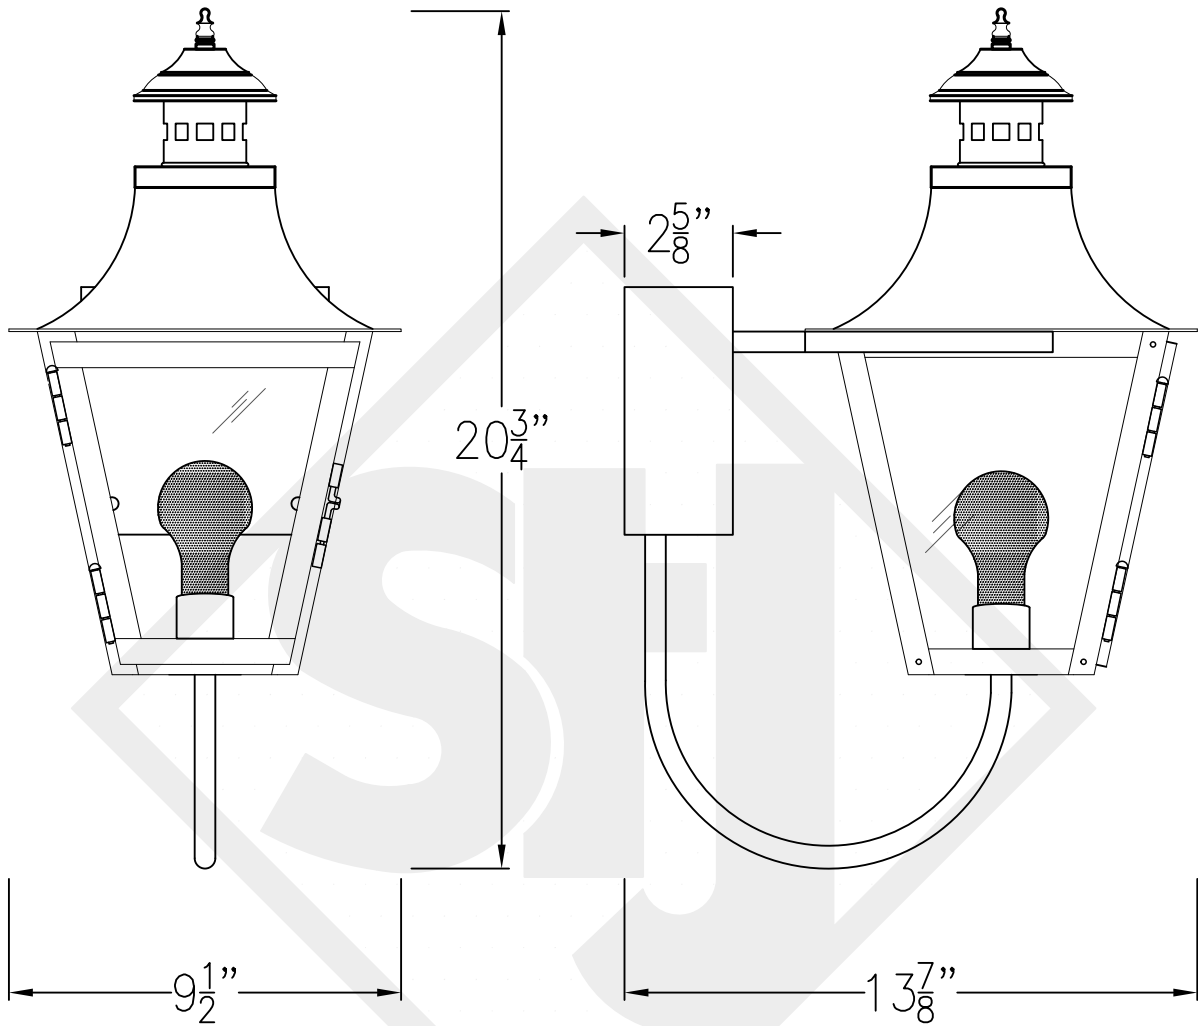

MONTROSE MINI COPPER WALL BRACKET

Front View

Side View

Backplate

Lights are hand crafted
Dimensions may vary by 1/4"

Montrose Mini Copper Wall Bracket	
 St. James LIGHTING	
SCALE: N.T.S.	DRAFT: B. Vial
FILE: MONS	APP'D: J. Ragan
JOB: X	DATE: 9/25/17

MONTROSE MINI STEEL WALL BRACKET

Front View

Side View

Backplate

Lights are hand crafted
Dimensions may vary by 1/4"

Montrose Mini Steel Wall Bracket	
St. James LIGHTING	
SCALE: N.T.S.	DRAFT: B. Vial
FILE: MONS	APP'D: J. Ragan
JOB: X	DATE: 9/25/17

MONTROSE MINI COPPER POST MOUNT

Front View

Side View

Black & White
to power source

Lights are hand crafted
Dimensions may vary by 1/4"

Montrose Mini Copper Post Mount	
 St. James LIGHTING	
SCALE: N.T.S.	DRAFT: B. Vial
FILE: MONS	APP'D: J. Ragan
JOB: X	DATE: 9/25/17

MONTROSE MINI CHAIN HUNG PENDANT

Comes standard w/ 6'
of chain

Front View

Lights are hand crafted
Dimensions may vary by 1/4"

Montrose Mini Chain Hung Pendant	
 St. James LIGHTING	
SCALE: N.T.S.	DRAFT: B. Vial
FILE: MONS	APP'D: J. Ragan
JOB: X	DATE: 9/25/17