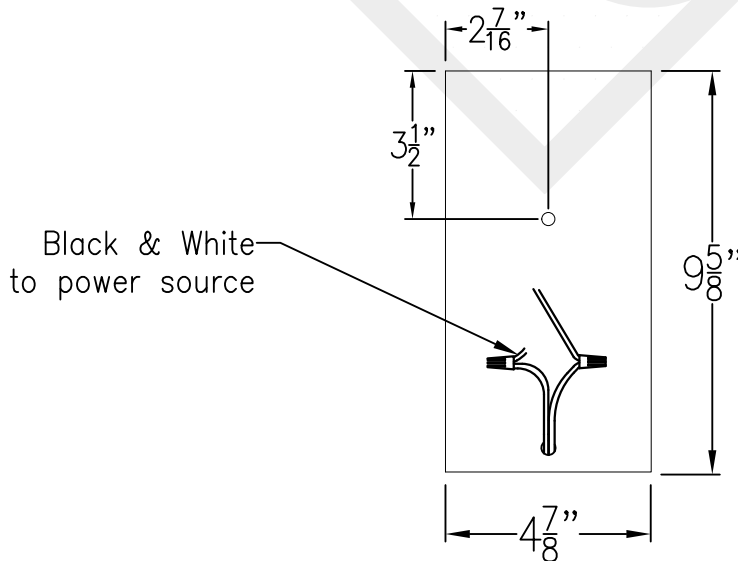

MONTROSE MINI COPPER WALL BRACKET

Front View

Side View

Backplate

Lights are hand crafted
Dimensions may vary by 1/4"

Montrose Mini Copper Wall Bracket	
 St. James LIGHTING	
SCALE: N.T.S.	DRAFT: B. Vial
FILE: MONS	APP'D: J. Ragan
JOB: X	DATE: 9/25/17

MONTROSE MINI STEEL WALL BRACKET

Front View

Side View

Backplate

Lights are hand crafted
Dimensions may vary by 1/4"

Montrose Mini Steel Wall Bracket	
St. James LIGHTING	
SCALE: N.T.S.	DRAFT: B. Vial
FILE: MONS	APP'D: J. Ragan
JOB: X	DATE: 9/25/17

MONTROSE MINI COPPER POST MOUNT

Front View

Side View

Black & White
to power source

Lights are hand crafted
Dimensions may vary by 1/4"

Montrose Mini Copper Post Mount	
 St. James LIGHTING	
SCALE: N.T.S.	DRAFT: B. Vial
FILE: MONS	APP'D: J. Ragan
JOB: X	DATE: 9/25/17

MONTROSE MINI CHAIN HUNG PENDANT

Comes standard w/ 6'
of chain

Front View

Lights are hand crafted
Dimensions may vary by 1/4"

Montrose Mini Chain Hung Pendant	
 St. James LIGHTING	
SCALE: N.T.S.	DRAFT: B. Vial
FILE: MONS	APP'D: J. Ragan
JOB: X	DATE: 9/25/17