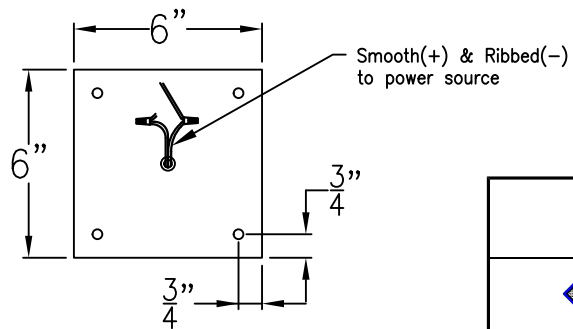

MONTROSE MINI STEEL WALL BRACKET

Front View

Side View

Backplate

Lights are hand crafted
Dimensions may vary by 1/4"

Montrose Mini Steel Wall Bracket	
St. James LIGHTING	
SCALE: N.T.S.	DRAFT: B. Vial
FILE: MONS	APP'D: J. Ragan
JOB: X	DATE: 9/25/17

MONTROSE MINI COPPER POST MOUNT

Front View

Side View

Black & White
to power source

Lights are hand crafted
Dimensions may vary by 1/4"

Montrose Mini Copper Post Mount	
 St. James LIGHTING	
SCALE: N.T.S.	DRAFT: B. Vial
FILE: MONS	APP'D: J. Ragan
JOB: X	DATE: 9/25/17

MONTROSE MINI HALF YOKE

Front View

Side View

Ceiling Mount

Lights are hand crafted
Dimensions may vary by 1/4"

Montrose Mini Half Yoke	
St. James LIGHTING	
SCALE: N.T.S.	DRAFT: B. Vial
FILE: MONS	APP'D: J. Ragan
JOB: X	DATE: 10/18/17

MONTROSE MINI CHAIN HUNG PENDANT

Comes standard w/ 6'
of chain

Front View

Lights are hand crafted
Dimensions may vary by 1/4"

Montrose Mini Chain Hung Pendant	
 St. James LIGHTING	
SCALE: N.T.S.	DRAFT: B. Vial
FILE: MONS	APP'D: J. Ragan
JOB: X	DATE: 9/25/17