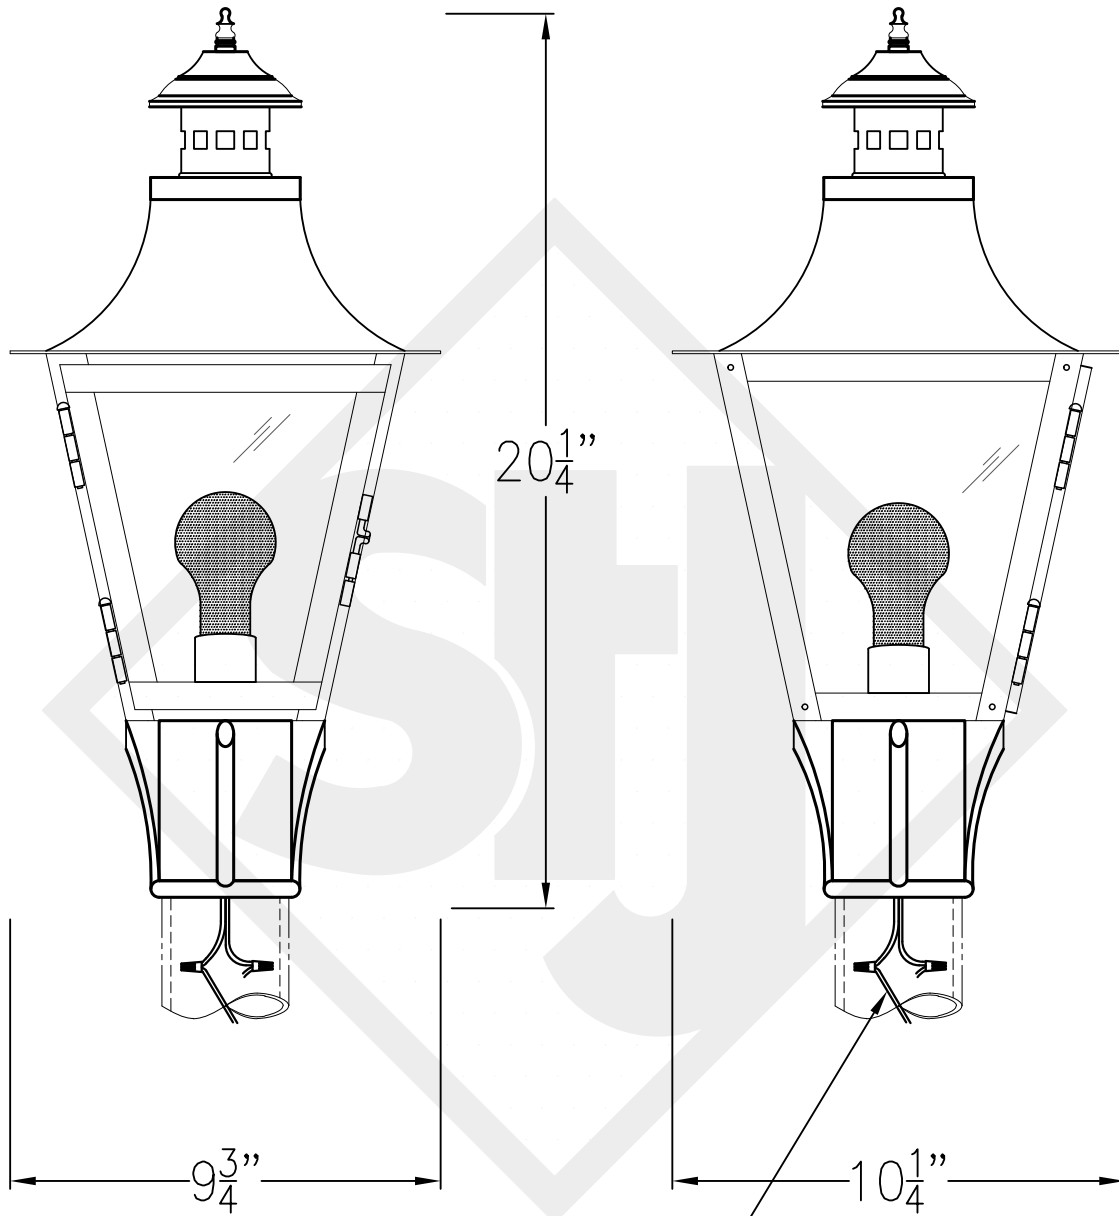

MONTROSE MINI COPPER WALL BRACKET

Front View

Side View

Backplate

Lights are hand crafted
Dimensions may vary by 1/4"

Montrose Mini Copper Wall Bracket	
 St. James LIGHTING	
SCALE: N.T.S.	DRAFT: B. Vial
FILE: MONS	APP'D: J. Ragan
JOB: X	DATE: 9/25/17

MONTROSE MINI STEEL WALL BRACKET

Front View

Side View

Backplate

Lights are hand crafted
Dimensions may vary by 1/4"

Montrose Mini Steel Wall Bracket	
St. James LIGHTING	
SCALE: N.T.S.	DRAFT: B. Vial
FILE: MONS	APP'D: J. Ragan
JOB: X	DATE: 9/25/17

MONTROSE MINI COPPER POST MOUNT

Front View

Side View

Black & White
to power source

Lights are hand crafted
Dimensions may vary by 1/4"

Montrose Mini Copper Post Mount	
 St. James LIGHTING	
SCALE: N.T.S.	DRAFT: B. Vial
FILE: MONS	APP'D: J. Ragan
JOB: X	DATE: 9/25/17

MONTROSE MINI HALF YOKE

Front View

Side View

Ceiling Mount

Lights are hand crafted
Dimensions may vary by 1/4"

Montrose Mini Half Yoke	
St. James LIGHTING	
SCALE: N.T.S.	DRAFT: B. Vial
FILE: MONS	APP'D: J. Ragan
JOB: X	DATE: 10/18/17