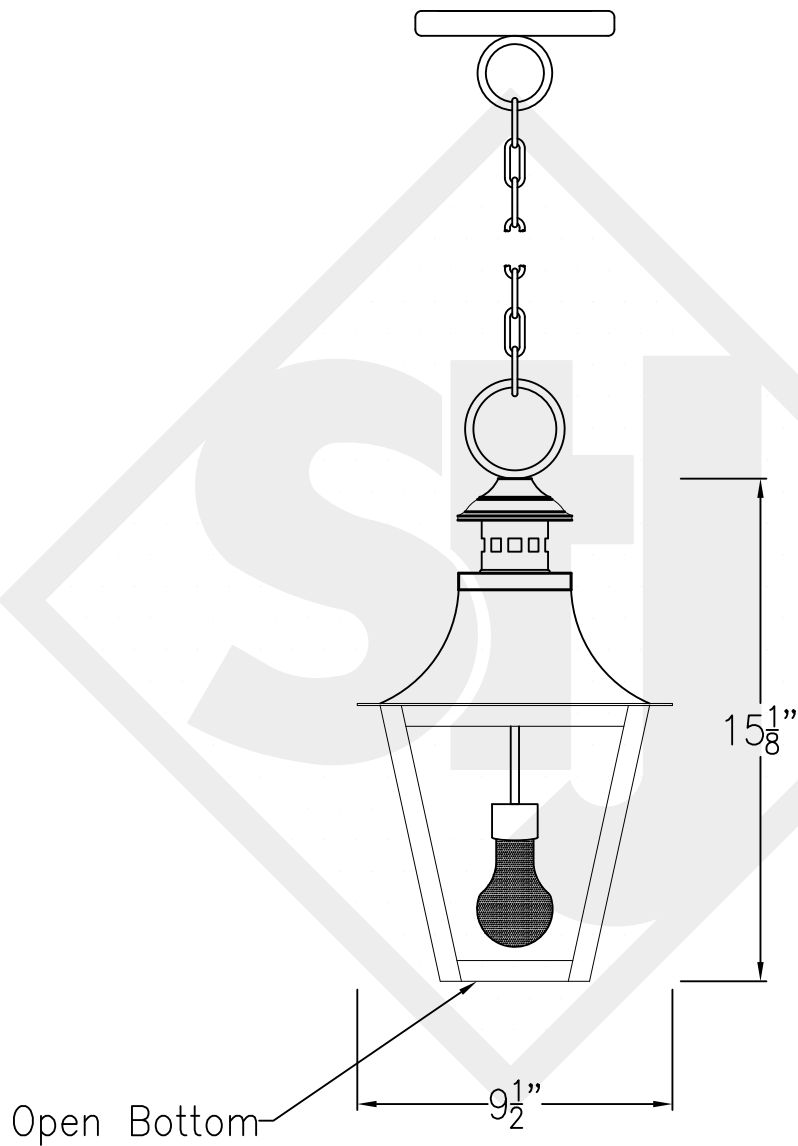

MONTROSE MINI COPPER WALL BRACKET

Front View

Side View

Backplate

Lights are hand crafted
Dimensions may vary by 1/4"

Montrose Mini Copper Wall Bracket	
 St. James LIGHTING	
SCALE: N.T.S.	DRAFT: B. Vial
FILE: MONS	APP'D: J. Ragan
JOB: X	DATE: 9/25/17

MONTROSE MINI STEEL WALL BRACKET

Front View

Side View

Backplate

Lights are hand crafted
Dimensions may vary by 1/4"

Montrose Mini Steel Wall Bracket	
St. James LIGHTING	
SCALE: N.T.S.	DRAFT: B. Vial
FILE: MONS	APP'D: J. Ragan
JOB: X	DATE: 9/25/17

MONTROSE MINI FULL YOKE

Front View

Side View

Ceiling Mount

Lights are hand crafted
Dimensions may vary by 1/4"

Montrose Mini Full Yoke	
St. James LIGHTING	
SCALE: N.T.S.	DRAFT: B. Vial
FILE: MONS	APP'D: J. Ragan
JOB: X	DATE: 9/25/17

MONTROSE MINI CHAIN HUNG PENDANT

Comes standard w/ 6'
of chain

Front View

Lights are hand crafted
Dimensions may vary by 1/4"

Montrose Mini Chain Hung Pendant	
 St. James LIGHTING	
SCALE: N.T.S.	DRAFT: B. Vial
FILE: MONS	APP'D: J. Ragan
JOB: X	DATE: 9/25/17