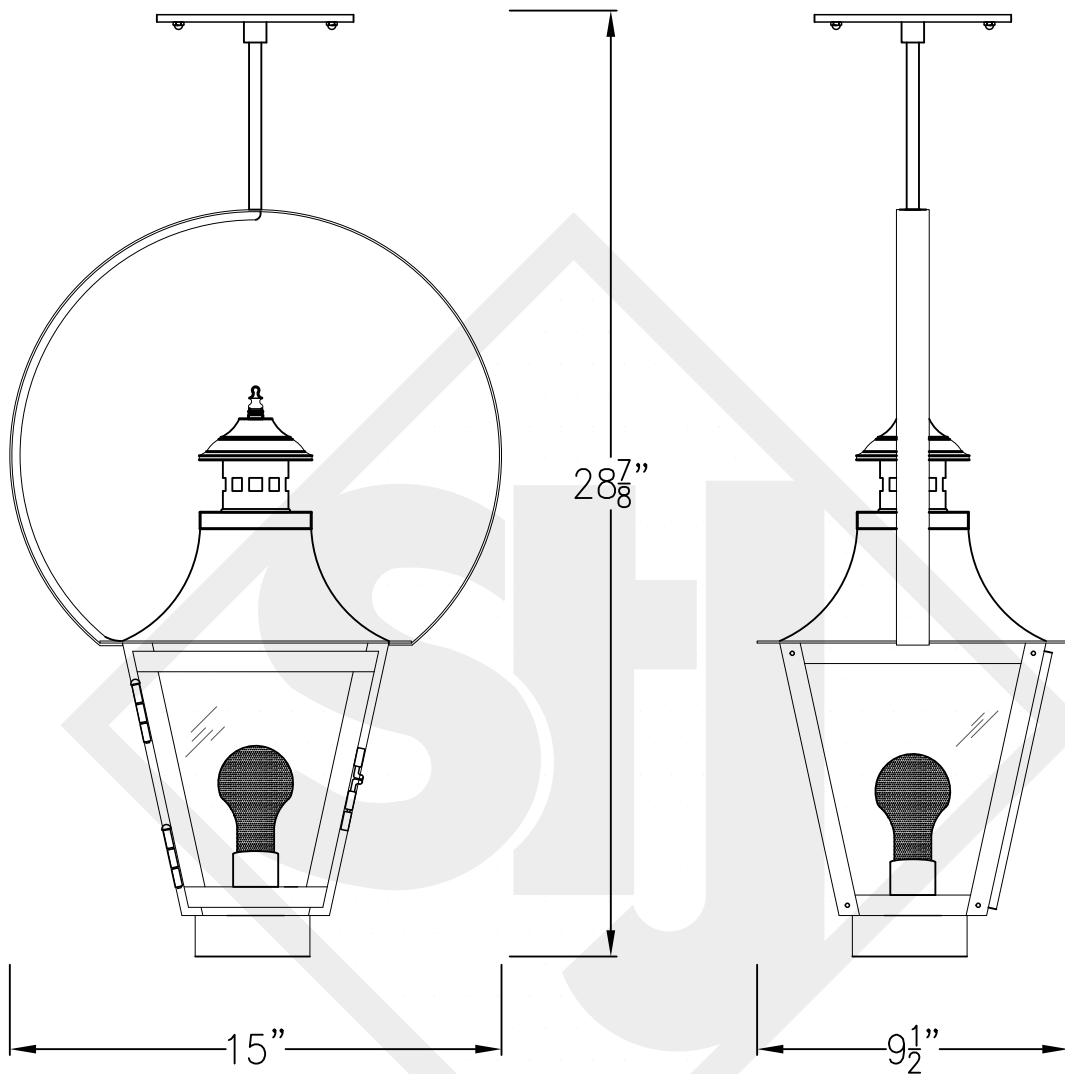

MONTROSE MINI COPPER WALL BRACKET

Front View

Side View

Backplate

Lights are hand crafted
Dimensions may vary by 1/4"

Montrose Mini Copper Wall Bracket	
 St. James LIGHTING	
SCALE: N.T.S.	DRAFT: B. Vial
FILE: MONS	APP'D: J. Ragan
JOB: X	DATE: 9/25/17

MONTROSE MINI STEEL WALL BRACKET

Front View

Side View

Backplate

Lights are hand crafted
Dimensions may vary by 1/4"

Montrose Mini Steel Wall Bracket	
St. James LIGHTING	
SCALE: N.T.S.	DRAFT: B. Vial
FILE: MONS	APP'D: J. Ragan
JOB: X	DATE: 9/25/17

MONTROSE MINI COPPER POST MOUNT

Front View

Side View

Black & White
to power source

Lights are hand crafted
Dimensions may vary by 1/4"

Montrose Mini Copper Post Mount	
 St. James LIGHTING	
SCALE: N.T.S.	DRAFT: B. Vial
FILE: MONS	APP'D: J. Ragan
JOB: X	DATE: 9/25/17

MONTROSE MINI HALF YOKE

Front View

Side View

Ceiling Mount

Lights are hand crafted
Dimensions may vary by 1/4"

Montrose Mini Half Yoke	
St. James LIGHTING	
SCALE: N.T.S.	DRAFT: B. Vial
FILE: MONS	APP'D: J. Ragan
JOB: X	DATE: 10/18/17