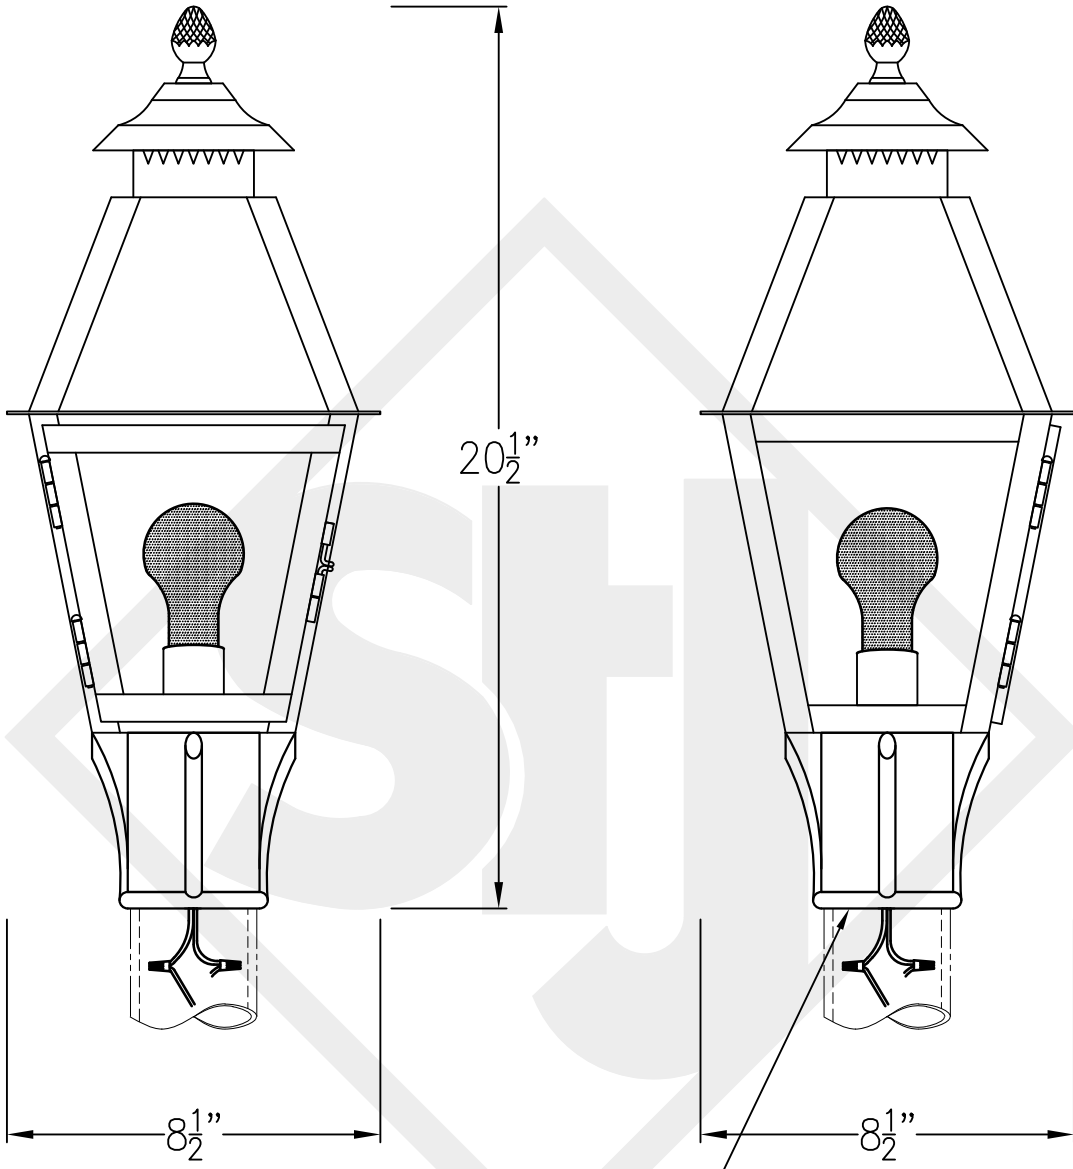

NATCHEZ MINI COPPER WALL BRACKET

Available w/ Solid or
Glass Top

Mini not available in Gas
Lights are hand crafted
Dimensions may vary by 1/4"

Backplate

Aspen Mini Copper Wall Bracket	
	St. James LIGHTING
SCALE: N.T.S.	DRAFT: B. Vial
FILE: ASPMINI	APP'D: J. Ragan
JOB: X	DATE: 9/26/17

NATCHEZ MINI STEEL WALL MOUNT

Available w/ Solid or
Glass Top

Front View

Side View

Backplate

Mini not available in Gas
Lights are hand crafted
Dimensions may vary by 1/4"

Aspen Mini Steel Wall Bracket	
St. James LIGHTING	
SCALE: N.T.S.	DRAFT: B. Vial
FILE: ASPMINI	APP'D: J. Ragan
JOB: X	DATE: 9/26/17

NATCHEZ MINI COPPER POST MOUNT

Available w/ Solid or
Glass Top

Front View

Side View

Fits over 3" post
Black & White
to power source

Mini not available in Gas
Lights are hand crafted
Dimensions may vary by 1/4"

Aspen Mini Full Yoke	
 St. James LIGHTING	
SCALE: N.T.S.	DRAFT: B. Vial
FILE: ASPMINI	APP'D: J. Ragan
JOB: X	DATE: 9/26/17

NATCHEZ MINI CEILING HALF YOKE

Available w/ Solid or
Glass Top

Front View

Side View