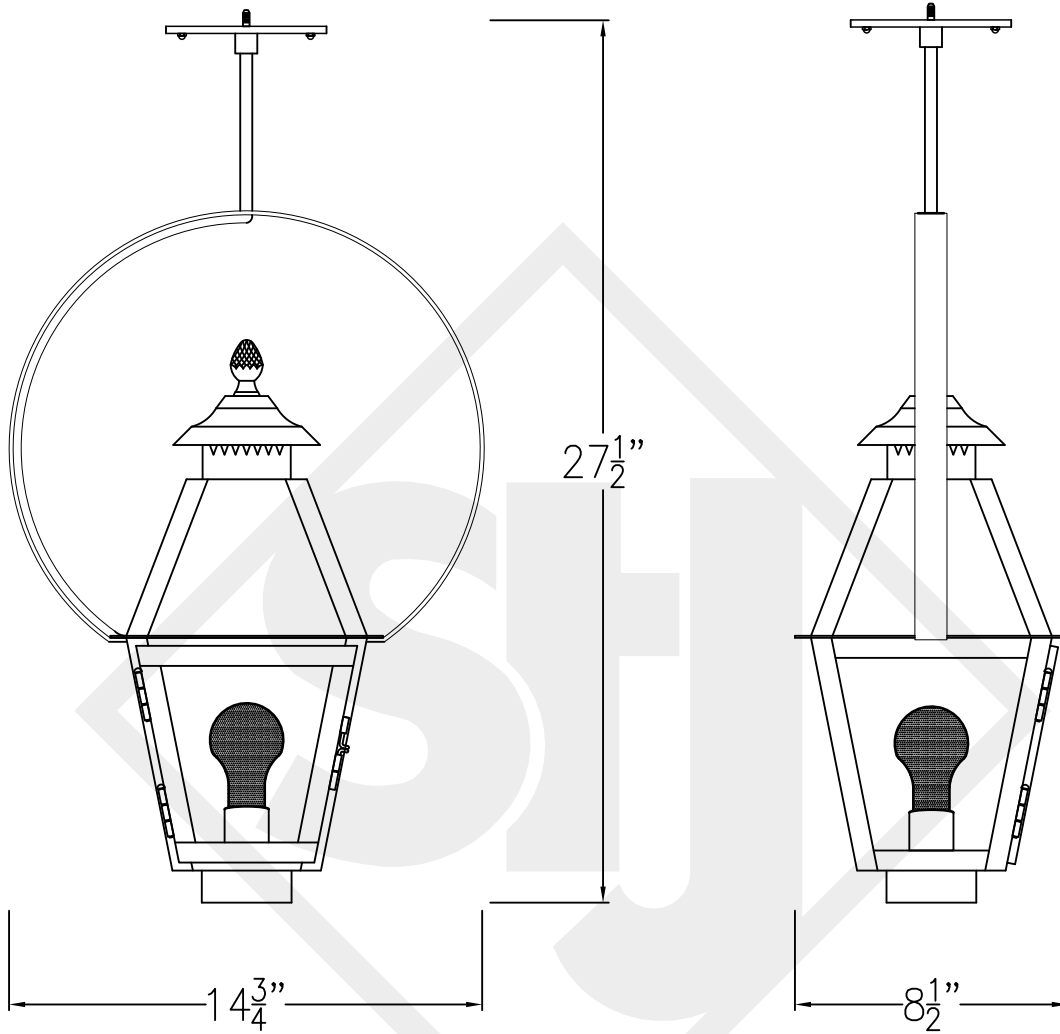

NATCHEZ MINI COPPER WALL BRACKET

Available w/ Solid or
Glass Top

Mini not available in Gas
Lights are hand crafted
Dimensions may vary by 1/4"

Backplate

Aspen Mini Copper Wall Bracket	
	St. James LIGHTING
SCALE: N.T.S.	DRAFT: B. Vial
FILE: ASPMINI	APP'D: J. Ragan
JOB: X	DATE: 9/26/17

NATCHEZ MINI STEEL WALL MOUNT

Available w/ Solid or
Glass Top

Front View

Side View

Backplate

Mini not available in Gas
Lights are hand crafted
Dimensions may vary by 1/4"

Aspen Mini Steel Wall Bracket	
St. James LIGHTING	
SCALE: N.T.S.	DRAFT: B. Vial
FILE: ASPMINI	APP'D: J. Ragan
JOB: X	DATE: 9/26/17

NATCHEZ MINI COPPER POST MOUNT

Available w/ Solid or
Glass Top

Front View

Side View

Fits over 3" post
Black & White
to power source

Mini not available in Gas
Lights are hand crafted
Dimensions may vary by 1/4"

Aspen Mini Full Yoke	
 St. James LIGHTING	
SCALE: N.T.S.	DRAFT: B. Vial
FILE: ASPMINI	APP'D: J. Ragan
JOB: X	DATE: 9/26/17

NATCHEZ MINI CEILING HALF YOKE

Available w/ Solid or
Glass Top

Front View

Side View