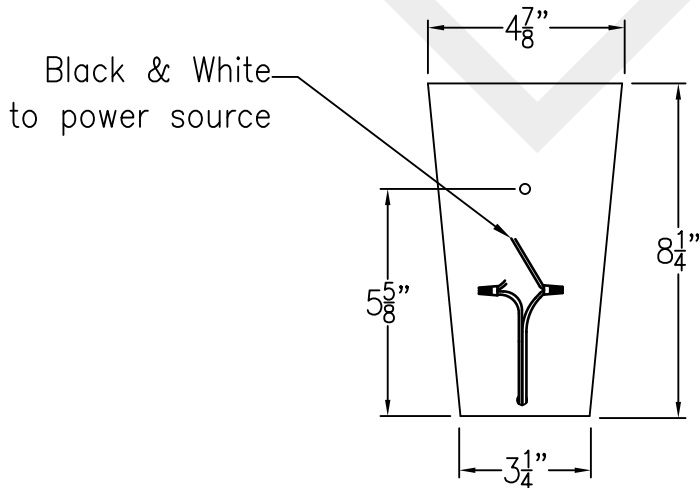

NATCHEZ MINI COPPER WALL BRACKET

Available w/ Solid or
Glass Top

Mini not available in Gas
Lights are hand crafted
Dimensions may vary by 1/4"

Backplate

Aspen Mini Copper Wall Bracket	
	St. James LIGHTING
SCALE: N.T.S.	DRAFT: B. Vial
FILE: ASPMINI	APP'D: J. Ragan
JOB: X	DATE: 9/26/17

NATCHEZ MINI STEEL WALL MOUNT

Available w/ Solid or
Glass Top

Front View

Side View

Backplate

Mini not available in Gas
Lights are hand crafted
Dimensions may vary by 1/4"

Aspen Mini Steel Wall Bracket	
St. James LIGHTING	
SCALE: N.T.S.	DRAFT: B. Vial
FILE: ASPMINI	APP'D: J. Ragan
JOB: X	DATE: 9/26/17

NATCHEZ MINI COPPER POST MOUNT

Available w/ Solid or
Glass Top

Front View

Side View

Fits over 3" post
Black & White
to power source

Mini not available in Gas
Lights are hand crafted
Dimensions may vary by 1/4"