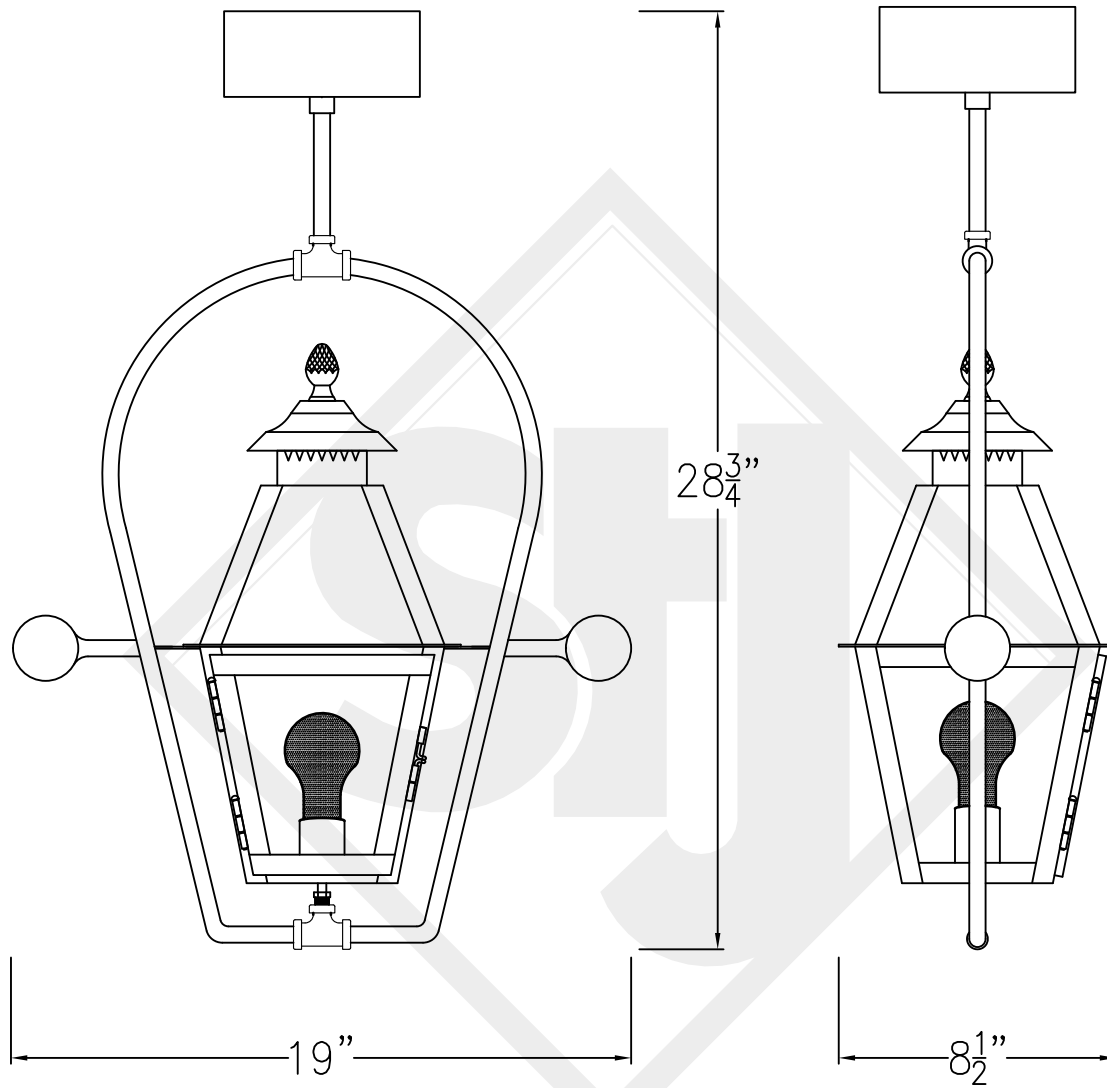

NATCHEZ MINI FULL YOKE

Available w/ Solid or
Glass Top

Front View

Side View