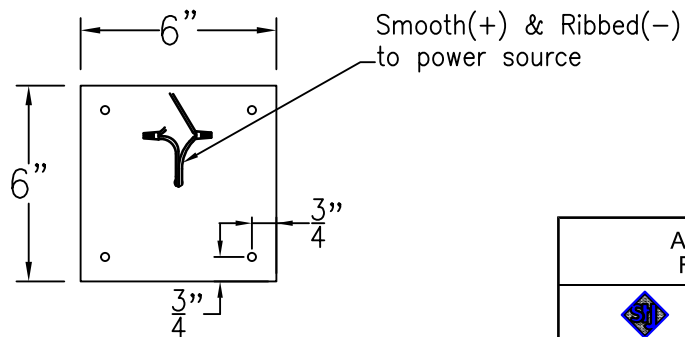

Ceiling Mount

Mini not available in Gas
Lights are hand crafted
Dimensions may vary by 1/4"

Aspen Mini Full Yoke	
St. James LIGHTING	
SCALE: N.T.S.	DRAFT: B. Vial
FILE: ASPMINI	APP'D: J. Ragan
JOB: X	DATE: 9/26/17

NATCHEZ MINI FULL YOKE

Available w/ Solid or
Glass Top

Front View

Side View

Ceiling Mount

Mini not available in Gas
Lights are hand crafted
Dimensions may vary by 1/4"

Aspen Mini Full Yoke	
 St. James LIGHTING	
SCALE: N.T.S.	DRAFT: B. Vial
FILE: ASPMINI	APP'D: J. Ragan
JOB: X	DATE: 9/26/17