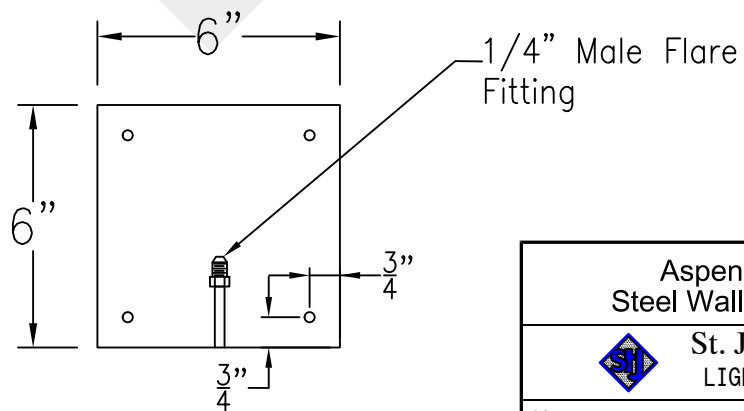

NATCHEZ MINI COPPER WALL BRACKET

Available w/ Solid or
Glass Top

Mini not available in Gas
Lights are hand crafted
Dimensions may vary by 1/4"

Backplate

Aspen Mini Copper Wall Bracket	
	St. James LIGHTING
SCALE: N.T.S.	DRAFT: B. Vial
FILE: ASPMINI	APP'D: J. Ragan
JOB: X	DATE: 9/26/17

NATCHEZ MINI STEEL WALL MOUNT

Available w/ Solid or
Glass Top

Front View

Side View

Backplate

Mini not available in Gas
Lights are hand crafted
Dimensions may vary by 1/4"

Aspen Mini Steel Wall Bracket	
St. James LIGHTING	
SCALE: N.T.S.	DRAFT: B. Vial
FILE: ASPMINI	APP'D: J. Ragan
JOB: X	DATE: 9/26/17

NATCHEZ MINI COPPER POST MOUNT

Available w/ Solid or
Glass Top

Front View

Side View

Fits over 3" post
Black & White
to power source

Mini not available in Gas
Lights are hand crafted
Dimensions may vary by 1/4"