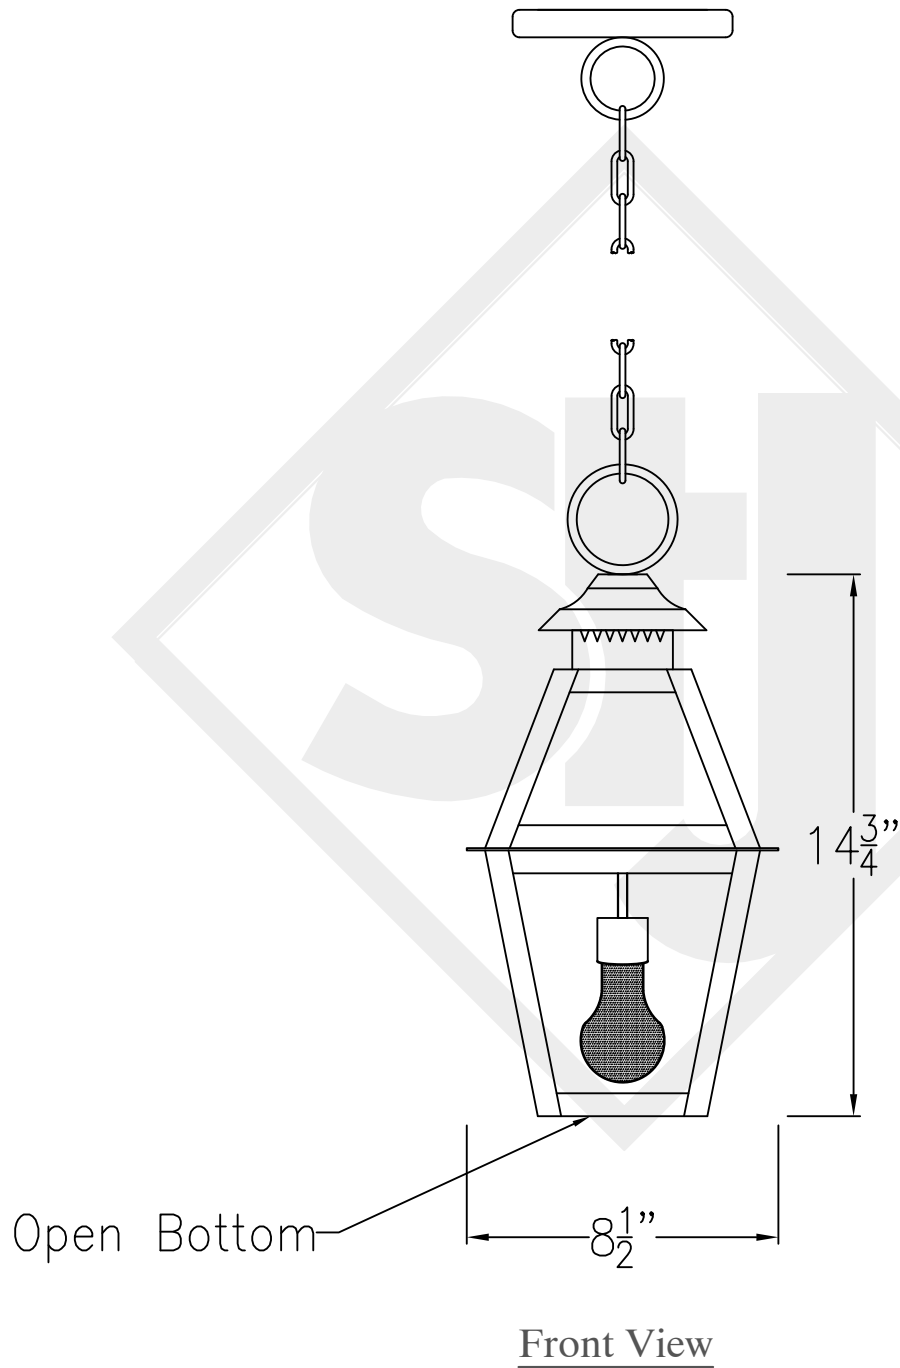

NATCHEZ MINI CHAIN HUNG PENDANT

Available w/ Solid or
Glass Top

Mini not available in Gas
Lights are hand crafted
Dimensions may vary by 1/4"

Aspen Mini Chain Hung Pendant	
St. James LIGHTING	
SCALE: N.T.S.	DRAFT: B. Vial
FILE: ASPMINI	APP'D: J. Ragan
JOB: X	DATE: 9/26/17