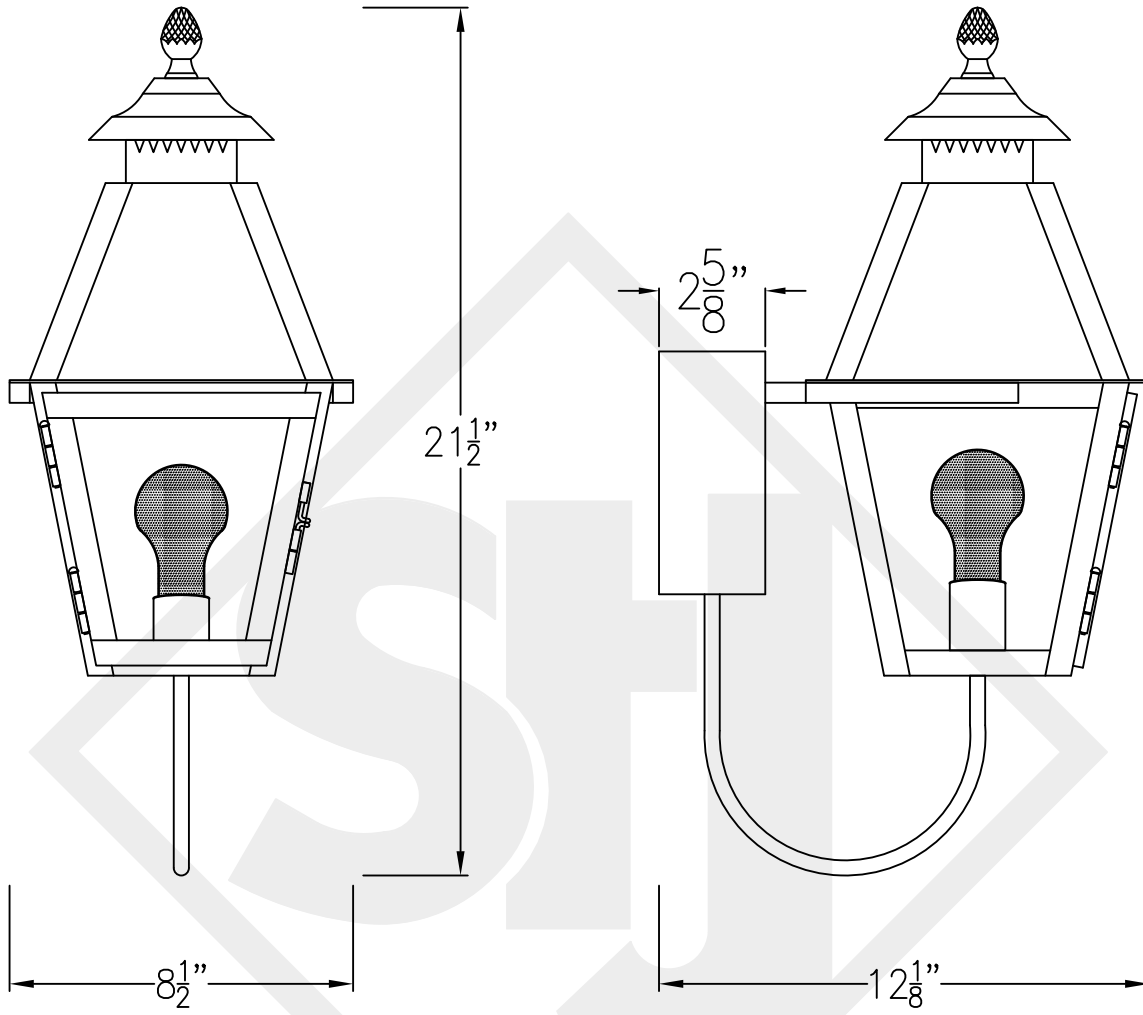

NATCHEZ MINI COPPER WALL BRACKET

Available w/ Solid or
Glass Top

Mini not available in Gas
Lights are hand crafted
Dimensions may vary by 1/4"

Backplate

Aspen Mini Copper Wall Bracket	
	St. James LIGHTING
SCALE: N.T.S.	DRAFT: B. Vial
FILE: ASPMINI	APP'D: J. Ragan
JOB: X	DATE: 9/26/17

NATCHEZ MINI STEEL WALL MOUNT

Available w/ Solid or
Glass Top

Front View

Side View

Backplate

Mini not available in Gas
Lights are hand crafted
Dimensions may vary by 1/4"

Aspen Mini Steel Wall Bracket	
St. James LIGHTING	
SCALE: N.T.S.	DRAFT: B. Vial
FILE: ASPMINI	APP'D: J. Ragan
JOB: X	DATE: 9/26/17

NATCHEZ MINI COPPER POST MOUNT

Available w/ Solid or
Glass Top

Front View

Side View

Fits over 3" post
Black & White
to power source

Mini not available in Gas
Lights are hand crafted
Dimensions may vary by 1/4"

Ceiling Mount

Mini not available in Gas
Lights are hand crafted
Dimensions may vary by 1/4"

Aspen Mini Full Yoke	
St. James LIGHTING	
SCALE: N.T.S.	DRAFT: B. Vial
FILE: ASPMINI	APP'D: J. Ragan
JOB: X	DATE: 9/26/17