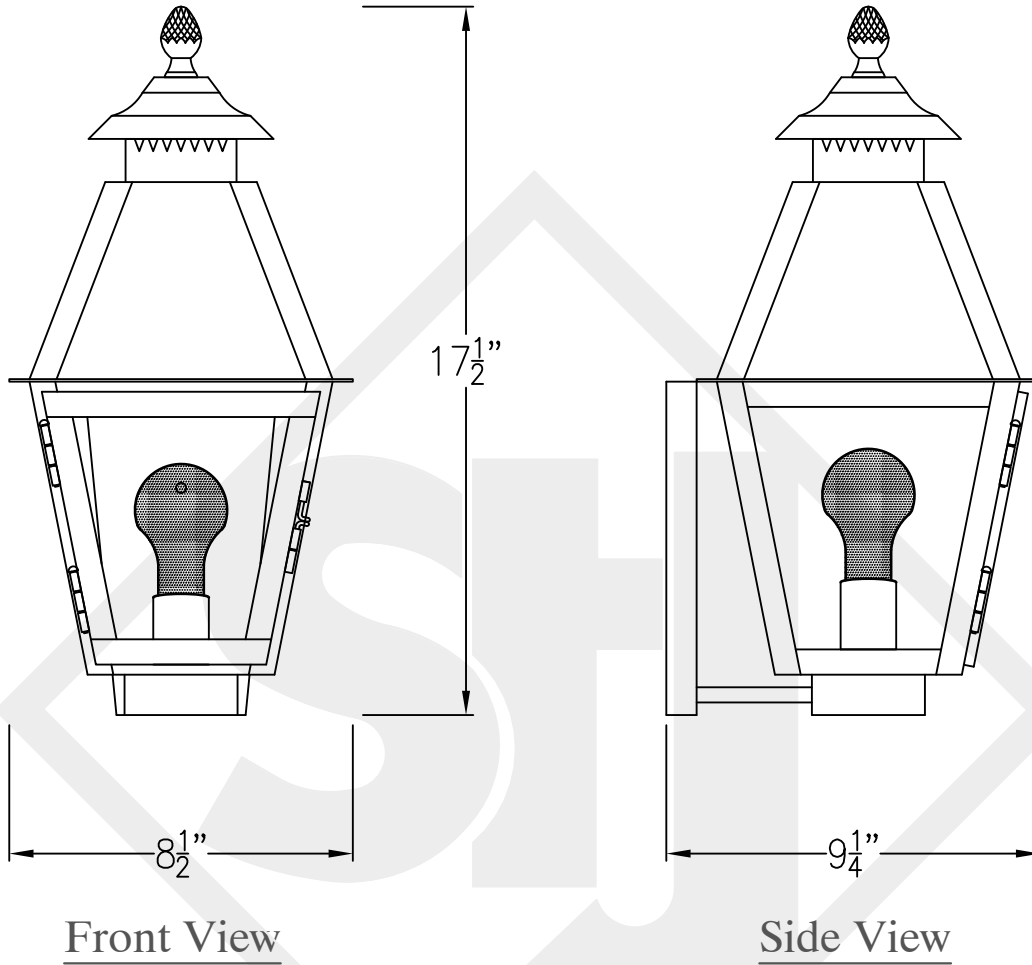

NATCHEZ MINI COPPER WALL BRACKET

Available w/ Solid or
Glass Top

Mini not available in Gas
Lights are hand crafted
Dimensions may vary by 1/4"

Backplate

Aspen Mini Copper Wall Bracket	
	St. James LIGHTING
SCALE: N.T.S.	DRAFT: B. Vial
FILE: ASPMINI	APP'D: J. Ragan
JOB: X	DATE: 9/26/17

NATCHEZ MINI STEEL WALL MOUNT

Available w/ Solid or
Glass Top

Front View

Side View

Backplate

Mini not available in Gas
Lights are hand crafted
Dimensions may vary by 1/4"

Aspen Mini Steel Wall Bracket	
St. James LIGHTING	
SCALE: N.T.S.	DRAFT: B. Vial
FILE: ASPMINI	APP'D: J. Ragan
JOB: X	DATE: 9/26/17

NATCHEZ MINI COPPER POST MOUNT

Available w/ Solid or
Glass Top

Front View

Side View

Fits over 3" post
Black & White
to power source

Mini not available in Gas
Lights are hand crafted
Dimensions may vary by 1/4"

Ceiling Mount

Mini not available in Gas
Lights are hand crafted
Dimensions may vary by 1/4"

Aspen Mini Full Yoke	
St. James LIGHTING	
SCALE: N.T.S.	DRAFT: B. Vial
FILE: ASPMINI	APP'D: J. Ragan
JOB: X	DATE: 9/26/17