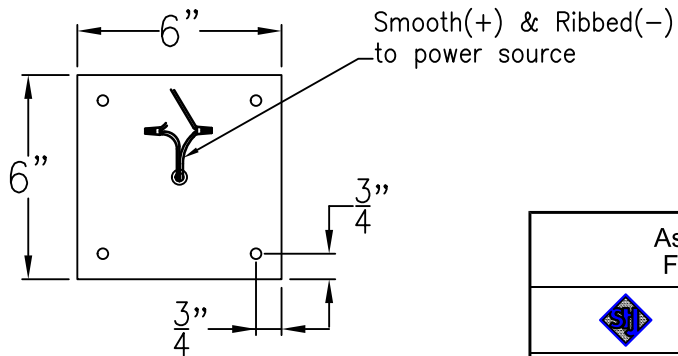

Aspen Mini Full Yoke	
 St. James LIGHTING	
SCALE: N.T.S.	DRAFT: B. Vial
FILE: ASPMINI	APP'D: J. Ragan
JOB: X	DATE: 9/26/17

NATCHEZ MINI CEILING HALF YOKE

Available w/ Solid or
Glass Top

Front View

Side View