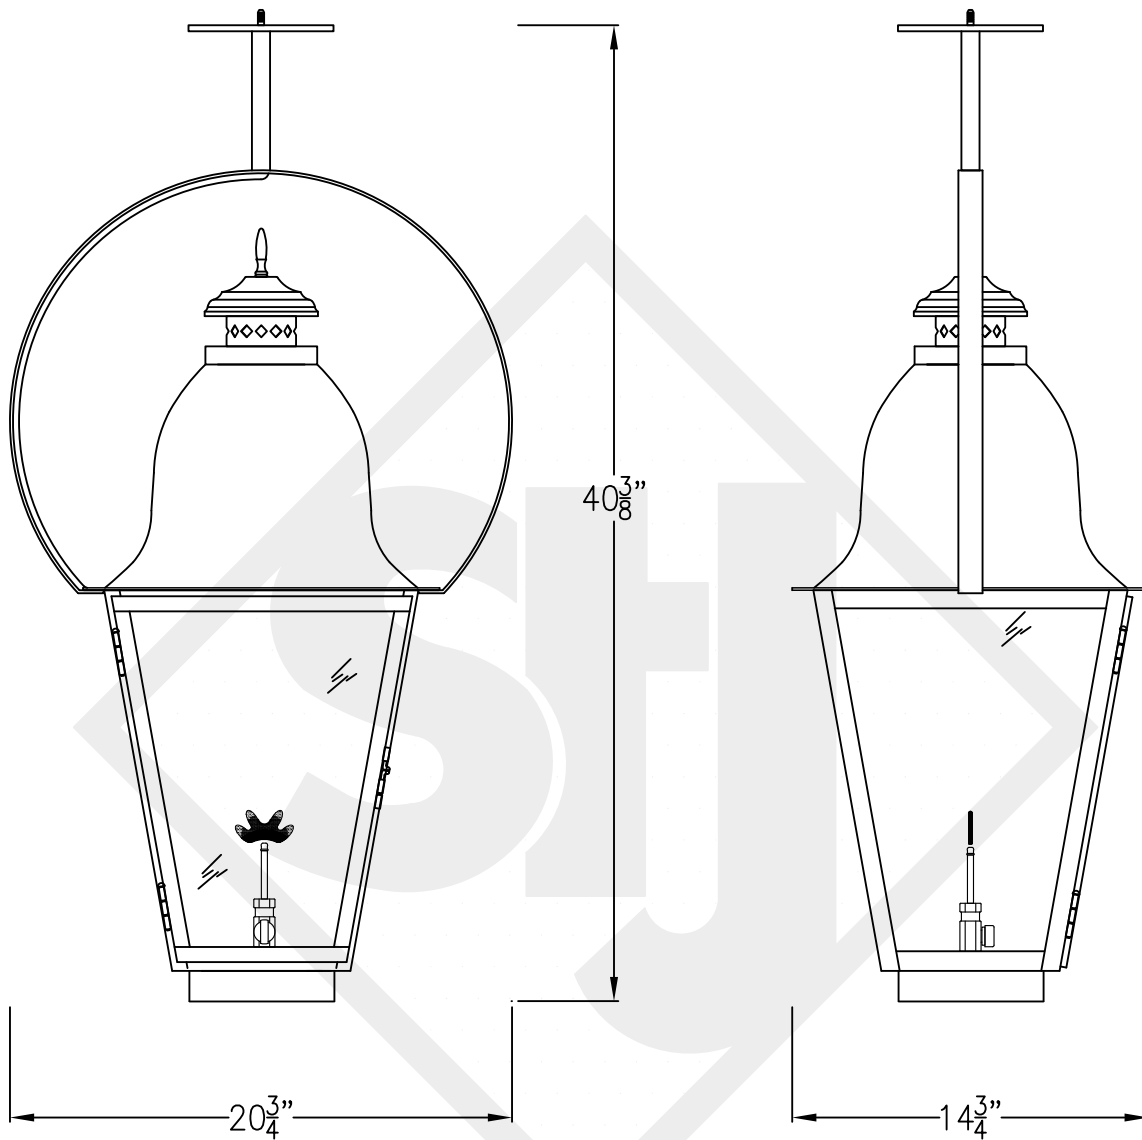

QUEBEC LARGE COPPER WALL BRACKET

Front View

Side View

Backplate

Lights are hand crafted
Dimensions may vary by 1/4"

Quebec Large Copper Wall Bracket	
 St. James LIGHTING	
SCALE: N.T.S.	DRAFT: B. Vial
FILE: QUEL	APP'D: J. Ragan
JOB: X	DATE: 9/15/17

QUEBEC LARGE STEEL WALL BRACKET

Front View

Side View

Backplate

Lights are hand crafted
Dimensions may vary by 1/4"

Quebec Large Steel Wall Bracket	
 St. James LIGHTING	
SCALE: N.T.S.	DRAFT: B. Vial
FILE: QUEL	APP'D: J. Ragan
JOB: X	DATE: 10/4/17

QUEBEC LARGE COPPER POST MOUNT

Fits over 3" post
1/4" Female Flare
Fitting

Lights are hand crafted
Dimensions may vary by 1/4"

Quebec Large Copper Post Mount	
 St. James LIGHTING	
SCALE: N.T.S.	DRAFT: B. Vial
FILE: QUEL	APP'D: J. Ragan
JOB: X	DATE: 10/4/17

QUEBEC LARGE HALF (CEILING) YOKE

Shortest height 40 $\frac{3}{8}$ "

Front View

Side View

Ceiling Mount

Lights are hand crafted
Dimensions may vary by 1/4"

Quebec Large Half (Ceiling) Yoke	
St. James LIGHTING	
SCALE: N.T.S.	DRAFT: B. Vial
FILE: QUEL	APP'D: J. Ragan
JOB: X	DATE: 10/4/17