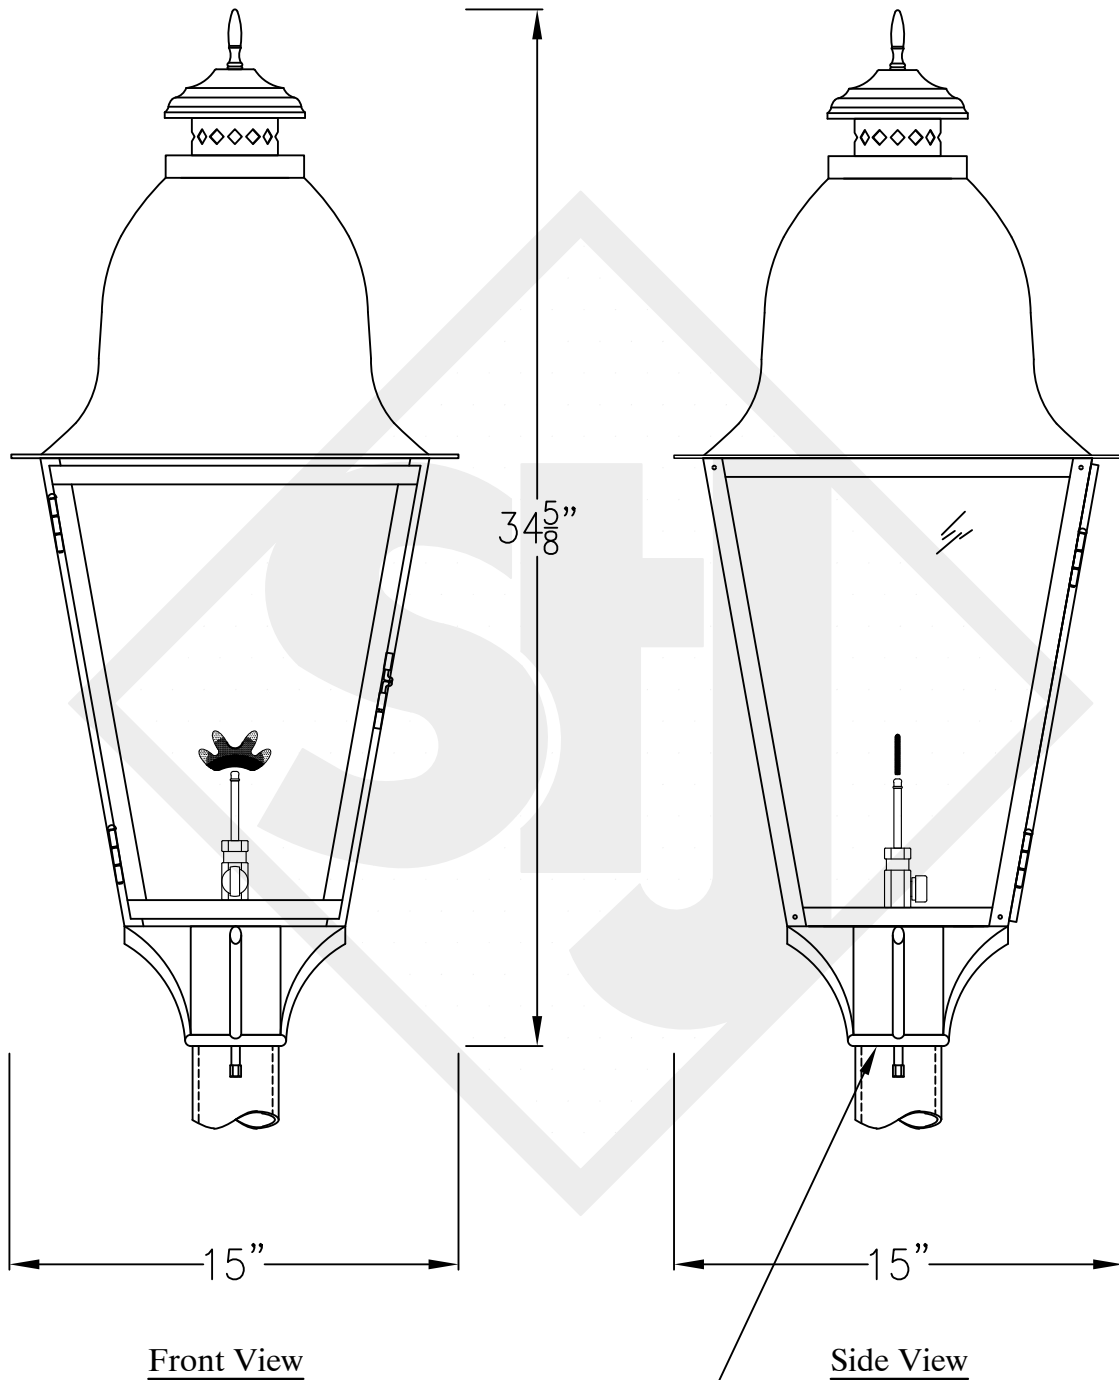

QUEBEC LARGE COPPER WALL BRACKET

Front View

Side View

Backplate

Lights are hand crafted
Dimensions may vary by 1/4"

Quebec Large Copper Wall Bracket	
 St. James LIGHTING	
SCALE: N.T.S.	DRAFT: B. Vial
FILE: QUEL	APP'D: J. Ragan
JOB: X	DATE: 9/15/17

QUEBEC LARGE STEEL WALL BRACKET

Front View

Side View

Backplate

Lights are hand crafted
Dimensions may vary by 1/4"

Quebec Large Steel Wall Bracket	
 St. James LIGHTING	
SCALE: N.T.S.	DRAFT: B. Vial
FILE: QUEL	APP'D: J. Ragan
JOB: X	DATE: 10/4/17

QUEBEC LARGE COPPER POST MOUNT

Fits over 3" post
1/4" Female Flare
Fitting

Lights are hand crafted
Dimensions may vary by 1/4"

Quebec Large Copper Post Mount	
 St. James LIGHTING	
SCALE: N.T.S.	DRAFT: B. Vial
FILE: QUEL	APP'D: J. Ragan
JOB: X	DATE: 10/4/17

QUEBEC LARGE HALF (CEILING) YOKE

Shortest height 40 $\frac{3}{8}$ "

Front View

Side View

Ceiling Mount

Lights are hand crafted
Dimensions may vary by 1/4"

Quebec Large Half (Ceiling) Yoke	
St. James LIGHTING	
SCALE: N.T.S.	DRAFT: B. Vial
FILE: QUEL	APP'D: J. Ragan
JOB: X	DATE: 10/4/17