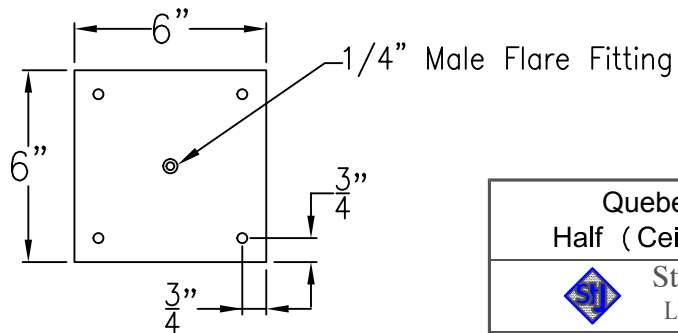

QUEBEC LARGE COPPER WALL BRACKET

Front View

Side View

Backplate

Lights are hand crafted
Dimensions may vary by 1/4"

Quebec Large Copper Wall Bracket	
 St. James LIGHTING	
SCALE: N.T.S.	DRAFT: B. Vial
FILE: QUEL	APP'D: J. Ragan
JOB: X	DATE: 9/15/17

QUEBEC LARGE STEEL WALL BRACKET

Front View

Side View

Backplate

Lights are hand crafted
Dimensions may vary by 1/4"

Quebec Large Steel Wall Bracket	
 St. James LIGHTING	
SCALE: N.T.S.	DRAFT: B. Vial
FILE: QUEL	APP'D: J. Ragan
JOB: X	DATE: 10/4/17

QUEBEC LARGE COPPER POST MOUNT

Fits over 3" post
1/4" Female Flare
Fitting

Lights are hand crafted
Dimensions may vary by 1/4"

Quebec Large Copper Post Mount	
 St. James LIGHTING	
SCALE: N.T.S.	DRAFT: B. Vial
FILE: QUEL	APP'D: J. Ragan
JOB: X	DATE: 10/4/17

QUEBEC LARGE HALF (CEILING) YOKE

Shortest height 40 $\frac{3}{8}$ "

Front View

Side View

Ceiling Mount

Lights are hand crafted
Dimensions may vary by 1/4"

Quebec Large Half (Ceiling) Yoke	
St. James LIGHTING	
SCALE: N.T.S.	DRAFT: B. Vial
FILE: QUEL	APP'D: J. Ragan
JOB: X	DATE: 10/4/17