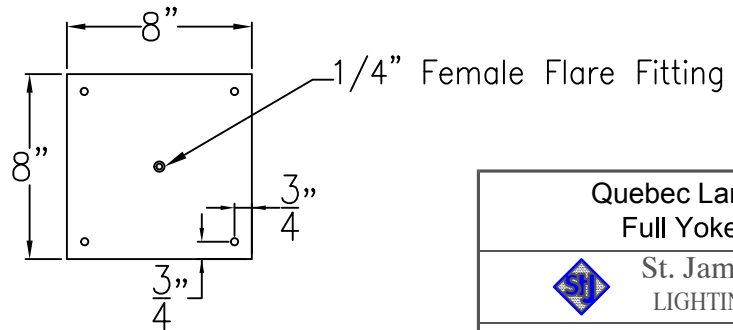

QUEBEC LARGE HALF (CEILING) YOKE

Shortest height 40 $\frac{3}{8}$ "

Front View

Side View

Ceiling Mount

Lights are hand crafted
Dimensions may vary by 1/4"

Quebec Large Half (Ceiling) Yoke	
St. James LIGHTING	
SCALE: N.T.S.	DRAFT: B. Vial
FILE: QUEL	APP'D: J. Ragan
JOB: X	DATE: 10/4/17

QUEBEC LARGE FULL YOKE

Shortest Height 42 1/8"

Ceiling Mount

Lights are hand crafted
Dimensions may vary by 1/4"

Quebec Large Full Yoke	
St. James LIGHTING	
SCALE: N.T.S.	DRAFT: B. Vial
FILE: QUEL	APP'D: J. Ragan
JOB: X	DATE: 10/4/17