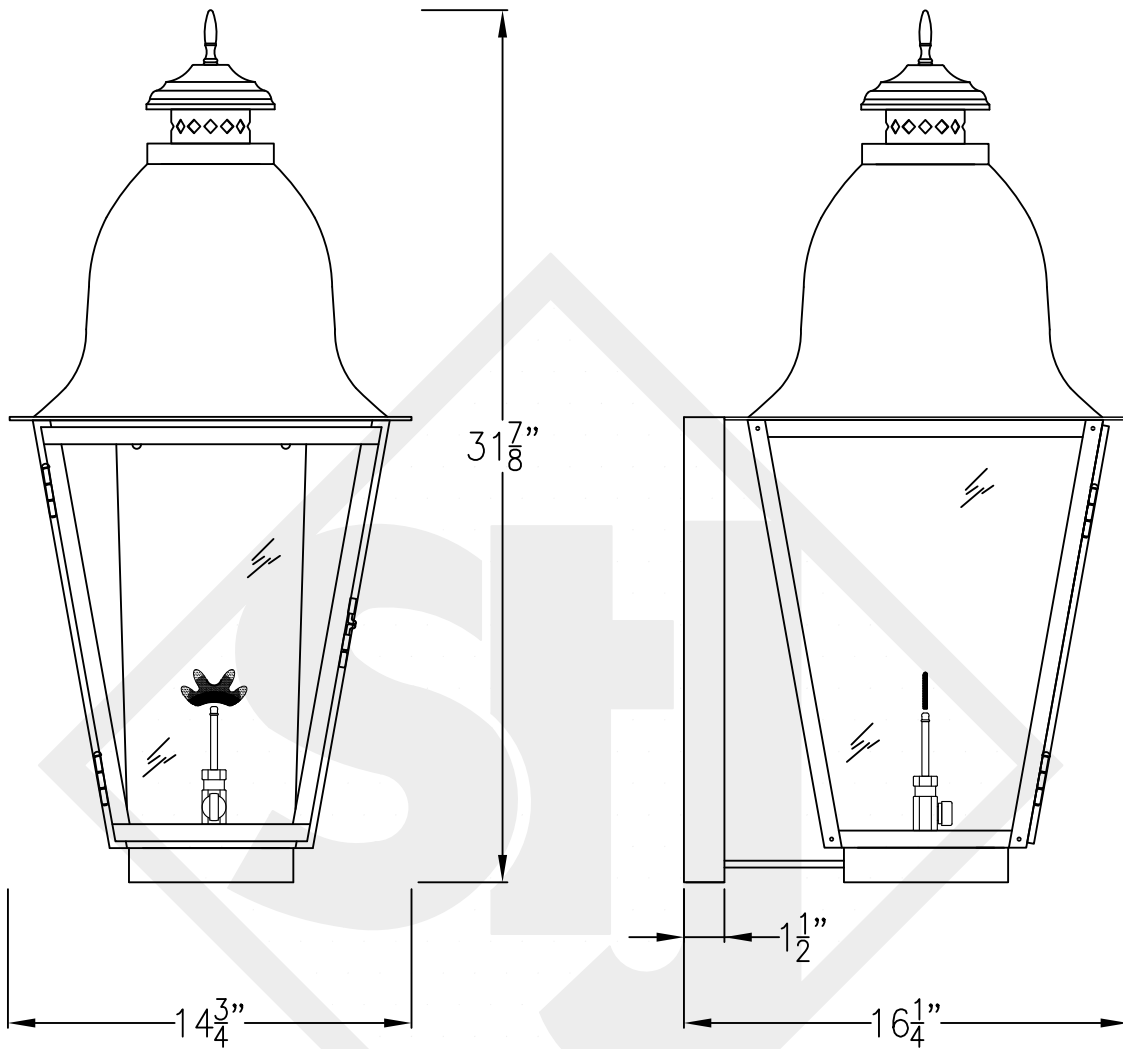

QUEBEC LARGE COPPER WALL BRACKET

Front View

Side View

Backplate

Lights are hand crafted
Dimensions may vary by 1/4"

Quebec Large Copper Wall Bracket	
 St. James LIGHTING	
SCALE: N.T.S.	DRAFT: B. Vial
FILE: QUEL	APP'D: J. Ragan
JOB: X	DATE: 9/15/17

QUEBEC LARGE STEEL WALL BRACKET

Front View

Side View

Backplate

Lights are hand crafted
Dimensions may vary by 1/4"

Quebec Large Steel Wall Bracket	
 St. James LIGHTING	
SCALE: N.T.S.	DRAFT: B. Vial
FILE: QUEL	APP'D: J. Ragan
JOB: X	DATE: 10/4/17

QUEBEC LARGE COPPER POST MOUNT

Fits over 3" post
1/4" Female Flare
Fitting

Lights are hand crafted
Dimensions may vary by 1/4"

Quebec Large Copper Post Mount	
 St. James LIGHTING	
SCALE: N.T.S.	DRAFT: B. Vial
FILE: QUEL	APP'D: J. Ragan
JOB: X	DATE: 10/4/17

QUEBEC LARGE HALF (CEILING) YOKE

Shortest height 40 $\frac{3}{8}$ "

Front View

Side View

Ceiling Mount

Lights are hand crafted
Dimensions may vary by 1/4"

Quebec Large Half (Ceiling) Yoke	
St. James LIGHTING	
SCALE: N.T.S.	DRAFT: B. Vial
FILE: QUEL	APP'D: J. Ragan
JOB: X	DATE: 10/4/17