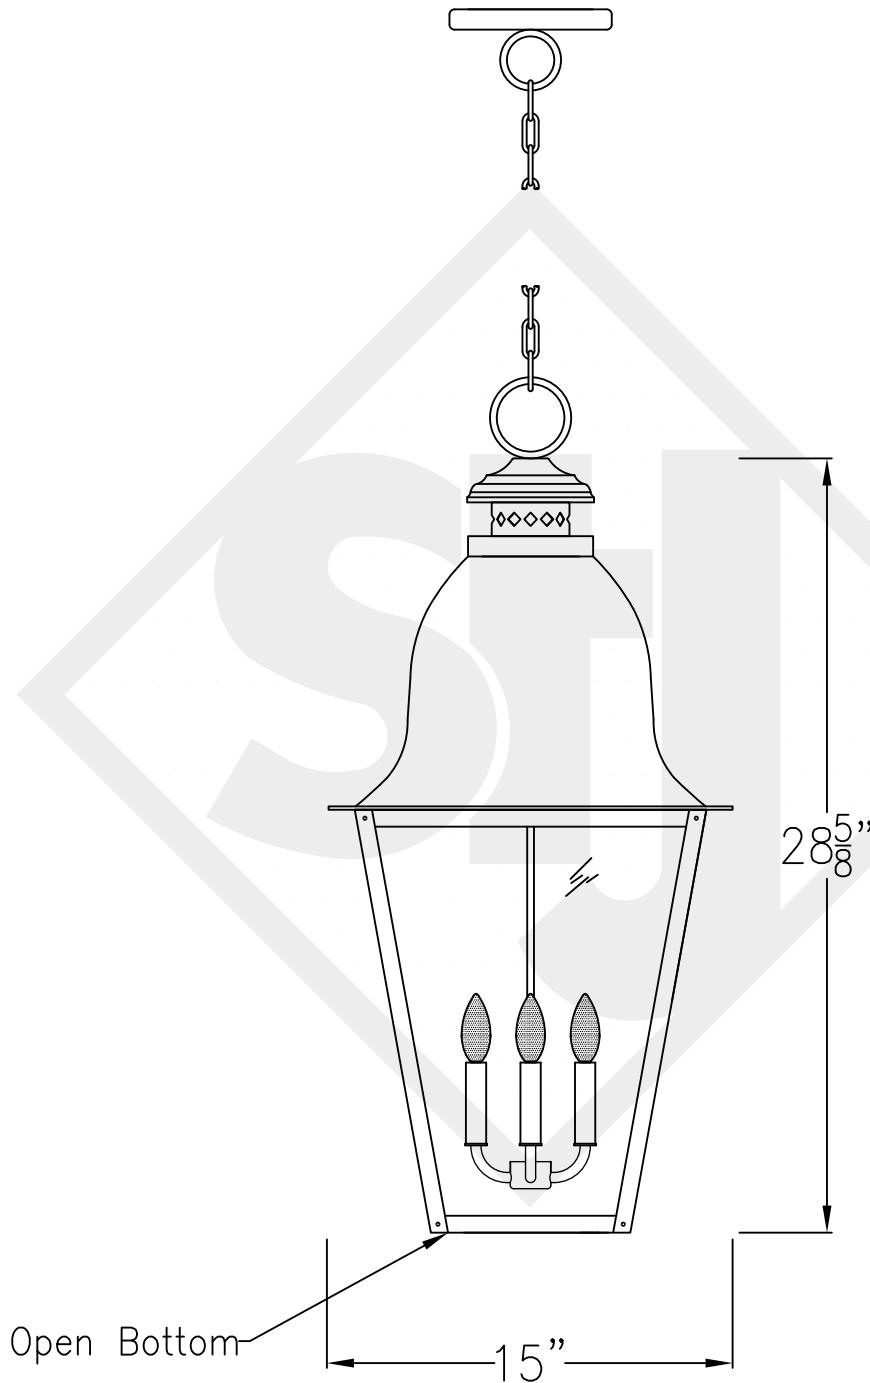

QUEBEC LARGE CHAIN HUNG PENDANT

Comes standard w/ 6' of chain

Front View

Lights are hand crafted
Dimensions may vary by 1/4"

Quebec Large Chain Hung Pendant	
St. James LIGHTING	
SCALE: N.T.S.	DRAFT: B. Vial
FILE: QUEL	APP'D: J. Ragan
JOB: X	DATE: 9/15/17