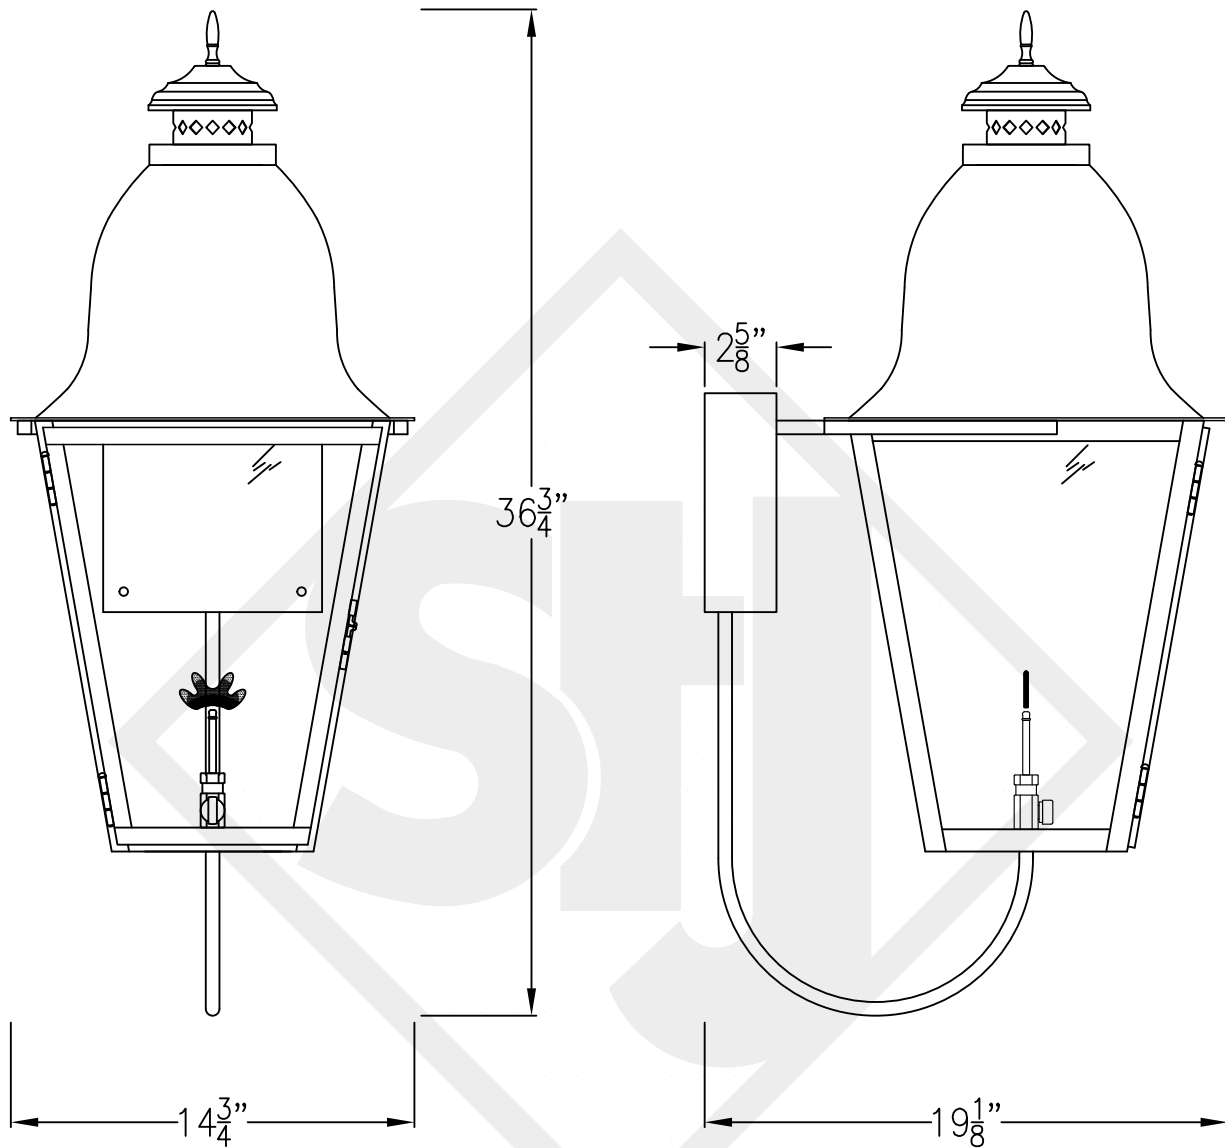

QUEBEC LARGE COPPER WALL BRACKET

Front View

Side View

Backplate

Lights are hand crafted
Dimensions may vary by 1/4"

Quebec Large Copper Wall Bracket	
 St. James LIGHTING	
SCALE: N.T.S.	DRAFT: B. Vial
FILE: QUEL	APP'D: J. Ragan
JOB: X	DATE: 9/15/17

QUEBEC LARGE STEEL WALL BRACKET

Front View

Side View

Backplate

Lights are hand crafted
Dimensions may vary by 1/4"

Quebec Large Steel Wall Bracket	
 St. James LIGHTING	
SCALE: N.T.S.	DRAFT: B. Vial
FILE: QUEL	APP'D: J. Ragan
JOB: X	DATE: 10/4/17

QUEBEC LARGE COPPER POST MOUNT

Fits over 3" post
1/4" Female Flare
Fitting

Lights are hand crafted
Dimensions may vary by 1/4"

Quebec Large Copper Post Mount	
 St. James LIGHTING	
SCALE: N.T.S.	DRAFT: B. Vial
FILE: QUEL	APP'D: J. Ragan
JOB: X	DATE: 10/4/17

QUEBEC LARGE HALF (CEILING) YOKE

Shortest height 40 $\frac{3}{8}$ "

Front View

Side View

Ceiling Mount

Lights are hand crafted
Dimensions may vary by 1/4"

Quebec Large Half (Ceiling) Yoke	
St. James LIGHTING	
SCALE: N.T.S.	DRAFT: B. Vial
FILE: QUEL	APP'D: J. Ragan
JOB: X	DATE: 10/4/17