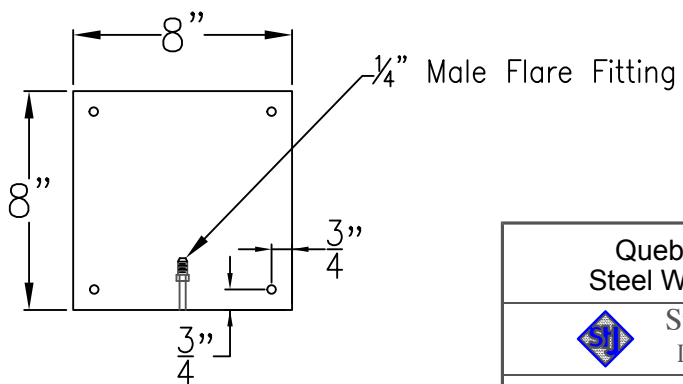

QUEBEC LARGE COPPER WALL BRACKET

Front View

Side View

Backplate

Lights are hand crafted
Dimensions may vary by 1/4"

Quebec Large Copper Wall Bracket	
 St. James LIGHTING	
SCALE: N.T.S.	DRAFT: B. Vial
FILE: QUEL	APP'D: J. Ragan
JOB: X	DATE: 9/15/17

QUEBEC LARGE STEEL WALL BRACKET

Front View

Side View

Backplate

Lights are hand crafted
Dimensions may vary by 1/4"

Quebec Large Steel Wall Bracket	
 St. James LIGHTING	
SCALE: N.T.S.	DRAFT: B. Vial
FILE: QUEL	APP'D: J. Ragan
JOB: X	DATE: 10/4/17

QUEBEC LARGE COPPER POST MOUNT

Fits over 3" post
1/4" Female Flare
Fitting

Lights are hand crafted
Dimensions may vary by 1/4"

Quebec Large Copper Post Mount	
 St. James LIGHTING	
SCALE: N.T.S.	DRAFT: B. Vial
FILE: QUEL	APP'D: J. Ragan
JOB: X	DATE: 10/4/17

QUEBEC LARGE HALF (CEILING) YOKE

Shortest height 40 $\frac{3}{8}$ "

Front View

Side View

Ceiling Mount

Lights are hand crafted
Dimensions may vary by 1/4"

Quebec Large Half (Ceiling) Yoke	
St. James LIGHTING	
SCALE: N.T.S.	DRAFT: B. Vial
FILE: QUEL	APP'D: J. Ragan
JOB: X	DATE: 10/4/17