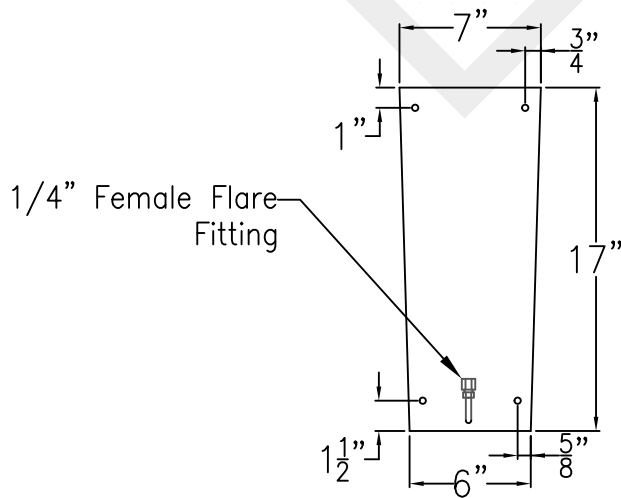

QUEBEC LARGE COPPER WALL BRACKET

Front View

Side View

Backplate

Lights are hand crafted
Dimensions may vary by 1/4"

Quebec Large Copper Wall Bracket	
 St. James LIGHTING	
SCALE: N.T.S.	DRAFT: B. Vial
FILE: QUEL	APP'D: J. Ragan
JOB: X	DATE: 9/15/17

QUEBEC LARGE STEEL WALL BRACKET

Front View

Side View

Backplate

Lights are hand crafted
Dimensions may vary by 1/4"

Quebec Large Steel Wall Bracket	
 St. James LIGHTING	
SCALE: N.T.S.	DRAFT: B. Vial
FILE: QUEL	APP'D: J. Ragan
JOB: X	DATE: 10/4/17

QUEBEC LARGE COPPER POST MOUNT

Fits over 3" post
1/4" Female Flare
Fitting

Lights are hand crafted
Dimensions may vary by 1/4"

Quebec Large Copper Post Mount	
 St. James LIGHTING	
SCALE: N.T.S.	DRAFT: B. Vial
FILE: QUEL	APP'D: J. Ragan
JOB: X	DATE: 10/4/17

QUEBEC LARGE HALF (CEILING) YOKE

Shortest height 40 $\frac{3}{8}$ "

Front View

Side View

Ceiling Mount

Lights are hand crafted
Dimensions may vary by 1/4"

Quebec Large Half (Ceiling) Yoke	
St. James LIGHTING	
SCALE: N.T.S.	DRAFT: B. Vial
FILE: QUEL	APP'D: J. Ragan
JOB: X	DATE: 10/4/17