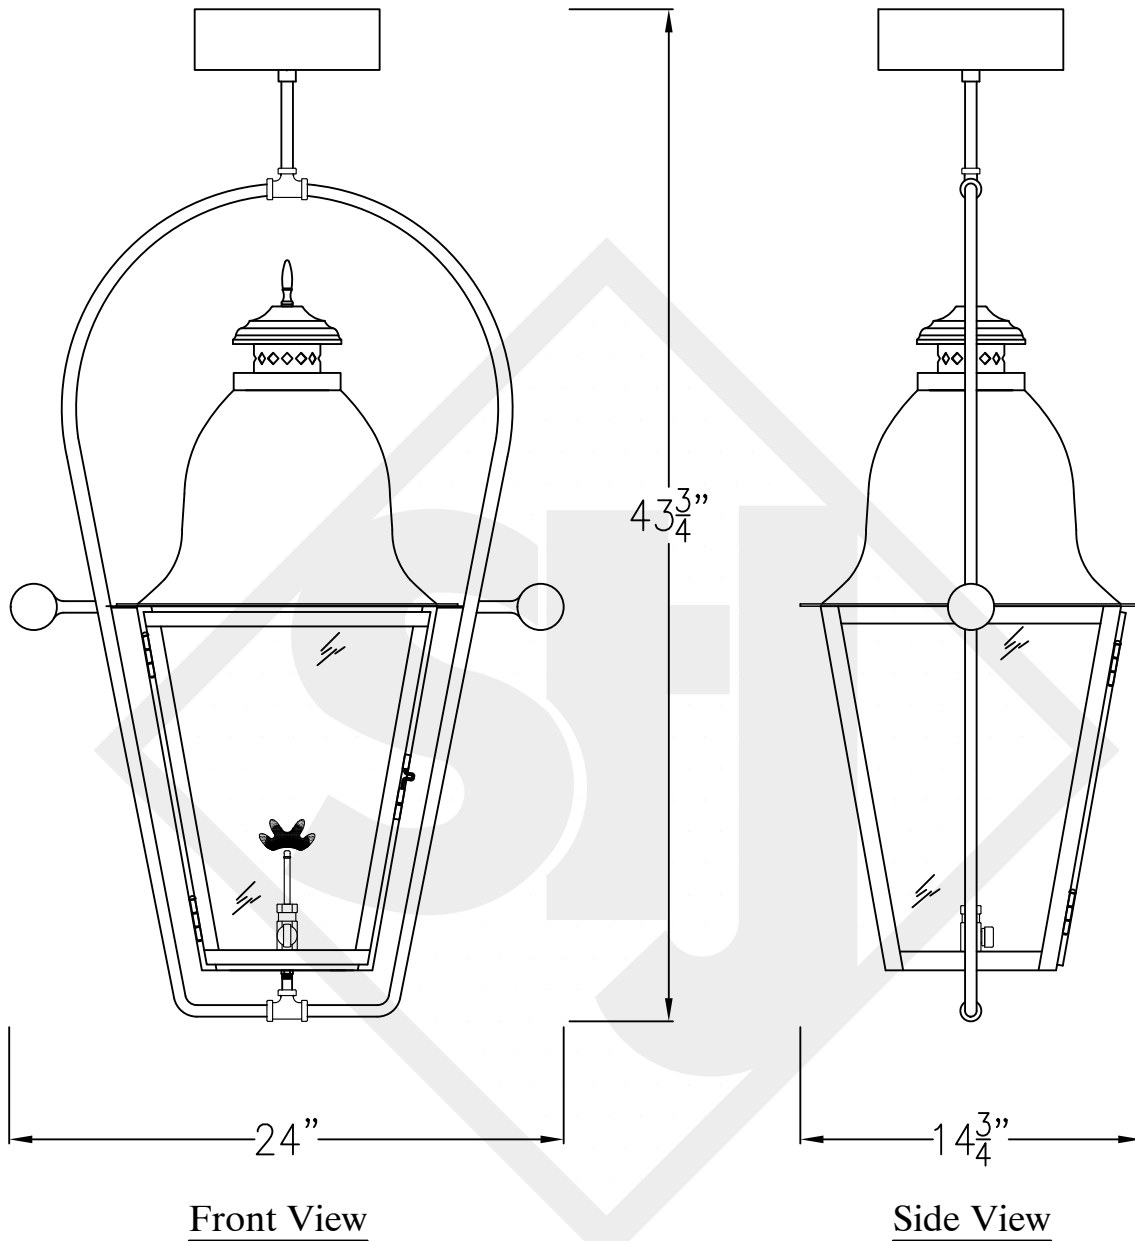

QUEBEC LARGE FULL YOKE

Shortest Height 42 1/8"

Ceiling Mount

Lights are hand crafted
Dimensions may vary by 1/4"

Quebec Large Full Yoke	
St. James LIGHTING	
SCALE: N.T.S.	DRAFT: B. Vial
FILE: QUEL	APP'D: J. Ragan
JOB: X	DATE: 10/4/17