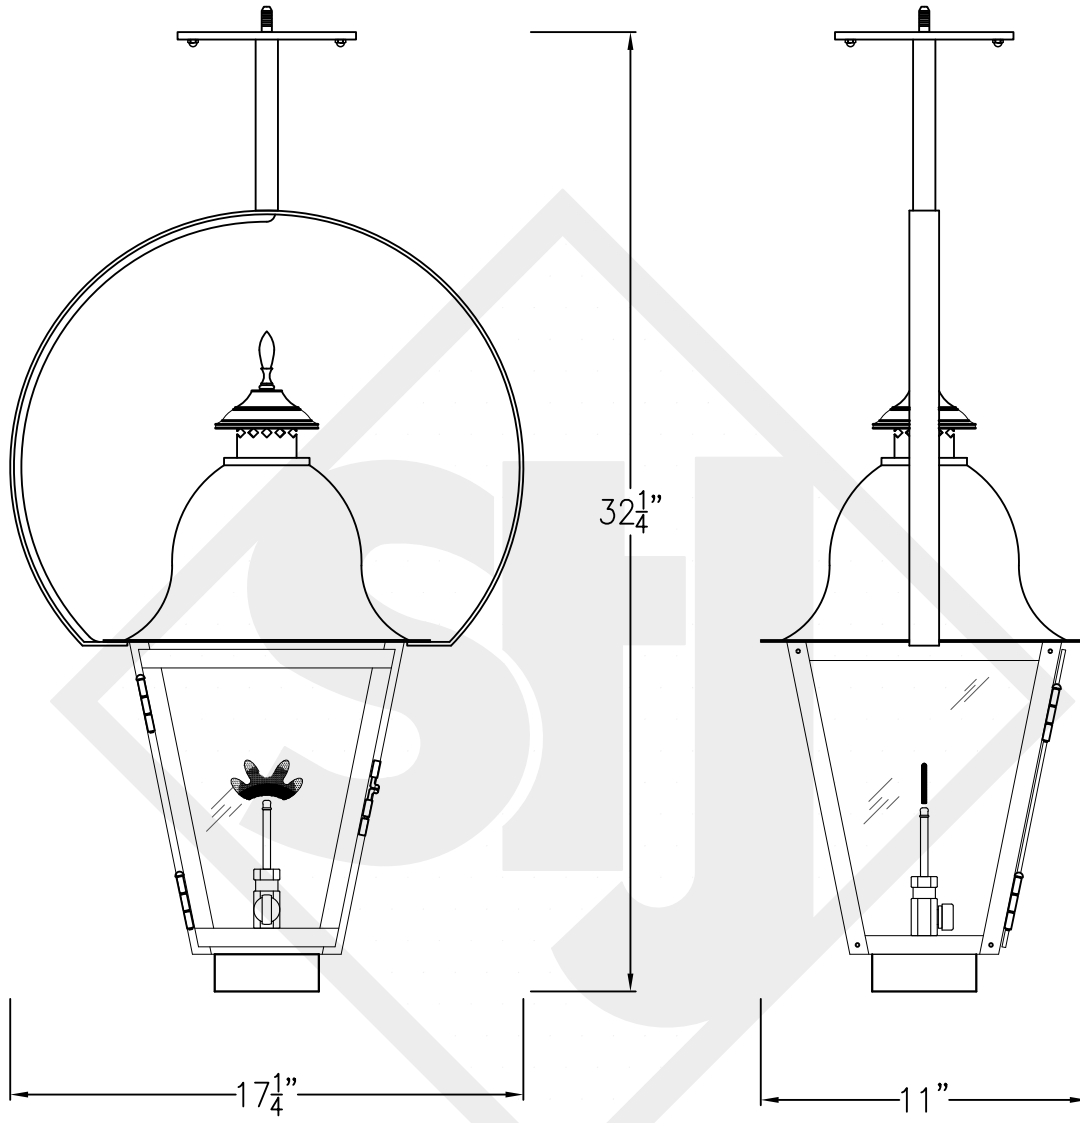

QUEBEC SMALL COPPER WALL MOUNT

Front View

Side View

Backplate

Lights are hand crafted
Dimensions may vary by 1/4"

Quebec Small Copper Wall Bracket	
St. James LIGHTING	
SCALE: N.T.S.	DRAFT: B. Vial
FILE: QUES	APP'D: J. Ragan
JOB: X	DATE: 9/15/17

QUEBEC SMALL STEEL WALL MOUNT

Front View

Side View

Backplate

Lights are hand crafted
Dimensions may vary by 1/4"

Quebec Small Steel Wall Mount	
St. James LIGHTING	
SCALE: N.T.S.	DRAFT: B. Vial
FILE: QUES	APP'D: J. Ragan
JOB: X	DATE: 4/6/17

QUEBEC SMALL COPPER POST MOUNT

Front View

Side View

Fits over 3" post
1/4" Female Flare
Fitting

Lights are hand crafted
Dimensions may vary by 1/4"

Quebec Small Copper Post Mount	
 St. James LIGHTING	
SCALE: N.T.S.	DRAFT: B. Vial
FILE: QUES	APP'D: J. Ragan
JOB: X	DATE: 10/2/17

QUEBEC SMALL HALF YOKE

Shortest Height 31"

Front View

Side View

Ceiling Mount

Lights are hand crafted
Dimensions may vary by 1/4"

Quebec Small Half Yoke	
St. James LIGHTING	
SCALE: N.T.S.	DRAFT: B. Vial
FILE: QUES	APP'D: J. Ragan
JOB: X	DATE: 10/2/17