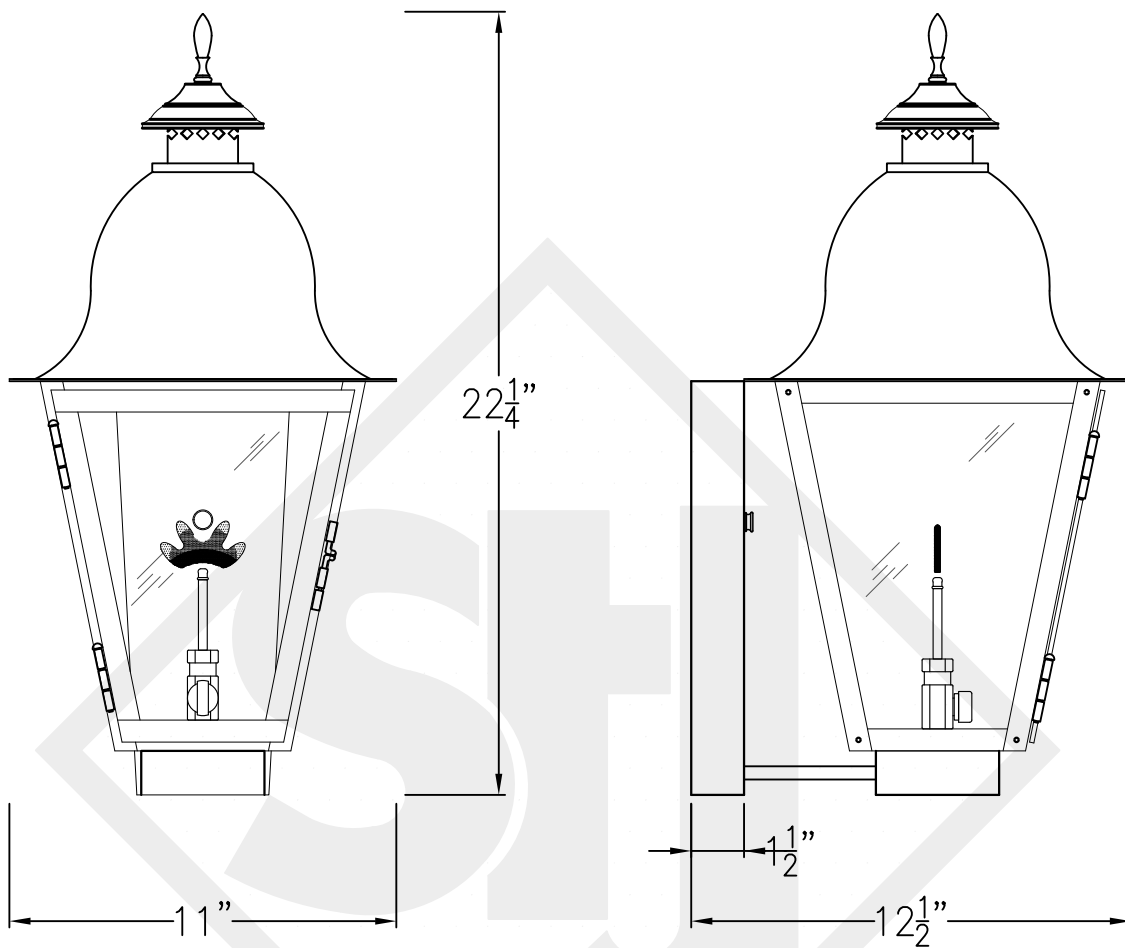

QUEBEC SMALL COPPER WALL MOUNT

Front View

Side View

Backplate

Lights are hand crafted
Dimensions may vary by 1/4"

Quebec Small Copper Wall Bracket	
St. James LIGHTING	
SCALE: N.T.S.	DRAFT: B. Vial
FILE: QUES	APP'D: J. Ragan
JOB: X	DATE: 9/15/17

QUEBEC SMALL STEEL WALL MOUNT

Front View

Side View

Backplate

Lights are hand crafted
Dimensions may vary by 1/4"

Quebec Small Steel Wall Mount	
St. James LIGHTING	
SCALE: N.T.S.	DRAFT: B. Vial
FILE: QUES	APP'D: J. Ragan
JOB: X	DATE: 4/6/17

QUEBEC SMALL COPPER POST MOUNT

Front View

Side View

Fits over 3" post
1/4" Female Flare
Fitting

Lights are hand crafted
Dimensions may vary by 1/4"

Quebec Small Copper Post Mount	
 St. James LIGHTING	
SCALE: N.T.S.	DRAFT: B. Vial
FILE: QUES	APP'D: J. Ragan
JOB: X	DATE: 10/2/17

QUEBEC SMALL HALF YOKE

Shortest Height 31"

Front View

Side View

Ceiling Mount

Lights are hand crafted
Dimensions may vary by 1/4"

Quebec Small Half Yoke	
St. James LIGHTING	
SCALE: N.T.S.	DRAFT: B. Vial
FILE: QUES	APP'D: J. Ragan
JOB: X	DATE: 10/2/17