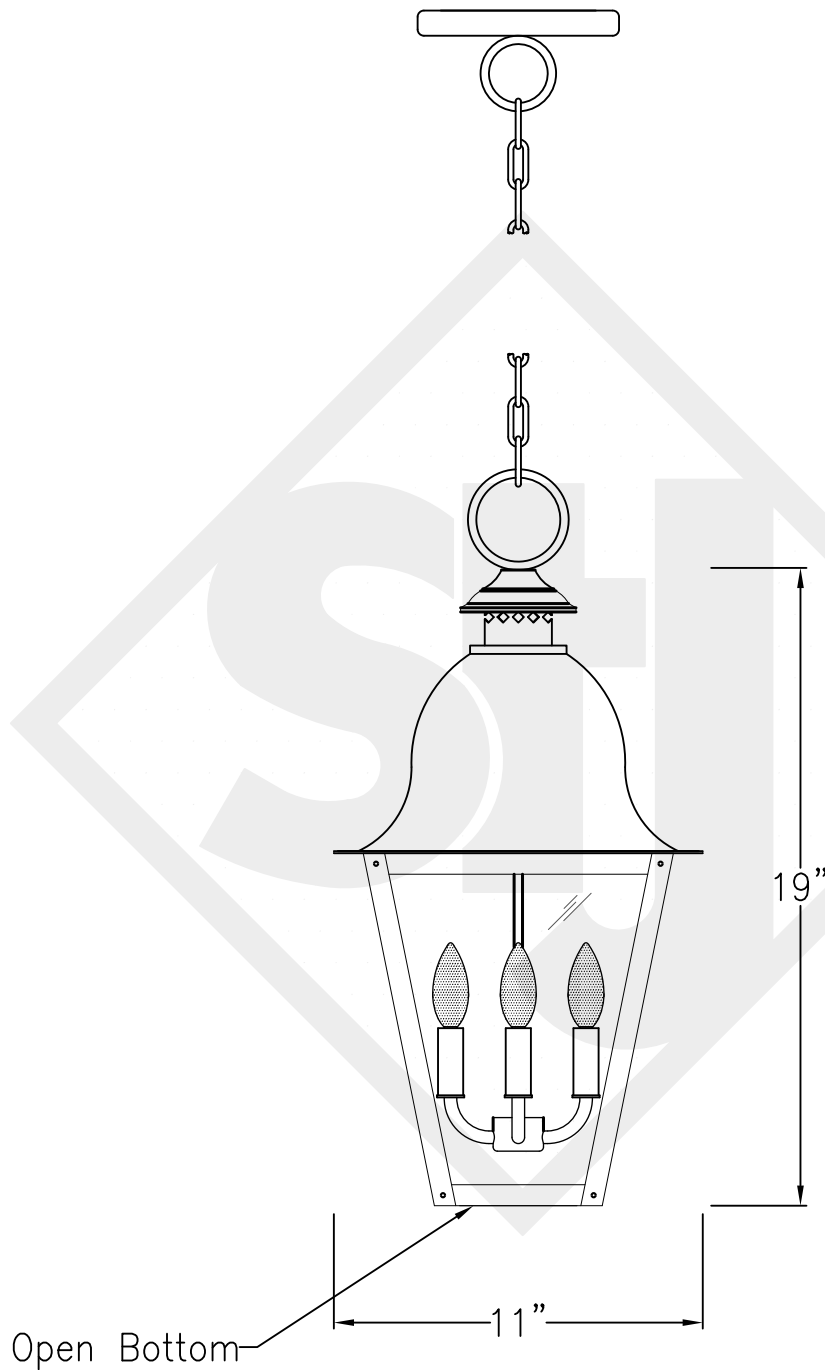

QUEBEC SMALL CHAIN HUNG PENDANT

Comes standard w/
6' of chain

Front View

Lights are hand crafted
Dimensions may vary by 1/4"

Quebec Small Chain Hung Pendant	
St. James LIGHTING	
SCALE: N.T.S.	DRAFT: B. Vial
FILE: QUES	APP'D: J. Ragan
JOB: X	DATE: 10/2/17