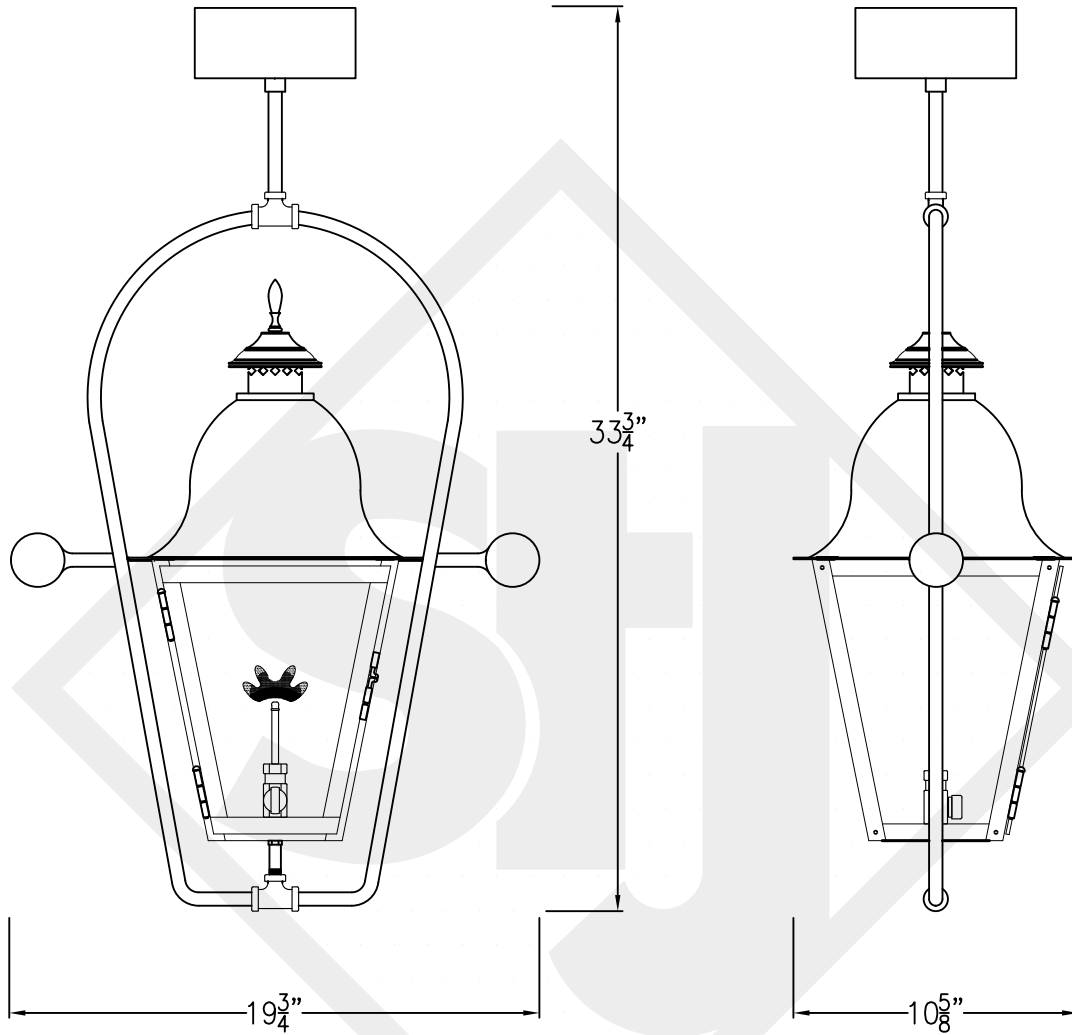

QUEBEC SMALL YOKE

Shortest Height 32 $\frac{3}{8}$ "

Front View

Side View