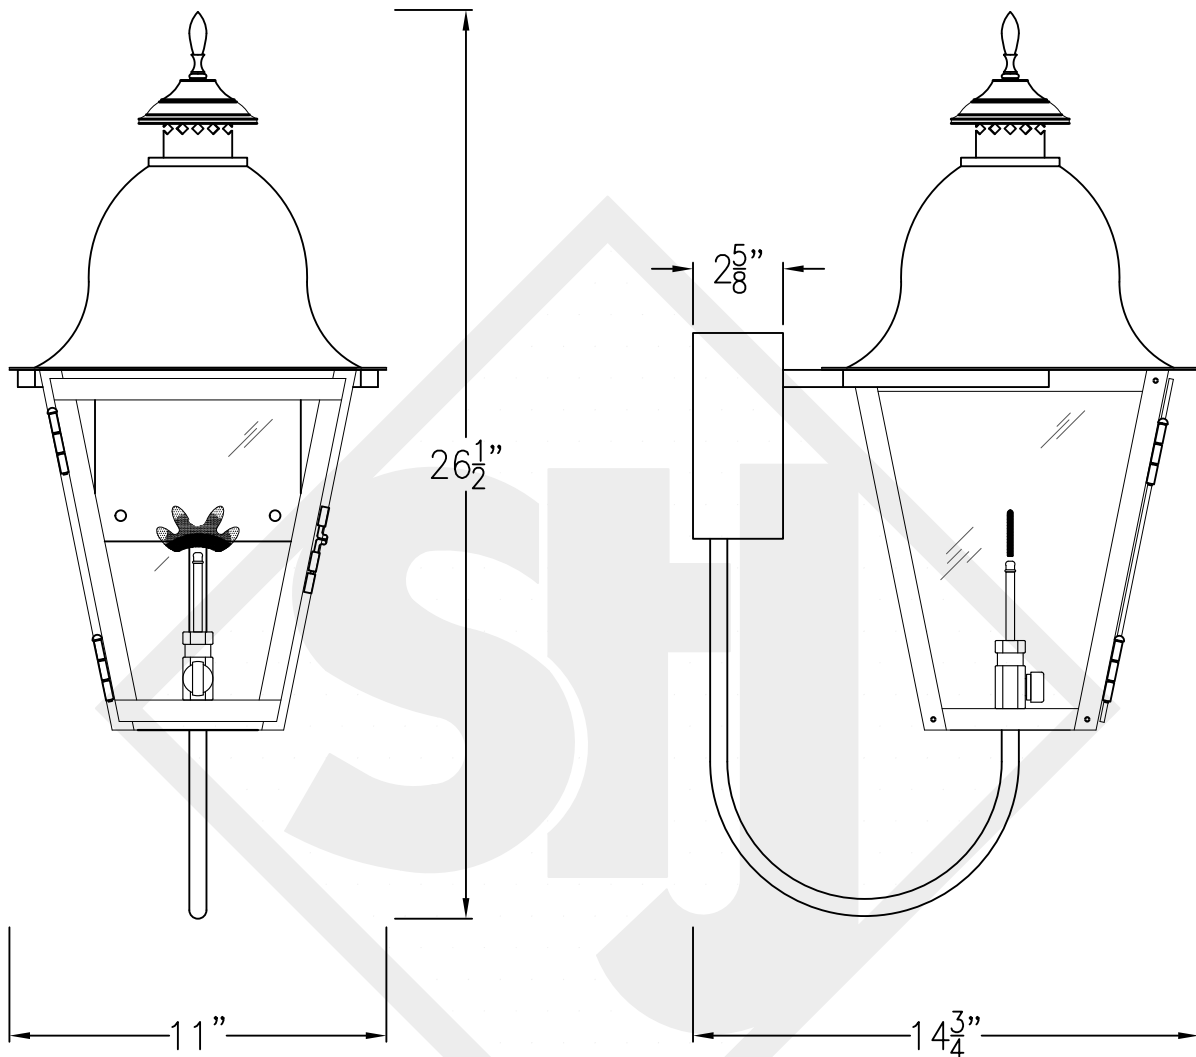

QUEBEC SMALL COPPER WALL MOUNT

Front View

Side View

Backplate

Lights are hand crafted
Dimensions may vary by 1/4"

Quebec Small Copper Wall Bracket	
St. James LIGHTING	
SCALE: N.T.S.	DRAFT: B. Vial
FILE: QUES	APP'D: J. Ragan
JOB: X	DATE: 9/15/17

QUEBEC SMALL STEEL WALL MOUNT

Front View

Side View

Backplate

Lights are hand crafted
Dimensions may vary by 1/4"

Quebec Small Steel Wall Mount	
St. James LIGHTING	
SCALE: N.T.S.	DRAFT: B. Vial
FILE: QUES	APP'D: J. Ragan
JOB: X	DATE: 4/6/17

QUEBEC SMALL COPPER POST MOUNT

Front View

Side View

Fits over 3" post
1/4" Female Flare
Fitting

Lights are hand crafted
Dimensions may vary by 1/4"

Quebec Small Copper Post Mount	
 St. James LIGHTING	
SCALE: N.T.S.	DRAFT: B. Vial
FILE: QUES	APP'D: J. Ragan
JOB: X	DATE: 10/2/17

QUEBEC SMALL CHAIN HUNG PENDANT

Comes standard w/
6' of chain

Front View

Lights are hand crafted
Dimensions may vary by 1/4"

Quebec Small Chain Hung Pendant	
 St. James LIGHTING	
SCALE: N.T.S.	DRAFT: B. Vial
FILE: QUES	APP'D: J. Ragan
JOB: X	DATE: 10/2/17