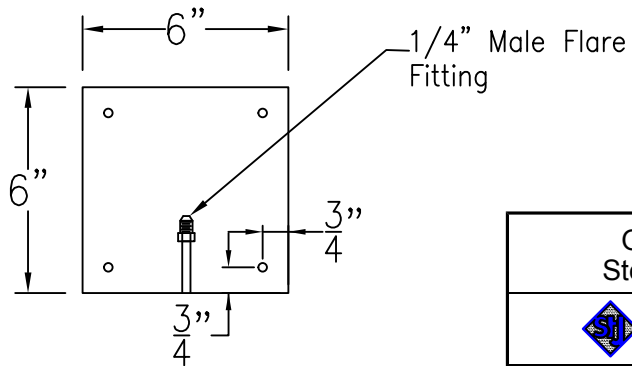

QUEBEC SMALL COPPER WALL MOUNT

Front View

Side View

Backplate

Lights are hand crafted
Dimensions may vary by 1/4"

Quebec Small Copper Wall Bracket	
St. James LIGHTING	
SCALE: N.T.S.	DRAFT: B. Vial
FILE: QUES	APP'D: J. Ragan
JOB: X	DATE: 9/15/17

QUEBEC SMALL STEEL WALL MOUNT

Front View

Side View

Backplate

Lights are hand crafted
Dimensions may vary by 1/4"

Quebec Small Steel Wall Mount	
St. James LIGHTING	
SCALE: N.T.S.	DRAFT: B. Vial
FILE: QUES	APP'D: J. Ragan
JOB: X	DATE: 4/6/17

QUEBEC SMALL COPPER POST MOUNT

Front View

Side View

Fits over 3" post
1/4" Female Flare
Fitting

Lights are hand crafted
Dimensions may vary by 1/4"

Quebec Small Copper Post Mount	
 St. James LIGHTING	
SCALE: N.T.S.	DRAFT: B. Vial
FILE: QUES	APP'D: J. Ragan
JOB: X	DATE: 10/2/17

QUEBEC SMALL CHAIN HUNG PENDANT

Comes standard w/
6' of chain

Front View

Lights are hand crafted
Dimensions may vary by 1/4"

Quebec Small Chain Hung Pendant	
 St. James LIGHTING	
SCALE: N.T.S.	DRAFT: B. Vial
FILE: QUES	APP'D: J. Ragan
JOB: X	DATE: 10/2/17