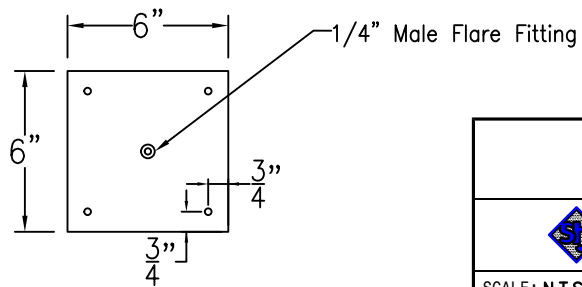

QUEBEC SMALL COPPER POST MOUNT

Front View

Side View

Fits over 3" post
1/4" Female Flare
Fitting

Lights are hand crafted
Dimensions may vary by 1/4"

Quebec Small Copper Post Mount	
 St. James LIGHTING	
SCALE: N.T.S.	DRAFT: B. Vial
FILE: QUES	APP'D: J. Ragan
JOB: X	DATE: 10/2/17

QUEBEC SMALL HALF YOKE

Shortest Height 31"

Front View

Side View

Ceiling Mount

Lights are hand crafted
Dimensions may vary by 1/4"

Quebec Small Half Yoke	
St. James LIGHTING	
SCALE: N.T.S.	DRAFT: B. Vial
FILE: QUES	APP'D: J. Ragan
JOB: X	DATE: 10/2/17

QUEBEC SMALL YOKE

Shortest Height 32 $\frac{3}{8}$ "

Front View

Side View

Ceiling Mount

Lights are hand crafted
Dimensions may vary by 1/4"

Quebec Small Yoke	
St. James LIGHTING	
SCALE: N.T.S.	DRAFT: B. Vial
FILE: QUES	APP'D: J. Ragan
JOB: X	DATE: 10/2/17

QUEBEC SMALL CHAIN HUNG PENDANT

Comes standard w/
6' of chain

Front View

Lights are hand crafted
Dimensions may vary by 1/4"

Quebec Small Chain Hung Pendant	
 St. James LIGHTING	
SCALE: N.T.S.	DRAFT: B. Vial
FILE: QUES	APP'D: J. Ragan
JOB: X	DATE: 10/2/17