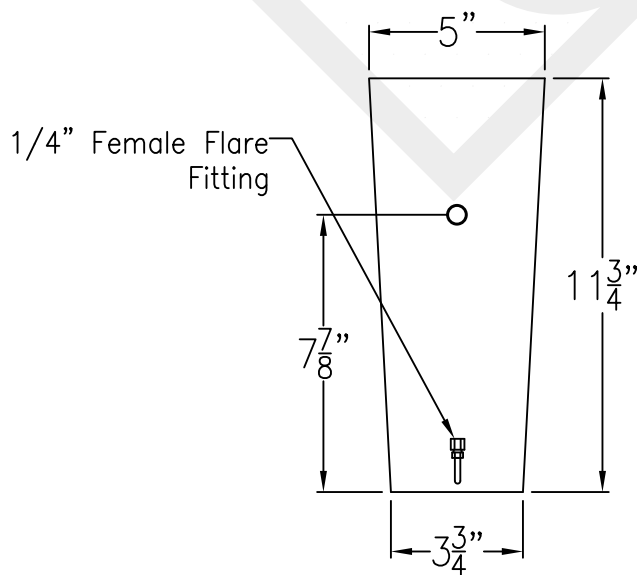

QUEBEC SMALL COPPER WALL MOUNT

Front View

Side View

Backplate

Lights are hand crafted
Dimensions may vary by 1/4"

Quebec Small Copper Wall Bracket	
St. James LIGHTING	
SCALE: N.T.S.	DRAFT: B. Vial
FILE: QUES	APP'D: J. Ragan
JOB: X	DATE: 9/15/17

QUEBEC SMALL STEEL WALL MOUNT

Front View

Side View

Backplate

Lights are hand crafted
Dimensions may vary by 1/4"

Quebec Small Steel Wall Mount	
St. James LIGHTING	
SCALE: N.T.S.	DRAFT: B. Vial
FILE: QUES	APP'D: J. Ragan
JOB: X	DATE: 4/6/17

QUEBEC SMALL COPPER POST MOUNT

Front View

Side View

Fits over 3" post
1/4" Female Flare
Fitting

Lights are hand crafted
Dimensions may vary by 1/4"

Quebec Small Copper Post Mount	
 St. James LIGHTING	
SCALE: N.T.S.	DRAFT: B. Vial
FILE: QUES	APP'D: J. Ragan
JOB: X	DATE: 10/2/17

QUEBEC SMALL HALF YOKE

Shortest Height 31"

Front View

Side View

Ceiling Mount

Lights are hand crafted
Dimensions may vary by 1/4"

Quebec Small Half Yoke	
St. James LIGHTING	
SCALE: N.T.S.	DRAFT: B. Vial
FILE: QUES	APP'D: J. Ragan
JOB: X	DATE: 10/2/17