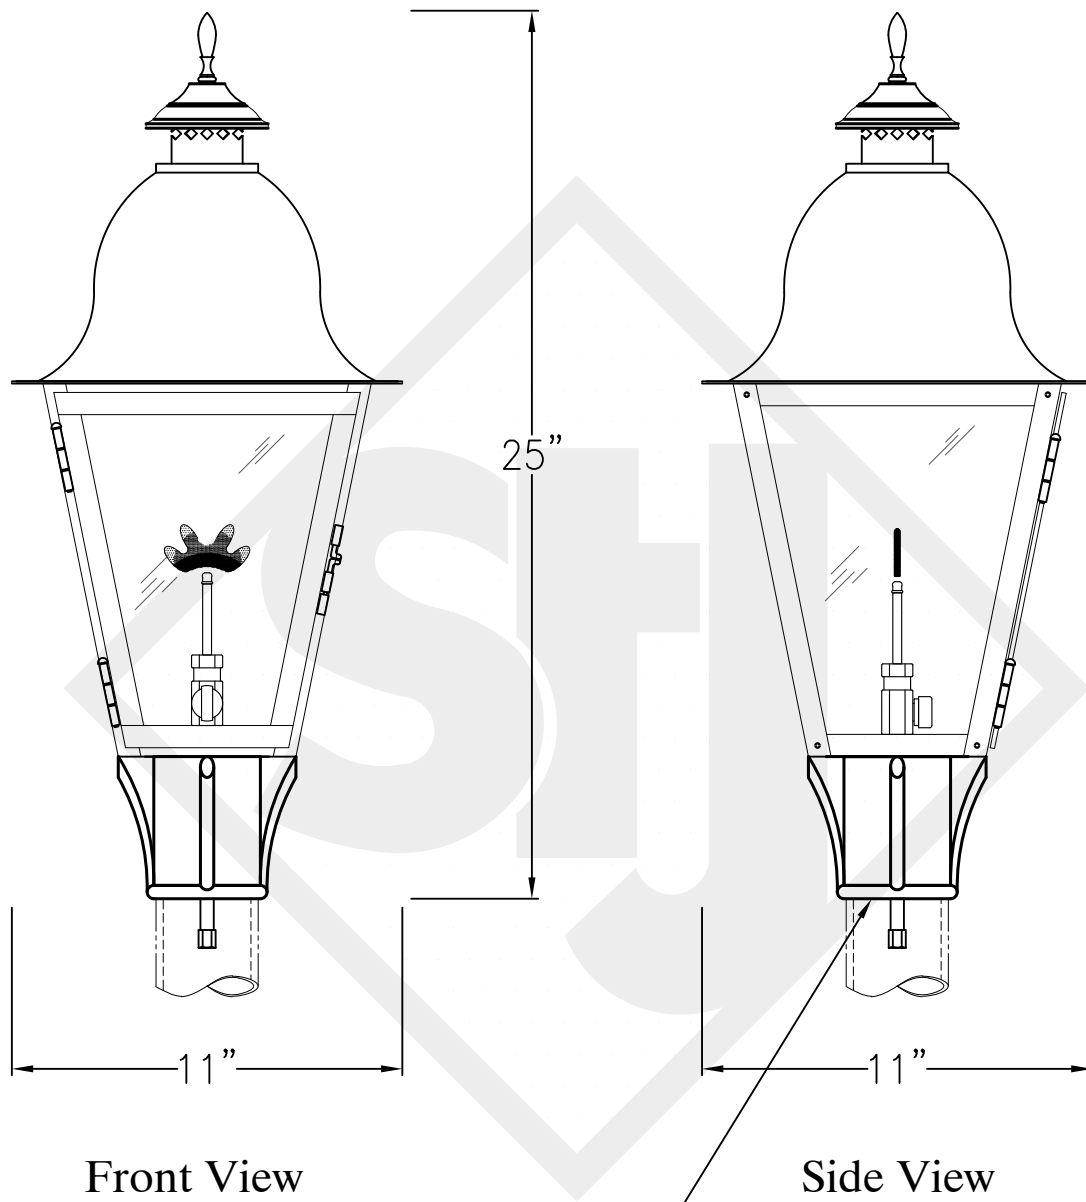

QUEBEC SMALL COPPER WALL MOUNT

Front View

Side View

Backplate

Lights are hand crafted
Dimensions may vary by 1/4"

Quebec Small Copper Wall Bracket	
St. James LIGHTING	
SCALE: N.T.S.	DRAFT: B. Vial
FILE: QUES	APP'D: J. Ragan
JOB: X	DATE: 9/15/17

QUEBEC SMALL STEEL WALL MOUNT

Front View

Side View

Backplate

Lights are hand crafted
Dimensions may vary by 1/4"

Quebec Small Steel Wall Mount	
St. James LIGHTING	
SCALE: N.T.S.	DRAFT: B. Vial
FILE: QUES	APP'D: J. Ragan
JOB: X	DATE: 4/6/17

QUEBEC SMALL COPPER POST MOUNT

Front View

Side View

Fits over 3" post
1/4" Female Flare
Fitting

Lights are hand crafted
Dimensions may vary by 1/4"

Quebec Small Copper Post Mount	
 St. James LIGHTING	
SCALE: N.T.S.	DRAFT: B. Vial
FILE: QUES	APP'D: J. Ragan
JOB: X	DATE: 10/2/17

QUEBEC SMALL HALF YOKE

Shortest Height 31"

Front View

Side View

Ceiling Mount

Lights are hand crafted
Dimensions may vary by 1/4"

Quebec Small Half Yoke	
St. James LIGHTING	
SCALE: N.T.S.	DRAFT: B. Vial
FILE: QUES	APP'D: J. Ragan
JOB: X	DATE: 10/2/17