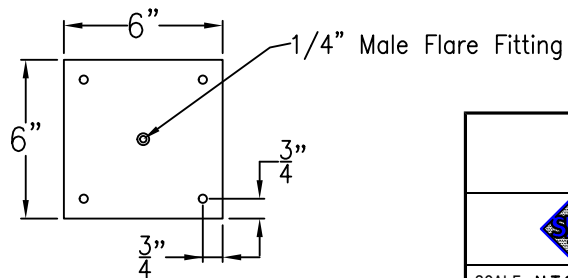

QUEBEC SMALL COPPER WALL MOUNT

Front View

Side View

Backplate

Lights are hand crafted
Dimensions may vary by 1/4"

Quebec Small Copper Wall Bracket	
St. James LIGHTING	
SCALE: N.T.S.	DRAFT: B. Vial
FILE: QUES	APP'D: J. Ragan
JOB: X	DATE: 9/15/17

QUEBEC SMALL STEEL WALL MOUNT

Front View

Side View

Backplate

Lights are hand crafted
Dimensions may vary by 1/4"

Quebec Small Steel Wall Mount	
St. James LIGHTING	
SCALE: N.T.S.	DRAFT: B. Vial
FILE: QUES	APP'D: J. Ragan
JOB: X	DATE: 4/6/17

QUEBEC SMALL COPPER POST MOUNT

Front View

Side View

Fits over 3" post
1/4" Female Flare
Fitting

Lights are hand crafted
Dimensions may vary by 1/4"

Quebec Small Copper Post Mount	
 St. James LIGHTING	
SCALE: N.T.S.	DRAFT: B. Vial
FILE: QUES	APP'D: J. Ragan
JOB: X	DATE: 10/2/17

QUEBEC SMALL HALF YOKE

Shortest Height 31"

Front View

Side View

Ceiling Mount

Lights are hand crafted
Dimensions may vary by 1/4"

Quebec Small Half Yoke	
St. James LIGHTING	
SCALE: N.T.S.	DRAFT: B. Vial
FILE: QUES	APP'D: J. Ragan
JOB: X	DATE: 10/2/17