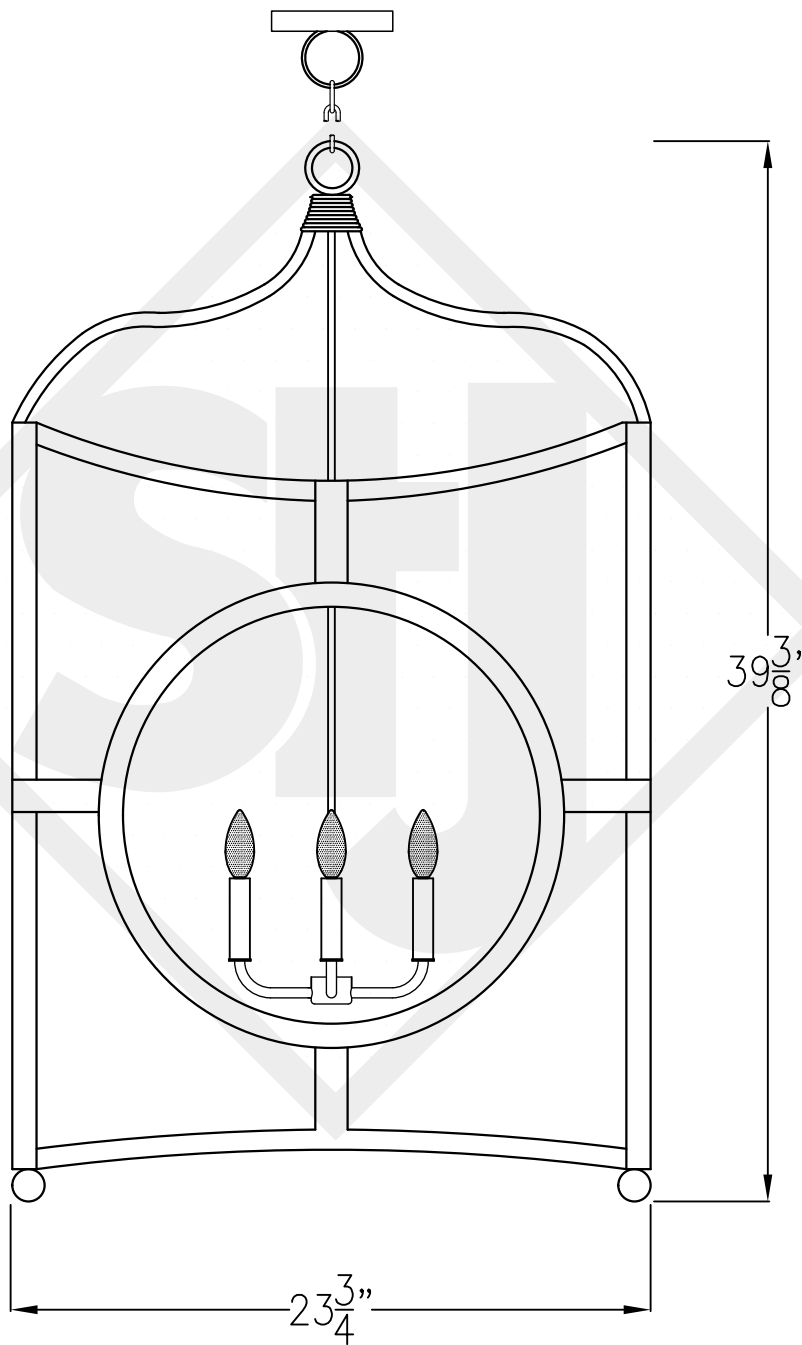

# BONSAI HANGING CAGE GRANDE

Quad Candelabra  
Comes standard w/ 6'  
of chain

Front View

Lights are hand crafted  
Dimensions may vary by 1/4"

Bonsai Grande	
St. James LIGHTING	
SCALE: N.T.S.	DRAFT: B. Vial
FILE: BON	APP'D: J. Ragan
JOB: X	DATE: 9/27/17