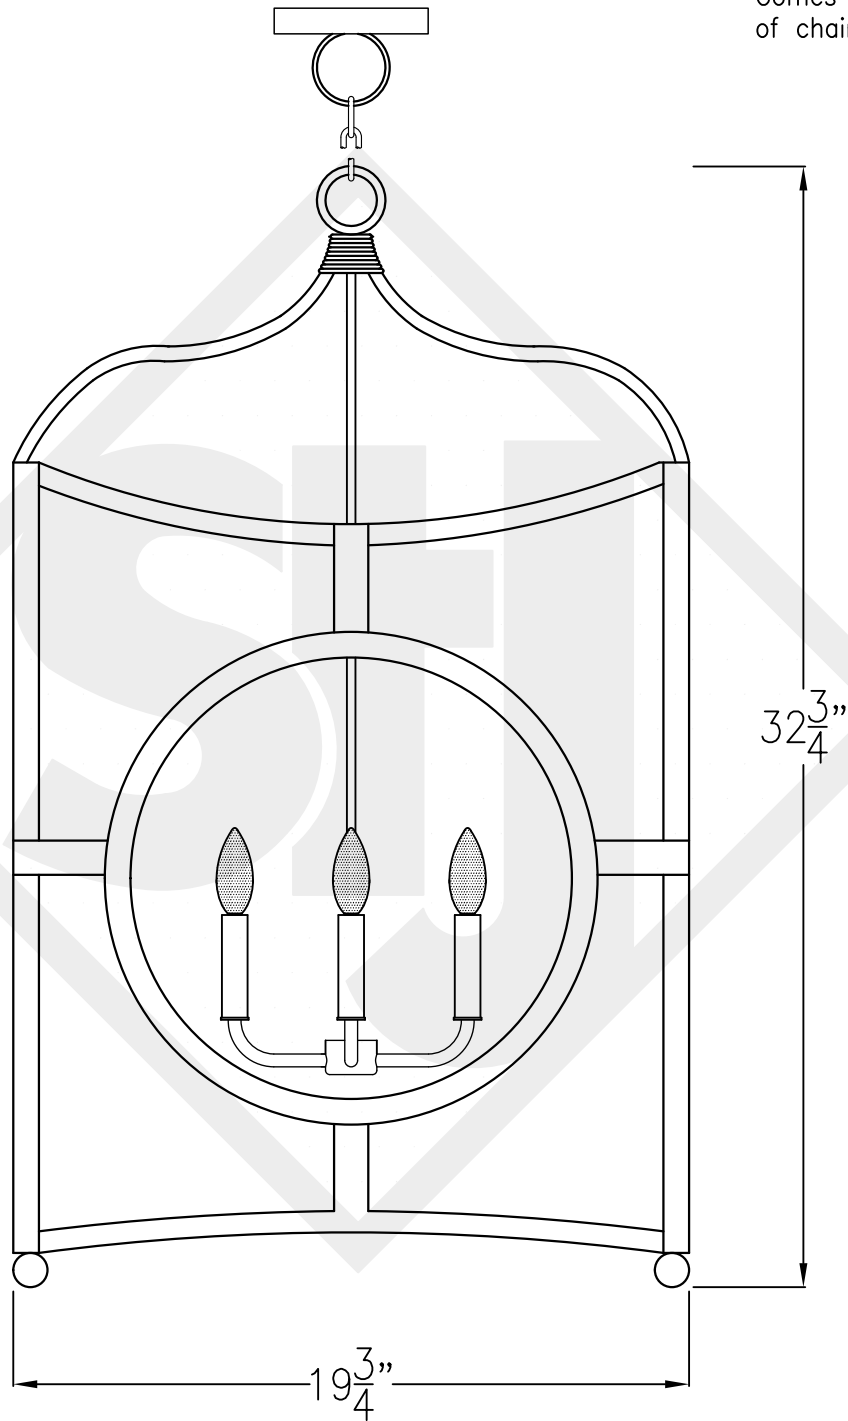

BONSAI HANGING CAGE LARGE

Quad Candelabra
Comes standard w/ 6'
of chain

Front View

Lights are hand crafted
Dimensions may vary by 1/4"

Bonsai Large	
 St. James LIGHTING	
SCALE: N.T.S.	DRAFT: B. Vial
FILE: BON	APP'D: J. Ragan
JOB: X	DATE: 9/27/17