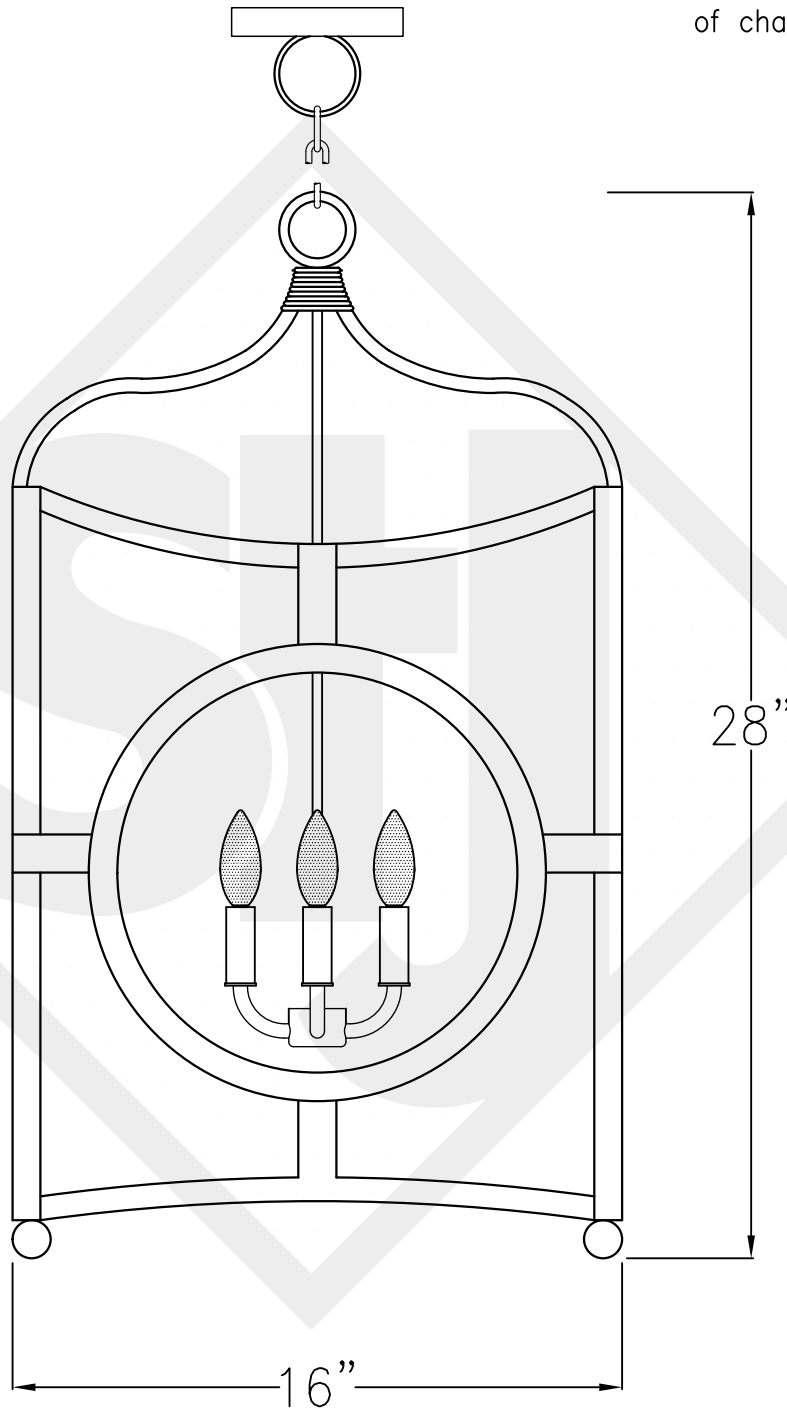

# BONSAI HANGING CAGE MEDIUM

Triple Candelabra  
Comes standard w/ 6'  
of chain

Front View

Lights are hand crafted  
Dimensions may vary by 1/4"

Bonsai Medium	
 St. James LIGHTING	
SCALE: N.T.S.	DRAFT: B. Vial
FILE: BON	APP'D: J. Ragan
JOB: X	DATE: 9/27/17