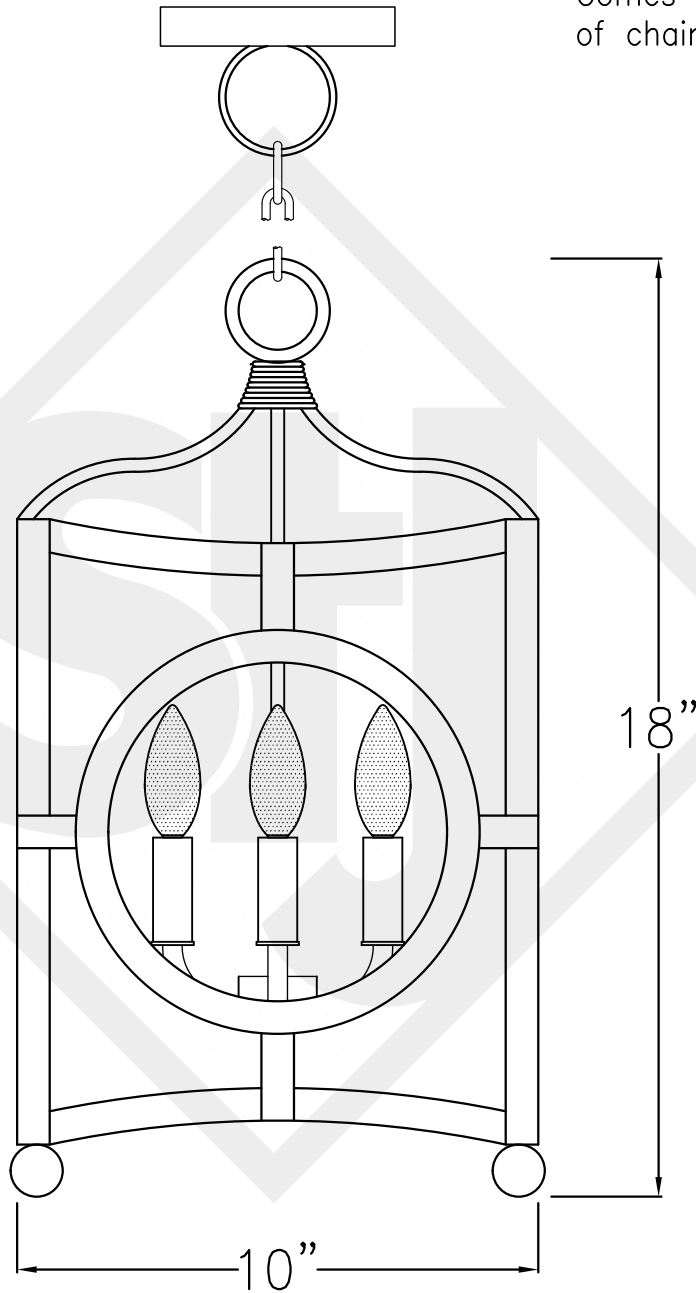

BONSAI HANGING CAGE MINI

Triple Candelabra
Comes standard w/ 6'
of chain

Front View

Lights are hand crafted
Dimensions may vary by 1/4"

Bonsai Mini	
 St. James LIGHTING	
SCALE: N.T.S.	DRAFT: B. Vial
FILE: BON	APP'D: J. Ragan
JOB: X	DATE: 9/27/17