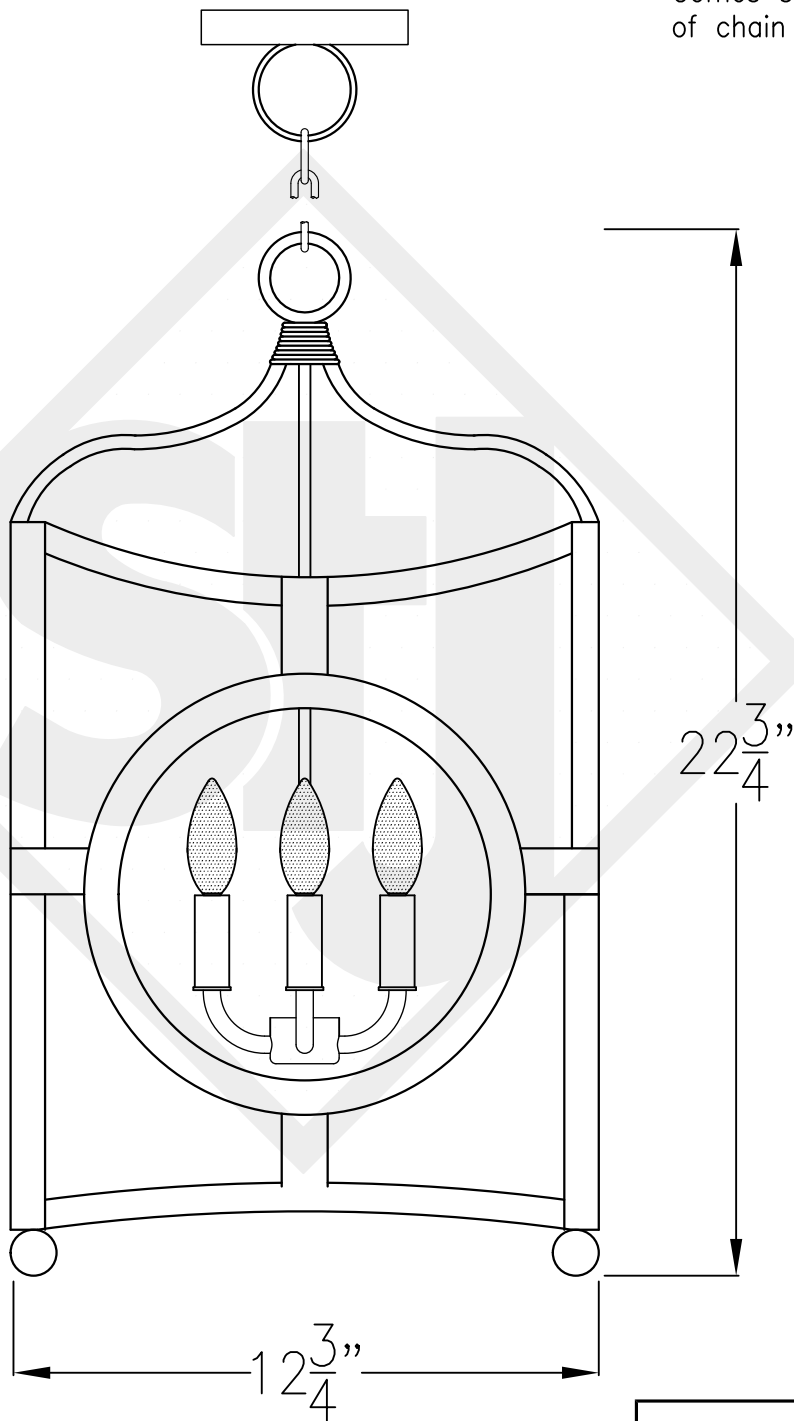

BONSAI HANGING CAGE SMALL

Triple Candelabra
Comes standard w/ 6'
of chain

Front View

Lights are hand crafted
Dimensions may vary by 1/4"

Bonsai Small	
 St. James LIGHTING	
SCALE: N.T.S.	DRAFT: B. Vial
FILE: BON	APP'D: J. Ragan
JOB: X	DATE: 9/27/17