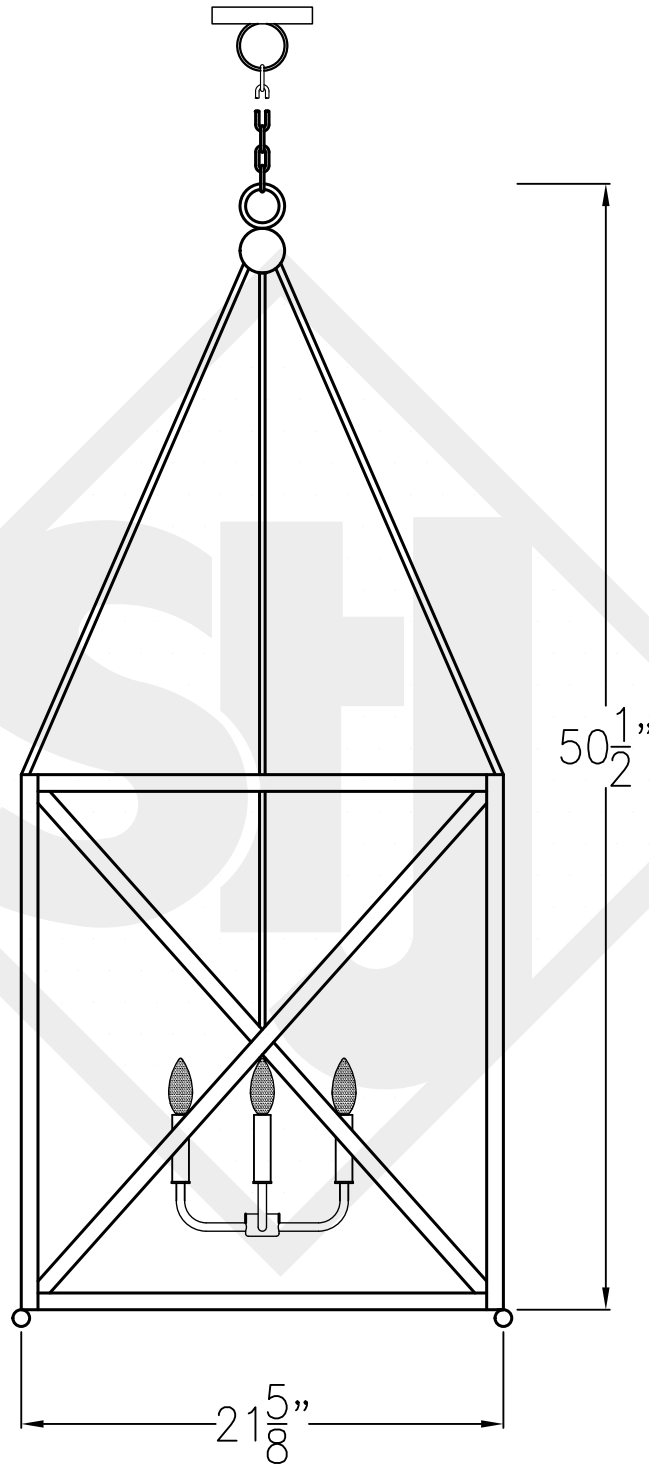

# CORTLAND GRANDE HANGING CAGE

Quad Candelabra  
Comes standard w/  
6' of chain

Front View

Lights are hand crafted  
Dimensions may vary by 1/4"

Cortland Grande	
St. James LIGHTING	
SCALE: N.T.S.	DRAFT: J. Murry
FILE: CORT	APP'D: J. Ragan
JOB: X	DATE: 7/7/17