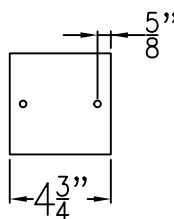

CORTLAND LARGE HANGING CAGE

Quad Candelabra
Comes standard w/
6' of chain

Front View

Ceiling Canopy

Lights are hand crafted
Dimensions may vary by 1/4"

Cortland Large	
St. James LIGHTING	
SCALE: N.T.S.	DRAFT: B. Vial
FILE: CORT	APP'D: J. Ragan
JOB: X	DATE: 10/30/17