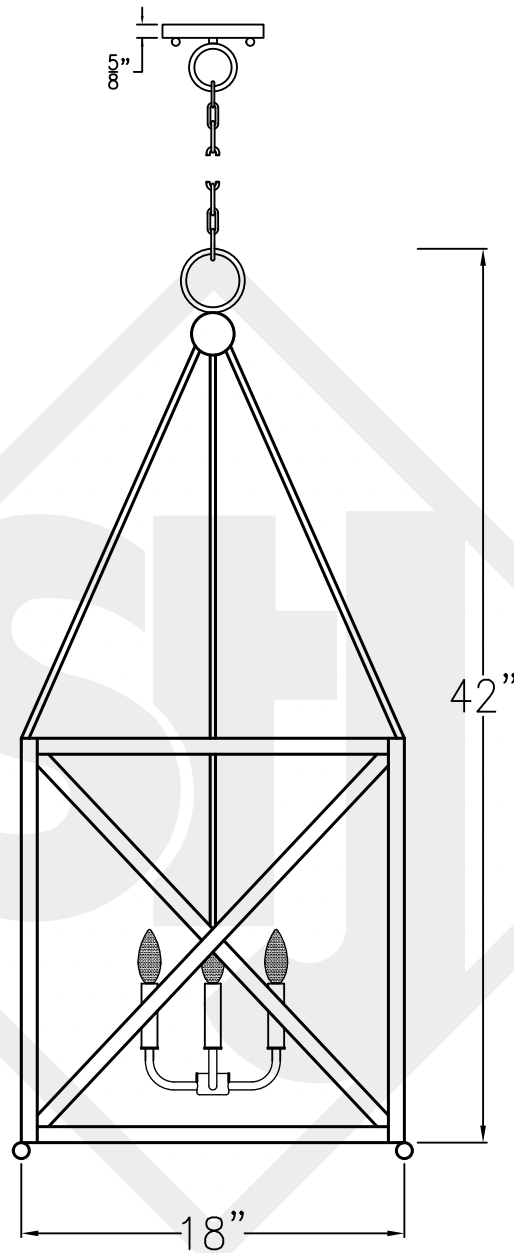

CORTLAND LARGE HANGING CAGE

Quad Candelabra
Comes standard w/
6' of chain

Front View

Ceiling Canopy

Lights are hand crafted
Dimensions may vary by 1/4"

Cortland Large	
St. James LIGHTING	
SCALE: N.T.S.	DRAFT: B. Vial
FILE: CORT	APP'D: J. Ragan
JOB: X	DATE: 10/30/17