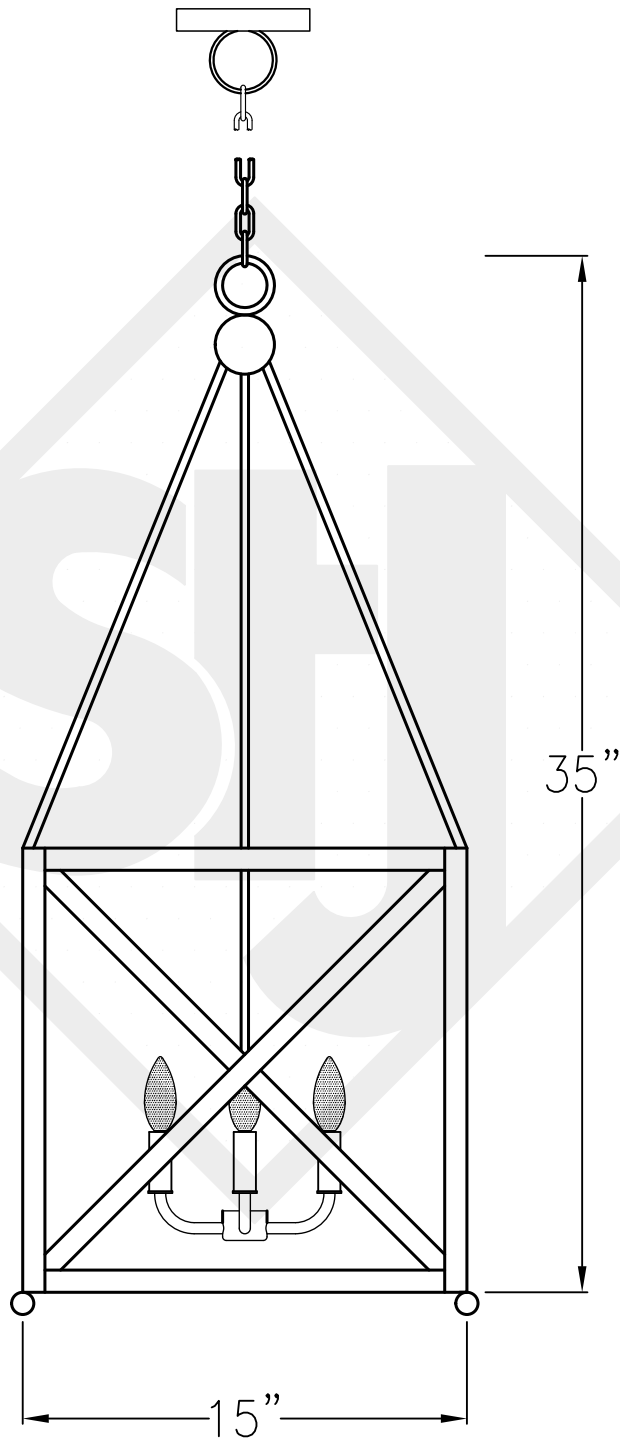

CORTLAND MEDIUM HANGING CAGE

Triple Candelabra
Comes standard w/
6' of chain

Front View

Lights are hand crafted
Dimensions may vary by 1/4"

Cortland Medium	
 St. James LIGHTING	
SCALE: N.T.S.	DRAFT: J. Murry
FILE: CORT	APP'D: J. Ragan
JOB: X	DATE: 8/23/17