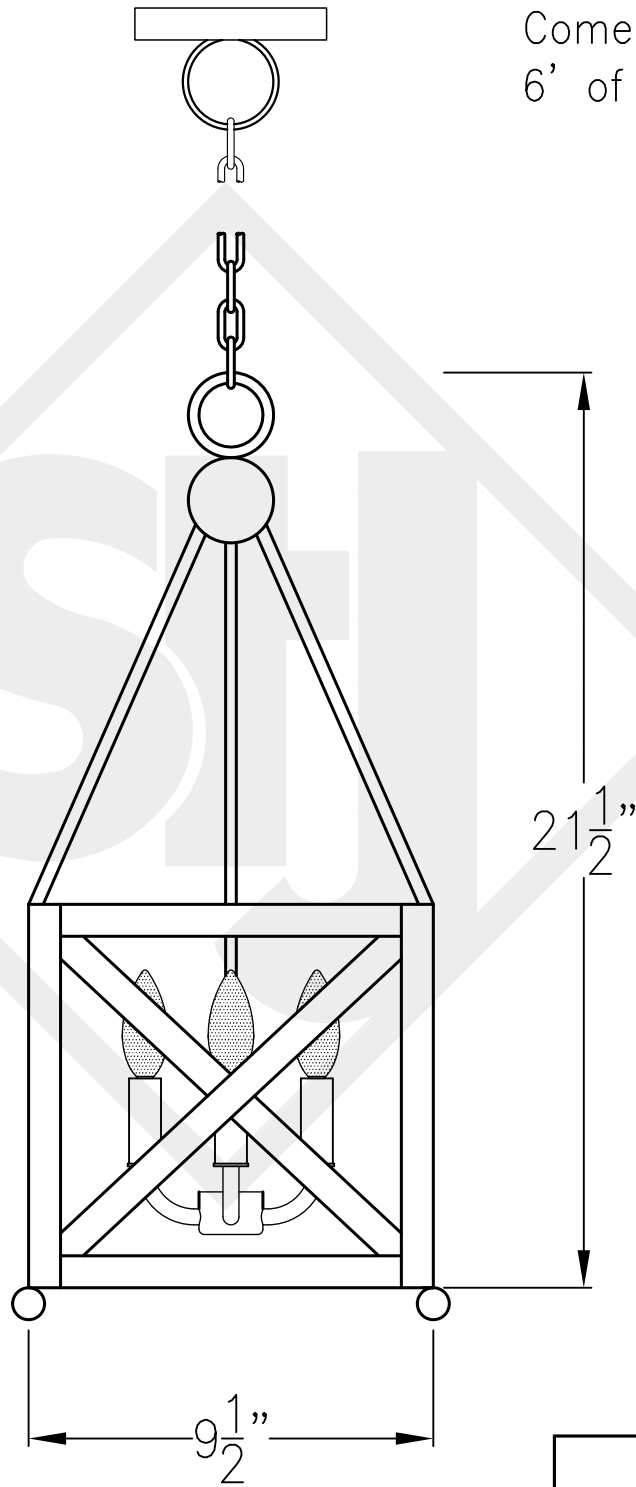

CORTLAND MINI HANGING CAGE

Triple Candelabra
Comes standard w/
6' of chain

Front View

Lights are hand crafted
Dimensions may vary by 1/4"

Cortland Mini	
 St. James LIGHTING	
SCALE: N.T.S.	DRAFT: B. Vial
FILE: CORT	APP'D: J. Ragan
JOB: X	DATE: 9/27/17