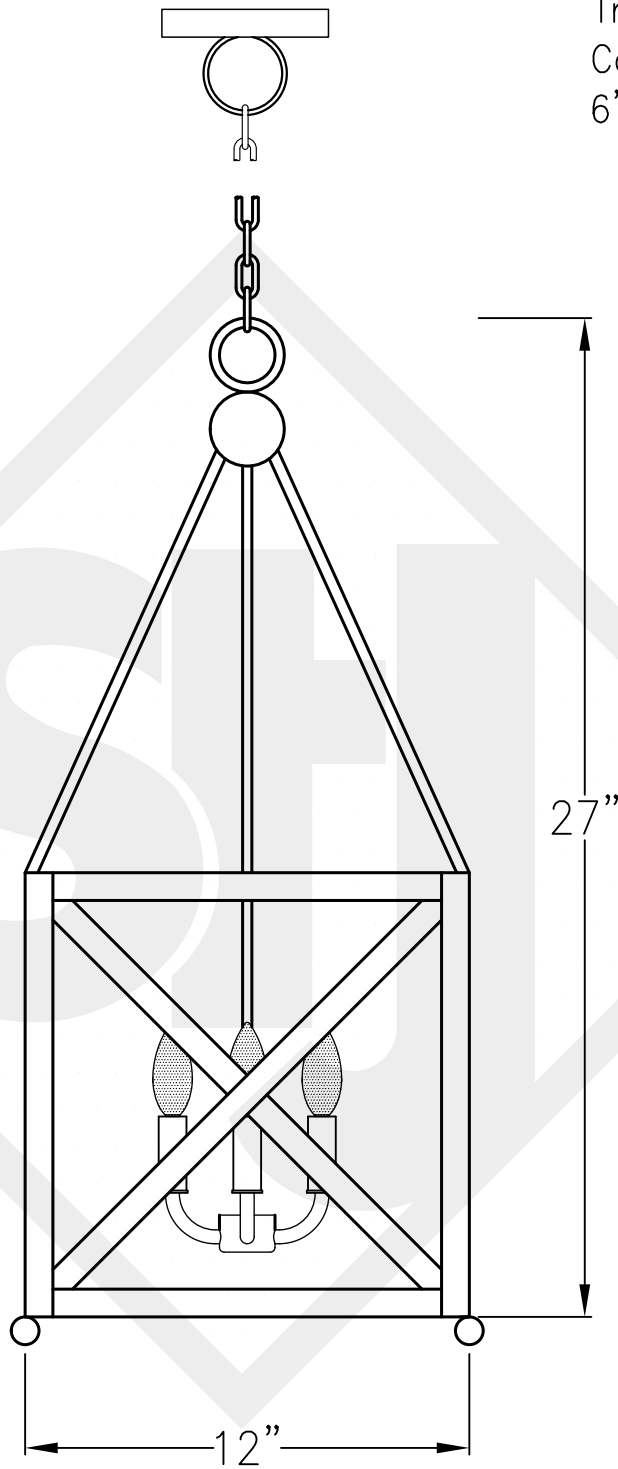

CORTLAND SMALL HANGING CAGE

Triple Candelabra
Comes standard w/
6' of chain

Front View

Lights are hand crafted
Dimensions may vary by 1/4"

Cortland Small	
 St. James LIGHTING	
SCALE: N.T.S.	DRAFT: J. Murry
FILE: CORT	APP'D: J. Ragan
JOB: X	DATE: 8/23/17