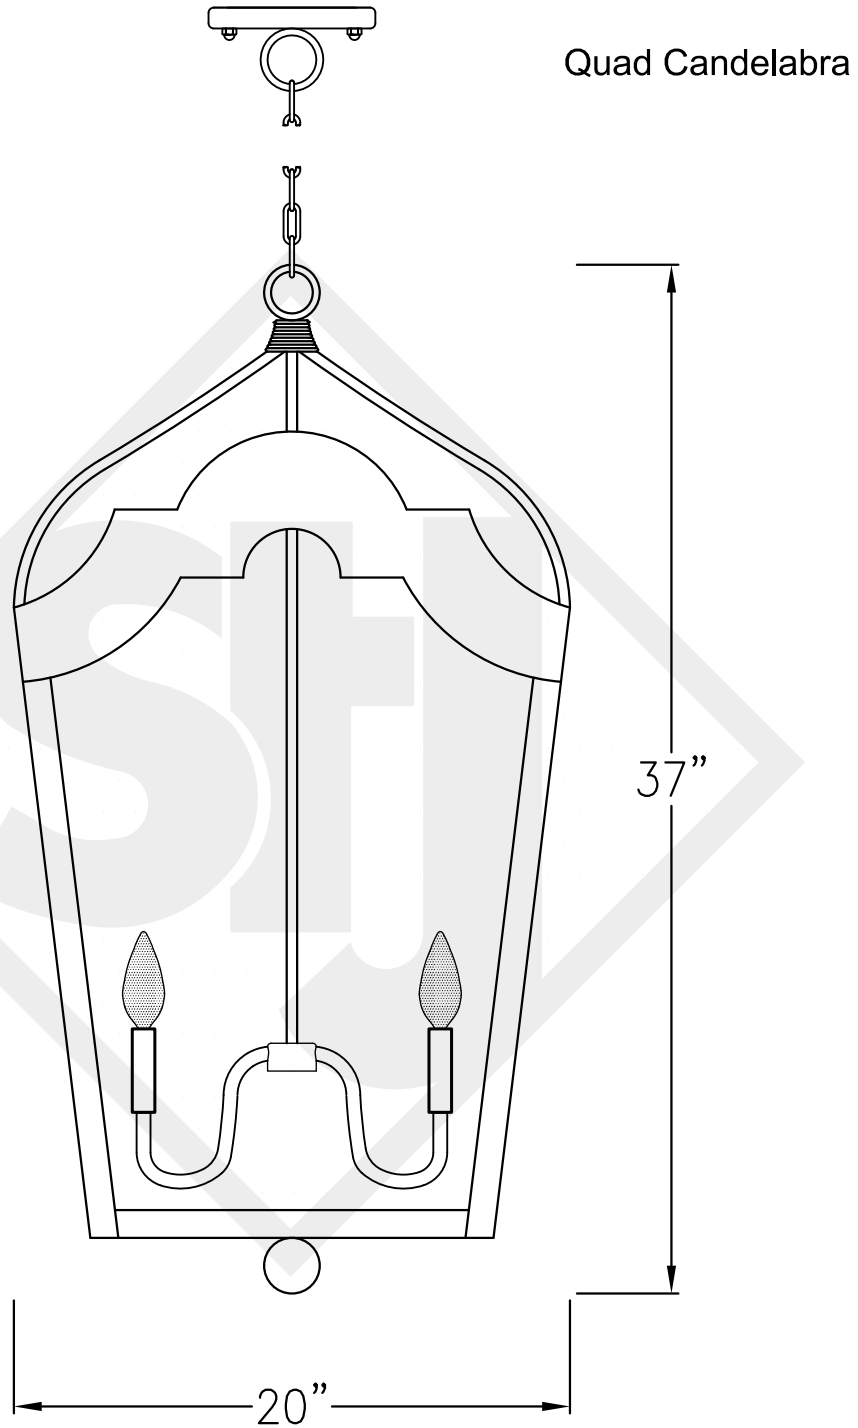

COZUMEL LARGE HANGING CAGE

Front View

Lights are hand crafted
Dimensions may vary by 1/4"

Cozumel Large	
 St. James LIGHTING	
SCALE: N.T.S.	DRAFT: B. Vial
FILE: COZ	APP'D: J. Ragan
JOB: X	DATE: 7/17/17