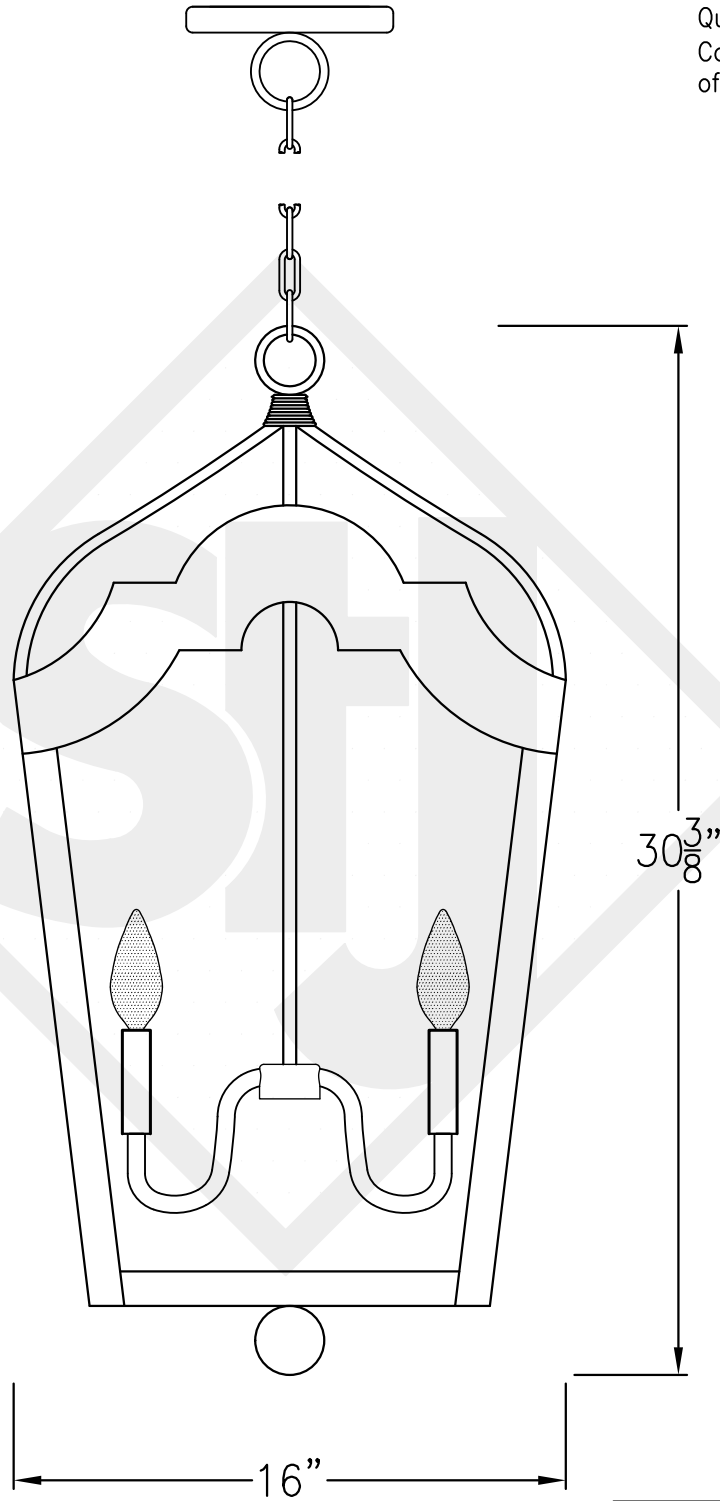

# COZUMEL MEDIUM HANGING CAGE

Quad Candelabra  
Comes standard w/ 6'  
of chain

Front View

Lights are hand crafted  
Dimensions may vary by 1/4"

|   |                 |
|---|-----------------|
| Cozumel<br>Medium   |                 |
|  St. James<br>LIGHTING |                 |
| SCALE: N.T.S.   | DRAFT: B. Vial  |
| FILE: CORT  | APP'D: J. Ragan |
| JOB: X  | DATE: 9/28/17   |