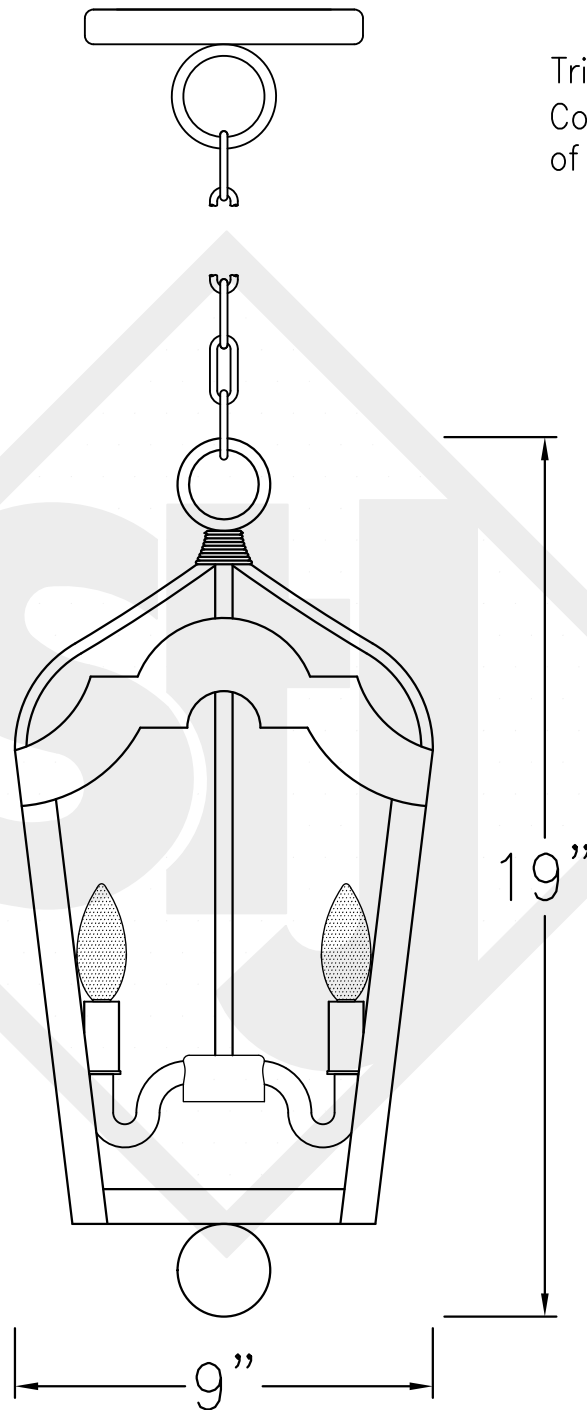

COZUMEL MINI HANGING CAGE

Triple Candelabra
Comes standard w/ 6'
of chain

Front View

Lights are hand crafted
Dimensions may vary by 1/4"

Cozumel Mini	
 St. James LIGHTING	
SCALE: N.T.S.	DRAFT: B. Vial
FILE: CORT	APP'D: J. Ragan
JOB: X	DATE: 9/28/17