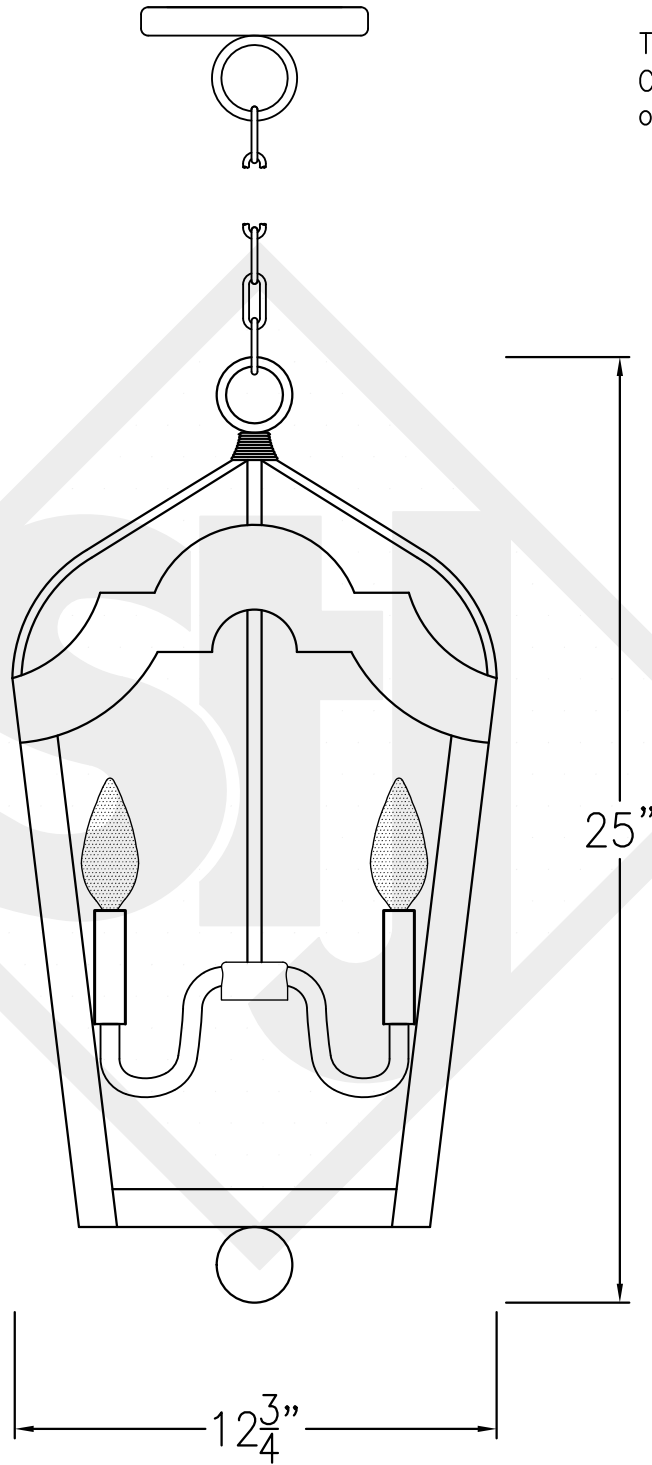

COZUMEL SMALL HANGING CAGE

Triple Candelabra
Comes standard w/ 6'
of chain

Front View

Lights are hand crafted
Dimensions may vary by 1/4"

Cozumel Small	
 St. James LIGHTING	
SCALE: N.T.S.	DRAFT: B. Vial
FILE: CORT	APP'D: J. Ragan
JOB: X	DATE: 7/14/17