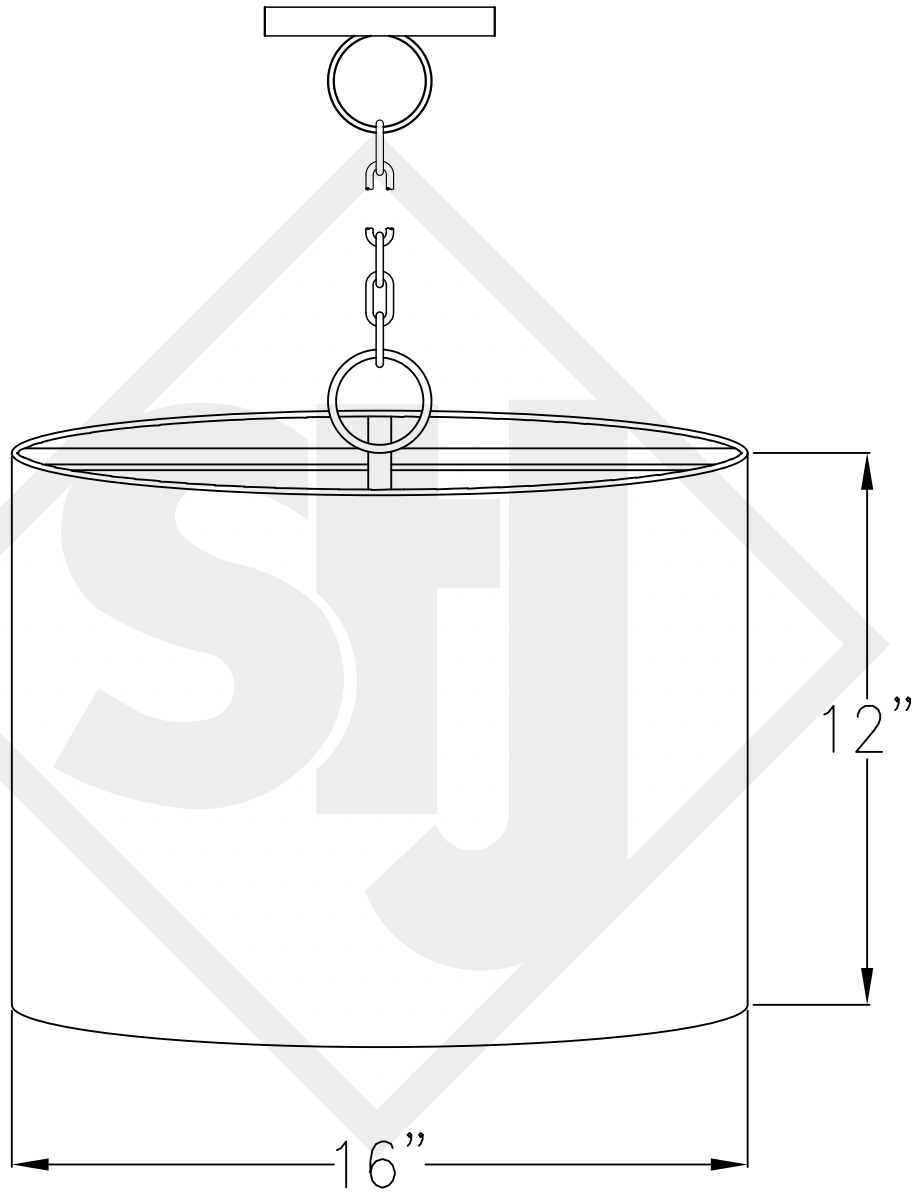

# ROUND COPPER DRUM LARGE

Single Edison  
Comes standard w/ 6'  
of chain

Front View

Lights are hand crafted  
Dimensions may vary by 1/4"

Round Copper Drum Large	
 St. James LIGHTING	
SCALE: N.T.S.	DRAFT: B. Vial
FILE: RCD	APP'D: J. Ragan
JOB: X	DATE: 9/22/17