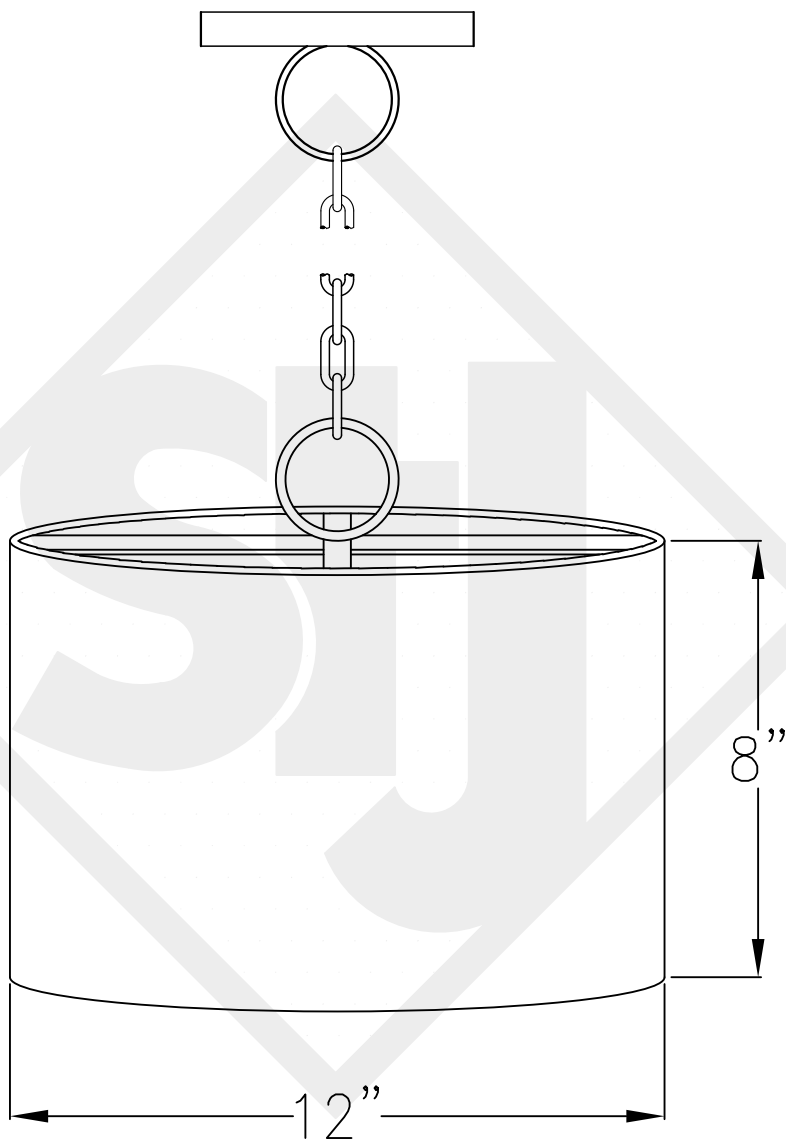

ROUND COPPER DRUM SMALL

Single Edison
Comes standard w/ 6'
of chain

Front View

Lights are hand crafted
Dimensions may vary by 1/4"

Round Copper Drum Small	
 St. James LIGHTING	
SCALE: N.T.S.	DRAFT: B. Vial
FILE: RCD	APP'D: J. Ragan
JOB: X	DATE: 9/22/17