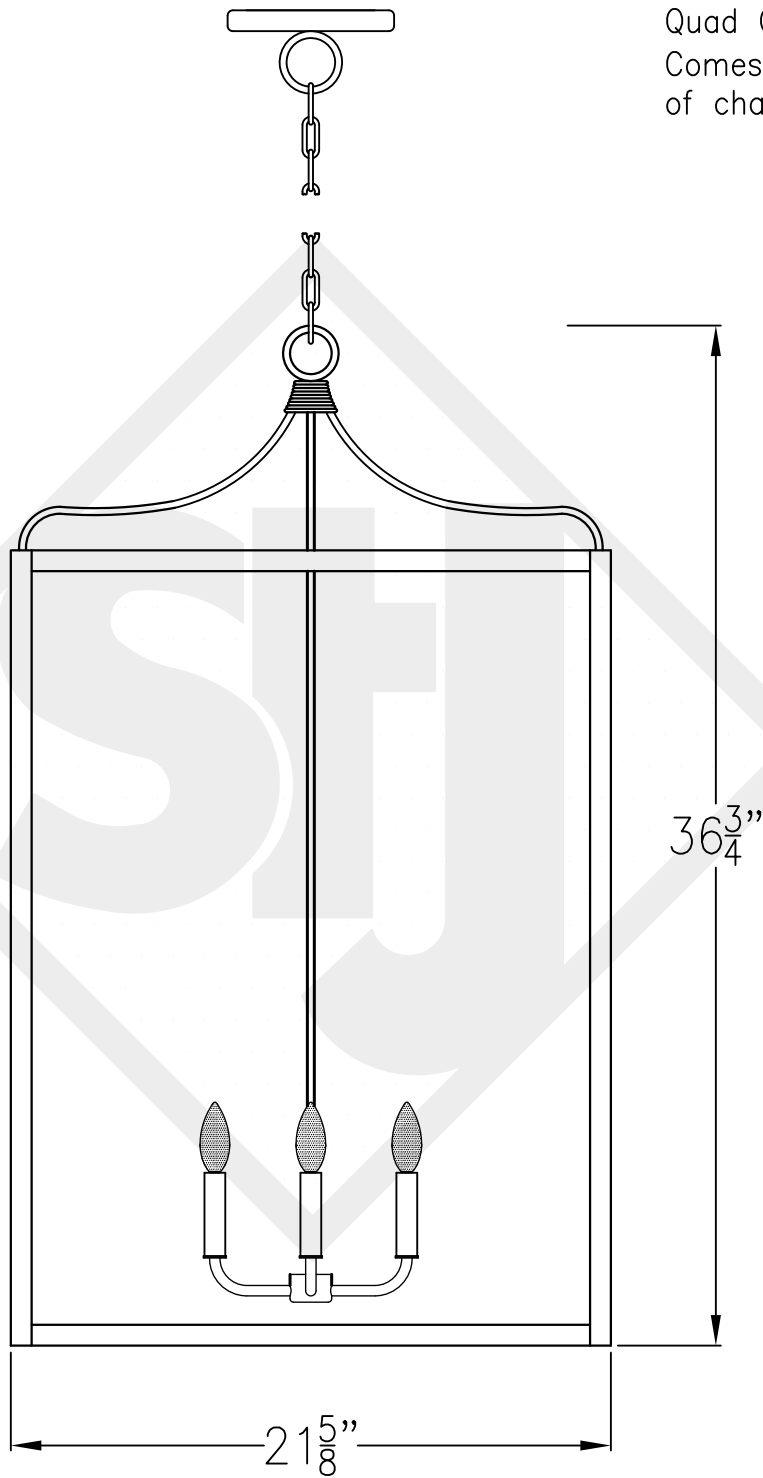

# STRUCTURE GRANDE HANGING CAGE

Quad Candelabra  
Comes standard w/ 6'  
of chain

Front View

Lights are hand crafted  
Dimensions may vary by 1/4"

Structure Grande	
St. James LIGHTING	
SCALE: N.T.S.	DRAFT: B. Vial
FILE: STRUC	APP'D: J. Ragan
JOB: X	DATE: 9/25/17