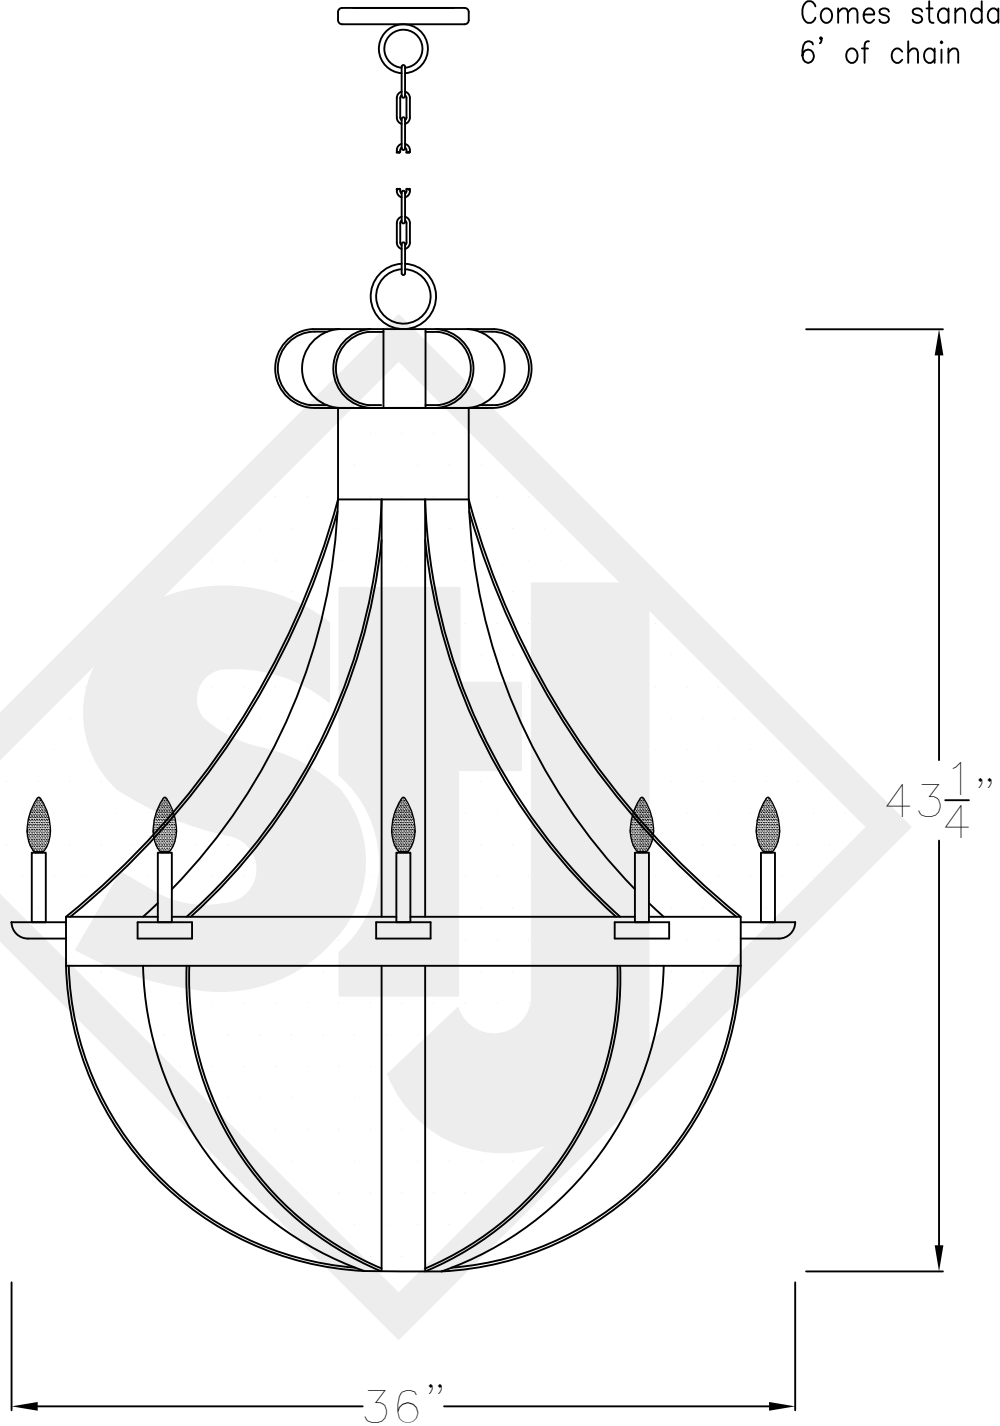

TEAR DROP GRANDE

10 Lights
Comes standard w/
6' of chain

Front View

Lights are hand crafted
Dimensions may vary by 1/4"

Tear Drop Grande	
 St. James LIGHTING	
SCALE: N.T.S.	DRAFT: B. Vial
FILE: TEARDROP	APP'D: J. Ragan
JOB: X	DATE: 9/27/17