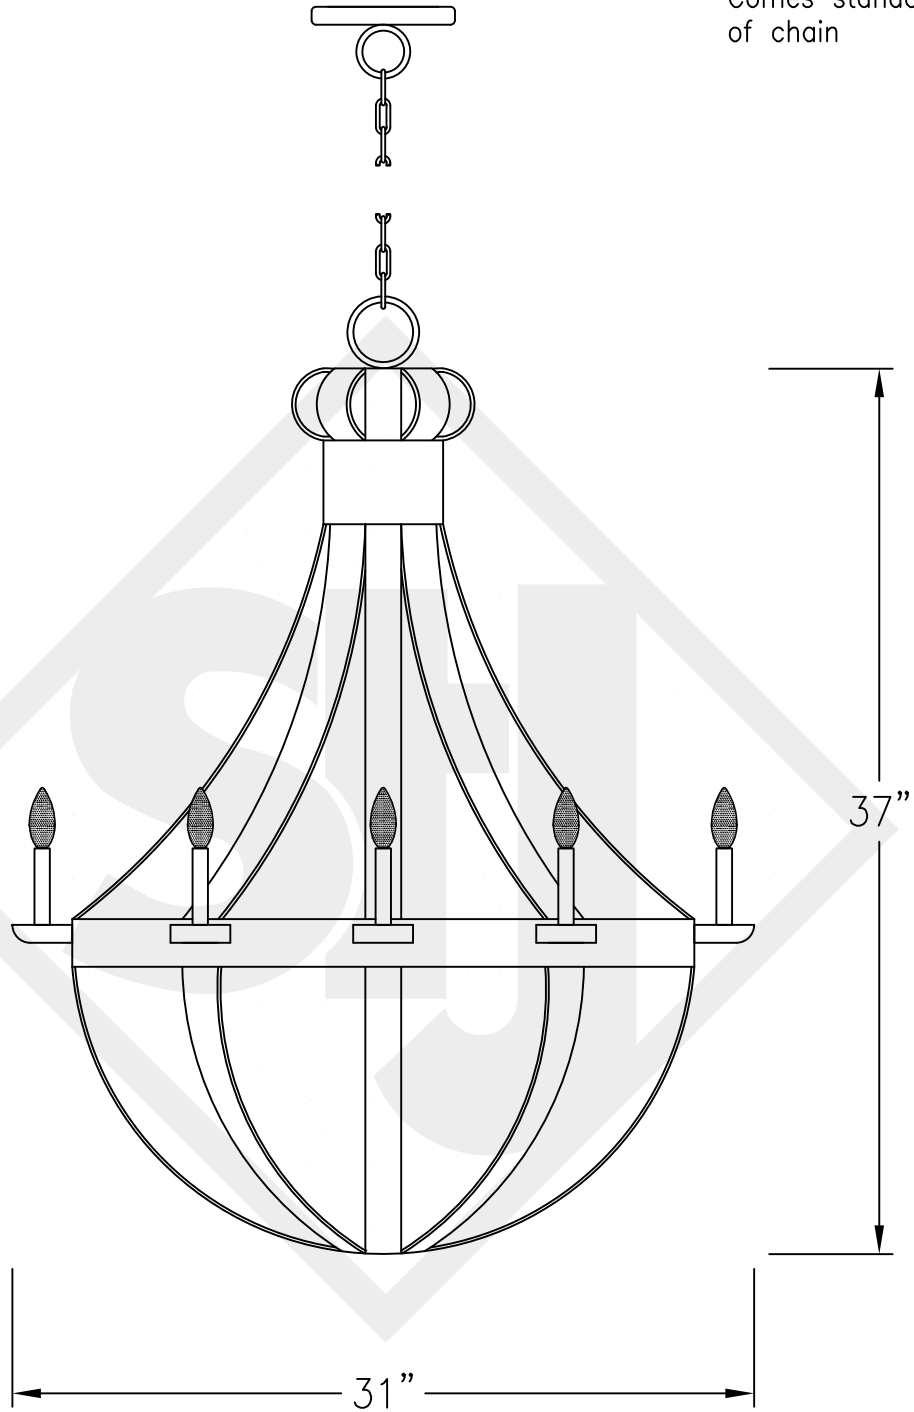

TEAR DROP LARGE

10 Lights
Comes standard w/ 6'
of chain

Front View

Lights are hand crafted
Dimensions may vary by
1/4"

Tear Drop Large	
	St. James LIGHTING
SCALE: N.T.S.	DRAFT: B. Vial
FILE: TEARDROP	APP'D: J. Ragan
JOB: X	DATE: 7/11/17