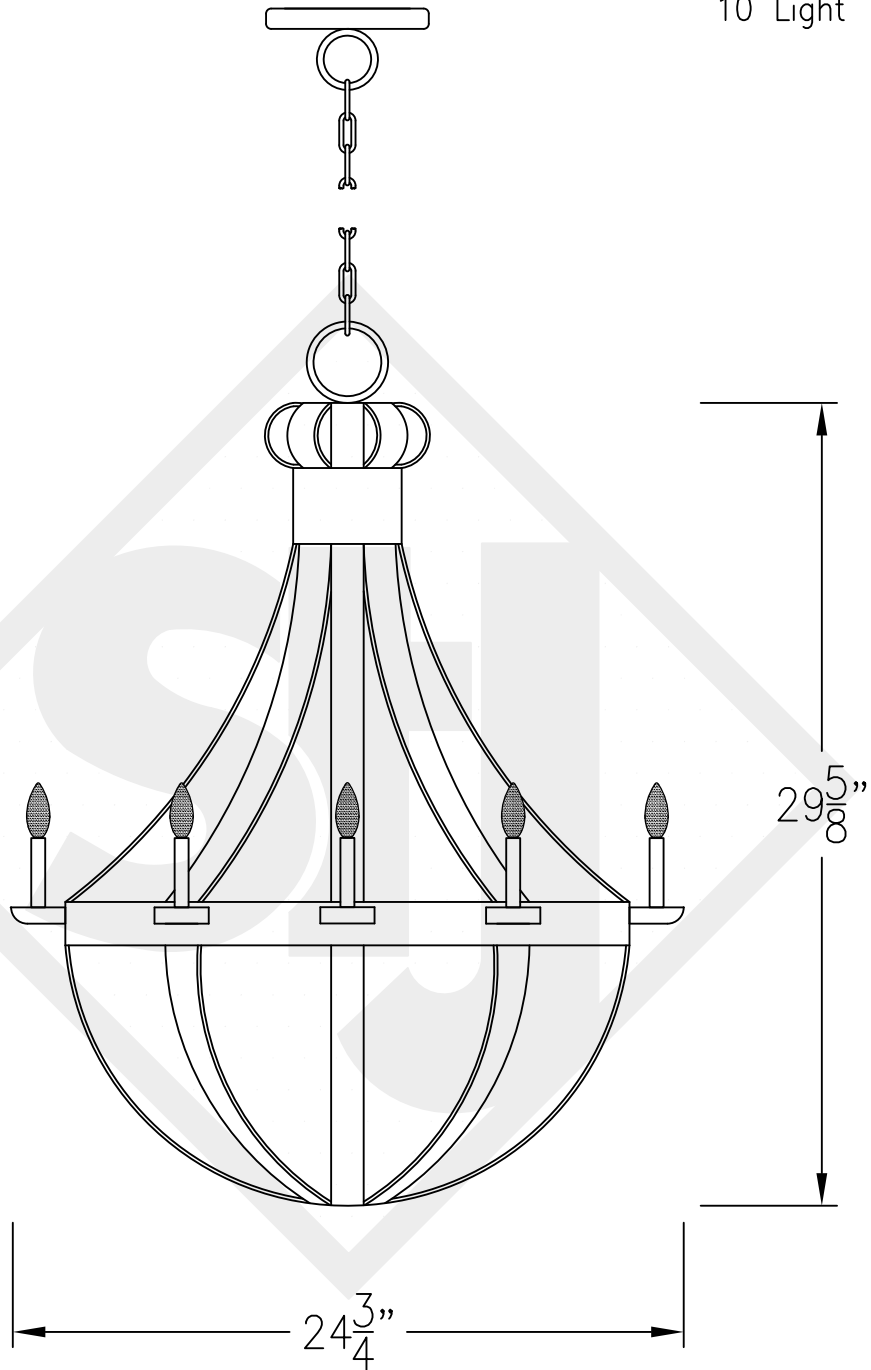

# TEAR DROP MEDIUM

Comes standard w/  
6' of chain  
10 Light

Front View

Lights are hand crafted  
Dimensions may vary by  
1/4"

Tear Drop Medium	
	St. James LIGHTING
SCALE: N.T.S.	DRAFT: B. Vial
FILE: TEARDROP	APP'D: J. Ragan
JOB: X	DATE: 7/11/17