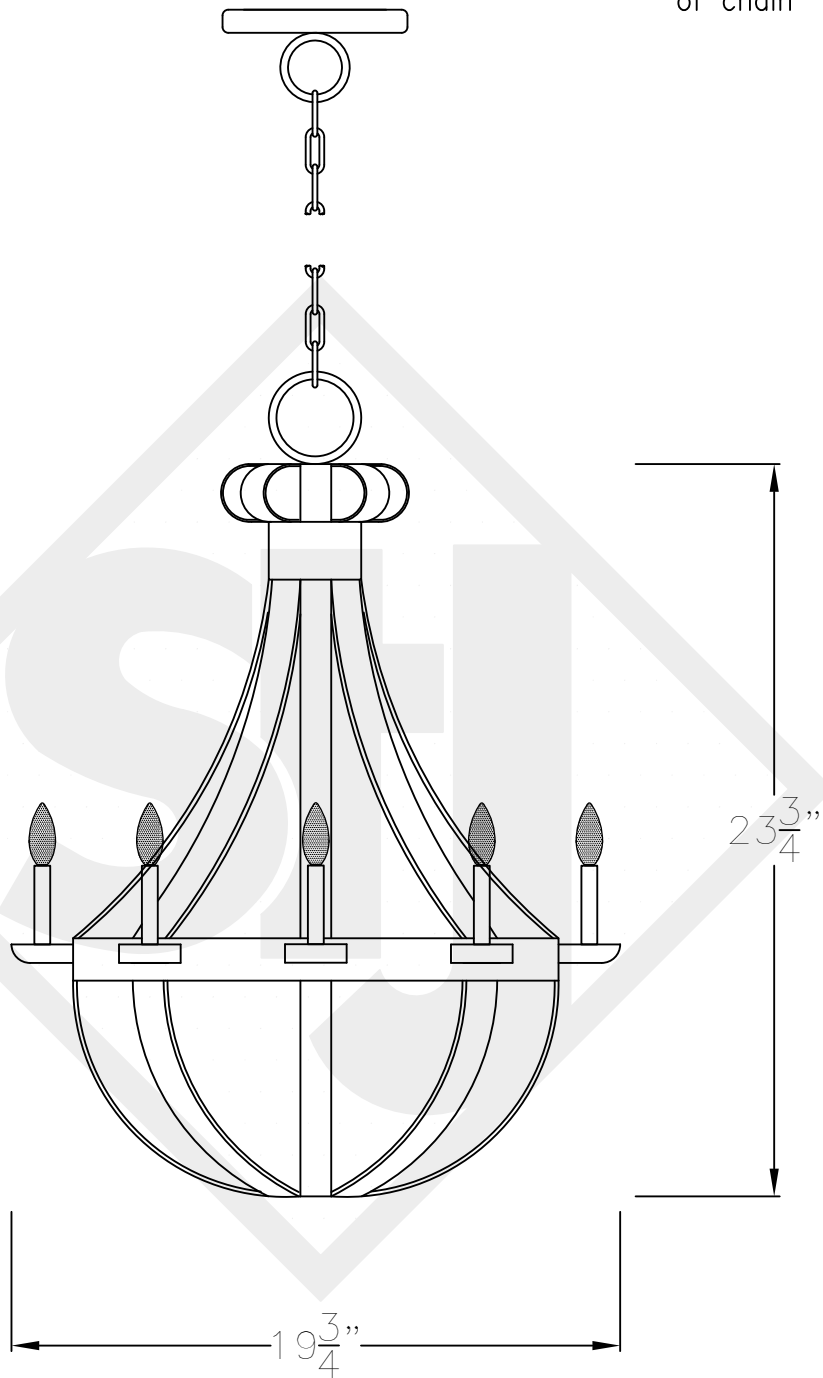

# TEAR DROP SMALL

10 Lights  
Comes standard w/ 6'  
of chain

Front View

Lights are hand crafted  
Dimensions may vary by  
1/4"

Tear Drop Small	
 St. James LIGHTING	
SCALE: N.T.S.	DRAFT: B. Vial
FILE: TEARDROP	APP'D: J. Ragan
JOB: X	DATE: 9/27/17