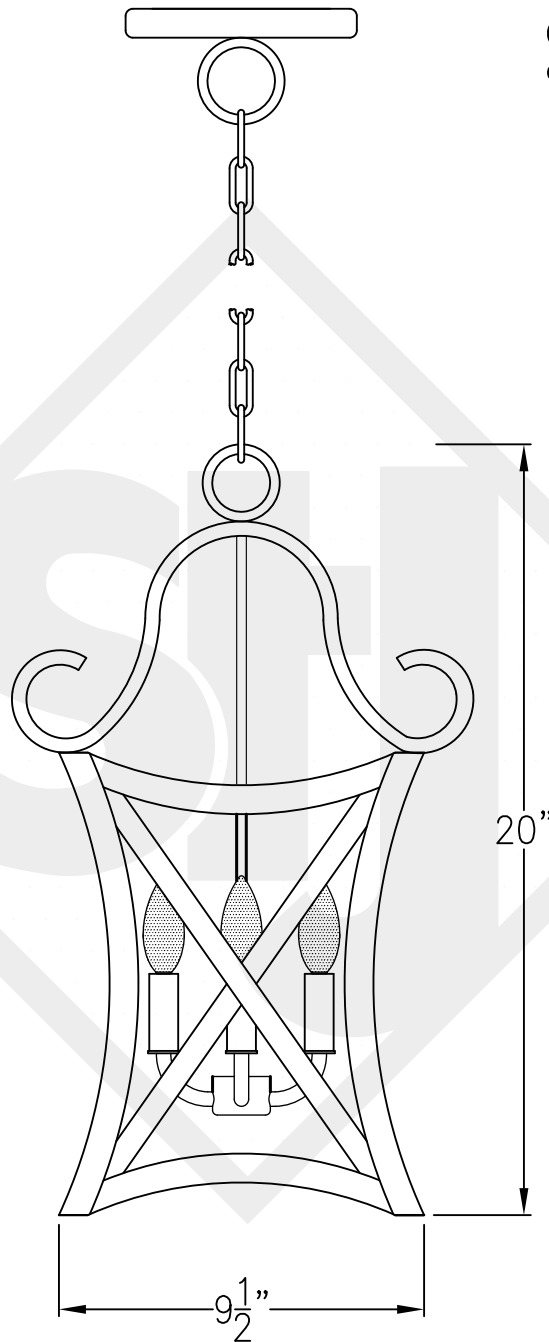

VERSAILLES MINI

Triple Candelabra
Comes standard w/ 6'
of chain

Front View

Lights are hand crafted
Dimensions may vary by 1/4"

Versailles Mini	
 St. James LIGHTING	
SCALE: N.T.S.	DRAFT: B. Vial
FILE: TEARDROP	APP'D: J. Ragan
JOB: X	DATE: 9/27/17