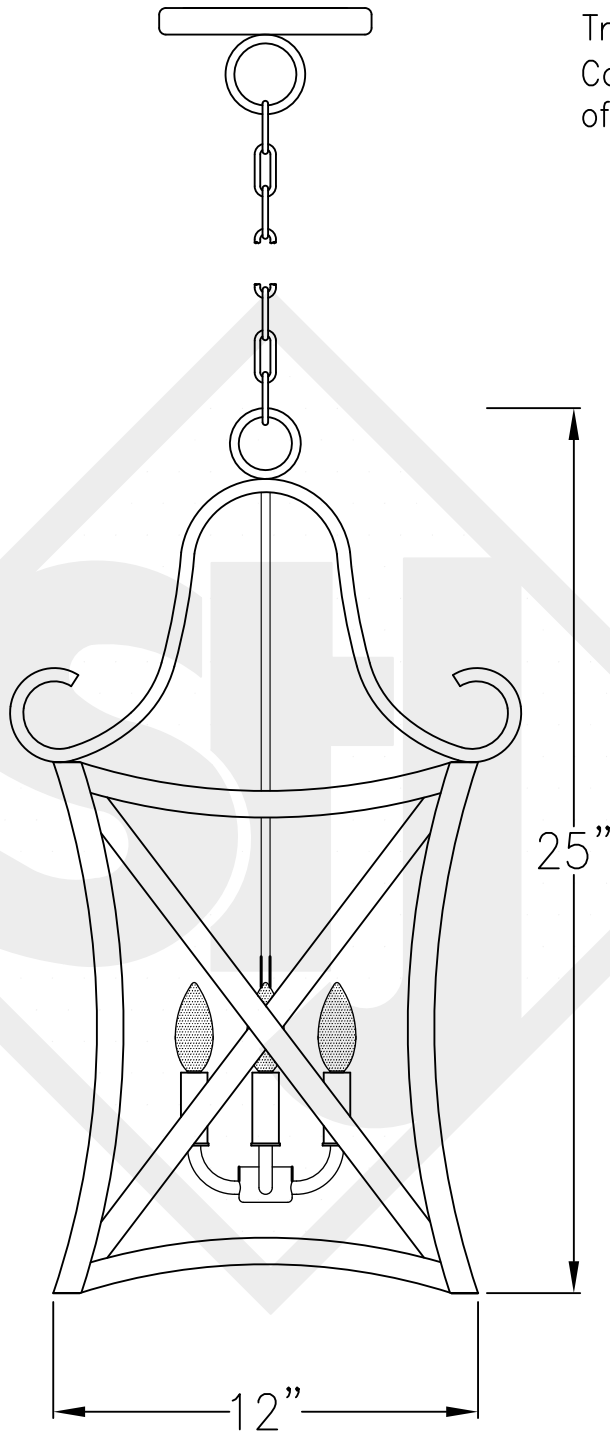

VERSAILLES SMALL

Triple Candelabra
Comes standard w/ 6'
of chain

Front View

Lights are hand crafted
Dimensions may vary by 1/4"

Versailles Small	
 St. James LIGHTING	
SCALE: N.T.S.	DRAFT: B. Vial
FILE: TEARDROP	APP'D: J. Ragan
JOB: X	DATE: 9/27/17