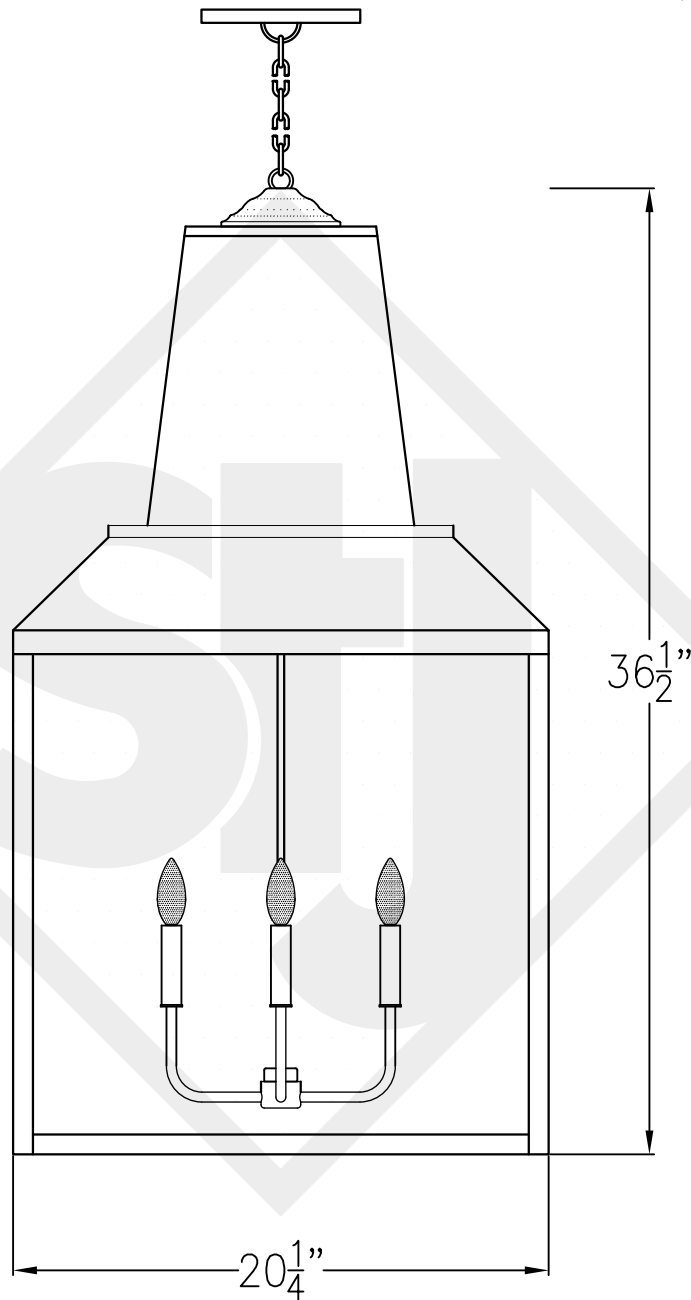

WINNSBORO GRANDE

Quad Candelabra
Comes standard w/
6' of chain

Front View

Lights are hand crafted
Dimensions may vary by 1/4"

Winnsboro Grande	
 St. James LIGHTING	
SCALE: N.T.S.	DRAFT: B. Vial
FILE: WINN	APP'D: J. Ragan
JOB: X	DATE: 9/27/17