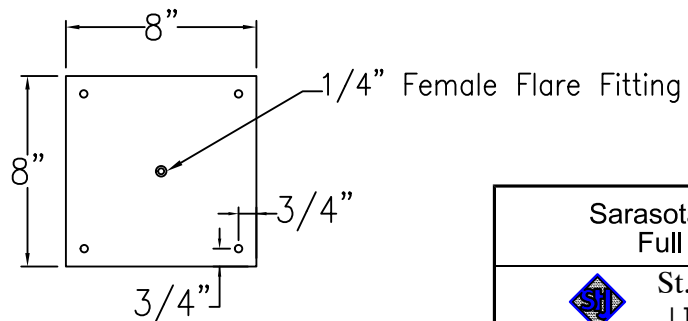

SARASOTA GRANDE COPPER POST MOUNT

Front View

Side View

Fits over 3" post
1/4" Female Flare
Fitting

Lights are hand crafted
Dimensions may vary by 1/4"

Sarasota Grande Copper Post Mount	
 St. James LIGHTING	
SCALE: N.T.S.	DRAFT: B. Vial
FILE: SARG	APP'D: J. Ragan
JOB: X	DATE: 9/25/17

SARASOTA GRANDE HALF YOKE

Shortest Height 53 $\frac{3}{8}$ "

Front View

Side View

Ceiling Mount

Lights are hand crafted
Dimensions may vary by 1/4"

Sarasota Grande Half Yoke	
St. James LIGHTING	
SCALE: N.T.S.	DRAFT: B. Vial
FILE: SARG	APP'D: J. Ragan
JOB: X	DATE: 9/25/17

SARASOTA GRANDE FULL YOKE

Shortest Height 53 $\frac{7}{8}$ "

Front View

Side View

Ceiling Mount

Lights are hand crafted
Dimensions may vary by 1/4"

Sarasota Grande Full Yoke	
St. James LIGHTING	
SCALE: N.T.S.	DRAFT: B. Vial
FILE: SARG	APP'D: J. Ragan
JOB: X	DATE: 9/25/17