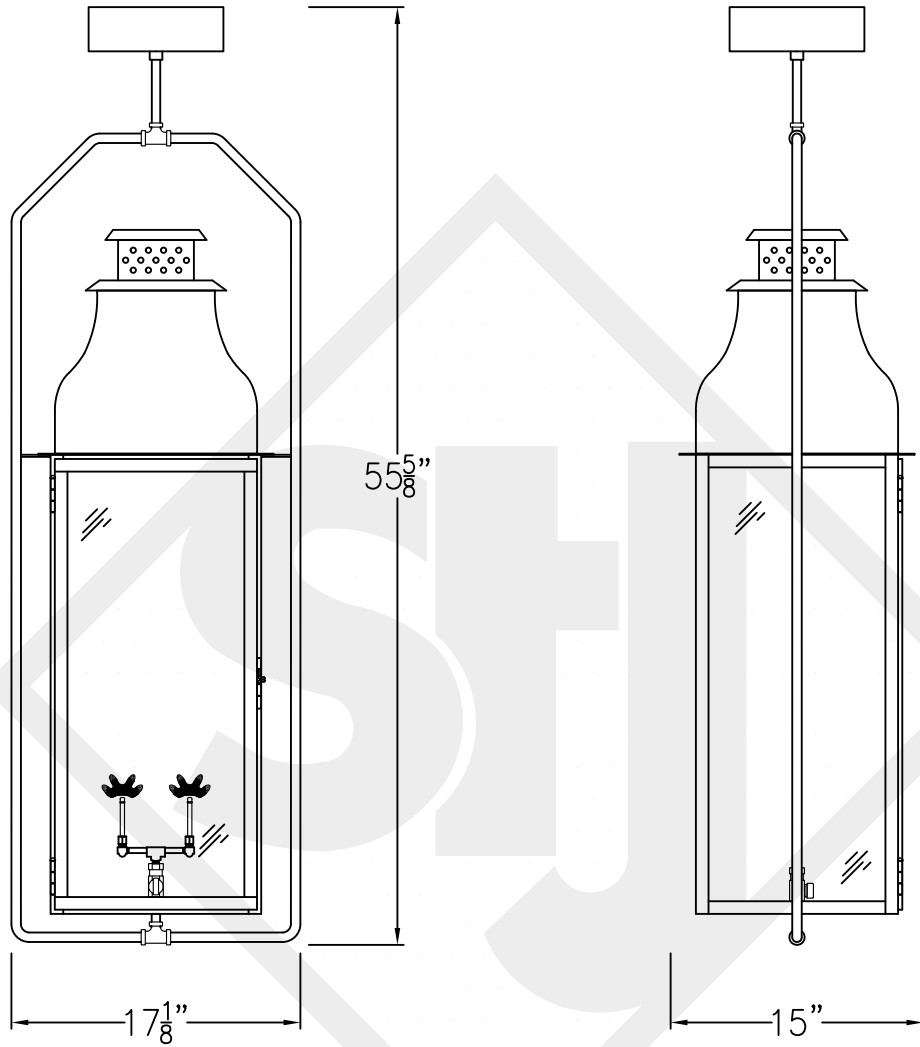

SARASOTA GRANDE COPPER POST MOUNT

Front View

Side View

Fits over 3" post
1/4" Female Flare
Fitting

Lights are hand crafted
Dimensions may vary by 1/4"

Sarasota Grande Copper Post Mount	
 St. James LIGHTING	
SCALE: N.T.S.	DRAFT: B. Vial
FILE: SARG	APP'D: J. Ragan
JOB: X	DATE: 9/25/17

SARASOTA GRANDE HALF YOKE

Shortest Height 53 $\frac{3}{8}$ "

Front View

Side View

Ceiling Mount

Lights are hand crafted
Dimensions may vary by 1/4"

Sarasota Grande Half Yoke	
St. James LIGHTING	
SCALE: N.T.S.	DRAFT: B. Vial
FILE: SARG	APP'D: J. Ragan
JOB: X	DATE: 9/25/17

SARASOTA GRANDE FULL YOKE

Shortest Height 53 $\frac{7}{8}$ "

Front View

Side View

Ceiling Mount

Lights are hand crafted
Dimensions may vary by 1/4"

Sarasota Grande Full Yoke	
St. James LIGHTING	
SCALE: N.T.S.	DRAFT: B. Vial
FILE: SARG	APP'D: J. Ragan
JOB: X	DATE: 9/25/17

SARASOTA GRANDE CHAIN HUNG PENDANT

Comes standard w/
6' of chain

Front View

Lights are hand crafted
Dimensions may vary by 1/4"

Sarasota Grande Chain Hung Pendant	
 St. James LIGHTING	
SCALE: N.T.S.	DRAFT: B. Vial
FILE: SARG	APP'D: J. Ragan
JOB: X	DATE: 9/25/17