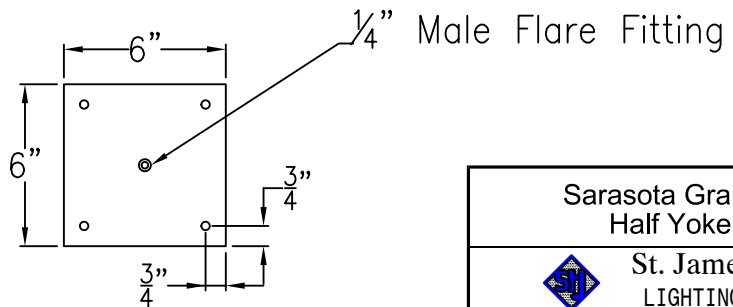

SARASOTA GRANDE STEEL WALL BRACKET

Front View

Side View

Backplate

Lights are hand crafted
Dimensions may vary by 1/4"

Sarasota Grande Steel Wall Bracket	
 St. James LIGHTING	
SCALE: N.T.S.	DRAFT: B. Vial
FILE: SARG	APP'D: J. Ragan
JOB: X	DATE: 9/25/17

SARASOTA GRANDE COPPER POST MOUNT

Front View

Side View

Fits over 3" post
1/4" Female Flare
Fitting

Lights are hand crafted
Dimensions may vary by 1/4"

Sarasota Grande Copper Post Mount	
 St. James LIGHTING	
SCALE: N.T.S.	DRAFT: B. Vial
FILE: SARG	APP'D: J. Ragan
JOB: X	DATE: 9/25/17

SARASOTA GRANDE HALF YOKE

Shortest Height 53 $\frac{3}{8}$ "

Front View

Side View

Ceiling Mount

Lights are hand crafted
Dimensions may vary by 1/4"

Sarasota Grande Half Yoke	
St. James LIGHTING	
SCALE: N.T.S.	DRAFT: B. Vial
FILE: SARG	APP'D: J. Ragan
JOB: X	DATE: 9/25/17