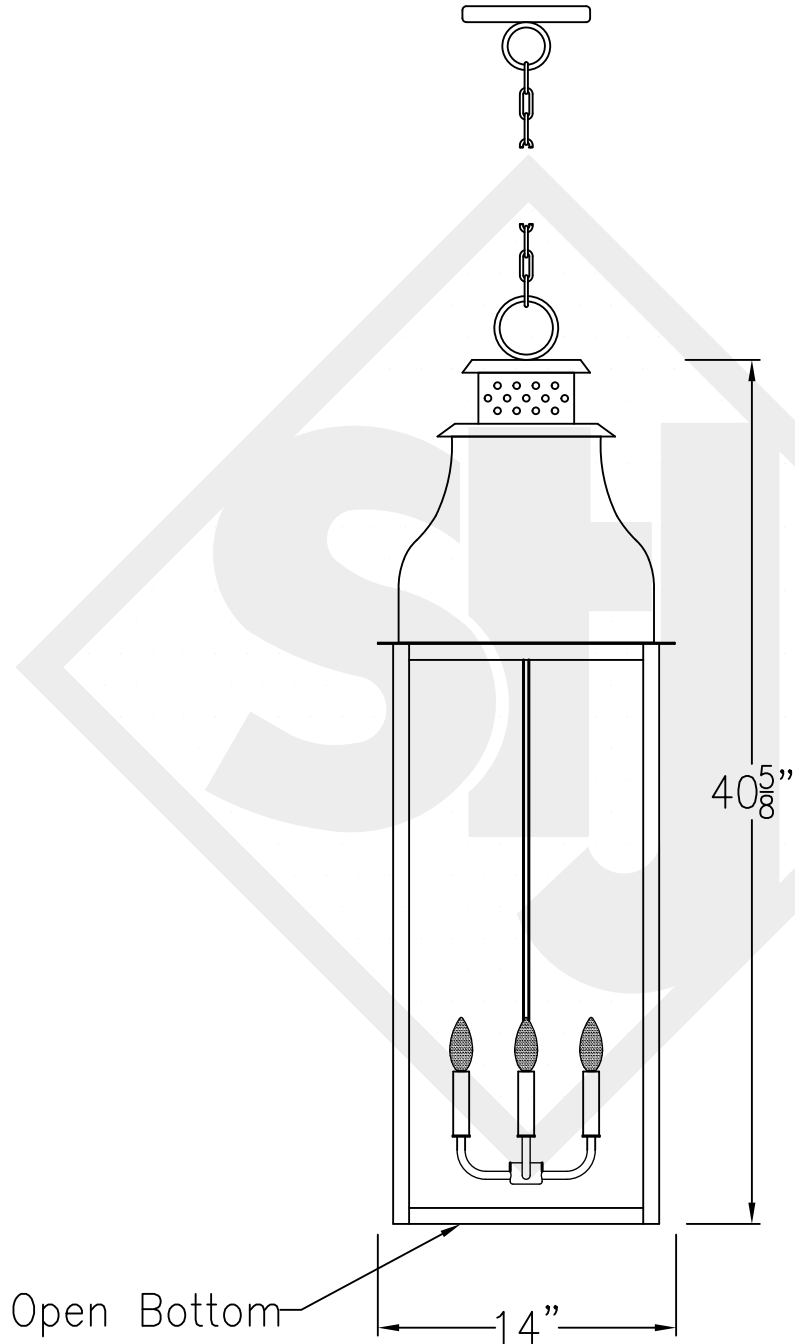

SARASOTA GRANDE COPPER WALL BRACKET

Front View

Side View

Backplate

Lights are hand crafted
Dimensions may vary by 1/4"

Sarasota Grande Copper Wall Bracket	
St. James LIGHTING	
SCALE: N.T.S.	DRAFT: B. Vial
FILE: SARG	APP'D: J. Ragan
JOB: X	DATE: 9/7/17

SARASOTA GRANDE COPPER POST MOUNT

Front View

Side View

Fits over 3" post
1/4" Female Flare
Fitting

Lights are hand crafted
Dimensions may vary by 1/4"

Sarasota Grande Copper Post Mount	
 St. James LIGHTING	
SCALE: N.T.S.	DRAFT: B. Vial
FILE: SARG	APP'D: J. Ragan
JOB: X	DATE: 9/25/17

SARASOTA GRANDE FULL YOKE

Shortest Height 53 $\frac{7}{8}$ "

Front View

Side View

Ceiling Mount

Lights are hand crafted
Dimensions may vary by 1/4"

Sarasota Grande Full Yoke	
St. James LIGHTING	
SCALE: N.T.S.	DRAFT: B. Vial
FILE: SARG	APP'D: J. Ragan
JOB: X	DATE: 9/25/17

SARASOTA GRANDE CHAIN HUNG PENDANT

Comes standard w/
6' of chain

Front View

Lights are hand crafted
Dimensions may vary by 1/4"

Sarasota Grande Chain Hung Pendant	
 St. James LIGHTING	
SCALE: N.T.S.	DRAFT: B. Vial
FILE: SARG	APP'D: J. Ragan
JOB: X	DATE: 9/25/17