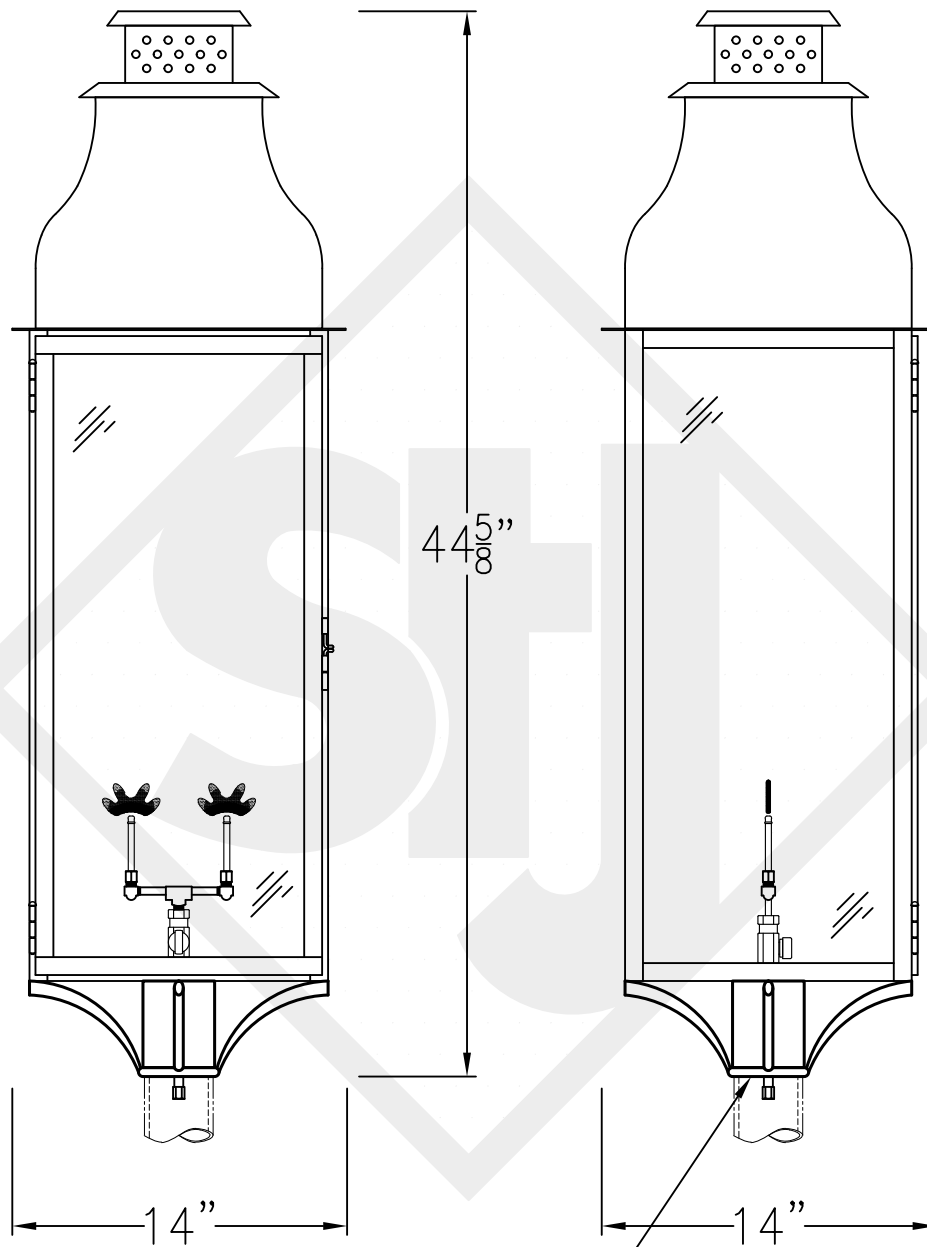

SARASOTA GRANDE COPPER WALL BRACKET

Front View

Side View

Backplate

Lights are hand crafted
Dimensions may vary by 1/4"

Sarasota Grande Copper Wall Bracket	
St. James LIGHTING	
SCALE: N.T.S.	DRAFT: B. Vial
FILE: SARG	APP'D: J. Ragan
JOB: X	DATE: 9/7/17

SARASOTA GRANDE STEEL WALL BRACKET

Front View

Side View

Backplate

Lights are hand crafted
Dimensions may vary by 1/4"

Sarasota Grande Steel Wall Bracket	
 St. James LIGHTING	
SCALE: N.T.S.	DRAFT: B. Vial
FILE: SARG	APP'D: J. Ragan
JOB: X	DATE: 9/25/17

SARASOTA GRANDE COPPER POST MOUNT

Front View

Side View

Fits over 3" post
1/4" Female Flare
Fitting

Lights are hand crafted
Dimensions may vary by 1/4"

Sarasota Grande Copper Post Mount	
 St. James LIGHTING	
SCALE: N.T.S.	DRAFT: B. Vial
FILE: SARG	APP'D: J. Ragan
JOB: X	DATE: 9/25/17

SARASOTA GRANDE HALF YOKE

Shortest Height 53 $\frac{3}{8}$ "

Front View

Side View

Ceiling Mount

Lights are hand crafted
Dimensions may vary by 1/4"

Sarasota Grande Half Yoke	
St. James LIGHTING	
SCALE: N.T.S.	DRAFT: B. Vial
FILE: SARG	APP'D: J. Ragan
JOB: X	DATE: 9/25/17