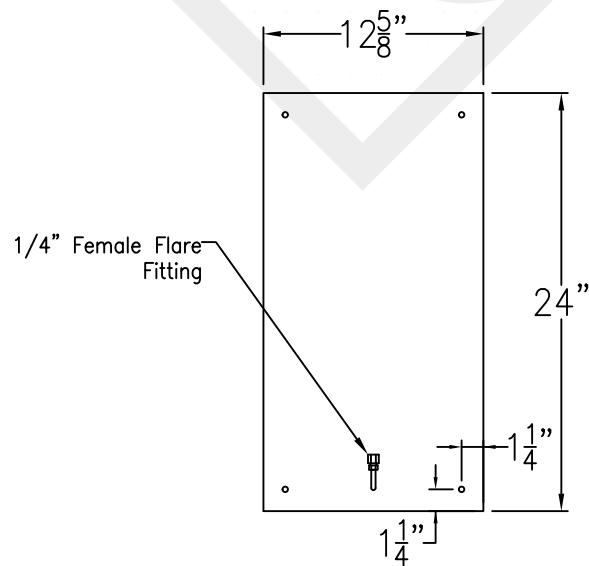

SARASOTA GRANDE COPPER WALL BRACKET

Front View

Side View

Backplate

Lights are hand crafted
Dimensions may vary by 1/4"

Sarasota Grande Copper Wall Bracket	
St. James LIGHTING	
SCALE: N.T.S.	DRAFT: B. Vial
FILE: SARG	APP'D: J. Ragan
JOB: X	DATE: 9/7/17

SARASOTA GRANDE STEEL WALL BRACKET

Front View

Side View

Backplate

Lights are hand crafted
Dimensions may vary by 1/4"

Sarasota Grande Steel Wall Bracket	
 St. James LIGHTING	
SCALE: N.T.S.	DRAFT: B. Vial
FILE: SARG	APP'D: J. Ragan
JOB: X	DATE: 9/25/17

SARASOTA GRANDE COPPER POST MOUNT

Front View

Side View

Fits over 3" post
1/4" Female Flare
Fitting

Lights are hand crafted
Dimensions may vary by 1/4"

Sarasota Grande Copper Post Mount	
 St. James LIGHTING	
SCALE: N.T.S.	DRAFT: B. Vial
FILE: SARG	APP'D: J. Ragan
JOB: X	DATE: 9/25/17

SARASOTA GRANDE CHAIN HUNG PENDANT

Comes standard w/
6' of chain

Front View

Lights are hand crafted
Dimensions may vary by 1/4"

Sarasota Grande Chain Hung Pendant	
 St. James LIGHTING	
SCALE: N.T.S.	DRAFT: B. Vial
FILE: SARG	APP'D: J. Ragan
JOB: X	DATE: 9/25/17