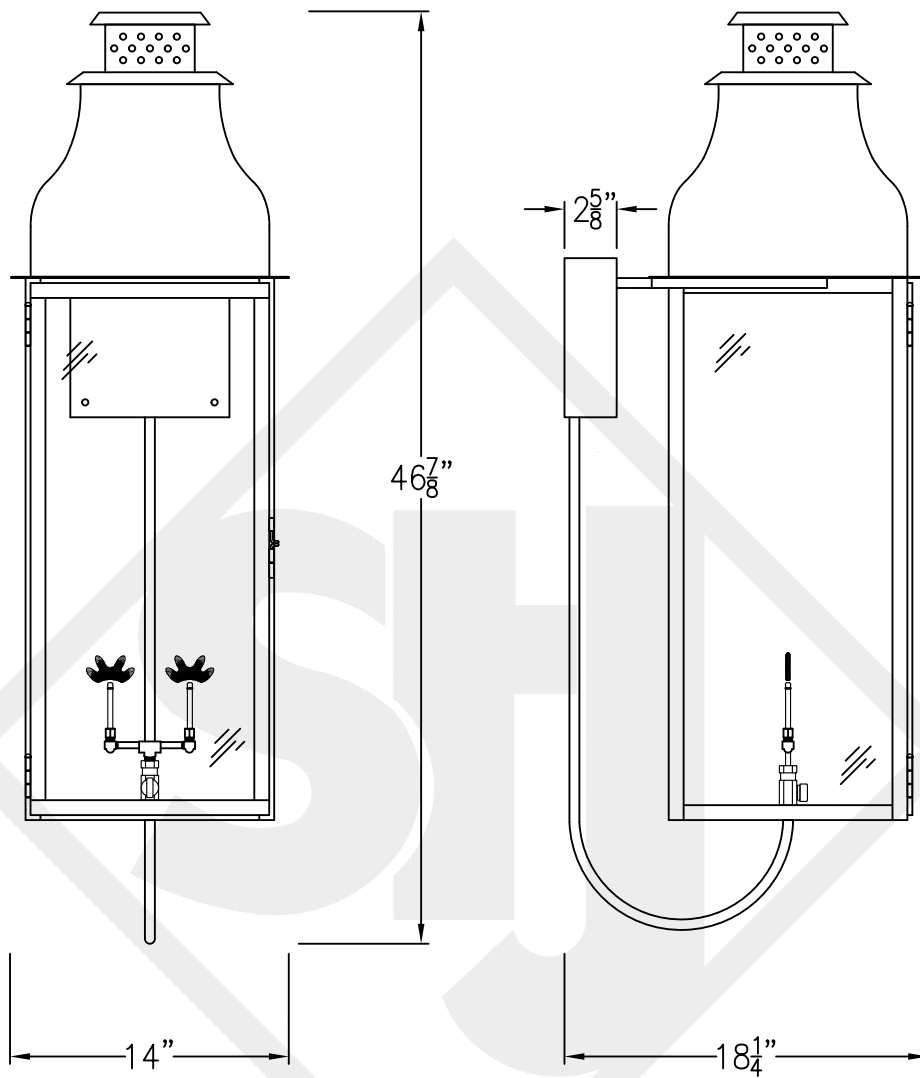

SARASOTA GRANDE COPPER WALL BRACKET

Front View

Side View

Backplate

Lights are hand crafted
Dimensions may vary by 1/4"

Sarasota Grande Copper Wall Bracket	
St. James LIGHTING	
SCALE: N.T.S.	DRAFT: B. Vial
FILE: SARG	APP'D: J. Ragan
JOB: X	DATE: 9/7/17

SARASOTA GRANDE STEEL WALL BRACKET

Front View

Side View

Backplate

Lights are hand crafted
Dimensions may vary by 1/4"

Sarasota Grande Steel Wall Bracket	
 St. James LIGHTING	
SCALE: N.T.S.	DRAFT: B. Vial
FILE: SARG	APP'D: J. Ragan
JOB: X	DATE: 9/25/17

SARASOTA GRANDE COPPER POST MOUNT

Front View

Side View

Fits over 3" post
1/4" Female Flare
Fitting

Lights are hand crafted
Dimensions may vary by 1/4"

Sarasota Grande Copper Post Mount	
 St. James LIGHTING	
SCALE: N.T.S.	DRAFT: B. Vial
FILE: SARG	APP'D: J. Ragan
JOB: X	DATE: 9/25/17

SARASOTA GRANDE CHAIN HUNG PENDANT

Comes standard w/
6' of chain

Front View

Lights are hand crafted
Dimensions may vary by 1/4"

Sarasota Grande Chain Hung Pendant	
 St. James LIGHTING	
SCALE: N.T.S.	DRAFT: B. Vial
FILE: SARG	APP'D: J. Ragan
JOB: X	DATE: 9/25/17