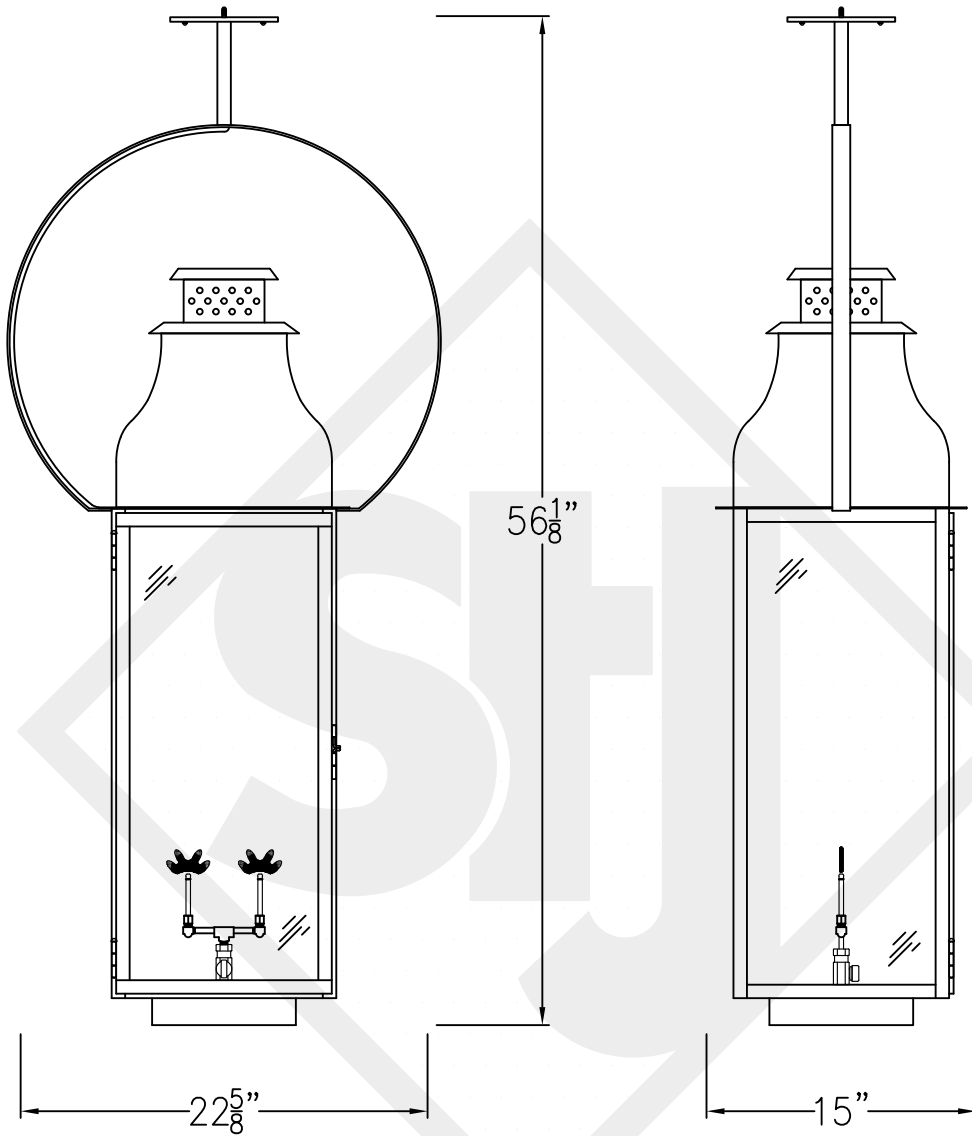

SARASOTA GRANDE STEEL WALL BRACKET

Front View

Side View

Backplate

Lights are hand crafted
Dimensions may vary by 1/4"

Sarasota Grande Steel Wall Bracket	
 St. James LIGHTING	
SCALE: N.T.S.	DRAFT: B. Vial
FILE: SARG	APP'D: J. Ragan
JOB: X	DATE: 9/25/17

SARASOTA GRANDE COPPER POST MOUNT

Front View

Side View

Fits over 3" post
1/4" Female Flare
Fitting

Lights are hand crafted
Dimensions may vary by 1/4"

Sarasota Grande Copper Post Mount	
 St. James LIGHTING	
SCALE: N.T.S.	DRAFT: B. Vial
FILE: SARG	APP'D: J. Ragan
JOB: X	DATE: 9/25/17

SARASOTA GRANDE HALF YOKE

Shortest Height 53 $\frac{3}{8}$ "

Front View

Side View

Ceiling Mount

Lights are hand crafted
Dimensions may vary by 1/4"

Sarasota Grande Half Yoke	
St. James LIGHTING	
SCALE: N.T.S.	DRAFT: B. Vial
FILE: SARG	APP'D: J. Ragan
JOB: X	DATE: 9/25/17

SARASOTA GRANDE CHAIN HUNG PENDANT

Comes standard w/
6' of chain

Front View

Lights are hand crafted
Dimensions may vary by 1/4"

Sarasota Grande Chain Hung Pendant	
 St. James LIGHTING	
SCALE: N.T.S.	DRAFT: B. Vial
FILE: SARG	APP'D: J. Ragan
JOB: X	DATE: 9/25/17