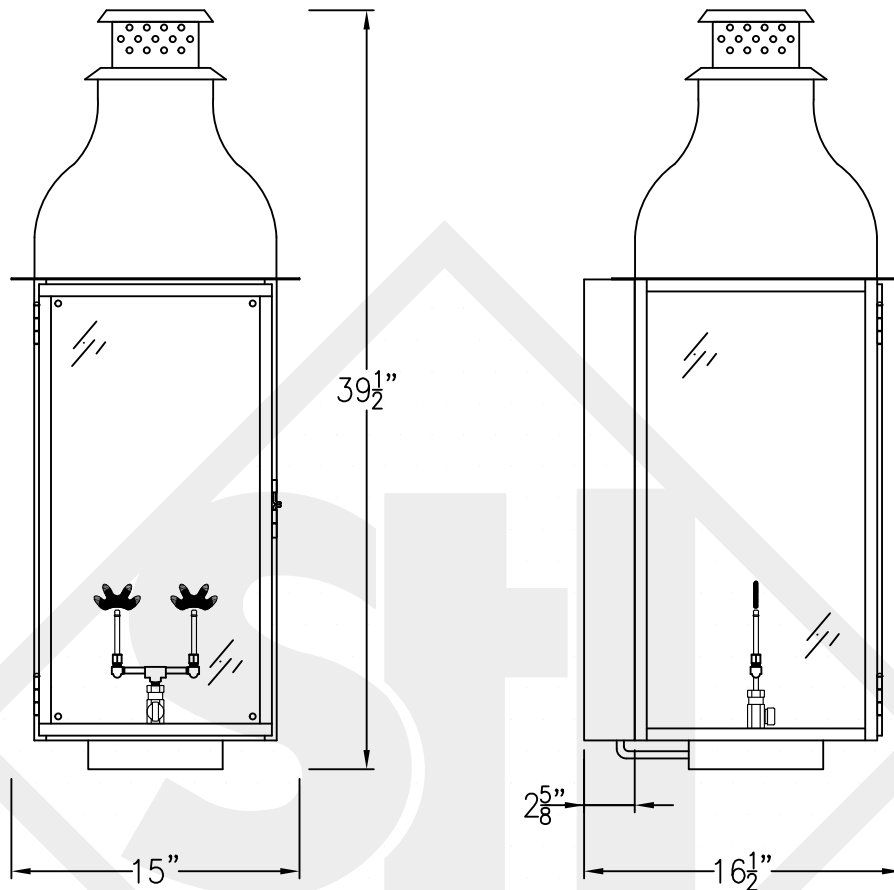

SARASOTA GRANDE COPPER WALL BRACKET

Front View

Side View

Backplate

Lights are hand crafted
Dimensions may vary by 1/4"

Sarasota Grande Copper Wall Bracket	
St. James LIGHTING	
SCALE: N.T.S.	DRAFT: B. Vial
FILE: SARG	APP'D: J. Ragan
JOB: X	DATE: 9/7/17

SARASOTA GRANDE STEEL WALL BRACKET

Front View

Side View

Backplate

Lights are hand crafted
Dimensions may vary by 1/4"

Sarasota Grande Steel Wall Bracket	
 St. James LIGHTING	
SCALE: N.T.S.	DRAFT: B. Vial
FILE: SARG	APP'D: J. Ragan
JOB: X	DATE: 9/25/17

SARASOTA GRANDE COPPER POST MOUNT

Front View

Side View

Fits over 3" post
1/4" Female Flare
Fitting

Lights are hand crafted
Dimensions may vary by 1/4"

Sarasota Grande Copper Post Mount	
 St. James LIGHTING	
SCALE: N.T.S.	DRAFT: B. Vial
FILE: SARG	APP'D: J. Ragan
JOB: X	DATE: 9/25/17

SARASOTA GRANDE CHAIN HUNG PENDANT

Comes standard w/
6' of chain

Front View

Lights are hand crafted
Dimensions may vary by 1/4"

Sarasota Grande Chain Hung Pendant	
 St. James LIGHTING	
SCALE: N.T.S.	DRAFT: B. Vial
FILE: SARG	APP'D: J. Ragan
JOB: X	DATE: 9/25/17