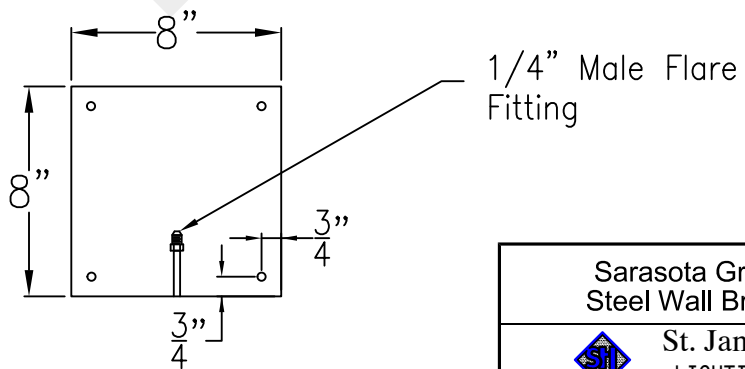

SARASOTA GRANDE COPPER WALL BRACKET

Front View

Side View

Backplate

Lights are hand crafted
Dimensions may vary by 1/4"

Sarasota Grande Copper Wall Bracket	
St. James LIGHTING	
SCALE: N.T.S.	DRAFT: B. Vial
FILE: SARG	APP'D: J. Ragan
JOB: X	DATE: 9/7/17

SARASOTA GRANDE STEEL WALL BRACKET

Front View

Side View

Backplate

Lights are hand crafted
Dimensions may vary by 1/4"

Sarasota Grande Steel Wall Bracket	
 St. James LIGHTING	
SCALE: N.T.S.	DRAFT: B. Vial
FILE: SARG	APP'D: J. Ragan
JOB: X	DATE: 9/25/17

SARASOTA GRANDE COPPER POST MOUNT

Front View

Side View

Fits over 3" post
1/4" Female Flare
Fitting

Lights are hand crafted
Dimensions may vary by 1/4"

Sarasota Grande Copper Post Mount	
 St. James LIGHTING	
SCALE: N.T.S.	DRAFT: B. Vial
FILE: SARG	APP'D: J. Ragan
JOB: X	DATE: 9/25/17

SARASOTA GRANDE CHAIN HUNG PENDANT

Comes standard w/
6' of chain

Front View

Lights are hand crafted
Dimensions may vary by 1/4"

Sarasota Grande Chain Hung Pendant	
 St. James LIGHTING	
SCALE: N.T.S.	DRAFT: B. Vial
FILE: SARG	APP'D: J. Ragan
JOB: X	DATE: 9/25/17