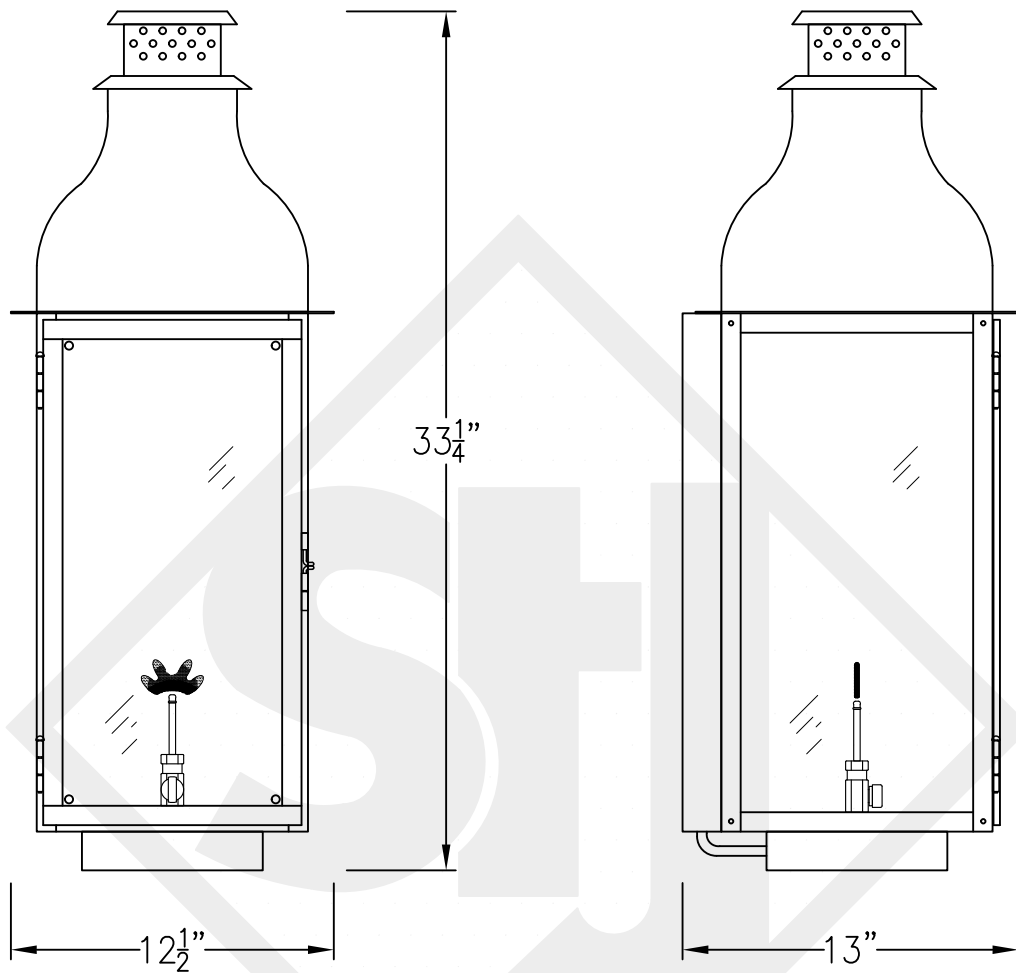

SARASOTA LARGE COPPER WALL BRACKET

Front View

Side View

Backplate

Lights are hand crafted
Dimensions may vary by 1/4"

Sarasota Large Copper Wall Bracket	
 St. James LIGHTING	
SCALE: N.T.S.	DRAFT: B. Vial
FILE: SARL	APP'D: J. Ragan
JOB: X	DATE: 10/6/17

SARASOTA LARGE STEEL WALL BRACKET

Front View

Side View

Backplate

Lights are hand crafted
Dimensions may vary by 1/4"

Sarasota Large Steel Wall Bracket	
 St. James LIGHTING	
SCALE: N.T.S.	DRAFT: B. Vial
FILE: SARL	APP'D: J. Ragan
JOB: X	DATE: 10/6/17

SARASOTA LARGE COPPER POST MOUNT

Fits over 3" post
1/4" Female Flare
Fitting

Lights are hand crafted
Dimensions may vary by 1/4"

Sarasota Large Copper Post Mount	
 St. James LIGHTING	
SCALE: N.T.S.	DRAFT: B. Vial
FILE: SARL	APP'D: J. Ragan
JOB: X	DATE: 10/6/17

SARASOTA LARGE HALF YOKE

Shortest Height 44 $\frac{3}{4}$ "

Front View

Side View

Ceiling Mount

Lights are hand crafted
Dimensions may vary by 1/4"

Sarasota Large Half Yoke	
St. James LIGHTING	
SCALE: N.T.S.	DRAFT: B. Vial
FILE: SARL	APP'D: J. Ragan
JOB: X	DATE: 10/6/17