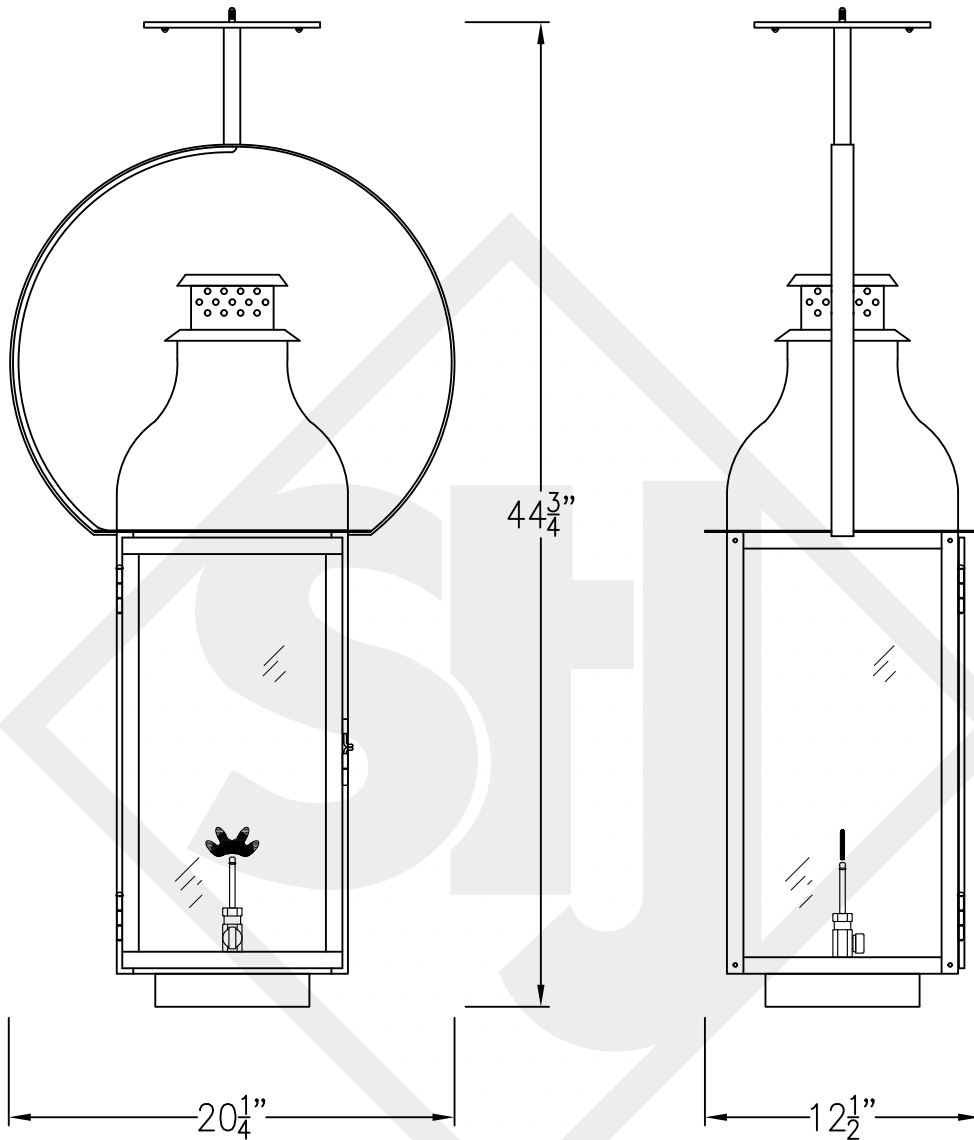

SARASOTA LARGE COPPER POST MOUNT

Fits over 3" post
1/4" Female Flare
Fitting

Lights are hand crafted
Dimensions may vary by 1/4"

Sarasota Large Copper Post Mount	
 St. James LIGHTING	
SCALE: N.T.S.	DRAFT: B. Vial
FILE: SARL	APP'D: J. Ragan
JOB: X	DATE: 10/6/17

SARASOTA LARGE HALF YOKE

Shortest Height 44 $\frac{3}{4}$ "

Front View

Side View

Ceiling Mount

Lights are hand crafted
Dimensions may vary by 1/4"

Sarasota Large Half Yoke	
St. James LIGHTING	
SCALE: N.T.S.	DRAFT: B. Vial
FILE: SARL	APP'D: J. Ragan
JOB: X	DATE: 10/6/17

SARASOTA LARGE YOKE (CEILING) BRACKET

Shortest Height 46 1/8"

Front View

Side View

Ceiling Mount

Lights are hand crafted
Dimensions may vary by 1/4"

Sarasota Large Yoke (Ceiling) Bracket	
St. James LIGHTING	
SCALE: N.T.S.	DRAFT: B. Vial
FILE: SARL	APP'D: J. Ragan
JOB: X	DATE: 10/6/17

SARASOTA LARGE CHAIN HUNG PENDANT

Comes standard w/
6' of chain

Front View

Lights are hand crafted
Dimensions may vary by 1/4"

Sarasota Large Chain Hung Pendant	
 St. James LIGHTING	
SCALE: N.T.S.	DRAFT: B. Vial
FILE: SARL	APP'D: J. Ragan
JOB: X	DATE: 10/6/17