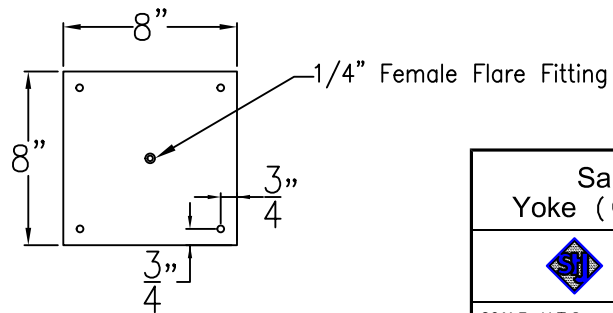

SARASOTA LARGE HALF YOKE

Shortest Height 44 $\frac{3}{4}$ "

Front View

Side View

Ceiling Mount

Lights are hand crafted
Dimensions may vary by 1/4"

Sarasota Large Half Yoke	
St. James LIGHTING	
SCALE: N.T.S.	DRAFT: B. Vial
FILE: SARL	APP'D: J. Ragan
JOB: X	DATE: 10/6/17

SARASOTA LARGE YOKE (CEILING) BRACKET

Shortest Height 46 1/8"

Front View

Side View

Ceiling Mount

Lights are hand crafted
Dimensions may vary by 1/4"

Sarasota Large Yoke (Ceiling) Bracket	
St. James LIGHTING	
SCALE: N.T.S.	DRAFT: B. Vial
FILE: SARL	APP'D: J. Ragan
JOB: X	DATE: 10/6/17