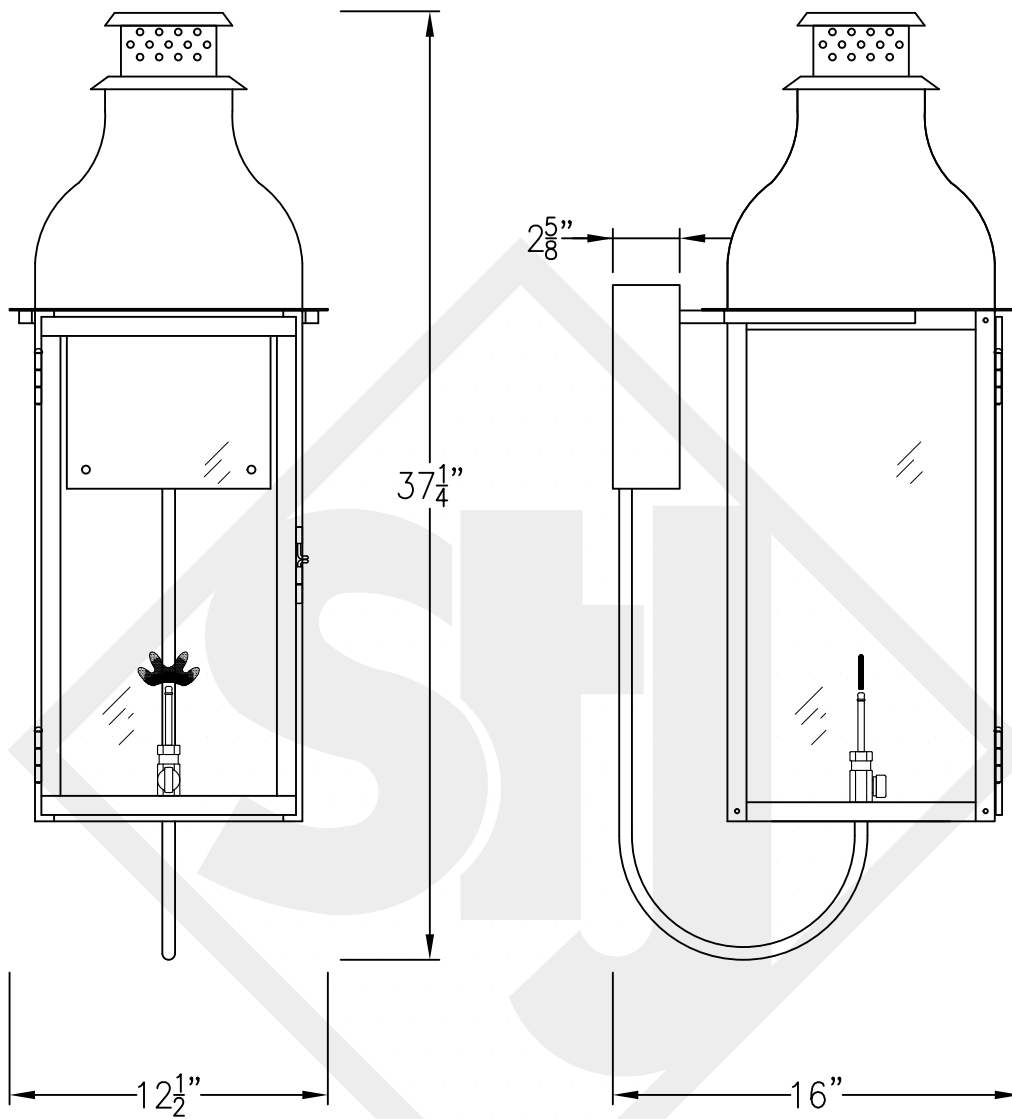

SARASOTA LARGE COPPER WALL BRACKET

Front View

Side View

Backplate

Lights are hand crafted
Dimensions may vary by 1/4"

Sarasota Large Copper Wall Bracket	
 St. James LIGHTING	
SCALE: N.T.S.	DRAFT: B. Vial
FILE: SARL	APP'D: J. Ragan
JOB: X	DATE: 10/6/17

SARASOTA LARGE STEEL WALL BRACKET

Front View

Side View

Backplate

Lights are hand crafted
Dimensions may vary by 1/4"

Sarasota Large Steel Wall Bracket	
 St. James LIGHTING	
SCALE: N.T.S.	DRAFT: B. Vial
FILE: SARL	APP'D: J. Ragan
JOB: X	DATE: 10/6/17

SARASOTA LARGE COPPER POST MOUNT

Fits over 3" post
1/4" Female Flare
Fitting

Lights are hand crafted
Dimensions may vary by 1/4"

Sarasota Large Copper Post Mount	
 St. James LIGHTING	
SCALE: N.T.S.	DRAFT: B. Vial
FILE: SARL	APP'D: J. Ragan
JOB: X	DATE: 10/6/17

SARASOTA LARGE HALF YOKE

Shortest Height 44 $\frac{3}{4}$ "

Front View

Side View

Ceiling Mount

Lights are hand crafted
Dimensions may vary by 1/4"

Sarasota Large Half Yoke	
St. James LIGHTING	
SCALE: N.T.S.	DRAFT: B. Vial
FILE: SARL	APP'D: J. Ragan
JOB: X	DATE: 10/6/17