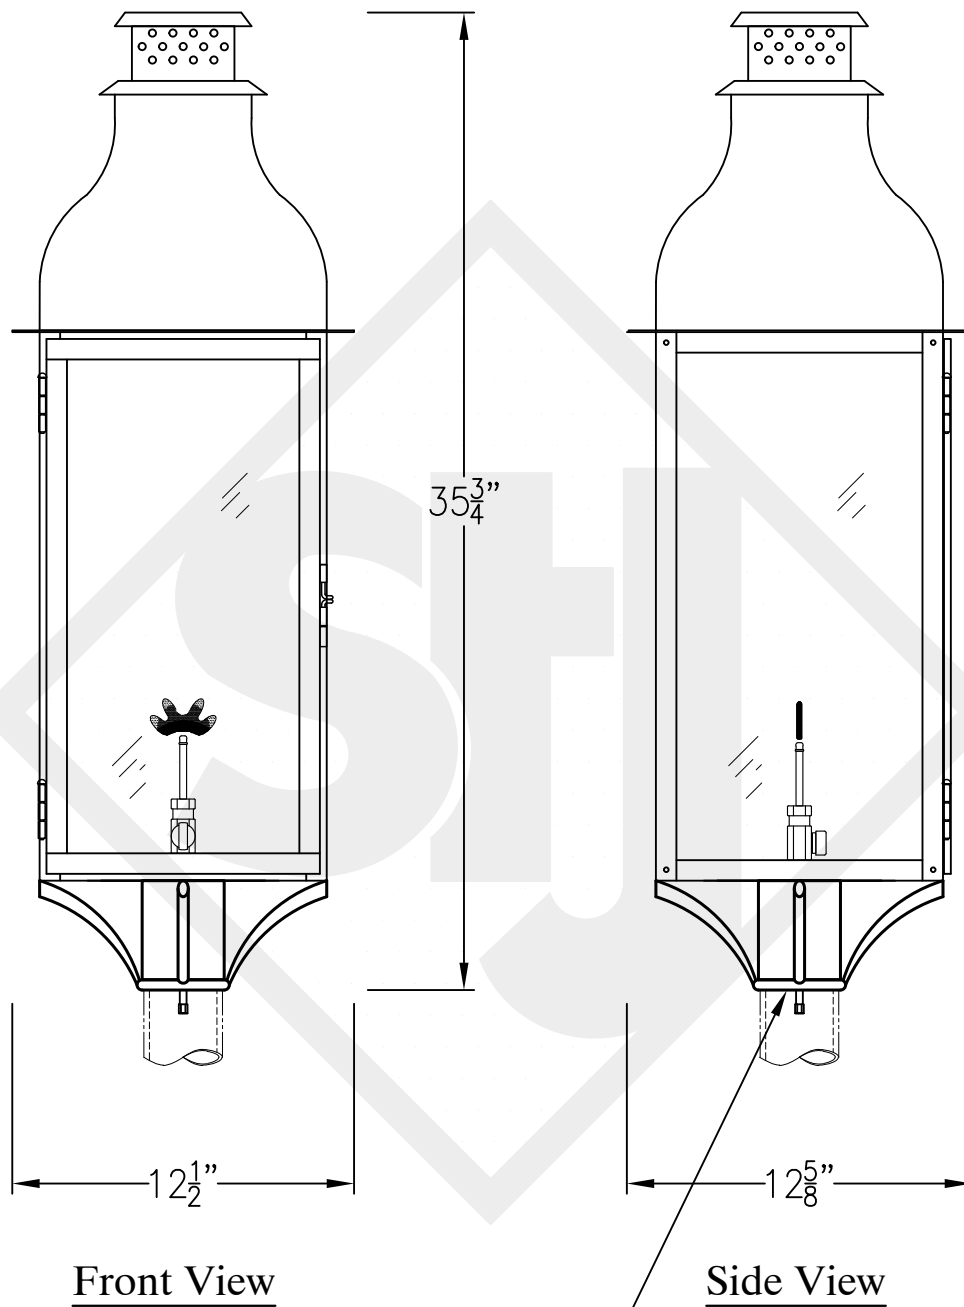

SARASOTA LARGE COPPER WALL BRACKET

Front View

Side View

Backplate

Lights are hand crafted
Dimensions may vary by 1/4"

Sarasota Large Copper Wall Bracket	
 St. James LIGHTING	
SCALE: N.T.S.	DRAFT: B. Vial
FILE: SARL	APP'D: J. Ragan
JOB: X	DATE: 10/6/17

SARASOTA LARGE STEEL WALL BRACKET

Front View

Side View

Backplate

Lights are hand crafted
Dimensions may vary by 1/4"

Sarasota Large Steel Wall Bracket	
 St. James LIGHTING	
SCALE: N.T.S.	DRAFT: B. Vial
FILE: SARL	APP'D: J. Ragan
JOB: X	DATE: 10/6/17

SARASOTA LARGE COPPER POST MOUNT

Fits over 3" post
1/4" Female Flare
Fitting

Lights are hand crafted
Dimensions may vary by 1/4"

Sarasota Large Copper Post Mount	
 St. James LIGHTING	
SCALE: N.T.S.	DRAFT: B. Vial
FILE: SARL	APP'D: J. Ragan
JOB: X	DATE: 10/6/17

SARASOTA LARGE HALF YOKE

Shortest Height 44 $\frac{3}{4}$ "

Front View

Side View

Ceiling Mount

Lights are hand crafted
Dimensions may vary by 1/4"

Sarasota Large Half Yoke	
St. James LIGHTING	
SCALE: N.T.S.	DRAFT: B. Vial
FILE: SARL	APP'D: J. Ragan
JOB: X	DATE: 10/6/17