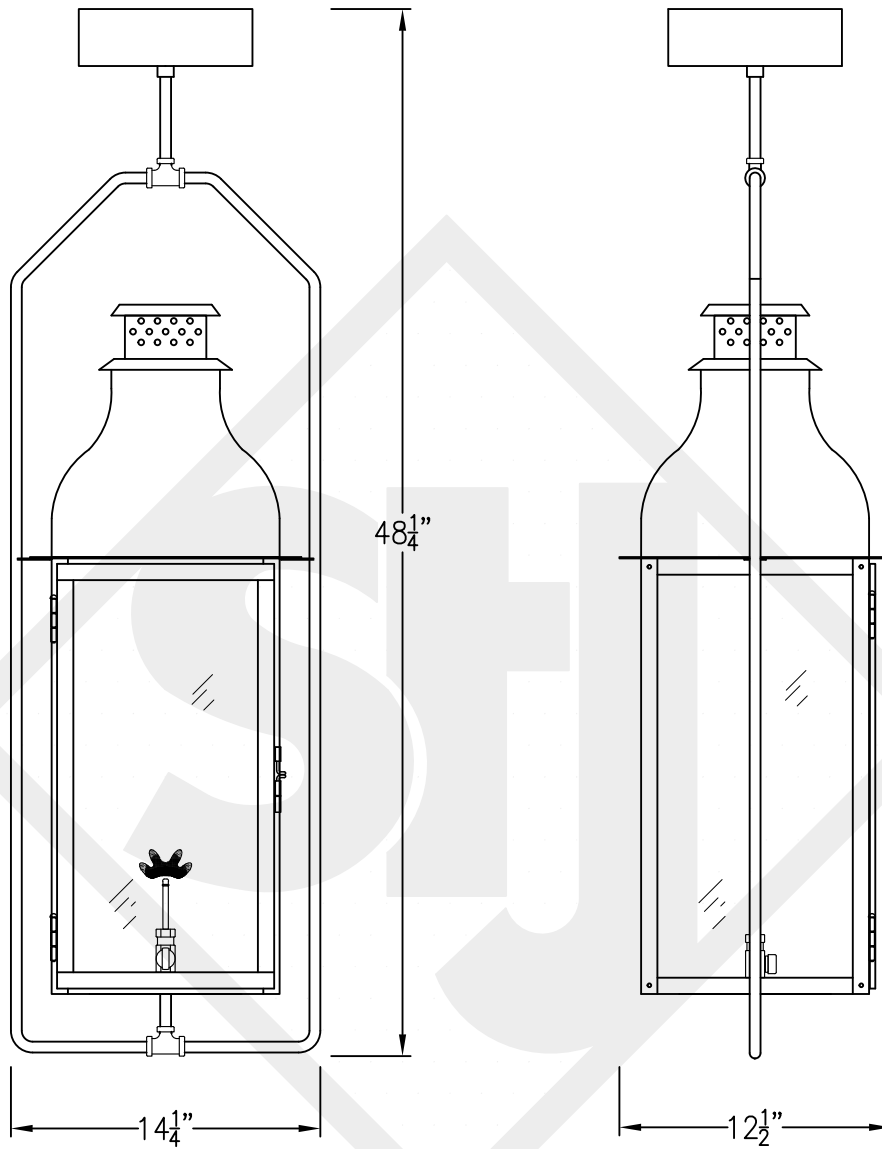

SARASOTA LARGE COPPER POST MOUNT

Fits over 3" post
1/4" Female Flare
Fitting

Lights are hand crafted
Dimensions may vary by 1/4"

Sarasota Large Copper Post Mount	
 St. James LIGHTING	
SCALE: N.T.S.	DRAFT: B. Vial
FILE: SARL	APP'D: J. Ragan
JOB: X	DATE: 10/6/17

SARASOTA LARGE HALF YOKE

Shortest Height 44 $\frac{3}{4}$ "

Front View

Side View

Ceiling Mount

Lights are hand crafted
Dimensions may vary by 1/4"

Sarasota Large Half Yoke	
St. James LIGHTING	
SCALE: N.T.S.	DRAFT: B. Vial
FILE: SARL	APP'D: J. Ragan
JOB: X	DATE: 10/6/17

SARASOTA LARGE YOKE (CEILING) BRACKET

Shortest Height 46 1/8"

Front View

Side View

Ceiling Mount

Lights are hand crafted
Dimensions may vary by 1/4"

Sarasota Large Yoke (Ceiling) Bracket	
St. James LIGHTING	
SCALE: N.T.S.	DRAFT: B. Vial
FILE: SARL	APP'D: J. Ragan
JOB: X	DATE: 10/6/17

SARASOTA LARGE CHAIN HUNG PENDANT

Comes standard w/
6' of chain

Front View

Lights are hand crafted
Dimensions may vary by 1/4"

Sarasota Large Chain Hung Pendant	
 St. James LIGHTING	
SCALE: N.T.S.	DRAFT: B. Vial
FILE: SARL	APP'D: J. Ragan
JOB: X	DATE: 10/6/17