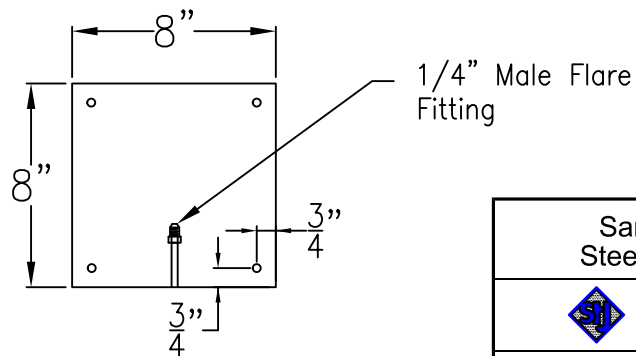

SARASOTA LARGE COPPER WALL BRACKET

Front View

Side View

Backplate

Lights are hand crafted
Dimensions may vary by 1/4"

Sarasota Large Copper Wall Bracket	
 St. James LIGHTING	
SCALE: N.T.S.	DRAFT: B. Vial
FILE: SARL	APP'D: J. Ragan
JOB: X	DATE: 10/6/17

SARASOTA LARGE STEEL WALL BRACKET

Front View

Side View

Backplate

Lights are hand crafted
Dimensions may vary by 1/4"

Sarasota Large Steel Wall Bracket	
 St. James LIGHTING	
SCALE: N.T.S.	DRAFT: B. Vial
FILE: SARL	APP'D: J. Ragan
JOB: X	DATE: 10/6/17

SARASOTA LARGE COPPER POST MOUNT

Fits over 3" post
1/4" Female Flare
Fitting

Lights are hand crafted
Dimensions may vary by 1/4"

Sarasota Large Copper Post Mount	
 St. James LIGHTING	
SCALE: N.T.S.	DRAFT: B. Vial
FILE: SARL	APP'D: J. Ragan
JOB: X	DATE: 10/6/17

SARASOTA LARGE CHAIN HUNG PENDANT

Comes standard w/
6' of chain

Front View

Lights are hand crafted
Dimensions may vary by 1/4"

Sarasota Large Chain Hung Pendant	
 St. James LIGHTING	
SCALE: N.T.S.	DRAFT: B. Vial
FILE: SARL	APP'D: J. Ragan
JOB: X	DATE: 10/6/17