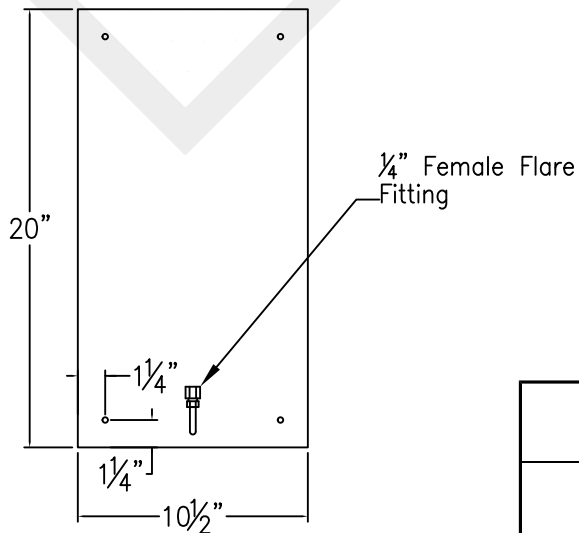

SARASOTA LARGE COPPER WALL BRACKET

Front View

Side View

Backplate

Lights are hand crafted
Dimensions may vary by 1/4"

Sarasota Large Copper Wall Bracket	
 St. James LIGHTING	
SCALE: N.T.S.	DRAFT: B. Vial
FILE: SARL	APP'D: J. Ragan
JOB: X	DATE: 10/6/17

SARASOTA LARGE STEEL WALL BRACKET

Front View

Side View

Backplate

Lights are hand crafted
Dimensions may vary by 1/4"

Sarasota Large Steel Wall Bracket	
 St. James LIGHTING	
SCALE: N.T.S.	DRAFT: B. Vial
FILE: SARL	APP'D: J. Ragan
JOB: X	DATE: 10/6/17

SARASOTA LARGE COPPER POST MOUNT

Fits over 3" post
1/4" Female Flare
Fitting

Lights are hand crafted
Dimensions may vary by 1/4"

Sarasota Large Copper Post Mount	
 St. James LIGHTING	
SCALE: N.T.S.	DRAFT: B. Vial
FILE: SARL	APP'D: J. Ragan
JOB: X	DATE: 10/6/17

SARASOTA LARGE CHAIN HUNG PENDANT

Comes standard w/
6' of chain

Front View

Lights are hand crafted
Dimensions may vary by 1/4"

Sarasota Large Chain Hung Pendant	
 St. James LIGHTING	
SCALE: N.T.S.	DRAFT: B. Vial
FILE: SARL	APP'D: J. Ragan
JOB: X	DATE: 10/6/17