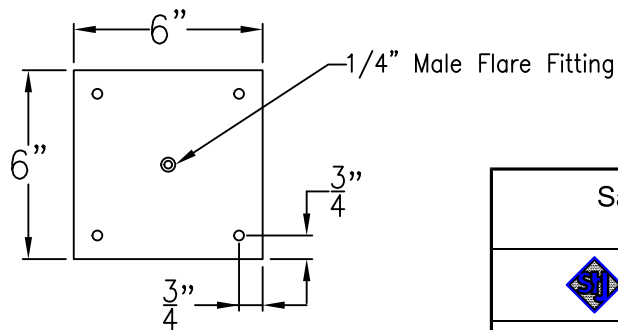

SARASOTA LARGE COPPER POST MOUNT

Fits over 3" post
1/4" Female Flare
Fitting

Lights are hand crafted
Dimensions may vary by 1/4"

Sarasota Large Copper Post Mount	
 St. James LIGHTING	
SCALE: N.T.S.	DRAFT: B. Vial
FILE: SARL	APP'D: J. Ragan
JOB: X	DATE: 10/6/17

SARASOTA LARGE HALF YOKE

Shortest Height 44 $\frac{3}{4}$ "

Front View

Side View

Ceiling Mount

Lights are hand crafted
Dimensions may vary by 1/4"

Sarasota Large Half Yoke	
St. James LIGHTING	
SCALE: N.T.S.	DRAFT: B. Vial
FILE: SARL	APP'D: J. Ragan
JOB: X	DATE: 10/6/17

SARASOTA LARGE YOKE (CEILING) BRACKET

Shortest Height 46 1/8"

Front View

Side View

Ceiling Mount

Lights are hand crafted
Dimensions may vary by 1/4"

Sarasota Large Yoke (Ceiling) Bracket	
St. James LIGHTING	
SCALE: N.T.S.	DRAFT: B. Vial
FILE: SARL	APP'D: J. Ragan
JOB: X	DATE: 10/6/17

SARASOTA LARGE CHAIN HUNG PENDANT

Comes standard w/
6' of chain

Front View

Lights are hand crafted
Dimensions may vary by 1/4"

Sarasota Large Chain Hung Pendant	
 St. James LIGHTING	
SCALE: N.T.S.	DRAFT: B. Vial
FILE: SARL	APP'D: J. Ragan
JOB: X	DATE: 10/6/17