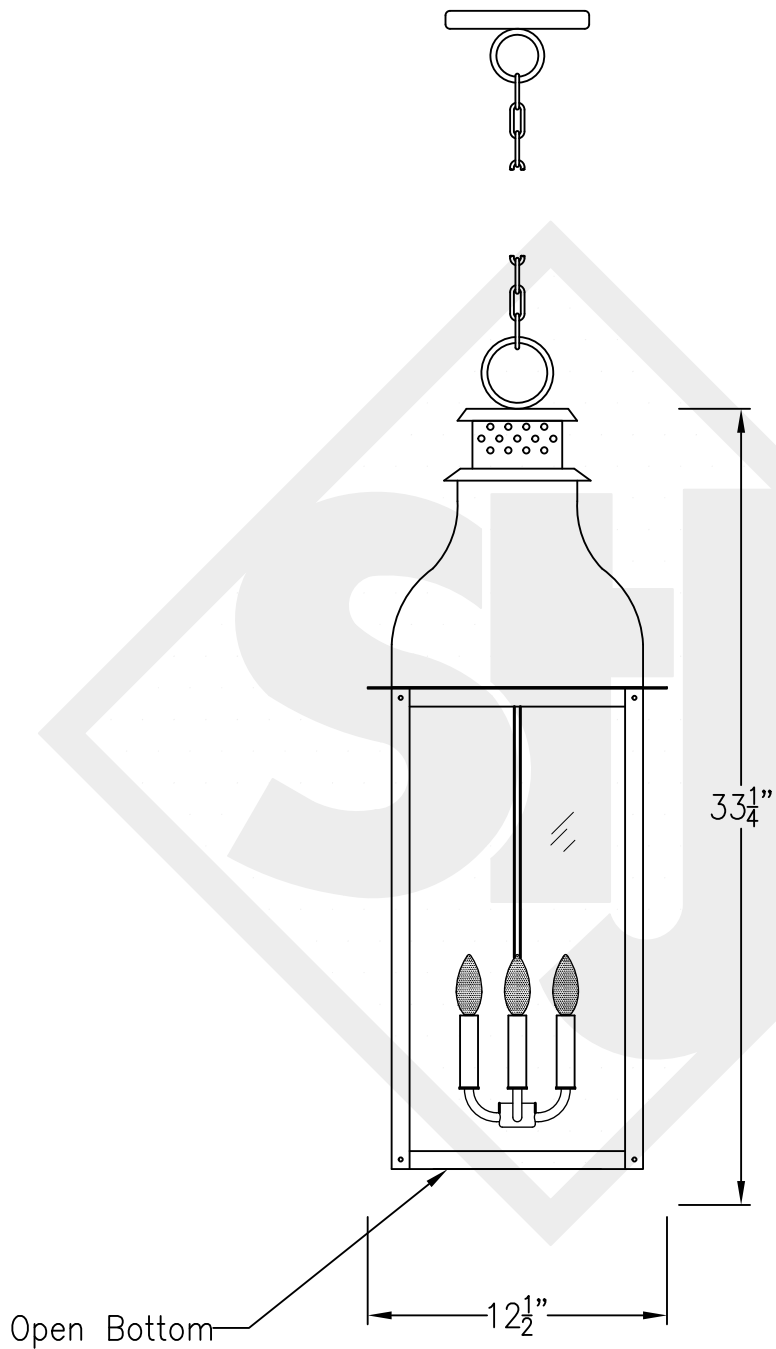

SARASOTA LARGE COPPER POST MOUNT

Fits over 3" post
1/4" Female Flare
Fitting

Lights are hand crafted
Dimensions may vary by 1/4"

Sarasota Large Copper Post Mount	
 St. James LIGHTING	
SCALE: N.T.S.	DRAFT: B. Vial
FILE: SARL	APP'D: J. Ragan
JOB: X	DATE: 10/6/17

SARASOTA LARGE HALF YOKE

Shortest Height 44 $\frac{3}{4}$ "

Front View

Side View

Ceiling Mount

Lights are hand crafted
Dimensions may vary by 1/4"

Sarasota Large Half Yoke	
St. James LIGHTING	
SCALE: N.T.S.	DRAFT: B. Vial
FILE: SARL	APP'D: J. Ragan
JOB: X	DATE: 10/6/17

SARASOTA LARGE YOKE (CEILING) BRACKET

Shortest Height 46 1/8"

Front View

Side View

Ceiling Mount

Lights are hand crafted
Dimensions may vary by 1/4"

Sarasota Large Yoke (Ceiling) Bracket	
St. James LIGHTING	
SCALE: N.T.S.	DRAFT: B. Vial
FILE: SARL	APP'D: J. Ragan
JOB: X	DATE: 10/6/17

SARASOTA LARGE CHAIN HUNG PENDANT

Comes standard w/
6' of chain

Front View

Lights are hand crafted
Dimensions may vary by 1/4"

Sarasota Large Chain Hung Pendant	
 St. James LIGHTING	
SCALE: N.T.S.	DRAFT: B. Vial
FILE: SARL	APP'D: J. Ragan
JOB: X	DATE: 10/6/17