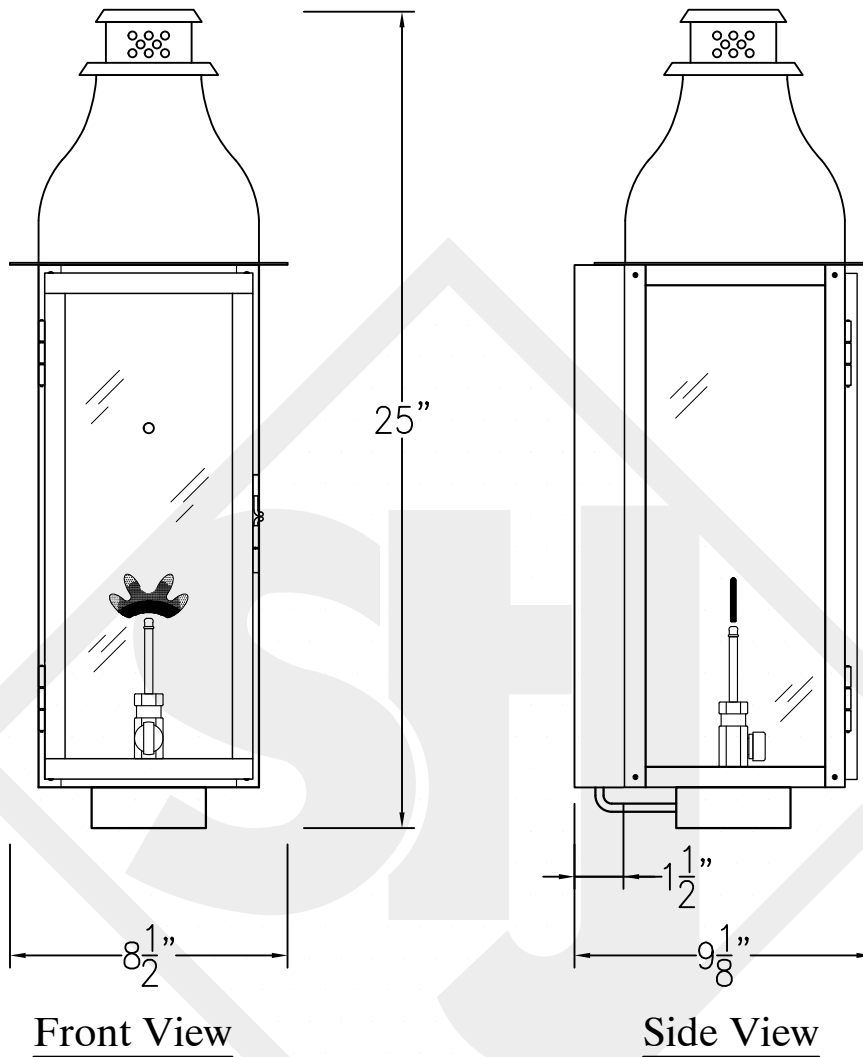

# SARASOTA SMALL COPPER WALL BRACKET

Front View

Side View

Backplate

Lights are hand crafted  
Dimensions may vary by 1/4"

Sarasota Small Copper Wall Bracket	
 <b>St. James LIGHTING</b>	
SCALE: N.T.S.	DRAFT: B. Vial
FILE: SARS	APP'D: J. Ragan
JOB: X	DATE: 9/15/17

# SARASOTA SMALL STEEL WALL BRACKET

Front View

Side View

Backplate

Lights are hand crafted  
Dimensions may vary by 1/4"

Sarasota Small Steel Wall Bracket	
 <b>St. James LIGHTING</b>	
SCALE: N.T.S.	DRAFT: B. Vial
FILE: SARS	APP'D: J. Ragan
JOB: X	DATE: 12/12/16

# SARASOTA SMALL COPPER POST MOUNT

Fits over 3" post  
 $\frac{1}{4}$ " Female flare  
 Fitting

Lights are hand crafted  
 Dimensions may vary by  $\frac{1}{4}$ "

Sarasota Small Copper Post Mount	
 <b>St. James LIGHTING</b>	
SCALE: N.T.S.	DRAFT: B. Vial
FILE: SARS	APP'D: J. Ragan
JOB: X	DATE: 10/6/17

# SARASOTA SMALL HALF YOKE

Shortest Height 37 1/2"

Front View

Side View

Ceiling Mount

Lights are hand crafted  
Dimensions may vary by 1/4"

Sarasota Small Half Yoke	
St. James LIGHTING	
SCALE: N.T.S.	DRAFT: B. Vial
FILE: SARS	APP'D: J. Ragan
JOB: X	DATE: 10/6/17