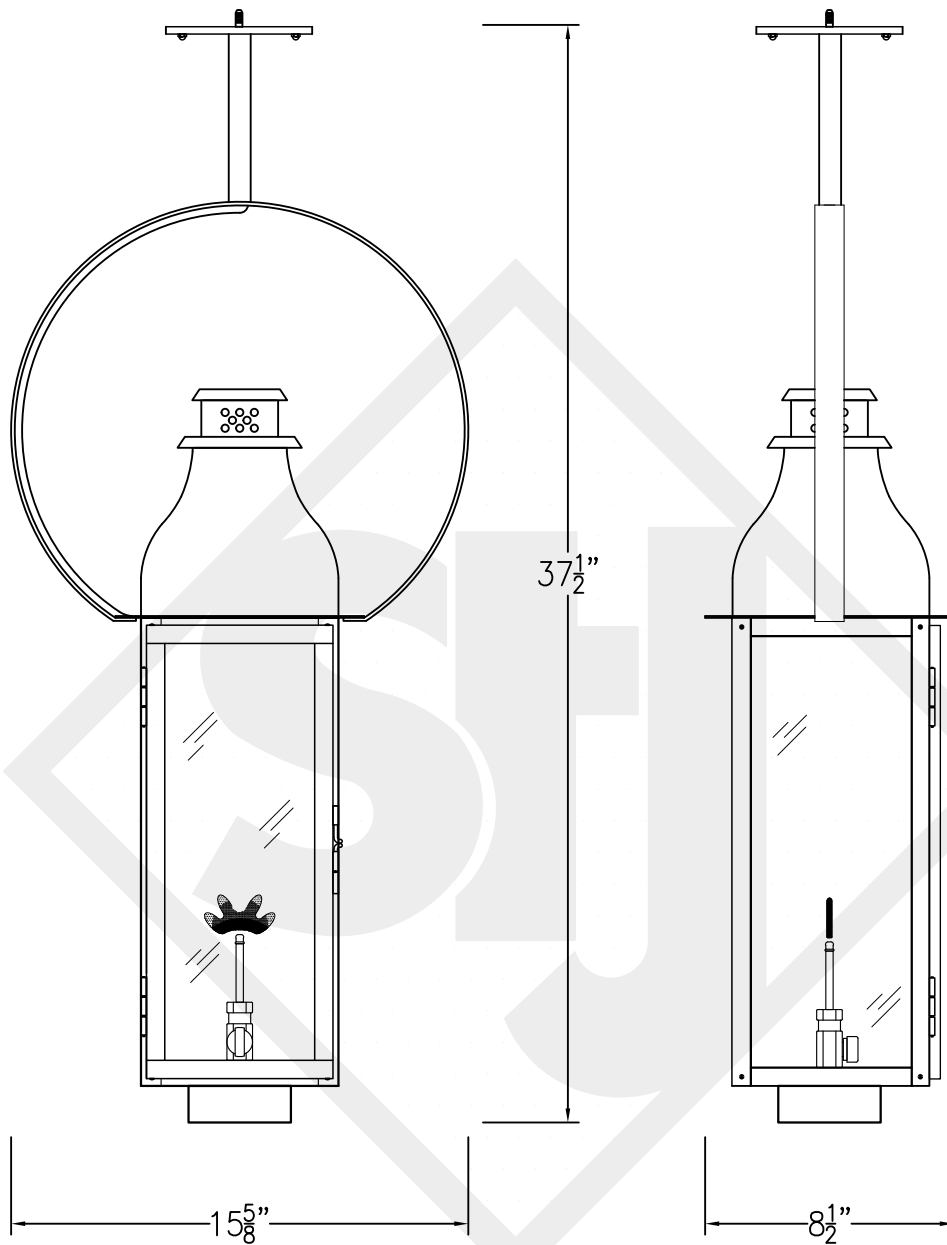

# SARASOTA SMALL STEEL WALL BRACKET

Front View

Side View

Backplate

Lights are hand crafted  
Dimensions may vary by 1/4"

Sarasota Small Steel Wall Bracket	
 <b>St. James LIGHTING</b>	
SCALE: N.T.S.	DRAFT: B. Vial
FILE: SARS	APP'D: J. Ragan
JOB: X	DATE: 12/12/16

# SARASOTA SMALL COPPER POST MOUNT

Fits over 3" post  
 $\frac{1}{4}$ " Female flare  
 Fitting

Lights are hand crafted  
 Dimensions may vary by  $\frac{1}{4}$ "

Sarasota Small Copper Post Mount	
 <b>St. James LIGHTING</b>	
SCALE: N.T.S.	DRAFT: B. Vial
FILE: SARS	APP'D: J. Ragan
JOB: X	DATE: 10/6/17

# SARASOTA SMALL HALF YOKE

Shortest Height 37 1/2"

Front View

Side View

Ceiling Mount

Lights are hand crafted  
Dimensions may vary by 1/4"

Sarasota Small Half Yoke	
St. James LIGHTING	
SCALE: N.T.S.	DRAFT: B. Vial
FILE: SARS	APP'D: J. Ragan
JOB: X	DATE: 10/6/17

# SARASOTA SMALL YOKE (CEILING) BRACKET

Shortest Height 38 <sup>3</sup>/<sub>4</sub>"

Front View

Side View

Ceiling Mount

Lights are hand crafted  
Dimensions may vary by 1/4"

Sarasota Small Yoke (Ceiling) Bracket	
St. James LIGHTING	
SCALE: N.T.S.	DRAFT: B. Vial
FILE: SARS	APP'D: J. Ragan
JOB: X	DATE: 10/6/17