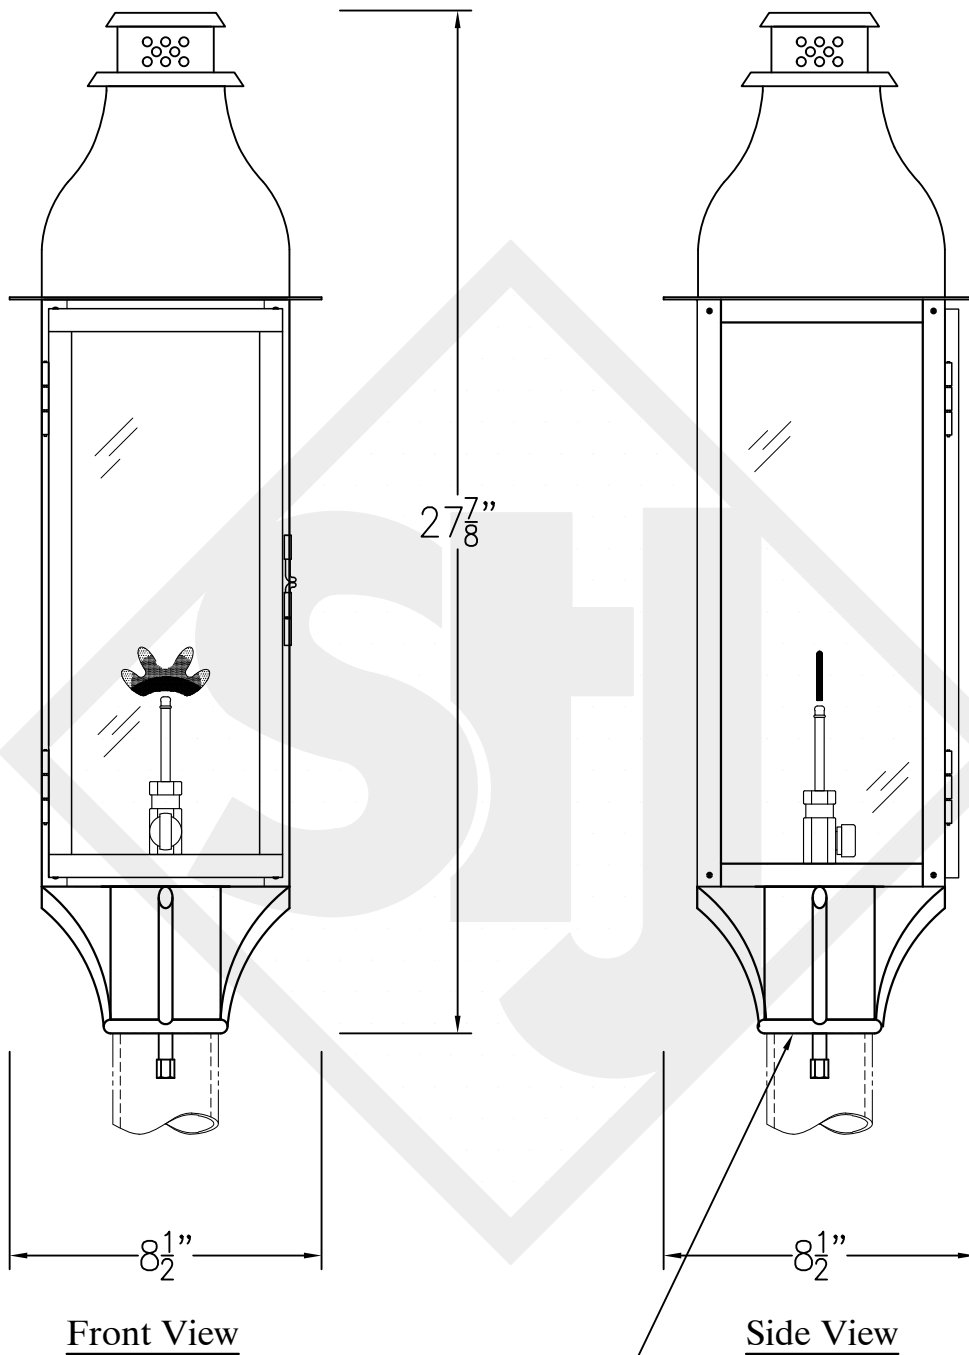

# SARASOTA SMALL COPPER WALL BRACKET

Front View

Side View

Backplate

Lights are hand crafted  
Dimensions may vary by 1/4"

Sarasota Small Copper Wall Bracket	
 <b>St. James LIGHTING</b>	
SCALE: N.T.S.	DRAFT: B. Vial
FILE: SARS	APP'D: J. Ragan
JOB: X	DATE: 9/15/17

# SARASOTA SMALL STEEL WALL BRACKET

Front View

Side View

Backplate

Lights are hand crafted  
Dimensions may vary by 1/4"

Sarasota Small Steel Wall Bracket	
 <b>St. James LIGHTING</b>	
SCALE: N.T.S.	DRAFT: B. Vial
FILE: SARS	APP'D: J. Ragan
JOB: X	DATE: 12/12/16

# SARASOTA SMALL COPPER POST MOUNT

Fits over 3" post  
 $\frac{1}{4}$ " Female flare  
 Fitting

Lights are hand crafted  
 Dimensions may vary by  $\frac{1}{4}$ "

Sarasota Small Copper Post Mount	
 <b>St. James LIGHTING</b>	
SCALE: N.T.S.	DRAFT: B. Vial
FILE: SARS	APP'D: J. Ragan
JOB: X	DATE: 10/6/17

# SARASOTA SMALL HALF YOKE

Shortest Height 37 1/2"

Front View

Side View

Ceiling Mount

Lights are hand crafted  
Dimensions may vary by 1/4"

Sarasota Small Half Yoke	
St. James LIGHTING	
SCALE: N.T.S.	DRAFT: B. Vial
FILE: SARS	APP'D: J. Ragan
JOB: X	DATE: 10/6/17