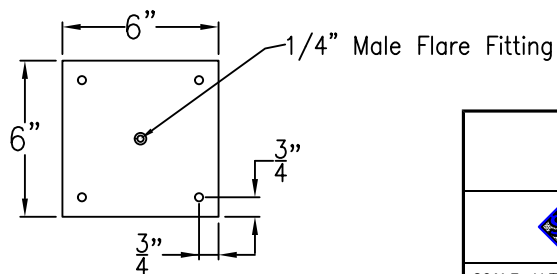

# SARASOTA SMALL STEEL WALL BRACKET

Front View

Side View

Backplate

Lights are hand crafted  
Dimensions may vary by 1/4"

Sarasota Small Steel Wall Bracket	
 <b>St. James LIGHTING</b>	
SCALE: N.T.S.	DRAFT: B. Vial
FILE: SARS	APP'D: J. Ragan
JOB: X	DATE: 12/12/16

# SARASOTA SMALL COPPER POST MOUNT

Fits over 3" post  
 $\frac{1}{4}$ " Female flare  
 Fitting

Lights are hand crafted  
 Dimensions may vary by  $\frac{1}{4}$ "

Sarasota Small Copper Post Mount	
 <b>St. James LIGHTING</b>	
SCALE: N.T.S.	DRAFT: B. Vial
FILE: SARS	APP'D: J. Ragan
JOB: X	DATE: 10/6/17

# SARASOTA SMALL HALF YOKE

Shortest Height 37 1/2"

Front View

Side View

Ceiling Mount

Lights are hand crafted  
Dimensions may vary by 1/4"

Sarasota Small Half Yoke	
St. James LIGHTING	
SCALE: N.T.S.	DRAFT: B. Vial
FILE: SARS	APP'D: J. Ragan
JOB: X	DATE: 10/6/17