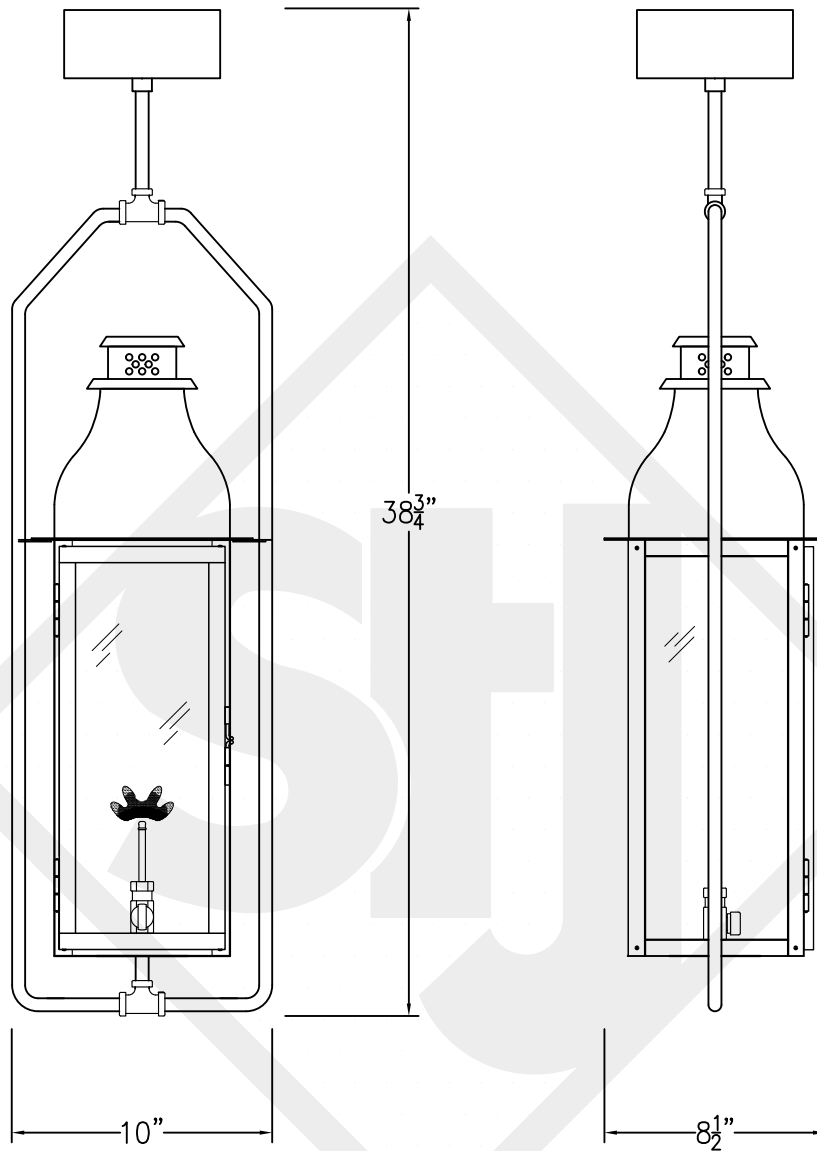

# SARASOTA SMALL COPPER POST MOUNT

Fits over 3" post  
 $\frac{1}{4}$ " Female flare  
 Fitting

Lights are hand crafted  
 Dimensions may vary by  $\frac{1}{4}$ "

Sarasota Small Copper Post Mount	
 <b>St. James LIGHTING</b>	
SCALE: N.T.S.	DRAFT: B. Vial
FILE: SARS	APP'D: J. Ragan
JOB: X	DATE: 10/6/17

# SARASOTA SMALL HALF YOKE

Shortest Height 37 1/2"

Front View

Side View

Ceiling Mount

Lights are hand crafted  
Dimensions may vary by 1/4"

Sarasota Small Half Yoke	
St. James LIGHTING	
SCALE: N.T.S.	DRAFT: B. Vial
FILE: SARS	APP'D: J. Ragan
JOB: X	DATE: 10/6/17

# SARASOTA SMALL YOKE (CEILING) BRACKET

Shortest Height 38 <sup>3</sup>/<sub>4</sub>"

Front View

Side View

Ceiling Mount

Lights are hand crafted  
Dimensions may vary by 1/4"

Sarasota Small Yoke (Ceiling) Bracket	
St. James LIGHTING	
SCALE: N.T.S.	DRAFT: B. Vial
FILE: SARS	APP'D: J. Ragan
JOB: X	DATE: 10/6/17

# SARASOTA SMALL CHAIN HUNG PENDANT

Comes standard w/ 6'  
of chain

Lights are hand crafted  
Dimensions may vary by 1/4"

Sarasota Small Chain Hung Pendant	
 St. James LIGHTING	
SCALE: N.T.S.	DRAFT: B. Vial
FILE: SARS	APP'D: J. Ragan
JOB: X	DATE: 10/6/17