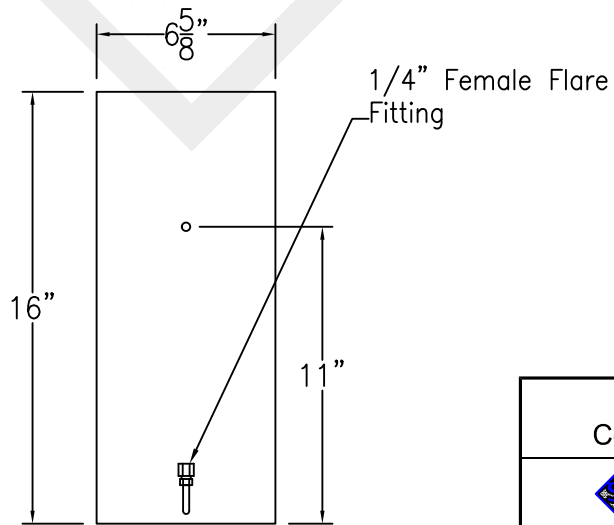

# SARASOTA SMALL COPPER WALL BRACKET

Front View

Side View

Backplate

Lights are hand crafted  
Dimensions may vary by 1/4"

Sarasota Small Copper Wall Bracket	
 <b>St. James LIGHTING</b>	
SCALE: N.T.S.	DRAFT: B. Vial
FILE: SARS	APP'D: J. Ragan
JOB: X	DATE: 9/15/17

# SARASOTA SMALL STEEL WALL BRACKET

Front View

Side View

Backplate

Lights are hand crafted  
Dimensions may vary by 1/4"

Sarasota Small Steel Wall Bracket	
 <b>St. James LIGHTING</b>	
SCALE: N.T.S.	DRAFT: B. Vial
FILE: SARS	APP'D: J. Ragan
JOB: X	DATE: 12/12/16

# SARASOTA SMALL COPPER POST MOUNT

Fits over 3" post  
 $\frac{1}{4}$ " Female flare  
 Fitting

Lights are hand crafted  
 Dimensions may vary by  $\frac{1}{4}$ "

Sarasota Small Copper Post Mount	
 <b>St. James LIGHTING</b>	
SCALE: N.T.S.	DRAFT: B. Vial
FILE: SARS	APP'D: J. Ragan
JOB: X	DATE: 10/6/17

# SARASOTA SMALL HALF YOKE

Shortest Height 37 1/2"

Front View

Side View

Ceiling Mount

Lights are hand crafted  
Dimensions may vary by 1/4"

Sarasota Small Half Yoke	
St. James LIGHTING	
SCALE: N.T.S.	DRAFT: B. Vial
FILE: SARS	APP'D: J. Ragan
JOB: X	DATE: 10/6/17