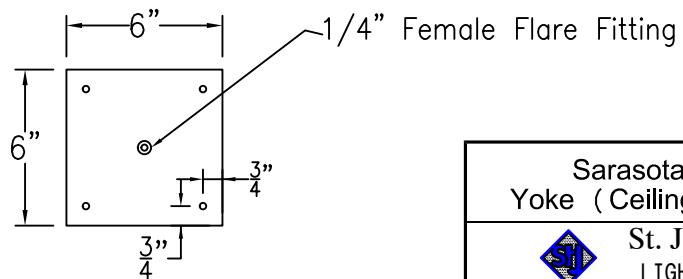

# SARASOTA SMALL HALF YOKE

Shortest Height 37 1/2"

Front View

Side View

Ceiling Mount

Lights are hand crafted  
Dimensions may vary by 1/4"

Sarasota Small Half Yoke	
St. James LIGHTING	
SCALE: N.T.S.	DRAFT: B. Vial
FILE: SARS	APP'D: J. Ragan
JOB: X	DATE: 10/6/17

# SARASOTA SMALL YOKE (CEILING) BRACKET

Shortest Height 38 <sup>3</sup>/<sub>4</sub>"

Front View

Side View

Ceiling Mount

Lights are hand crafted  
Dimensions may vary by 1/4"

Sarasota Small Yoke (Ceiling) Bracket	
St. James LIGHTING	
SCALE: N.T.S.	DRAFT: B. Vial
FILE: SARS	APP'D: J. Ragan
JOB: X	DATE: 10/6/17