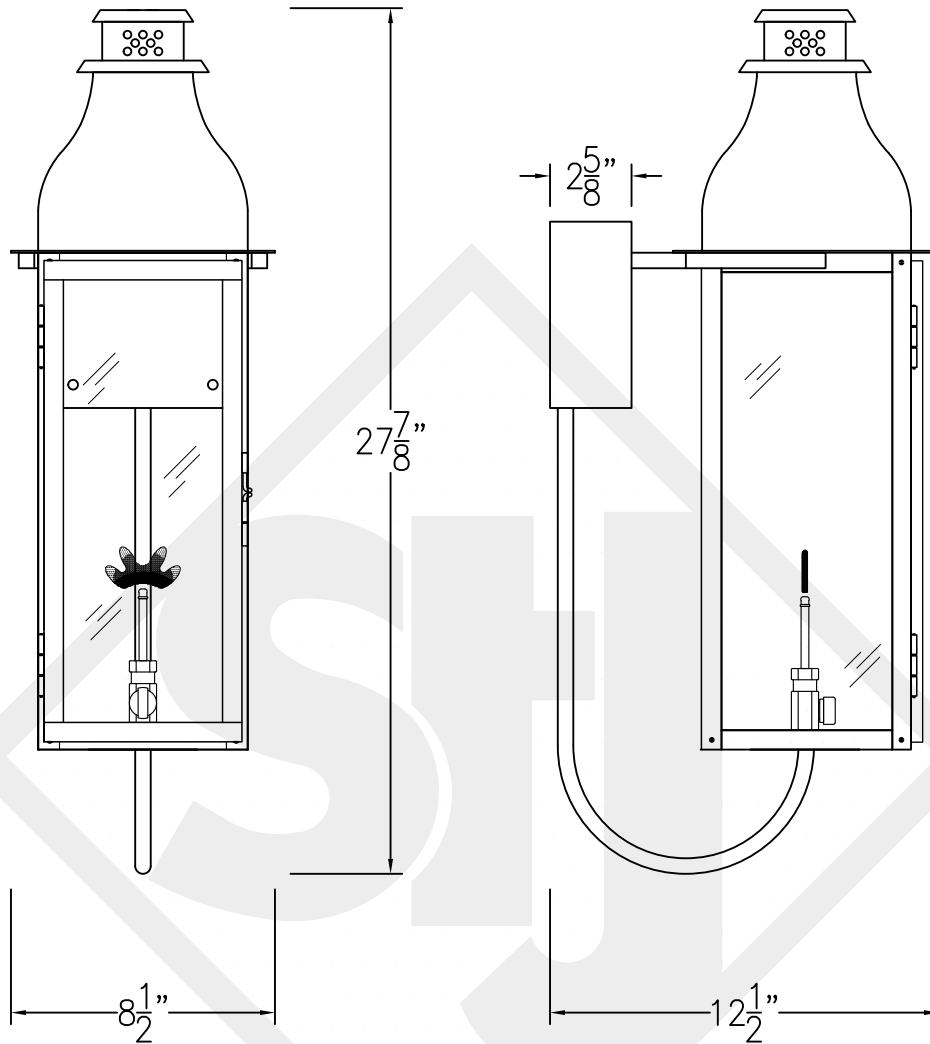

# SARASOTA SMALL COPPER WALL BRACKET

Front View

Side View

Backplate

Lights are hand crafted  
Dimensions may vary by 1/4"

Sarasota Small Copper Wall Bracket	
 <b>St. James LIGHTING</b>	
SCALE: N.T.S.	DRAFT: B. Vial
FILE: SARS	APP'D: J. Ragan
JOB: X	DATE: 9/15/17

# SARASOTA SMALL STEEL WALL BRACKET

Front View

Side View

Backplate

Lights are hand crafted  
Dimensions may vary by 1/4"

Sarasota Small Steel Wall Bracket	
 <b>St. James LIGHTING</b>	
SCALE: N.T.S.	DRAFT: B. Vial
FILE: SARS	APP'D: J. Ragan
JOB: X	DATE: 12/12/16

# SARASOTA SMALL COPPER POST MOUNT

Fits over 3" post  
 $\frac{1}{4}$ " Female flare  
 Fitting

Lights are hand crafted  
 Dimensions may vary by  $\frac{1}{4}$ "

Sarasota Small Copper Post Mount	
 <b>St. James LIGHTING</b>	
SCALE: N.T.S.	DRAFT: B. Vial
FILE: SARS	APP'D: J. Ragan
JOB: X	DATE: 10/6/17

# SARASOTA SMALL HALF YOKE

Shortest Height 37 1/2"

Front View

Side View

Ceiling Mount

Lights are hand crafted  
Dimensions may vary by 1/4"

Sarasota Small Half Yoke	
St. James LIGHTING	
SCALE: N.T.S.	DRAFT: B. Vial
FILE: SARS	APP'D: J. Ragan
JOB: X	DATE: 10/6/17