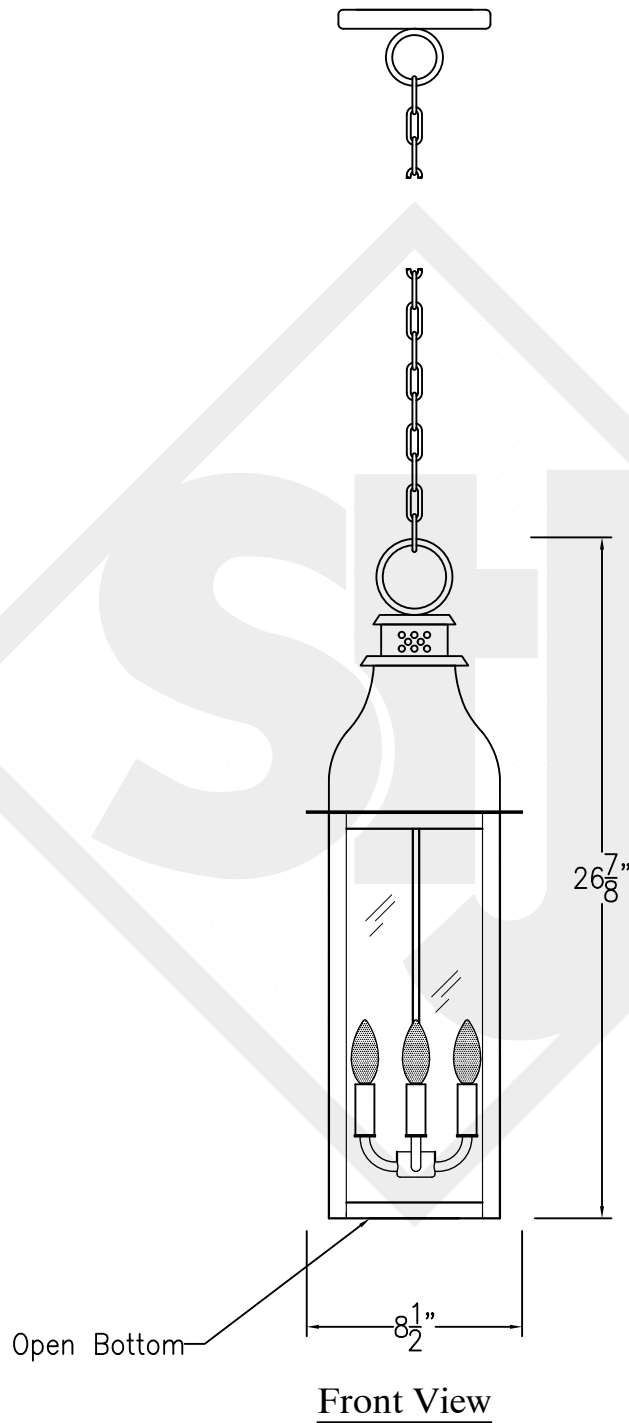

# SARASOTA SMALL COPPER POST MOUNT

Fits over 3" post  
 $\frac{1}{4}$ " Female flare  
 Fitting

Lights are hand crafted  
 Dimensions may vary by  $\frac{1}{4}$ "

Sarasota Small Copper Post Mount	
 <b>St. James LIGHTING</b>	
SCALE: N.T.S.	DRAFT: B. Vial
FILE: SARS	APP'D: J. Ragan
JOB: X	DATE: 10/6/17

# SARASOTA SMALL HALF YOKE

Shortest Height 37 1/2"

Front View

Side View

Ceiling Mount

Lights are hand crafted  
Dimensions may vary by 1/4"

Sarasota Small Half Yoke	
St. James LIGHTING	
SCALE: N.T.S.	DRAFT: B. Vial
FILE: SARS	APP'D: J. Ragan
JOB: X	DATE: 10/6/17

# SARASOTA SMALL YOKE (CEILING) BRACKET

Shortest Height 38 <sup>3</sup>/<sub>4</sub>"

Front View

Side View

Ceiling Mount

Lights are hand crafted  
Dimensions may vary by 1/4"

Sarasota Small Yoke (Ceiling) Bracket	
St. James LIGHTING	
SCALE: N.T.S.	DRAFT: B. Vial
FILE: SARS	APP'D: J. Ragan
JOB: X	DATE: 10/6/17

# SARASOTA SMALL CHAIN HUNG PENDANT

Comes standard w/ 6'  
of chain

Lights are hand crafted  
Dimensions may vary by 1/4"

Sarasota Small Chain Hung Pendant	
 St. James LIGHTING	
SCALE: N.T.S.	DRAFT: B. Vial
FILE: SARS	APP'D: J. Ragan
JOB: X	DATE: 10/6/17