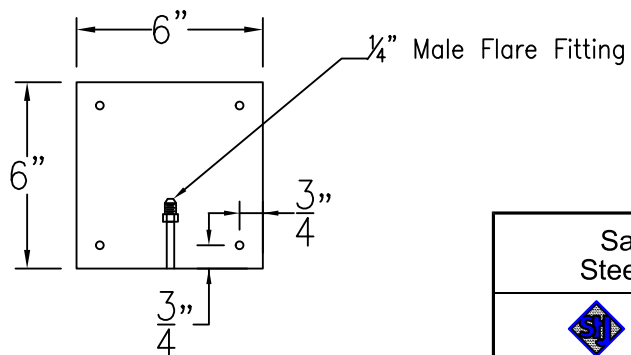

# SARASOTA SMALL COPPER WALL BRACKET

Front View

Side View

Backplate

Lights are hand crafted  
Dimensions may vary by 1/4"

Sarasota Small Copper Wall Bracket	
 <b>St. James LIGHTING</b>	
SCALE: N.T.S.	DRAFT: B. Vial
FILE: SARS	APP'D: J. Ragan
JOB: X	DATE: 9/15/17

# SARASOTA SMALL STEEL WALL BRACKET

Front View

Side View

Backplate

Lights are hand crafted  
Dimensions may vary by 1/4"

Sarasota Small Steel Wall Bracket	
 <b>St. James LIGHTING</b>	
SCALE: N.T.S.	DRAFT: B. Vial
FILE: SARS	APP'D: J. Ragan
JOB: X	DATE: 12/12/16

# SARASOTA SMALL COPPER POST MOUNT

Fits over 3" post  
 $\frac{1}{4}$ " Female flare  
 Fitting

Lights are hand crafted  
 Dimensions may vary by  $\frac{1}{4}$ "

Sarasota Small Copper Post Mount	
 <b>St. James LIGHTING</b>	
SCALE: N.T.S.	DRAFT: B. Vial
FILE: SARS	APP'D: J. Ragan
JOB: X	DATE: 10/6/17

# SARASOTA SMALL HALF YOKE

Shortest Height 37 1/2"

Front View

Side View

Ceiling Mount

Lights are hand crafted  
Dimensions may vary by 1/4"

Sarasota Small Half Yoke	
St. James LIGHTING	
SCALE: N.T.S.	DRAFT: B. Vial
FILE: SARS	APP'D: J. Ragan
JOB: X	DATE: 10/6/17