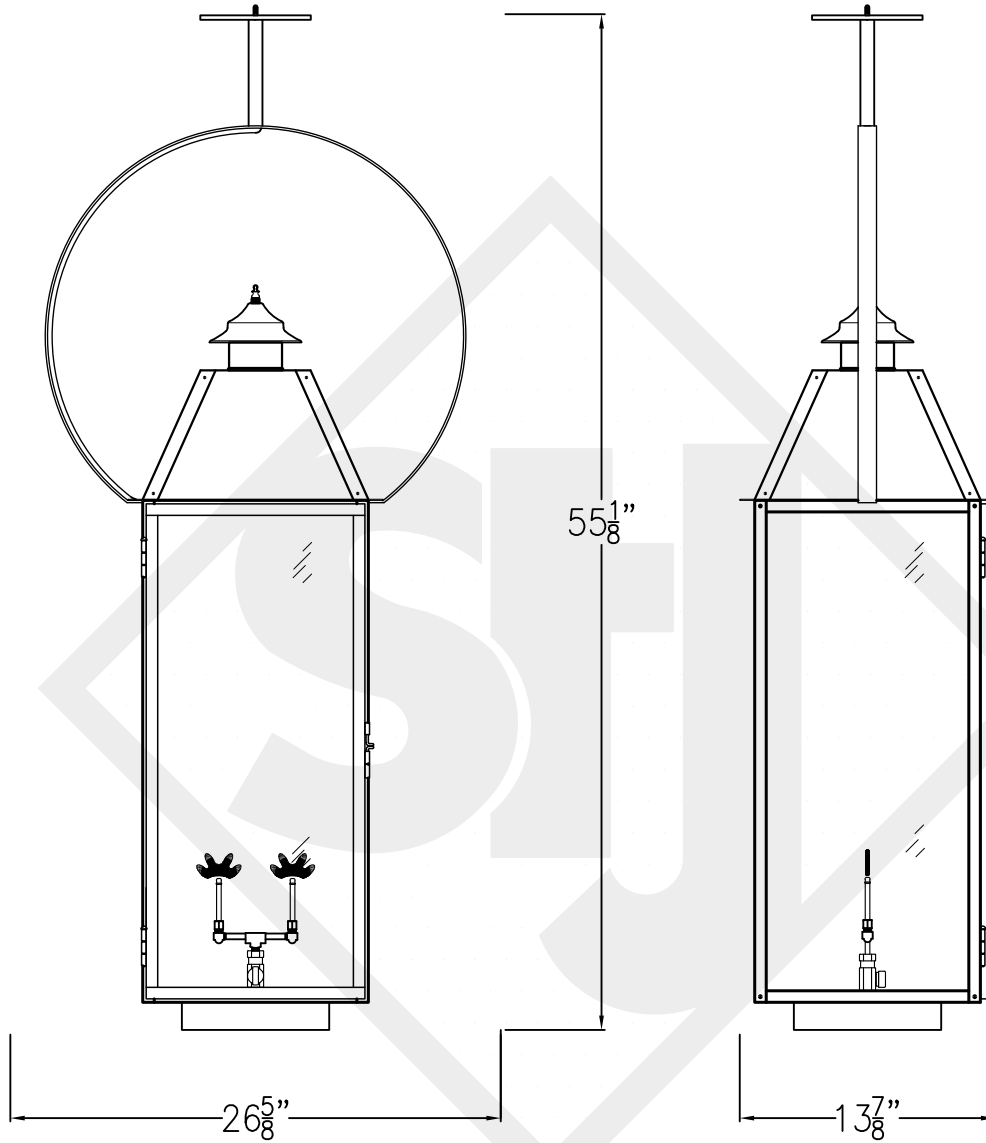

SWEET WATER GRANDE STEEL WALL MOUNT

Available w/ Solid
or Glass top

Front View

Side View

Backplate

Lights are hand crafted
Dimensions may vary by 1/4"

Sweet Water Grande Steel Wall Mount	
St. James LIGHTING	
SCALE: N.T.S.	DRAFT: B. Vial
FILE: SWEL	APP'D: J. Ragan
JOB: X	DATE: 10/9/17

SWEET WATER GRANDE COPPER POST

Available w/ Solid
or Glass top

Front View

Side View

Fits over 3" post
1/4" Female Flare
Fitting

Lights are hand crafted
Dimensions may vary by 1/4"

Sweet Water Grande Copper Post	
 St. James LIGHTING	
SCALE: N.T.S.	DRAFT: B. Vial
FILE: SWEL	APP'D: J. Ragan
JOB: X	DATE: 10/9/17

SWEET WATER GRANDE HALF YOKE

Available w/ Solid or
Glass top
Shortest Height 49 1/2"

Front View

Side View

Ceiling Mount

Lights are hand crafted
Dimensions may vary by 1/4"

Sweet Water Grande Half Yoke	
St. James LIGHTING	
SCALE: N.T.S.	DRAFT: B. Vial
FILE: SWEL	APP'D: J. Ragan
JOB: X	DATE: 10/9/17

SWEET WATER GRANDE FULL YOKE

Available w/ Solid or
Glass top
Shortest Height 49 5/8"

Front View

Side View

Ceiling Mount

Lights are hand crafted
Dimensions may vary by 1/4"

Sweet Water Grande Full Yoke	
 St. James LIGHTING	
SCALE: N.T.S.	DRAFT: B. Vial
FILE: SWEL	APP'D: J. Ragan
JOB: X	DATE: 10/9/17