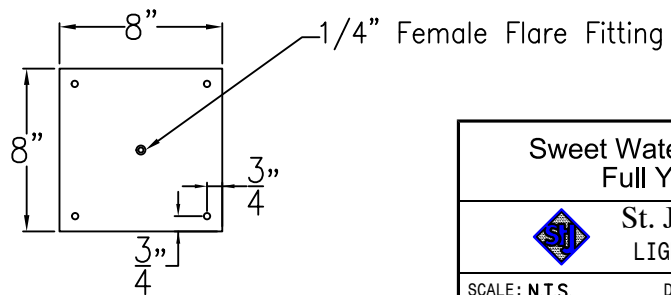

SWEET WATER GRANDE COPPER POST

Available w/ Solid
or Glass top

Front View

Side View

Fits over 3" post
1/4" Female Flare
Fitting

Lights are hand crafted
Dimensions may vary by 1/4"

Sweet Water Grande Copper Post	
 St. James LIGHTING	
SCALE: N.T.S.	DRAFT: B. Vial
FILE: SWEL	APP'D: J. Ragan
JOB: X	DATE: 10/9/17

SWEET WATER GRANDE HALF YOKE

Available w/ Solid or
Glass top
Shortest Height 49 1/2"

Front View

Side View

Ceiling Mount

Lights are hand crafted
Dimensions may vary by 1/4"

Sweet Water Grande Half Yoke	
St. James LIGHTING	
SCALE: N.T.S.	DRAFT: B. Vial
FILE: SWEL	APP'D: J. Ragan
JOB: X	DATE: 10/9/17

SWEET WATER GRANDE FULL YOKE

Available w/ Solid or
Glass top
Shortest Height 49 5/8"

Front View

Side View

Ceiling Mount

Lights are hand crafted
Dimensions may vary by 1/4"

Sweet Water Grande Full Yoke	
 St. James LIGHTING	
SCALE: N.T.S.	DRAFT: B. Vial
FILE: SWEL	APP'D: J. Ragan
JOB: X	DATE: 10/9/17