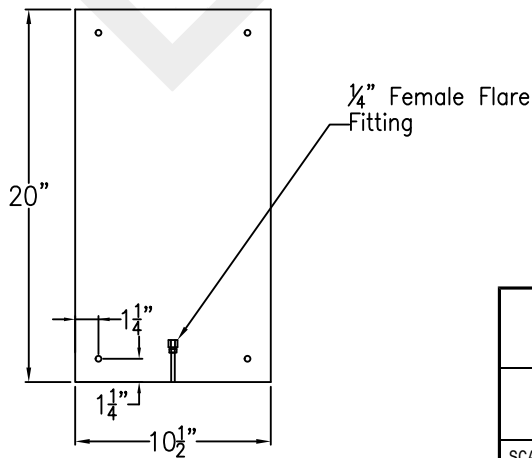

SWEET WATER GRANDE COPPER WALL BRACKET

Available w/ Solid or
Glass Top

Front View

Side View

Backplate

Lights are hand crafted
Dimensions may vary by 1/4"

Sweet Water Grande Copper Wall Bracket	
St. James LIGHTING	
SCALE: N.T.S.	DRAFT: B. Vial
FILE: SWEL	APP'D: J. Ragan
JOB: X	DATE: 10/9/17

SWEET WATER GRANDE STEEL WALL MOUNT

Available w/ Solid
or Glass top

Front View

Side View

Backplate

Lights are hand crafted
Dimensions may vary by 1/4"

Sweet Water Grande Steel Wall Mount	
St. James LIGHTING	
SCALE: N.T.S.	DRAFT: B. Vial
FILE: SWEL	APP'D: J. Ragan
JOB: X	DATE: 10/9/17

SWEET WATER GRANDE COPPER POST

Available w/ Solid
or Glass top

Front View

Side View

Fits over 3" post
1/4" Female Flare
Fitting

Lights are hand crafted
Dimensions may vary by 1/4"

Sweet Water Grande Copper Post	
 St. James LIGHTING	
SCALE: N.T.S.	DRAFT: B. Vial
FILE: SWEL	APP'D: J. Ragan
JOB: X	DATE: 10/9/17

SWEET WATER GRANDE HALF YOKE

Available w/ Solid or
Glass top
Shortest Height 49 1/2"

Front View

Side View

Ceiling Mount

Lights are hand crafted
Dimensions may vary by 1/4"

Sweet Water Grande Half Yoke	
St. James LIGHTING	
SCALE: N.T.S.	DRAFT: B. Vial
FILE: SWEL	APP'D: J. Ragan
JOB: X	DATE: 10/9/17