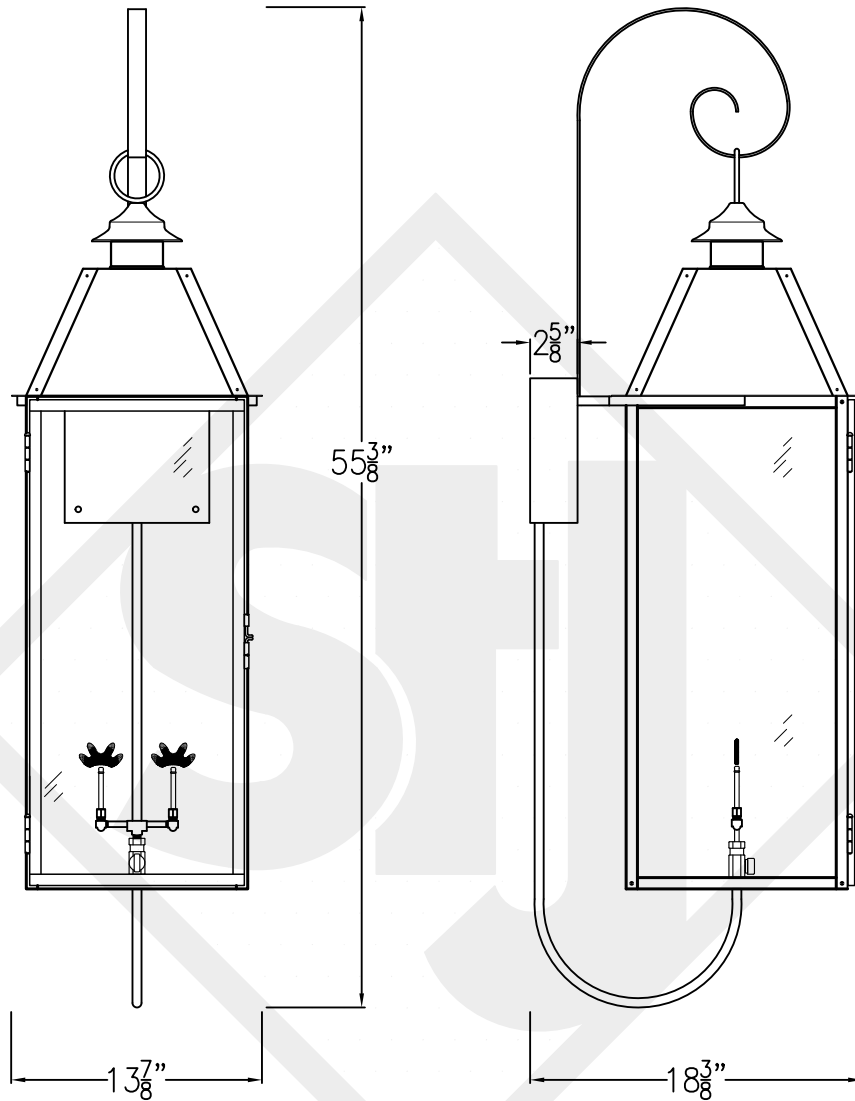

SWEET WATER GRANDE COPPER WALL BRACKET

Available w/ Solid or
Glass Top

Front View

Side View

Backplate

Lights are hand crafted
Dimensions may vary by 1/4"

Sweet Water Grande Copper Wall Bracket	
St. James LIGHTING	
SCALE: N.T.S.	DRAFT: B. Vial
FILE: SWEL	APP'D: J. Ragan
JOB: X	DATE: 10/9/17

SWEET WATER GRANDE STEEL WALL MOUNT

Available w/ Solid
or Glass top

Front View

Side View

Backplate

Lights are hand crafted
Dimensions may vary by 1/4"

Sweet Water Grande Steel Wall Mount	
St. James LIGHTING	
SCALE: N.T.S.	DRAFT: B. Vial
FILE: SWEL	APP'D: J. Ragan
JOB: X	DATE: 10/9/17

SWEET WATER GRANDE COPPER POST

Available w/ Solid
or Glass top

Front View

Side View

Fits over 3" post
1/4" Female Flare
Fitting

Lights are hand crafted
Dimensions may vary by 1/4"

Sweet Water Grande Copper Post	
 St. James LIGHTING	
SCALE: N.T.S.	DRAFT: B. Vial
FILE: SWEL	APP'D: J. Ragan
JOB: X	DATE: 10/9/17

SWEET WATER GRANDE HALF YOKE

Available w/ Solid or
Glass top
Shortest Height 49 1/2"

Front View

Side View

Ceiling Mount

Lights are hand crafted
Dimensions may vary by 1/4"

Sweet Water Grande Half Yoke	
St. James LIGHTING	
SCALE: N.T.S.	DRAFT: B. Vial
FILE: SWEL	APP'D: J. Ragan
JOB: X	DATE: 10/9/17