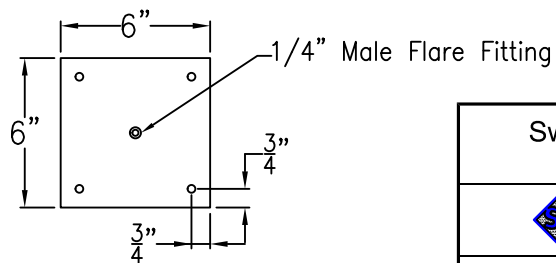

SWEET WATER GRANDE COPPER WALL BRACKET

Available w/ Solid or
Glass Top

Front View

Side View

Backplate

Lights are hand crafted
Dimensions may vary by 1/4"

Sweet Water Grande Copper Wall Bracket	
St. James LIGHTING	
SCALE: N.T.S.	DRAFT: B. Vial
FILE: SWEL	APP'D: J. Ragan
JOB: X	DATE: 10/9/17

SWEET WATER GRANDE STEEL WALL MOUNT

Available w/ Solid
or Glass top

Front View

Side View

Backplate

Lights are hand crafted
Dimensions may vary by 1/4"

Sweet Water Grande Steel Wall Mount	
St. James LIGHTING	
SCALE: N.T.S.	DRAFT: B. Vial
FILE: SWEL	APP'D: J. Ragan
JOB: X	DATE: 10/9/17

SWEET WATER GRANDE COPPER POST

Available w/ Solid
or Glass top

Front View

Side View

Fits over 3" post
1/4" Female Flare
Fitting

Lights are hand crafted
Dimensions may vary by 1/4"

Sweet Water Grande Copper Post	
 St. James LIGHTING	
SCALE: N.T.S.	DRAFT: B. Vial
FILE: SWEL	APP'D: J. Ragan
JOB: X	DATE: 10/9/17

SWEET WATER GRANDE HALF YOKE

Available w/ Solid or
Glass top
Shortest Height 49 1/2"

Front View

Side View

Ceiling Mount

Lights are hand crafted
Dimensions may vary by 1/4"

Sweet Water Grande Half Yoke	
St. James LIGHTING	
SCALE: N.T.S.	DRAFT: B. Vial
FILE: SWEL	APP'D: J. Ragan
JOB: X	DATE: 10/9/17