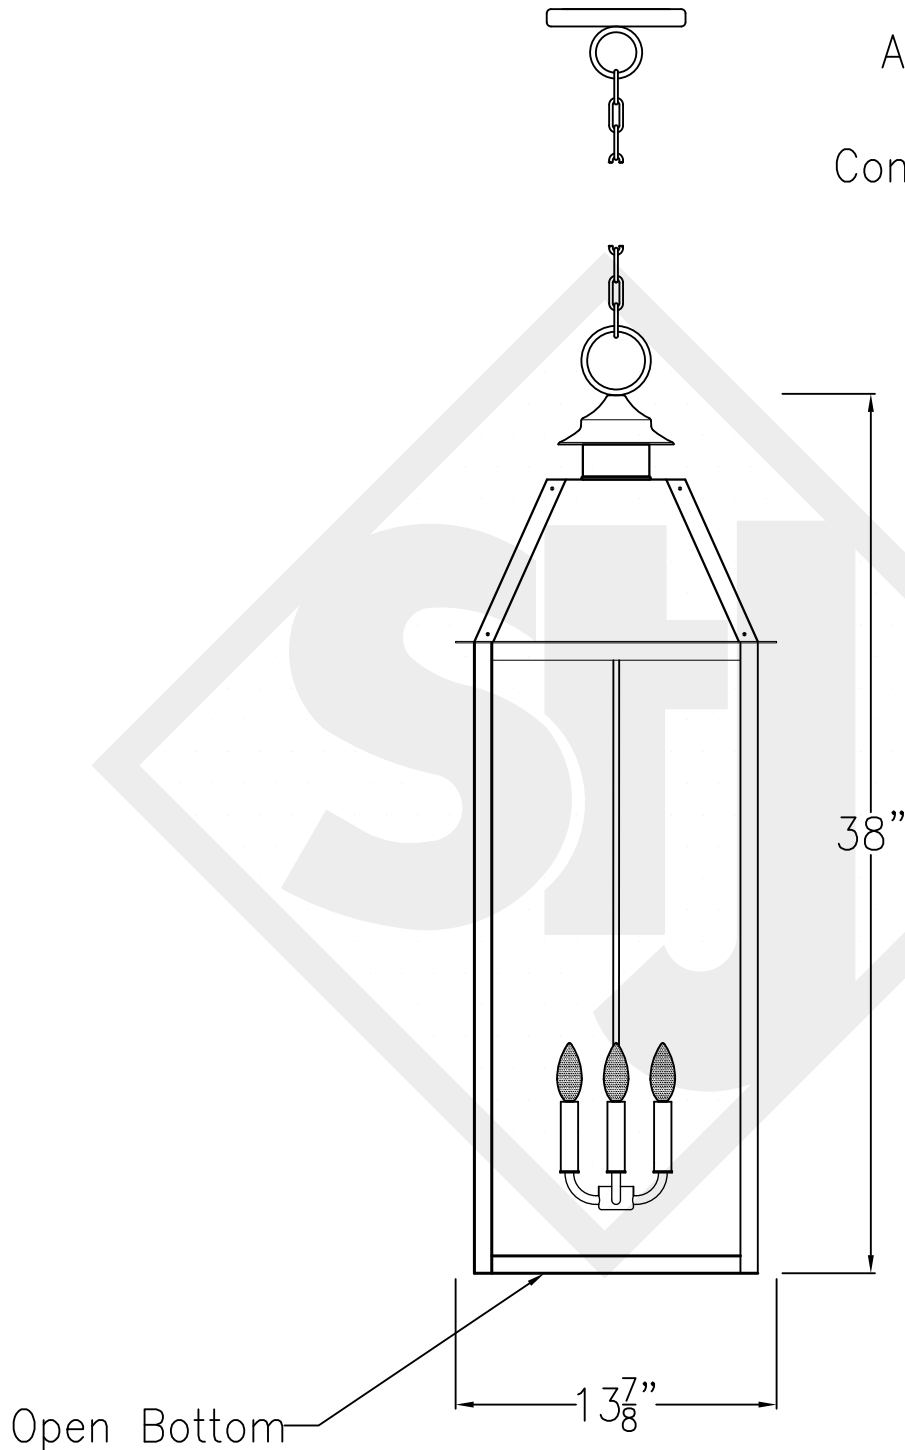

SWEET WATER GRANDE STEEL WALL MOUNT

Available w/ Solid
or Glass top

Front View

Side View

Backplate

Lights are hand crafted
Dimensions may vary by 1/4"

Sweet Water Grande Steel Wall Mount	
St. James LIGHTING	
SCALE: N.T.S.	DRAFT: B. Vial
FILE: SWEL	APP'D: J. Ragan
JOB: X	DATE: 10/9/17

SWEET WATER GRANDE COPPER POST

Available w/ Solid
or Glass top

Front View

Side View

Fits over 3" post
1/4" Female Flare
Fitting

Lights are hand crafted
Dimensions may vary by 1/4"

Sweet Water Grande Copper Post	
 St. James LIGHTING	
SCALE: N.T.S.	DRAFT: B. Vial
FILE: SWEL	APP'D: J. Ragan
JOB: X	DATE: 10/9/17

SWEET WATER GRANDE FULL YOKE

Available w/ Solid or
Glass top
Shortest Height 49 5/8"

Front View

Side View

Ceiling Mount

Lights are hand crafted
Dimensions may vary by 1/4"

Sweet Water Grande Full Yoke	
 St. James LIGHTING	
SCALE: N.T.S.	DRAFT: B. Vial
FILE: SWEL	APP'D: J. Ragan
JOB: X	DATE: 10/9/17

SWEET WATER GRANDE CHAIN HUNG PENDANT

Available w/ Solid
or Glass top
Comes standard w/
6' of chain

Front View

Lights are hand crafted
Dimensions may vary by 1/4"

Sweet Water Grande Chain Hung Pendant	
 St. James LIGHTING	
SCALE: N.T.S.	DRAFT: B. Vial
FILE: SWEL	APP'D: J. Ragan
JOB: X	DATE: 10/9/17