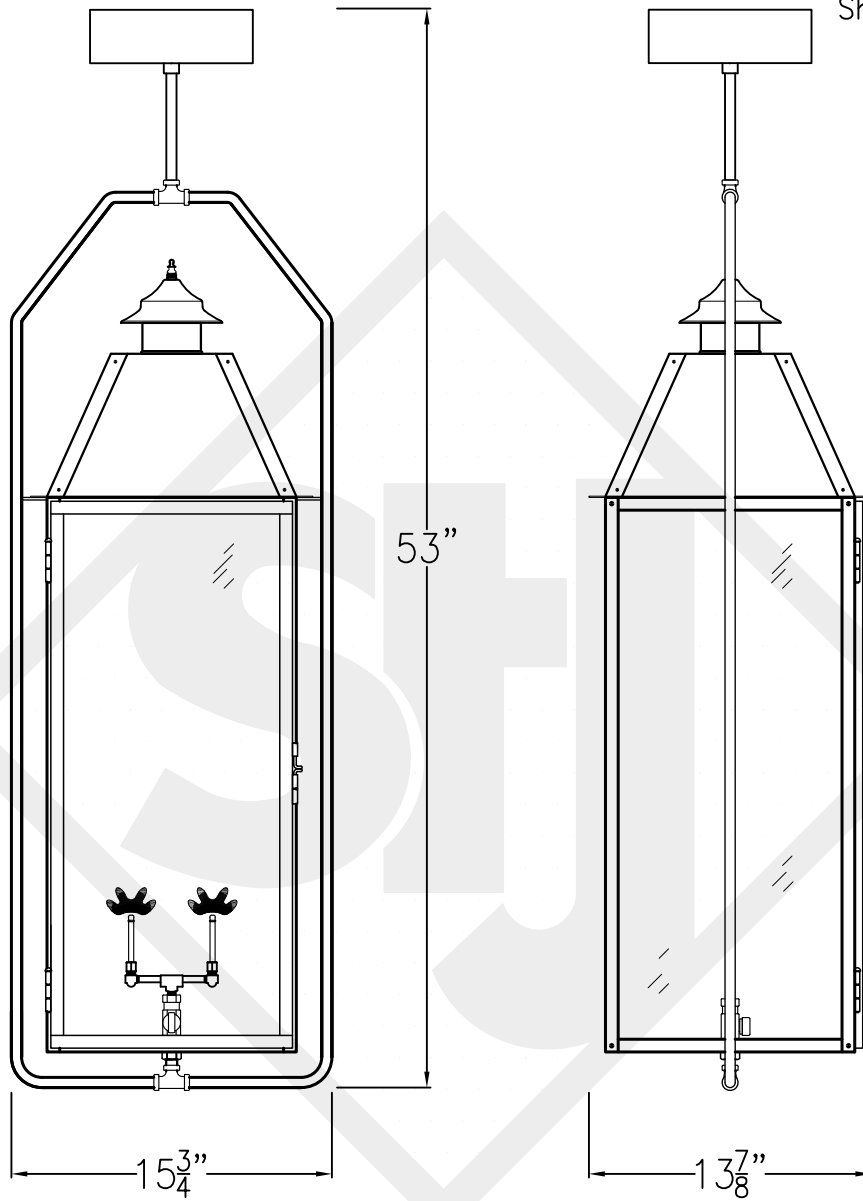

SWEET WATER GRANDE STEEL WALL MOUNT

Available w/ Solid
or Glass top

Front View

Side View

Backplate

Lights are hand crafted
Dimensions may vary by 1/4"

Sweet Water Grande Steel Wall Mount	
St. James LIGHTING	
SCALE: N.T.S.	DRAFT: B. Vial
FILE: SWEL	APP'D: J. Ragan
JOB: X	DATE: 10/9/17

SWEET WATER GRANDE COPPER POST

Available w/ Solid
or Glass top

Front View

Side View

Fits over 3" post
1/4" Female Flare
Fitting

Lights are hand crafted
Dimensions may vary by 1/4"

Sweet Water Grande Copper Post	
 St. James LIGHTING	
SCALE: N.T.S.	DRAFT: B. Vial
FILE: SWEL	APP'D: J. Ragan
JOB: X	DATE: 10/9/17

SWEET WATER GRANDE HALF YOKE

Available w/ Solid or
Glass top
Shortest Height 49 1/2"

Front View

Side View

Ceiling Mount

Lights are hand crafted
Dimensions may vary by 1/4"

Sweet Water Grande Half Yoke	
St. James LIGHTING	
SCALE: N.T.S.	DRAFT: B. Vial
FILE: SWEL	APP'D: J. Ragan
JOB: X	DATE: 10/9/17

SWEET WATER GRANDE FULL YOKE

Available w/ Solid or
Glass top
Shortest Height 49 5/8"

Front View

Side View

Ceiling Mount

Lights are hand crafted
Dimensions may vary by 1/4"

Sweet Water Grande Full Yoke	
 St. James LIGHTING	
SCALE: N.T.S.	DRAFT: B. Vial
FILE: SWEL	APP'D: J. Ragan
JOB: X	DATE: 10/9/17