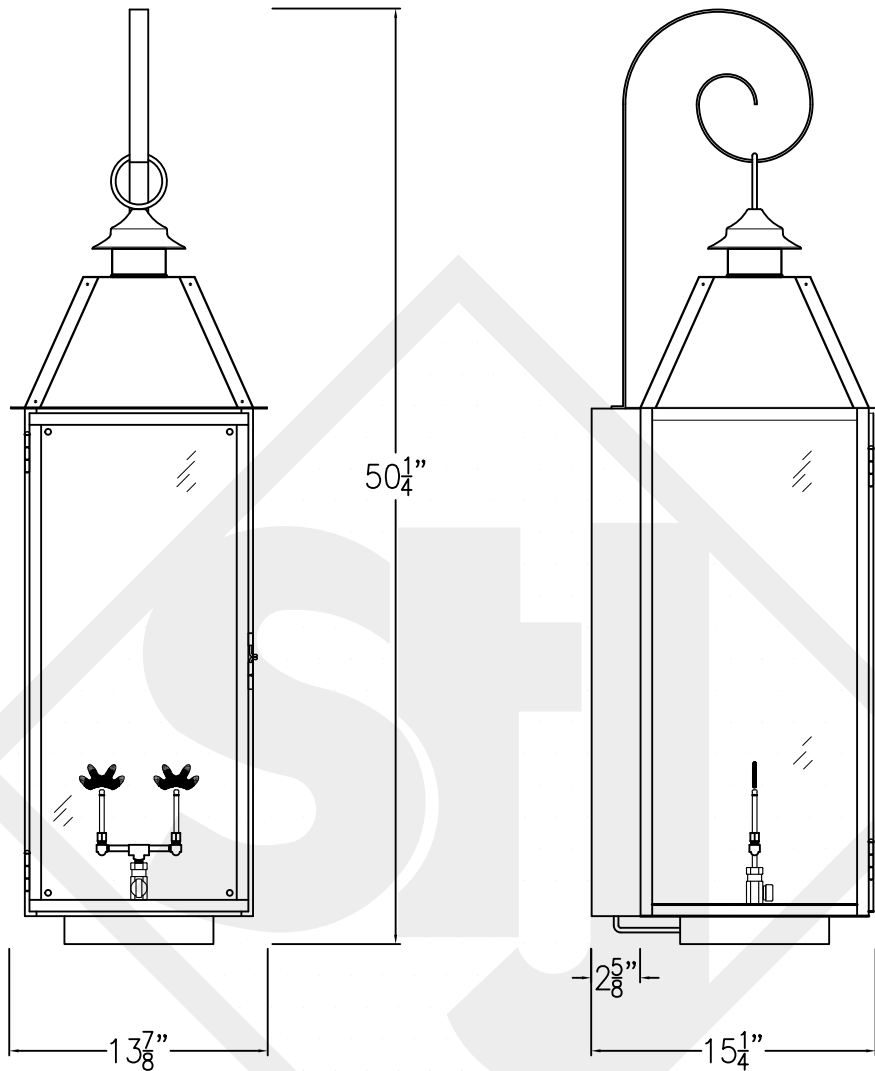

SWEET WATER GRANDE COPPER WALL BRACKET

Available w/ Solid or
Glass Top

Front View

Side View

Backplate

Lights are hand crafted
Dimensions may vary by 1/4"

Sweet Water Grande Copper Wall Bracket	
St. James LIGHTING	
SCALE: N.T.S.	DRAFT: B. Vial
FILE: SWEL	APP'D: J. Ragan
JOB: X	DATE: 10/9/17

SWEET WATER GRANDE STEEL WALL MOUNT

Available w/ Solid
or Glass top

Front View

Side View

Backplate

Lights are hand crafted
Dimensions may vary by 1/4"

Sweet Water Grande Steel Wall Mount	
St. James LIGHTING	
SCALE: N.T.S.	DRAFT: B. Vial
FILE: SWEL	APP'D: J. Ragan
JOB: X	DATE: 10/9/17

SWEET WATER GRANDE COPPER POST

Available w/ Solid
or Glass top

Front View

Side View

Fits over 3" post
1/4" Female Flare
Fitting

Lights are hand crafted
Dimensions may vary by 1/4"

Sweet Water Grande Copper Post	
 St. James LIGHTING	
SCALE: N.T.S.	DRAFT: B. Vial
FILE: SWEL	APP'D: J. Ragan
JOB: X	DATE: 10/9/17

SWEET WATER GRANDE HALF YOKE

Available w/ Solid or
Glass top
Shortest Height 49 1/2"

Front View

Side View

Ceiling Mount

Lights are hand crafted
Dimensions may vary by 1/4"

Sweet Water Grande Half Yoke	
St. James LIGHTING	
SCALE: N.T.S.	DRAFT: B. Vial
FILE: SWEL	APP'D: J. Ragan
JOB: X	DATE: 10/9/17