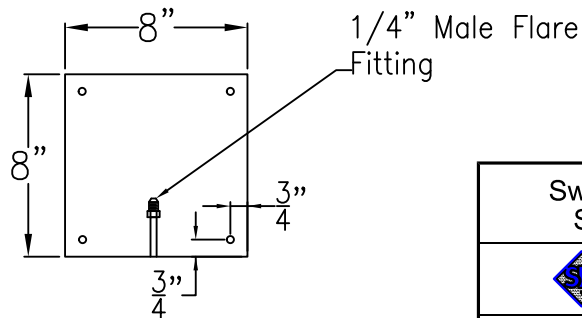

SWEET WATER GRANDE COPPER WALL BRACKET

Available w/ Solid or
Glass Top

Front View

Side View

Backplate

Lights are hand crafted
Dimensions may vary by 1/4"

Sweet Water Grande Copper Wall Bracket	
St. James LIGHTING	
SCALE: N.T.S.	DRAFT: B. Vial
FILE: SWEL	APP'D: J. Ragan
JOB: X	DATE: 10/9/17

SWEET WATER GRANDE STEEL WALL MOUNT

Available w/ Solid
or Glass top

Front View

Side View

Backplate

Lights are hand crafted
Dimensions may vary by 1/4"

Sweet Water Grande Steel Wall Mount	
St. James LIGHTING	
SCALE: N.T.S.	DRAFT: B. Vial
FILE: SWEL	APP'D: J. Ragan
JOB: X	DATE: 10/9/17

SWEET WATER GRANDE COPPER POST

Available w/ Solid
or Glass top

Front View

Side View

Fits over 3" post
1/4" Female Flare
Fitting

Lights are hand crafted
Dimensions may vary by 1/4"

Sweet Water Grande Copper Post	
 St. James LIGHTING	
SCALE: N.T.S.	DRAFT: B. Vial
FILE: SWEL	APP'D: J. Ragan
JOB: X	DATE: 10/9/17

SWEET WATER GRANDE CHAIN HUNG PENDANT

Available w/ Solid
or Glass top
Comes standard w/
6' of chain

Front View

Lights are hand crafted
Dimensions may vary by 1/4"

Sweet Water Grande Chain Hung Pendant	
 St. James LIGHTING	
SCALE: N.T.S.	DRAFT: B. Vial
FILE: SWEL	APP'D: J. Ragan
JOB: X	DATE: 10/9/17