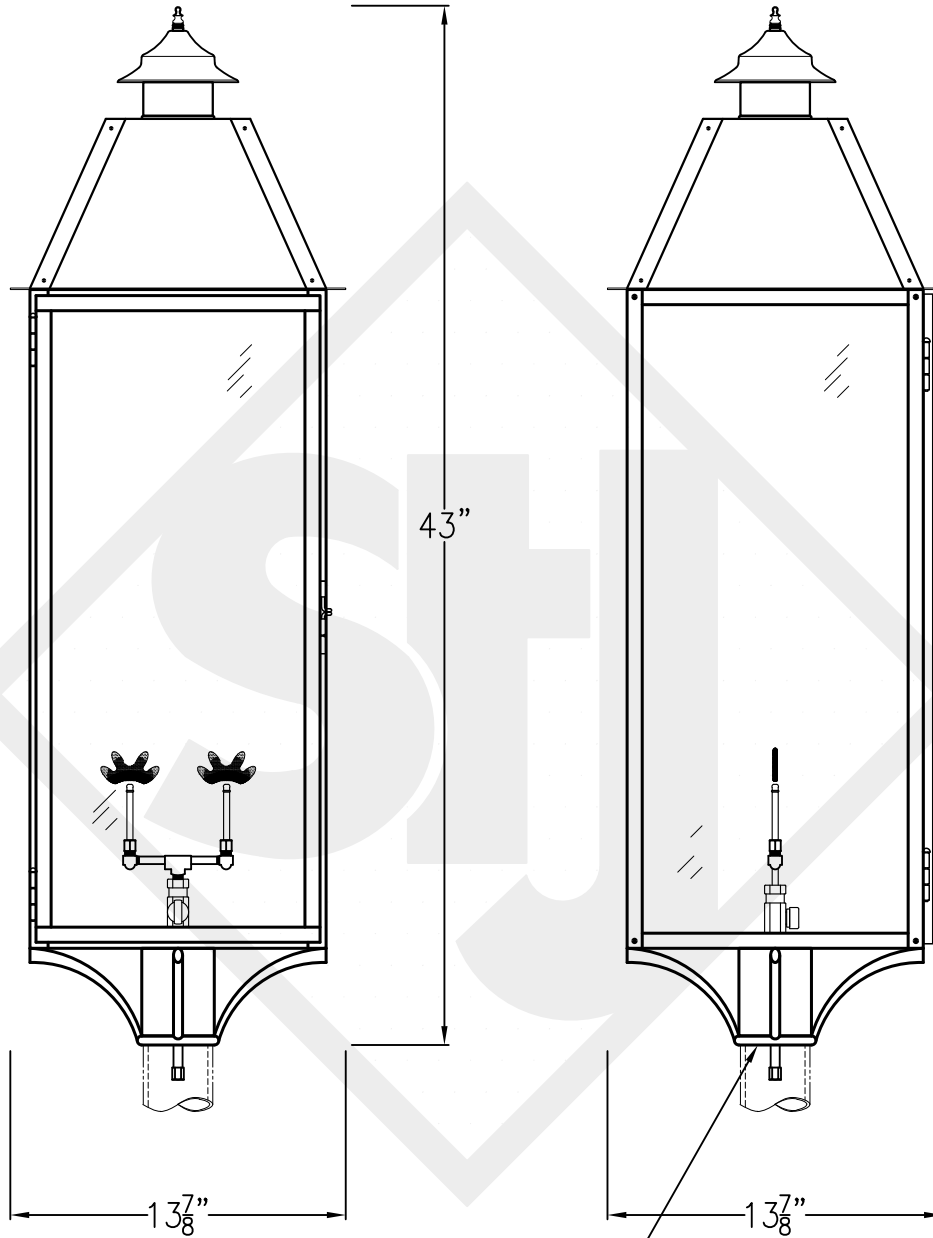

SWEET WATER GRANDE COPPER WALL BRACKET

Available w/ Solid or
Glass Top

Front View

Side View

Backplate

Lights are hand crafted
Dimensions may vary by 1/4"

Sweet Water Grande Copper Wall Bracket	
St. James LIGHTING	
SCALE: N.T.S.	DRAFT: B. Vial
FILE: SWEL	APP'D: J. Ragan
JOB: X	DATE: 10/9/17

SWEET WATER GRANDE STEEL WALL MOUNT

Available w/ Solid
or Glass top

Front View

Side View

Backplate

Lights are hand crafted
Dimensions may vary by 1/4"

Sweet Water Grande Steel Wall Mount	
St. James LIGHTING	
SCALE: N.T.S.	DRAFT: B. Vial
FILE: SWEL	APP'D: J. Ragan
JOB: X	DATE: 10/9/17

SWEET WATER GRANDE COPPER POST

Available w/ Solid
or Glass top

Front View

Side View

Fits over 3" post
1/4" Female Flare
Fitting

Lights are hand crafted
Dimensions may vary by 1/4"

Sweet Water Grande Copper Post	
 St. James LIGHTING	
SCALE: N.T.S.	DRAFT: B. Vial
FILE: SWEL	APP'D: J. Ragan
JOB: X	DATE: 10/9/17

SWEET WATER GRANDE HALF YOKE

Available w/ Solid or
Glass top
Shortest Height 49 1/2"

Front View

Side View

Ceiling Mount

Lights are hand crafted
Dimensions may vary by 1/4"

Sweet Water Grande Half Yoke	
St. James LIGHTING	
SCALE: N.T.S.	DRAFT: B. Vial
FILE: SWEL	APP'D: J. Ragan
JOB: X	DATE: 10/9/17