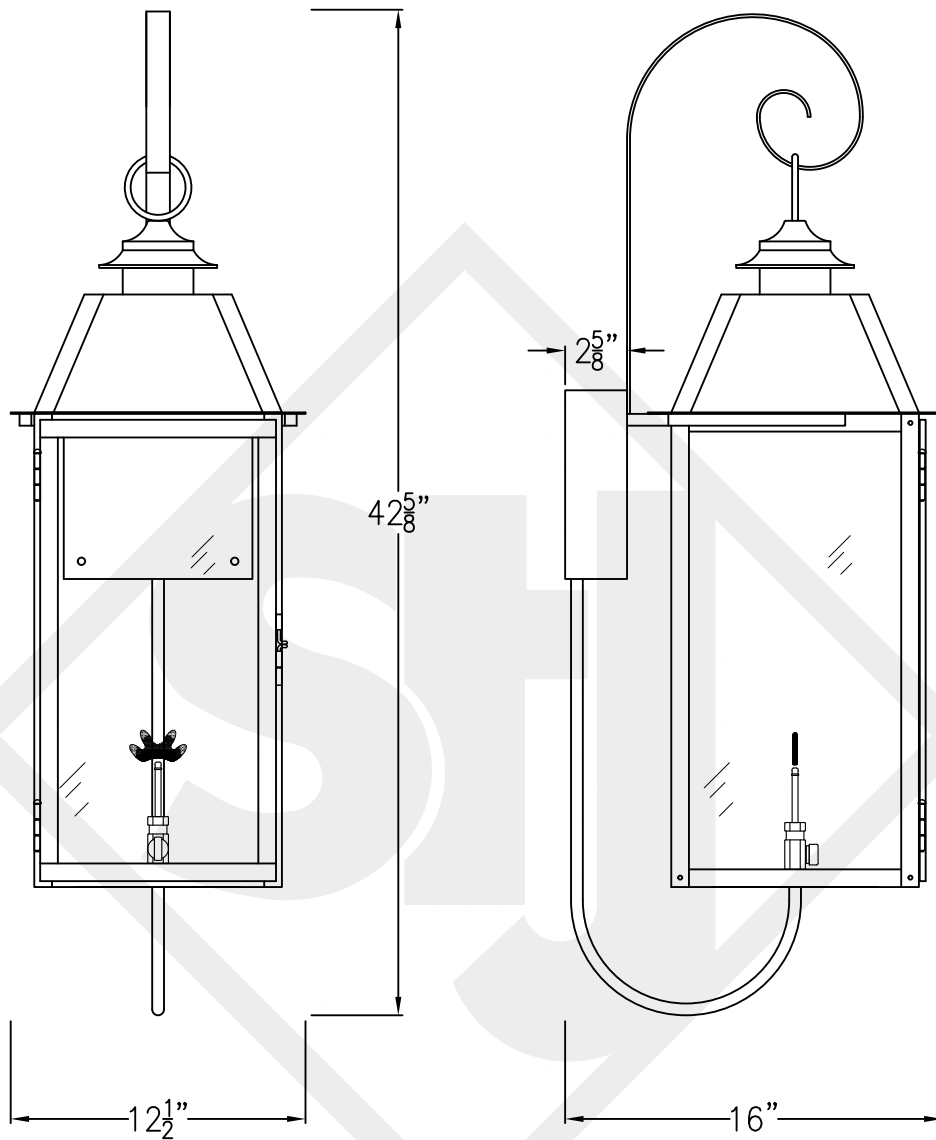

SWEET WATER LARGE COPPER WALL BRACKET

Available w/ Solid or
Glass Top

Front View

Side View

Backplate

Lights are hand crafted
Dimensions may vary by 1/4"

Sweet Water Large Copper Wall Bracket	
St. James LIGHTING	
SCALE: N.T.S.	DRAFT: B. Vial
FILE: SWEL	APP'D: J. Ragan
JOB: X	DATE: 10/9/17

SWEET WATER LARGE STEEL WALL BRACKET

Available w/ Solid or
Glass Top

Front View

Side View

Backplate

Lights are hand crafted
Dimensions may vary by 1/4"

Sweet Water Large Steel Wall Bracket	
St. James LIGHTING	
SCALE: N.T.S.	DRAFT: B. Vial
FILE: SWEL	APP'D: J. Ragan
JOB: X	DATE: 10/9/17

SWEET WATER LARGE COPPER POST MOUNT

Available w/ Solid or
Glass Top

Fits over 3" post
1/4" Female Flare
Fitting

Lights are hand crafted
Dimensions may vary by 1/4"

Sweet Water Large Copper Post Mount	
 St. James LIGHTING	
SCALE: N.T.S.	DRAFT: B. Vial
FILE: SWEL	APP'D: J. Ragan
JOB: X	DATE: 10/9/17

SWEET WATER LARGE CHAIN HUNG PENDANT

Available w/ Solid or
Glass Top
Comes standard w/
6' of chain

Front View

Lights are hand crafted
Dimensions may vary by 1/4"

Sweet Water Large Chain Hung Pendant	
 St. James LIGHTING	
SCALE: N.T.S.	DRAFT: B. Vial
FILE: SWEL	APP'D: J. Ragan
JOB: X	DATE: 10/9/17