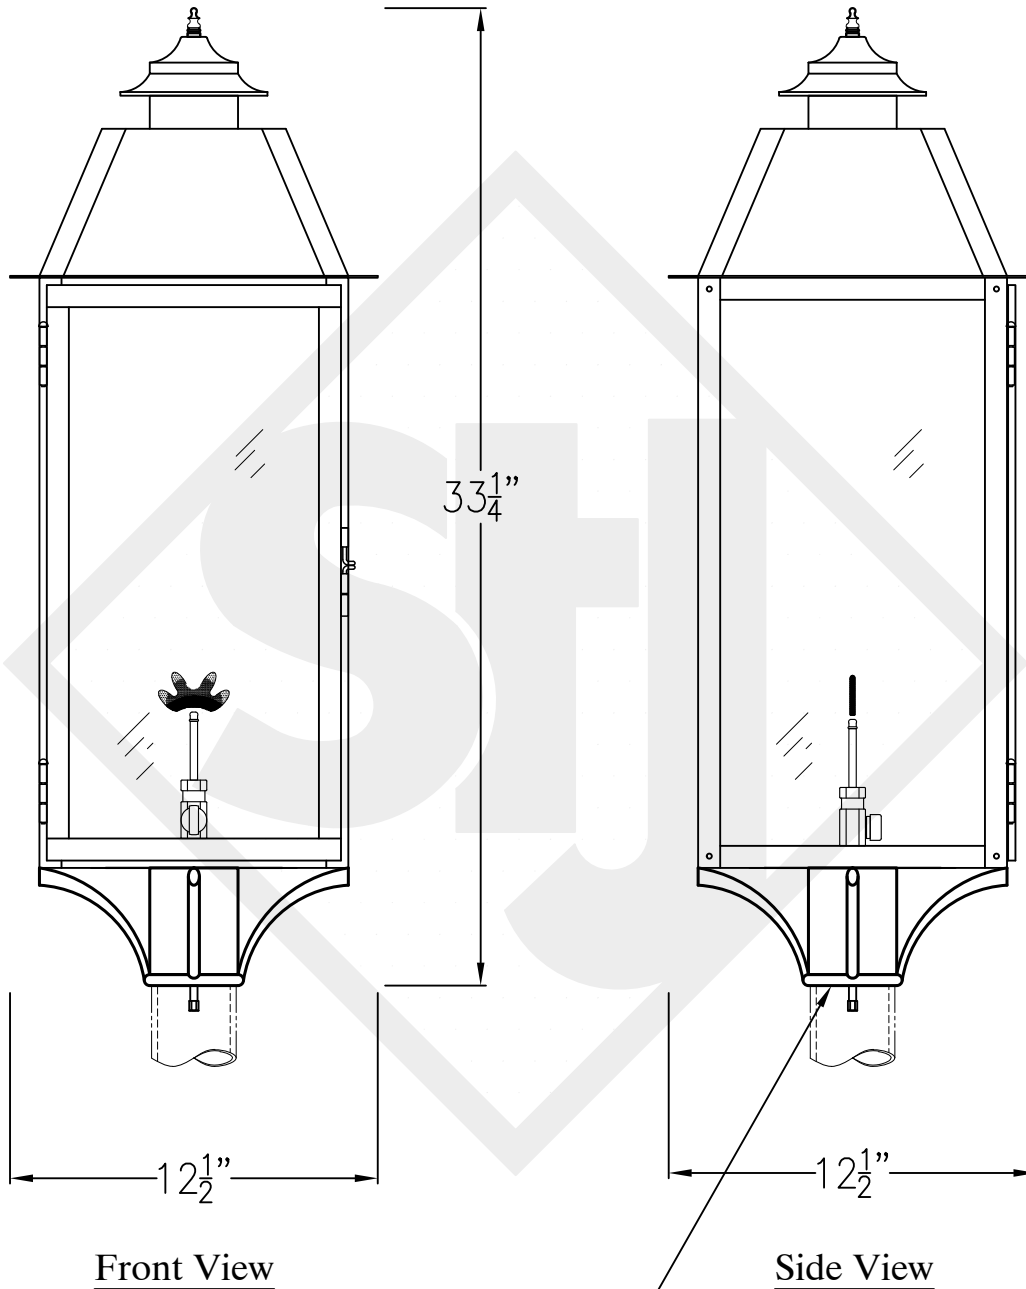

SWEET WATER LARGE COPPER WALL BRACKET

Available w/ Solid or
Glass Top

Front View

Side View

Backplate

Lights are hand crafted
Dimensions may vary by 1/4"

Sweet Water Large Copper Wall Bracket	
St. James LIGHTING	
SCALE: N.T.S.	DRAFT: B. Vial
FILE: SWEL	APP'D: J. Ragan
JOB: X	DATE: 10/9/17

SWEET WATER LARGE STEEL WALL BRACKET

Available w/ Solid or
Glass Top

Front View

Side View

Backplate

Lights are hand crafted
Dimensions may vary by 1/4"

Sweet Water Large Steel Wall Bracket	
St. James LIGHTING	
SCALE: N.T.S.	DRAFT: B. Vial
FILE: SWEL	APP'D: J. Ragan
JOB: X	DATE: 10/9/17

SWEET WATER LARGE COPPER POST MOUNT

Available w/ Solid or
Glass Top

Fits over 3" post
1/4" Female Flare
Fitting

Lights are hand crafted
Dimensions may vary by 1/4"

Sweet Water Large Copper Post Mount	
 St. James LIGHTING	
SCALE: N.T.S.	DRAFT: B. Vial
FILE: SWEL	APP'D: J. Ragan
JOB: X	DATE: 10/9/17

SWEET WATER LARGE HALF CEILING YOKE

Available w/ Solid or
Glass Top
Shortest Height 44 $\frac{5}{8}$ "

Lights are hand crafted
Dimensions may vary by $\frac{1}{4}$ "

Ceiling Mount

Sweet Water Large Half Yoke	
St. James LIGHTING	
SCALE: N.T.S.	DRAFT: B. Vial
FILE: SWEL	APP'D: J. Ragan
JOB: X	DATE: 10/9/17