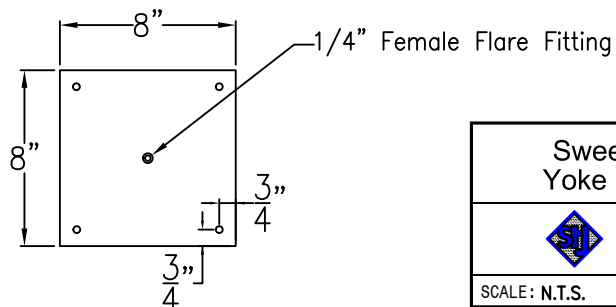

SWEET WATER LARGE HALF CEILING YOKE

Available w/ Solid or
Glass Top
Shortest Height 44 $\frac{5}{8}$ "

Lights are hand crafted
Dimensions may vary by $\frac{1}{4}$ "

Ceiling Mount

Sweet Water Large Half Yoke	
St. James LIGHTING	
SCALE: N.T.S.	DRAFT: B. Vial
FILE: SWEL	APP'D: J. Ragan
JOB: X	DATE: 10/9/17

SWEET WATER LARGE YOKE CEILING BRACKET

Available w/ Solid or
Glass Top
Shortest Height 44 $\frac{1}{8}$ "

Front View

Side View

Ceiling Mount

Lights are hand crafted
Dimensions may vary by 1/4"

Sweet Water Large Yoke Ceiling Bracket	
St. James LIGHTING	
SCALE: N.T.S.	DRAFT: B. Vial
FILE: SWEL	APP'D: J. Ragan
JOB: X	DATE: 10/9/17