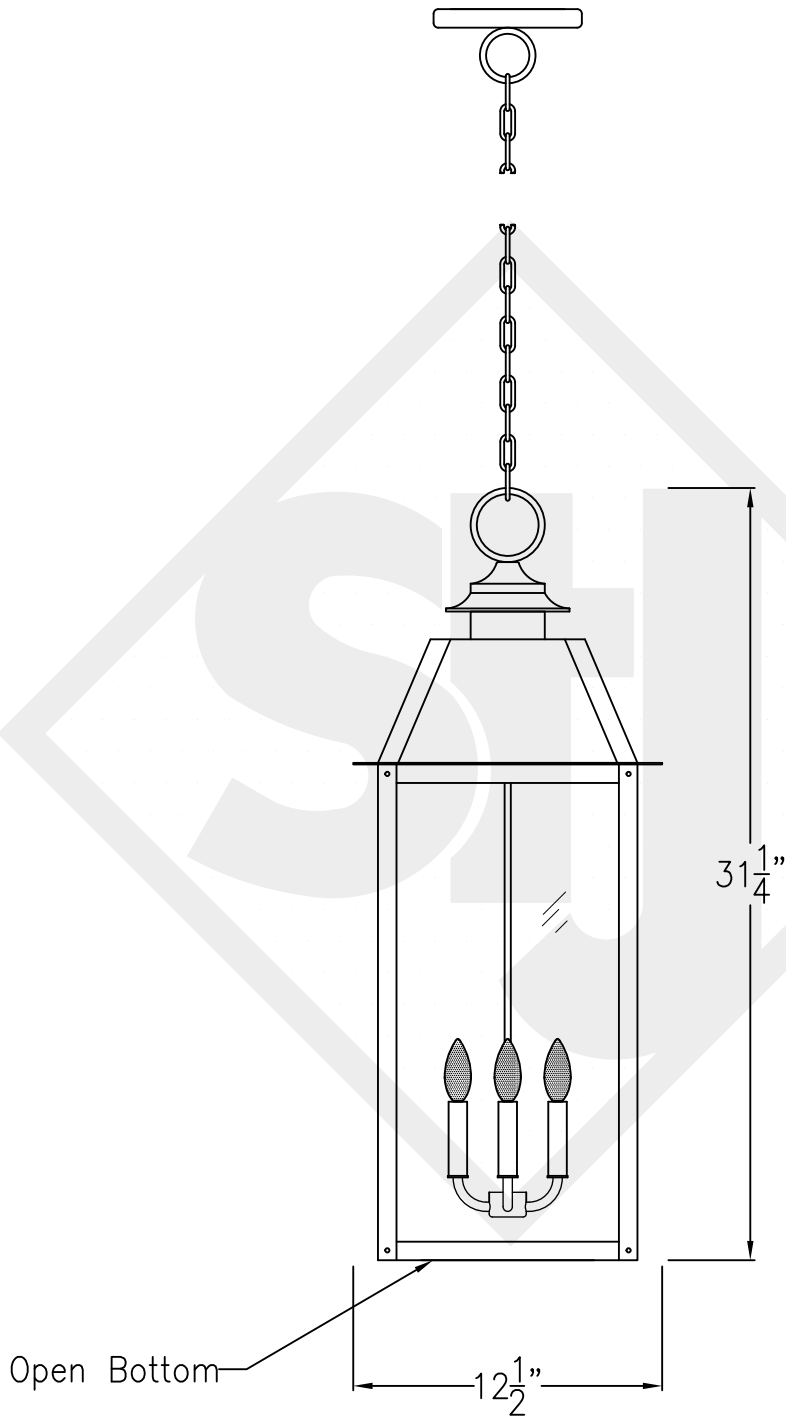

SWEET WATER LARGE COPPER POST MOUNT

Available w/ Solid or
Glass Top

Fits over 3" post
1/4" Female Flare
Fitting

Lights are hand crafted
Dimensions may vary by 1/4"

Sweet Water Large Copper Post Mount	
 St. James LIGHTING	
SCALE: N.T.S.	DRAFT: B. Vial
FILE: SWEL	APP'D: J. Ragan
JOB: X	DATE: 10/9/17

SWEET WATER LARGE HALF CEILING YOKE

Available w/ Solid or
Glass Top
Shortest Height 44 $\frac{5}{8}$ "

Lights are hand crafted
Dimensions may vary by $\frac{1}{4}$ "

Ceiling Mount

Sweet Water Large Half Yoke	
St. James LIGHTING	
SCALE: N.T.S.	DRAFT: B. Vial
FILE: SWEL	APP'D: J. Ragan
JOB: X	DATE: 10/9/17

SWEET WATER LARGE YOKE CEILING BRACKET

Available w/ Solid or
Glass Top
Shortest Height 44 $\frac{1}{8}$ "

Front View

Side View

Ceiling Mount

Lights are hand crafted
Dimensions may vary by 1/4"

Sweet Water Large Yoke Ceiling Bracket	
St. James LIGHTING	
SCALE: N.T.S.	DRAFT: B. Vial
FILE: SWEL	APP'D: J. Ragan
JOB: X	DATE: 10/9/17

SWEET WATER LARGE CHAIN HUNG PENDANT

Available w/ Solid or
Glass Top
Comes standard w/
6' of chain

Front View

Lights are hand crafted
Dimensions may vary by 1/4"

Sweet Water Large Chain Hung Pendant	
 St. James LIGHTING	
SCALE: N.T.S.	DRAFT: B. Vial
FILE: SWEL	APP'D: J. Ragan
JOB: X	DATE: 10/9/17