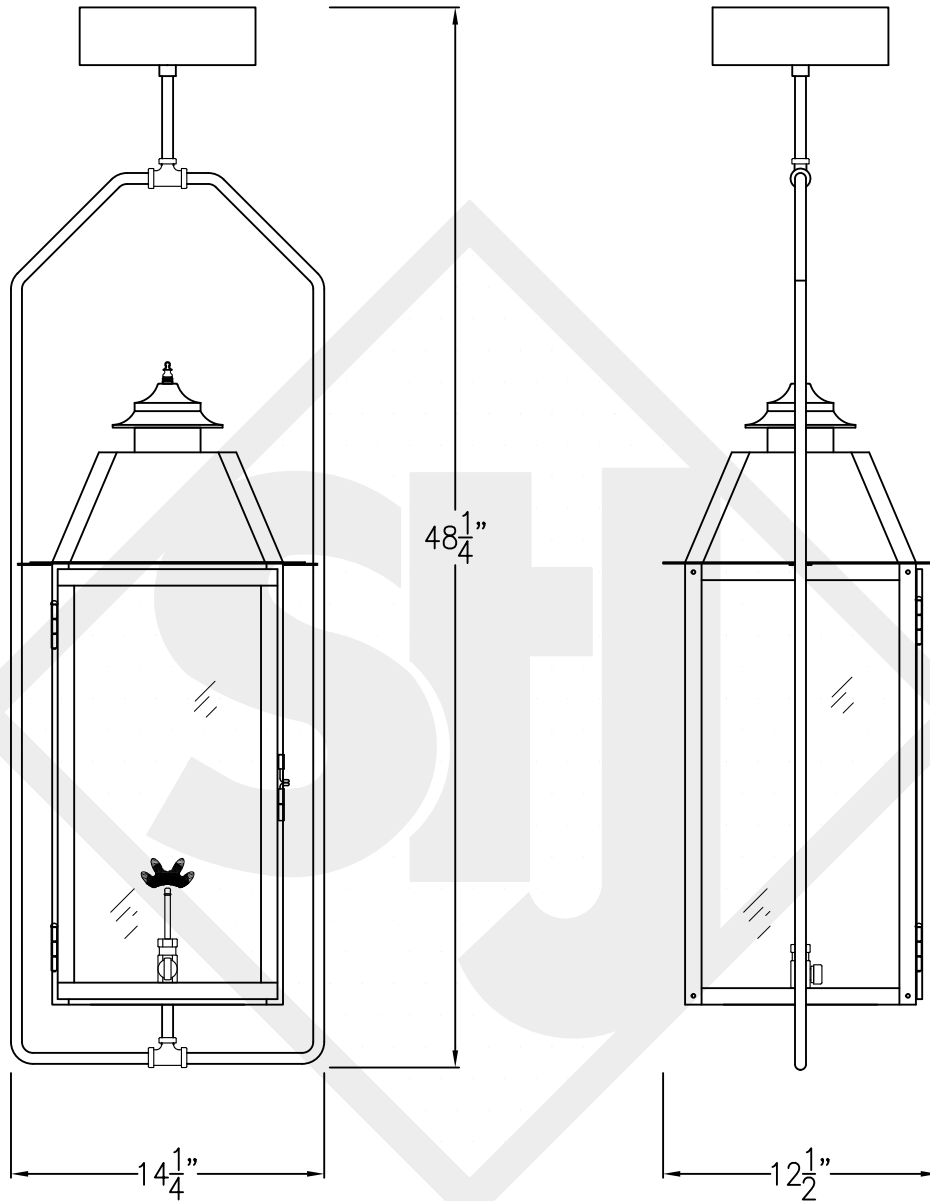

SWEET WATER LARGE COPPER POST MOUNT

Available w/ Solid or
Glass Top

Fits over 3" post
1/4" Female Flare
Fitting

Lights are hand crafted
Dimensions may vary by 1/4"

Sweet Water Large Copper Post Mount	
 St. James LIGHTING	
SCALE: N.T.S.	DRAFT: B. Vial
FILE: SWEL	APP'D: J. Ragan
JOB: X	DATE: 10/9/17

SWEET WATER LARGE HALF CEILING YOKE

Available w/ Solid or
Glass Top
Shortest Height 44 $\frac{5}{8}$ "

Lights are hand crafted
Dimensions may vary by $\frac{1}{4}$ "

Ceiling Mount

Sweet Water Large Half Yoke	
St. James LIGHTING	
SCALE: N.T.S.	DRAFT: B. Vial
FILE: SWEL	APP'D: J. Ragan
JOB: X	DATE: 10/9/17

SWEET WATER LARGE YOKE CEILING BRACKET

Available w/ Solid or
Glass Top
Shortest Height 44 $\frac{1}{8}$ "

Front View

Side View

Ceiling Mount

Lights are hand crafted
Dimensions may vary by 1/4"

Sweet Water Large Yoke Ceiling Bracket	
St. James LIGHTING	
SCALE: N.T.S.	DRAFT: B. Vial
FILE: SWEL	APP'D: J. Ragan
JOB: X	DATE: 10/9/17

SWEET WATER LARGE CHAIN HUNG PENDANT

Available w/ Solid or
Glass Top
Comes standard w/
6' of chain

Front View

Lights are hand crafted
Dimensions may vary by 1/4"

Sweet Water Large Chain Hung Pendant	
 St. James LIGHTING	
SCALE: N.T.S.	DRAFT: B. Vial
FILE: SWEL	APP'D: J. Ragan
JOB: X	DATE: 10/9/17