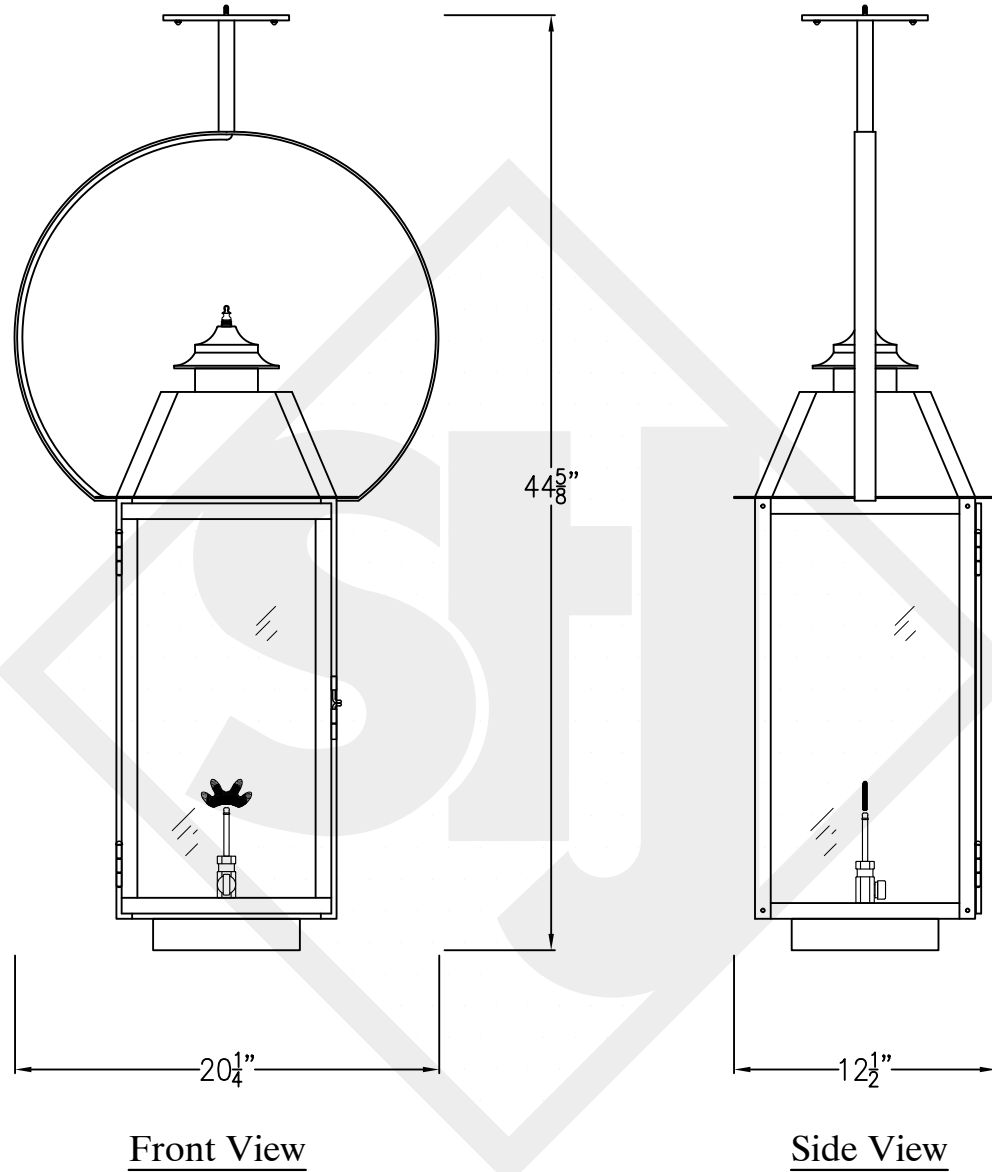

SWEET WATER LARGE COPPER POST MOUNT

Available w/ Solid or
Glass Top

Fits over 3" post
1/4" Female Flare
Fitting

Lights are hand crafted
Dimensions may vary by 1/4"

Sweet Water Large Copper Post Mount	
 St. James LIGHTING	
SCALE: N.T.S.	DRAFT: B. Vial
FILE: SWEL	APP'D: J. Ragan
JOB: X	DATE: 10/9/17

SWEET WATER LARGE HALF CEILING YOKE

Available w/ Solid or
Glass Top
Shortest Height 44 $\frac{5}{8}$ "

Lights are hand crafted
Dimensions may vary by $\frac{1}{4}$ "

Ceiling Mount

Sweet Water Large Half Yoke	
St. James LIGHTING	
SCALE: N.T.S.	DRAFT: B. Vial
FILE: SWEL	APP'D: J. Ragan
JOB: X	DATE: 10/9/17

SWEET WATER LARGE YOKE CEILING BRACKET

Available w/ Solid or
Glass Top
Shortest Height 44 $\frac{1}{8}$ "

Front View

Side View

Ceiling Mount

Lights are hand crafted
Dimensions may vary by 1/4"

Sweet Water Large Yoke Ceiling Bracket	
St. James LIGHTING	
SCALE: N.T.S.	DRAFT: B. Vial
FILE: SWEL	APP'D: J. Ragan
JOB: X	DATE: 10/9/17

SWEET WATER LARGE CHAIN HUNG PENDANT

Available w/ Solid or
Glass Top
Comes standard w/
6' of chain

Front View

Lights are hand crafted
Dimensions may vary by 1/4"

Sweet Water Large Chain Hung Pendant	
 St. James LIGHTING	
SCALE: N.T.S.	DRAFT: B. Vial
FILE: SWEL	APP'D: J. Ragan
JOB: X	DATE: 10/9/17