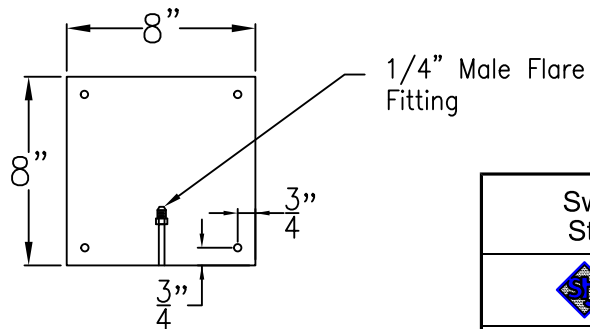

SWEET WATER LARGE COPPER WALL BRACKET

Available w/ Solid or
Glass Top

Front View

Side View

Backplate

Lights are hand crafted
Dimensions may vary by 1/4"

Sweet Water Large Copper Wall Bracket	
St. James LIGHTING	
SCALE: N.T.S.	DRAFT: B. Vial
FILE: SWEL	APP'D: J. Ragan
JOB: X	DATE: 10/9/17

SWEET WATER LARGE STEEL WALL BRACKET

Available w/ Solid or
Glass Top

Front View

Side View

Backplate

Lights are hand crafted
Dimensions may vary by 1/4"

Sweet Water Large Steel Wall Bracket	
St. James LIGHTING	
SCALE: N.T.S.	DRAFT: B. Vial
FILE: SWEL	APP'D: J. Ragan
JOB: X	DATE: 10/9/17

SWEET WATER LARGE COPPER POST MOUNT

Available w/ Solid or
Glass Top

Fits over 3" post
1/4" Female Flare
Fitting

Lights are hand crafted
Dimensions may vary by 1/4"

Sweet Water Large Copper Post Mount	
 St. James LIGHTING	
SCALE: N.T.S.	DRAFT: B. Vial
FILE: SWEL	APP'D: J. Ragan
JOB: X	DATE: 10/9/17

SWEET WATER LARGE CHAIN HUNG PENDANT

Available w/ Solid or
Glass Top
Comes standard w/
6' of chain

Front View

Lights are hand crafted
Dimensions may vary by 1/4"

Sweet Water Large Chain Hung Pendant	
 St. James LIGHTING	
SCALE: N.T.S.	DRAFT: B. Vial
FILE: SWEL	APP'D: J. Ragan
JOB: X	DATE: 10/9/17