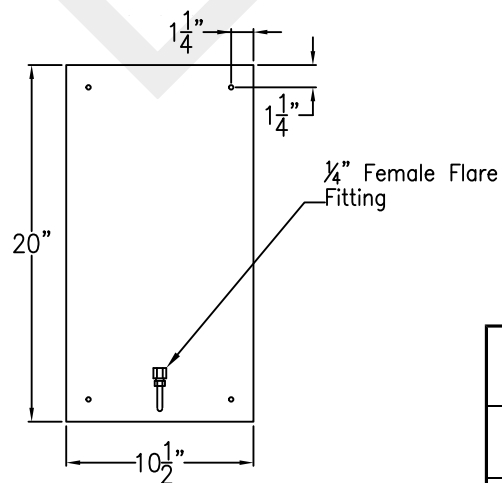

SWEET WATER LARGE COPPER WALL BRACKET

Available w/ Solid or
Glass Top

Front View

Side View

Backplate

Lights are hand crafted
Dimensions may vary by 1/4"

Sweet Water Large Copper Wall Bracket	
St. James LIGHTING	
SCALE: N.T.S.	DRAFT: B. Vial
FILE: SWEL	APP'D: J. Ragan
JOB: X	DATE: 10/9/17

SWEET WATER LARGE STEEL WALL BRACKET

Available w/ Solid or
Glass Top

Front View

Side View

Backplate

Lights are hand crafted
Dimensions may vary by 1/4"

Sweet Water Large Steel Wall Bracket	
St. James LIGHTING	
SCALE: N.T.S.	DRAFT: B. Vial
FILE: SWEL	APP'D: J. Ragan
JOB: X	DATE: 10/9/17

SWEET WATER LARGE COPPER POST MOUNT

Available w/ Solid or
Glass Top

Fits over 3" post
1/4" Female Flare
Fitting

Lights are hand crafted
Dimensions may vary by 1/4"

Sweet Water Large Copper Post Mount	
 St. James LIGHTING	
SCALE: N.T.S.	DRAFT: B. Vial
FILE: SWEL	APP'D: J. Ragan
JOB: X	DATE: 10/9/17

SWEET WATER LARGE CHAIN HUNG PENDANT

Available w/ Solid or
Glass Top
Comes standard w/
6' of chain

Front View

Lights are hand crafted
Dimensions may vary by 1/4"

Sweet Water Large Chain Hung Pendant	
 St. James LIGHTING	
SCALE: N.T.S.	DRAFT: B. Vial
FILE: SWEL	APP'D: J. Ragan
JOB: X	DATE: 10/9/17