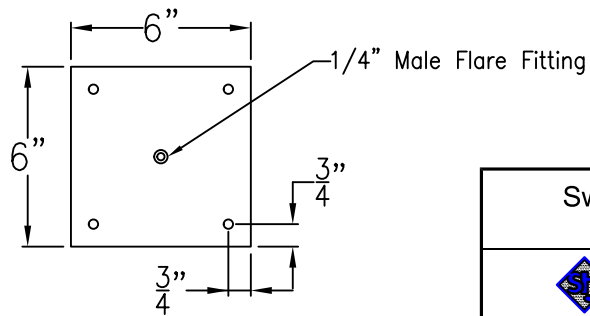

SWEET WATER LARGE STEEL WALL BRACKET

Available w/ Solid or
Glass Top

Front View

Side View

Backplate

Lights are hand crafted
Dimensions may vary by 1/4"

Sweet Water Large Steel Wall Bracket	
St. James LIGHTING	
SCALE: N.T.S.	DRAFT: B. Vial
FILE: SWEL	APP'D: J. Ragan
JOB: X	DATE: 10/9/17

SWEET WATER LARGE COPPER POST MOUNT

Available w/ Solid or
Glass Top

Fits over 3" post
1/4" Female Flare
Fitting

Lights are hand crafted
Dimensions may vary by 1/4"

Sweet Water Large Copper Post Mount	
 St. James LIGHTING	
SCALE: N.T.S.	DRAFT: B. Vial
FILE: SWEL	APP'D: J. Ragan
JOB: X	DATE: 10/9/17

SWEET WATER LARGE HALF CEILING YOKE

Available w/ Solid or
Glass Top
Shortest Height 44 $\frac{5}{8}$ "

Lights are hand crafted
Dimensions may vary by $\frac{1}{4}$ "

Ceiling Mount

Sweet Water Large Half Yoke	
St. James LIGHTING	
SCALE: N.T.S.	DRAFT: B. Vial
FILE: SWEL	APP'D: J. Ragan
JOB: X	DATE: 10/9/17

SWEET WATER LARGE CHAIN HUNG PENDANT

Available w/ Solid or
Glass Top
Comes standard w/
6' of chain

Front View

Lights are hand crafted
Dimensions may vary by 1/4"

Sweet Water Large Chain Hung Pendant	
 St. James LIGHTING	
SCALE: N.T.S.	DRAFT: B. Vial
FILE: SWEL	APP'D: J. Ragan
JOB: X	DATE: 10/9/17