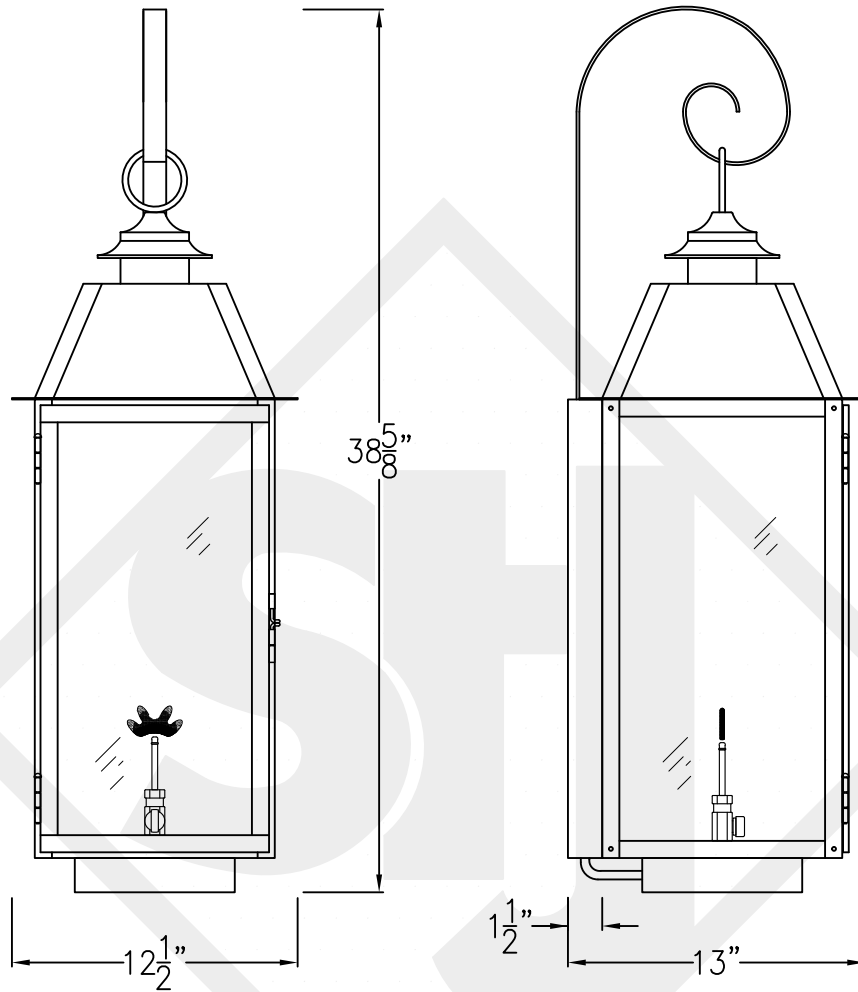

SWEET WATER LARGE COPPER WALL BRACKET

Available w/ Solid or
Glass Top

Front View

Side View

Backplate

Lights are hand crafted
Dimensions may vary by 1/4"

Sweet Water Large Copper Wall Bracket	
St. James LIGHTING	
SCALE: N.T.S.	DRAFT: B. Vial
FILE: SWEL	APP'D: J. Ragan
JOB: X	DATE: 10/9/17

SWEET WATER LARGE STEEL WALL BRACKET

Available w/ Solid or
Glass Top

Front View

Side View

Backplate

Lights are hand crafted
Dimensions may vary by 1/4"

Sweet Water Large Steel Wall Bracket	
St. James LIGHTING	
SCALE: N.T.S.	DRAFT: B. Vial
FILE: SWEL	APP'D: J. Ragan
JOB: X	DATE: 10/9/17

SWEET WATER LARGE COPPER POST MOUNT

Available w/ Solid or
Glass Top

Fits over 3" post
1/4" Female Flare
Fitting

Lights are hand crafted
Dimensions may vary by 1/4"

Sweet Water Large Copper Post Mount	
 St. James LIGHTING	
SCALE: N.T.S.	DRAFT: B. Vial
FILE: SWEL	APP'D: J. Ragan
JOB: X	DATE: 10/9/17

SWEET WATER LARGE CHAIN HUNG PENDANT

Available w/ Solid or
Glass Top
Comes standard w/
6' of chain

Front View

Lights are hand crafted
Dimensions may vary by 1/4"

Sweet Water Large Chain Hung Pendant	
 St. James LIGHTING	
SCALE: N.T.S.	DRAFT: B. Vial
FILE: SWEL	APP'D: J. Ragan
JOB: X	DATE: 10/9/17