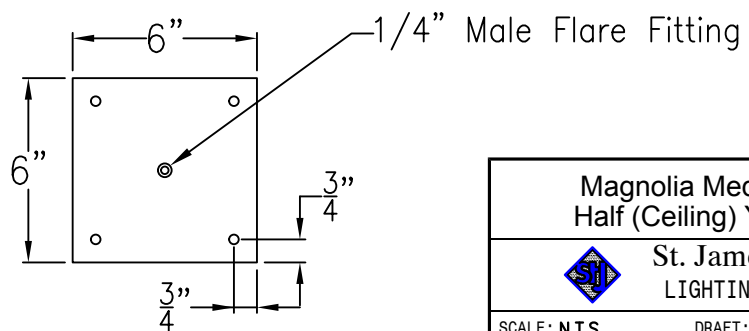

MAGNOLIA MEDIUM HALF (CEILING) YOKE

Available w/ Solid or
Glass Top

Shortest Height 32"

Front View

Side View

Ceiling Mount

Lights are hand crafted
Dimensions may vary by 1/4"

Magnolia Medium Half (Ceiling) Yoke	
St. James LIGHTING	
SCALE: N.T.S.	DRAFT: B. Vial
FILE: MAGM	APP'D: J. Ragan
JOB: X	DATE: 9/29/17

MAGNOLIA MEDIUM CEILING FULL YOKE

Shortest Height 33 3/8"
Available w/ Solid or
Glass top

Front View

Side View

Ceiling Mount

Lights are hand crafted
Dimensions may vary by 1/4"

Magnolia Medium Full Ceiling Yoke	
 St. James LIGHTING	
SCALE: N.T.S.	DRAFT: B. Vial
FILE: MAGM	APP'D: J. Ragan
JOB: X	DATE: 9/29/17