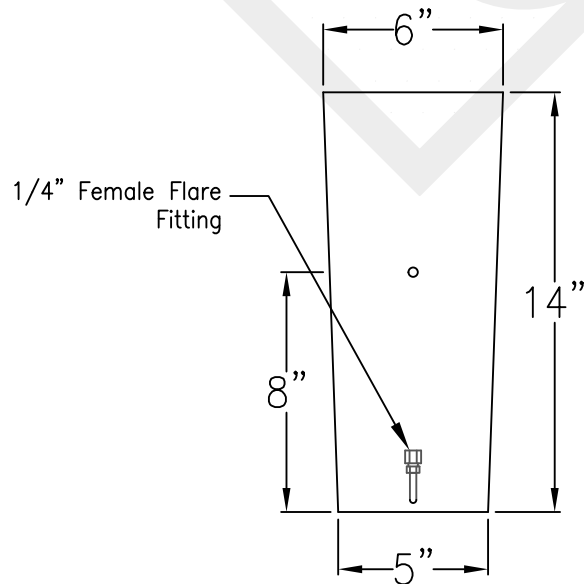

MAGNOLIA MEDIUM COPPER WALL BRACKET

Available w/ Solid or
Glass Top

Front View

Side View

Backplate

Lights are hand crafted
Dimensions may vary by 1/4"

Magnolia Medium Copper Wall Bracket	
St. James LIGHTING	
SCALE: N.T.S.	DRAFT: B. Vial
FILE: MAGM	APP'D: J. Ragan
JOB: X	DATE: 11/7/17

MAGNOLIA MEDIUM STEEL WALL BRACKET

Available w/ Solid or
Glass Top

Front View

Side View

Backplate

Lights are hand crafted
Dimensions may vary by 1/4"

Magnolia Medium Steel Wall Bracket	
St. James LIGHTING	
SCALE: N.T.S.	DRAFT: B. Vial
FILE: MAGM	APP'D: J. Ragan
JOB: X	DATE: 9/29/17

MAGNOLIA MEDIUM COPPER POST MOUNT

Available w/ Solid
or Glass top

Fits over 3" post
 $\frac{1}{4}$ " Female Flare
Fitting

Lights are hand crafted
Dimensions may vary by 1/4"

Magnolia Medium Copper Post Mount	
 St. James LIGHTING	
SCALE: N.T.S.	DRAFT: B. Vial
FILE: MAGM	APP'D: J. Ragan
JOB: X	DATE: 9/29/17

MAGNOLIA MEDIUM HALF (CEILING) YOKE

Available w/ Solid or
Glass Top

Shortest Height 32"

Front View

Side View

Ceiling Mount

Lights are hand crafted
Dimensions may vary by 1/4"

Magnolia Medium Half (Ceiling) Yoke	
St. James LIGHTING	
SCALE: N.T.S.	DRAFT: B. Vial
FILE: MAGM	APP'D: J. Ragan
JOB: X	DATE: 9/29/17