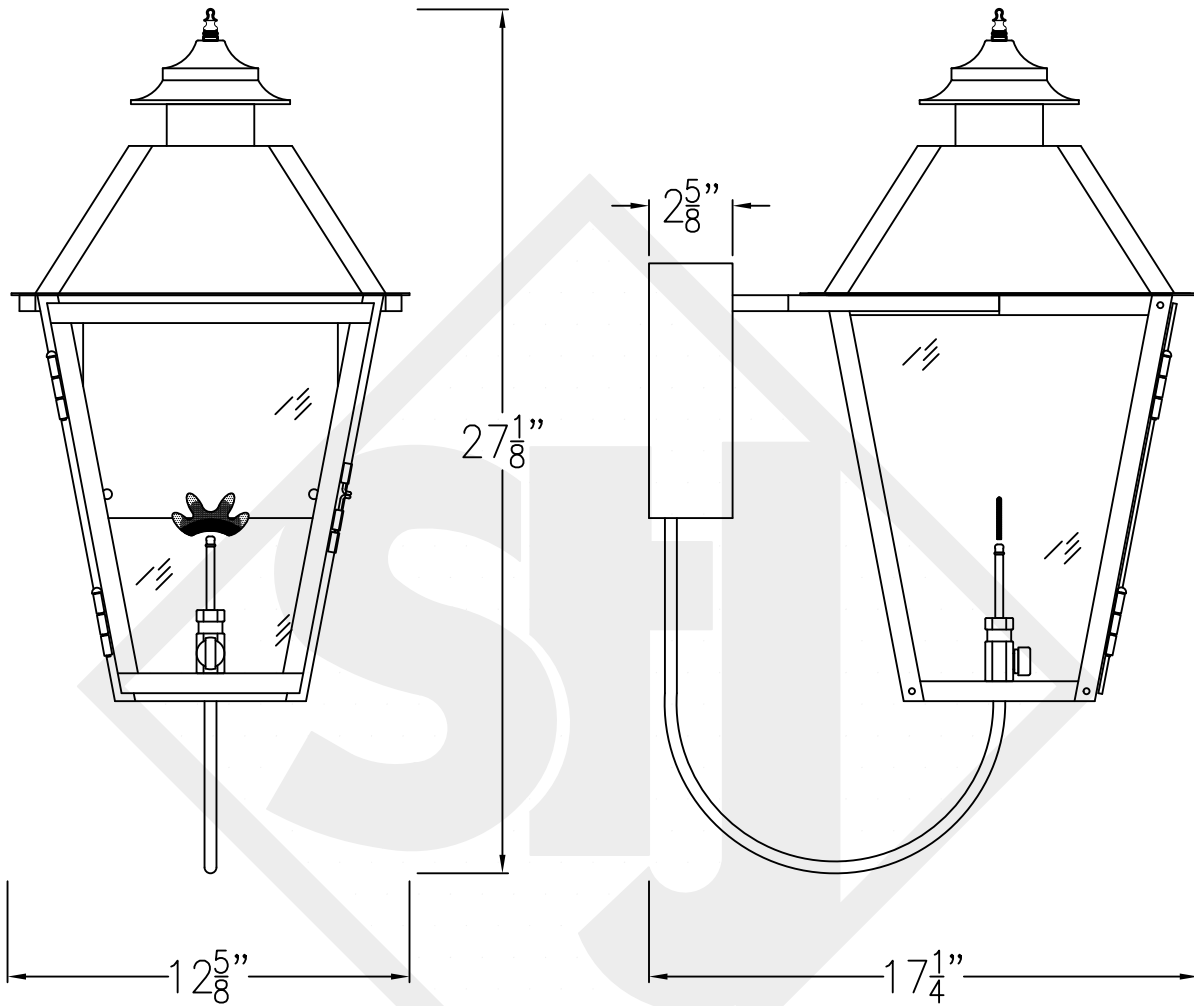

MAGNOLIA MEDIUM COPPER WALL BRACKET

Available w/ Solid or
Glass Top

Front View

Side View

Backplate

Lights are hand crafted
Dimensions may vary by 1/4"

Magnolia Medium Copper Wall Bracket	
St. James LIGHTING	
SCALE: N.T.S.	DRAFT: B. Vial
FILE: MAGM	APP'D: J. Ragan
JOB: X	DATE: 11/7/17

MAGNOLIA MEDIUM STEEL WALL BRACKET

Available w/ Solid or
Glass Top

Front View

Side View

Backplate

Lights are hand crafted
Dimensions may vary by 1/4"

Magnolia Medium Steel Wall Bracket	
St. James LIGHTING	
SCALE: N.T.S.	DRAFT: B. Vial
FILE: MAGM	APP'D: J. Ragan
JOB: X	DATE: 9/29/17

MAGNOLIA MEDIUM COPPER POST MOUNT

Available w/ Solid
or Glass top

Fits over 3" post
 $\frac{1}{4}$ " Female Flare
Fitting

Lights are hand crafted
Dimensions may vary by 1/4"

Magnolia Medium Copper Post Mount	
 St. James LIGHTING	
SCALE: N.T.S.	DRAFT: B. Vial
FILE: MAGM	APP'D: J. Ragan
JOB: X	DATE: 9/29/17

MAGNOLIA MEDIUM HALF (CEILING) YOKE

Available w/ Solid or
Glass Top

Shortest Height 32"

Front View

Side View

Ceiling Mount

Lights are hand crafted
Dimensions may vary by 1/4"

Magnolia Medium Half (Ceiling) Yoke	
St. James LIGHTING	
SCALE: N.T.S.	DRAFT: B. Vial
FILE: MAGM	APP'D: J. Ragan
JOB: X	DATE: 9/29/17