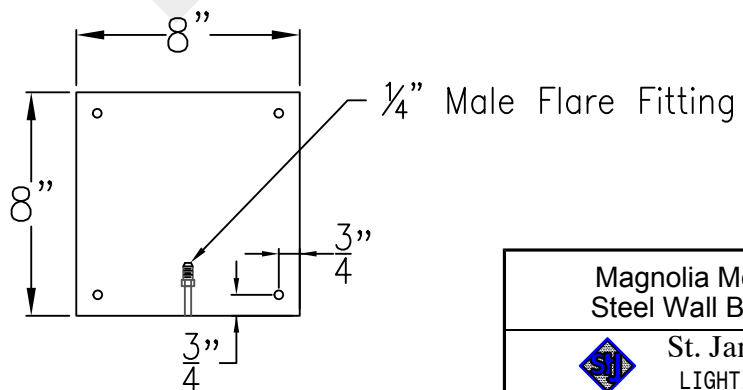

MAGNOLIA MEDIUM COPPER WALL BRACKET

Available w/ Solid or
Glass Top

Front View

Side View

Backplate

Lights are hand crafted
Dimensions may vary by 1/4"

Magnolia Medium Copper Wall Bracket	
St. James LIGHTING	
SCALE: N.T.S.	DRAFT: B. Vial
FILE: MAGM	APP'D: J. Ragan
JOB: X	DATE: 11/7/17

MAGNOLIA MEDIUM STEEL WALL BRACKET

Available w/ Solid or
Glass Top

Front View

Side View

Backplate

Lights are hand crafted
Dimensions may vary by 1/4"

Magnolia Medium Steel Wall Bracket	
St. James LIGHTING	
SCALE: N.T.S.	DRAFT: B. Vial
FILE: MAGM	APP'D: J. Ragan
JOB: X	DATE: 9/29/17

MAGNOLIA MEDIUM COPPER POST MOUNT

Available w/ Solid
or Glass top

Fits over 3" post
 $\frac{1}{4}$ " Female Flare
Fitting

Lights are hand crafted
Dimensions may vary by 1/4"

Magnolia Medium Copper Post Mount	
 St. James LIGHTING	
SCALE: N.T.S.	DRAFT: B. Vial
FILE: MAGM	APP'D: J. Ragan
JOB: X	DATE: 9/29/17

MAGNOLIA MEDIUM HALF (CEILING) YOKE

Available w/ Solid or
Glass Top

Shortest Height 32"

Front View

Side View

Ceiling Mount

Lights are hand crafted
Dimensions may vary by 1/4"

Magnolia Medium Half (Ceiling) Yoke	
St. James LIGHTING	
SCALE: N.T.S.	DRAFT: B. Vial
FILE: MAGM	APP'D: J. Ragan
JOB: X	DATE: 9/29/17