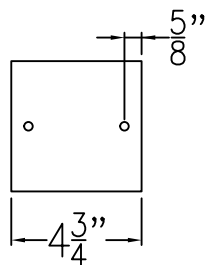

MAGNOLIA MEDIUM COPPER WALL BRACKET

Available w/ Solid or
Glass Top

Front View

Side View

Backplate

Lights are hand crafted
Dimensions may vary by 1/4"

Magnolia Medium Copper Wall Bracket	
St. James LIGHTING	
SCALE: N.T.S.	DRAFT: B. Vial
FILE: MAGM	APP'D: J. Ragan
JOB: X	DATE: 11/7/17

MAGNOLIA MEDIUM HALF (CEILING) YOKE

Available w/ Solid or
Glass Top

Shortest Height 32"

Front View

Side View

Ceiling Mount

Lights are hand crafted
Dimensions may vary by 1/4"

Magnolia Medium Half (Ceiling) Yoke	
St. James LIGHTING	
SCALE: N.T.S.	DRAFT: B. Vial
FILE: MAGM	APP'D: J. Ragan
JOB: X	DATE: 9/29/17

MAGNOLIA MEDIUM CEILING FULL YOKE

Shortest Height 33 3/8"
Available w/ Solid or
Glass top

Front View

Side View

Ceiling Mount

Lights are hand crafted
Dimensions may vary by 1/4"

Magnolia Medium Full Ceiling Yoke	
 St. James LIGHTING	
SCALE: N.T.S.	DRAFT: B. Vial
FILE: MAGM	APP'D: J. Ragan
JOB: X	DATE: 9/29/17

MAGNOLIA MEDIUM CHAIN HUNG PENDANT

Available w/ Solid
or glass Top
Comes standard w/
6' of chain

Front View

Ceiling Canopy

Lights are hand crafted
Dimensions may vary by 1/4"

Magnolia Medium Chain Hung Pendant	
St. James LIGHTING	
SCALE: N.T.S.	DRAFT: B. Vial
FILE: MAGM	APP'D: J. Ragan
JOB: X	DATE: 10/26/17