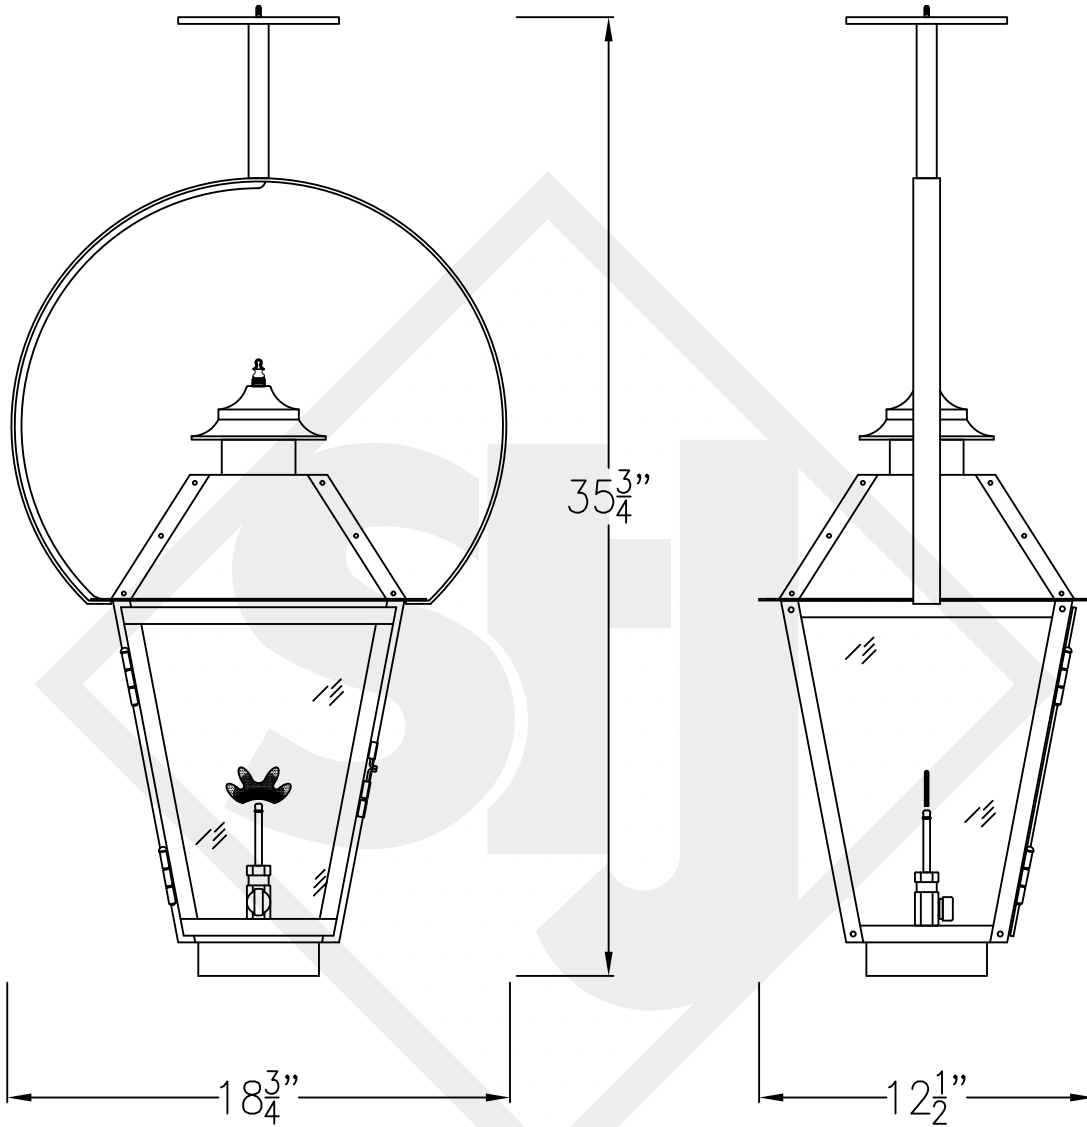

MAGNOLIA MEDIUM COPPER WALL BRACKET

Available w/ Solid or
Glass Top

Front View

Side View

Backplate

Lights are hand crafted
Dimensions may vary by 1/4"

Magnolia Medium Copper Wall Bracket	
St. James LIGHTING	
SCALE: N.T.S.	DRAFT: B. Vial
FILE: MAGM	APP'D: J. Ragan
JOB: X	DATE: 11/7/17

MAGNOLIA MEDIUM STEEL WALL BRACKET

Available w/ Solid or
Glass Top

Front View

Side View

Backplate

Lights are hand crafted
Dimensions may vary by 1/4"

Magnolia Medium Steel Wall Bracket	
St. James LIGHTING	
SCALE: N.T.S.	DRAFT: B. Vial
FILE: MAGM	APP'D: J. Ragan
JOB: X	DATE: 9/29/17

MAGNOLIA MEDIUM COPPER POST MOUNT

Available w/ Solid
or Glass top

Fits over 3" post
 $\frac{1}{4}$ " Female Flare
Fitting

Lights are hand crafted
Dimensions may vary by 1/4"

Magnolia Medium Copper Post Mount	
 St. James LIGHTING	
SCALE: N.T.S.	DRAFT: B. Vial
FILE: MAGM	APP'D: J. Ragan
JOB: X	DATE: 9/29/17

MAGNOLIA MEDIUM HALF (CEILING) YOKE

Available w/ Solid or
Glass Top

Shortest Height 32"

Front View

Side View

Ceiling Mount

Lights are hand crafted
Dimensions may vary by 1/4"

Magnolia Medium Half (Ceiling) Yoke	
St. James LIGHTING	
SCALE: N.T.S.	DRAFT: B. Vial
FILE: MAGM	APP'D: J. Ragan
JOB: X	DATE: 9/29/17