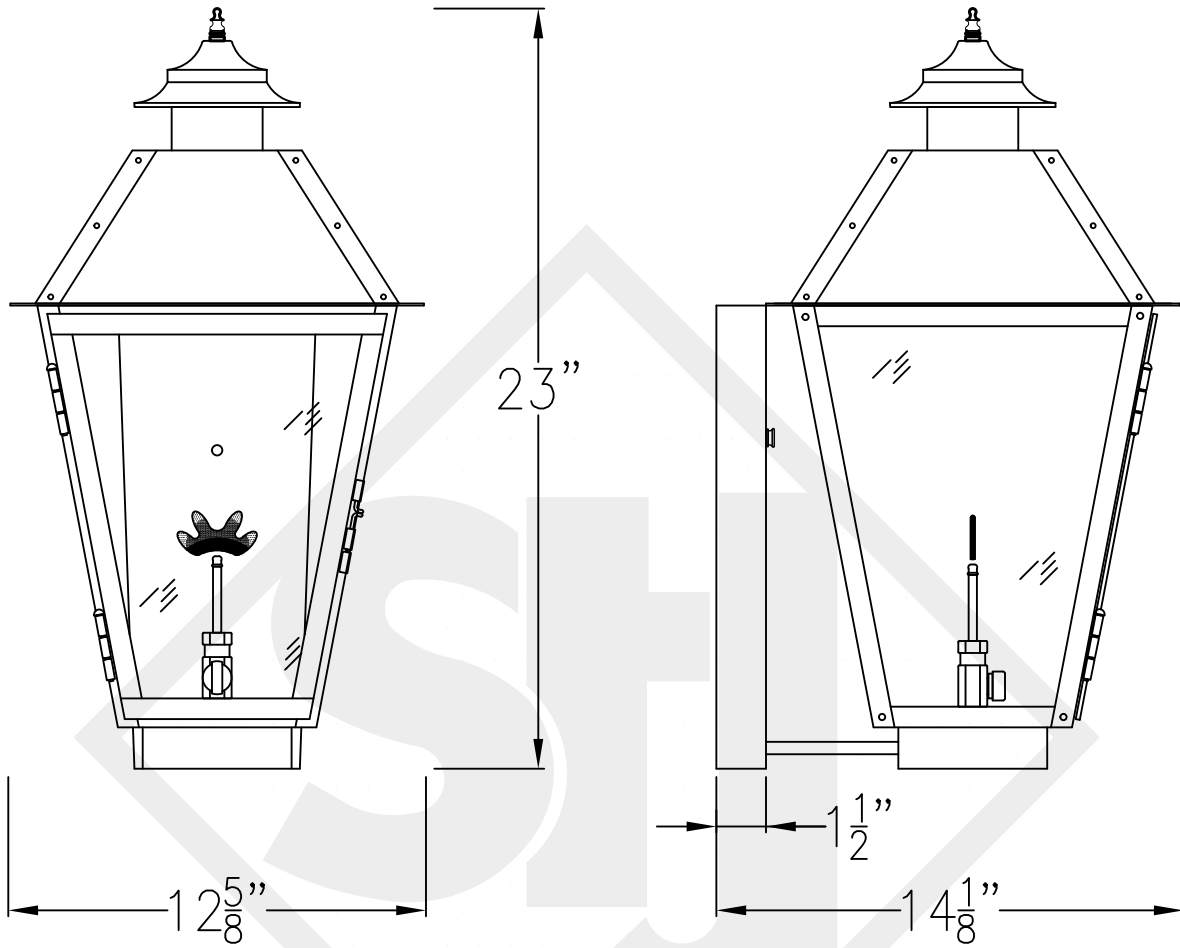

MAGNOLIA MEDIUM COPPER WALL BRACKET

Available w/ Solid or
Glass Top

Front View

Side View

Backplate

Lights are hand crafted
Dimensions may vary by 1/4"

Magnolia Medium Copper Wall Bracket	
St. James LIGHTING	
SCALE: N.T.S.	DRAFT: B. Vial
FILE: MAGM	APP'D: J. Ragan
JOB: X	DATE: 11/7/17

MAGNOLIA MEDIUM STEEL WALL BRACKET

Available w/ Solid or
Glass Top

Front View

Side View

Backplate

Lights are hand crafted
Dimensions may vary by 1/4"

Magnolia Medium Steel Wall Bracket	
St. James LIGHTING	
SCALE: N.T.S.	DRAFT: B. Vial
FILE: MAGM	APP'D: J. Ragan
JOB: X	DATE: 9/29/17

MAGNOLIA MEDIUM COPPER POST MOUNT

Available w/ Solid
or Glass top

Fits over 3" post
 $\frac{1}{4}$ " Female Flare
Fitting

Lights are hand crafted
Dimensions may vary by 1/4"

Magnolia Medium Copper Post Mount	
 St. James LIGHTING	
SCALE: N.T.S.	DRAFT: B. Vial
FILE: MAGM	APP'D: J. Ragan
JOB: X	DATE: 9/29/17

MAGNOLIA MEDIUM HALF (CEILING) YOKE

Available w/ Solid or
Glass Top

Shortest Height 32"

Front View

Side View

Ceiling Mount

Lights are hand crafted
Dimensions may vary by 1/4"

Magnolia Medium Half (Ceiling) Yoke	
St. James LIGHTING	
SCALE: N.T.S.	DRAFT: B. Vial
FILE: MAGM	APP'D: J. Ragan
JOB: X	DATE: 9/29/17