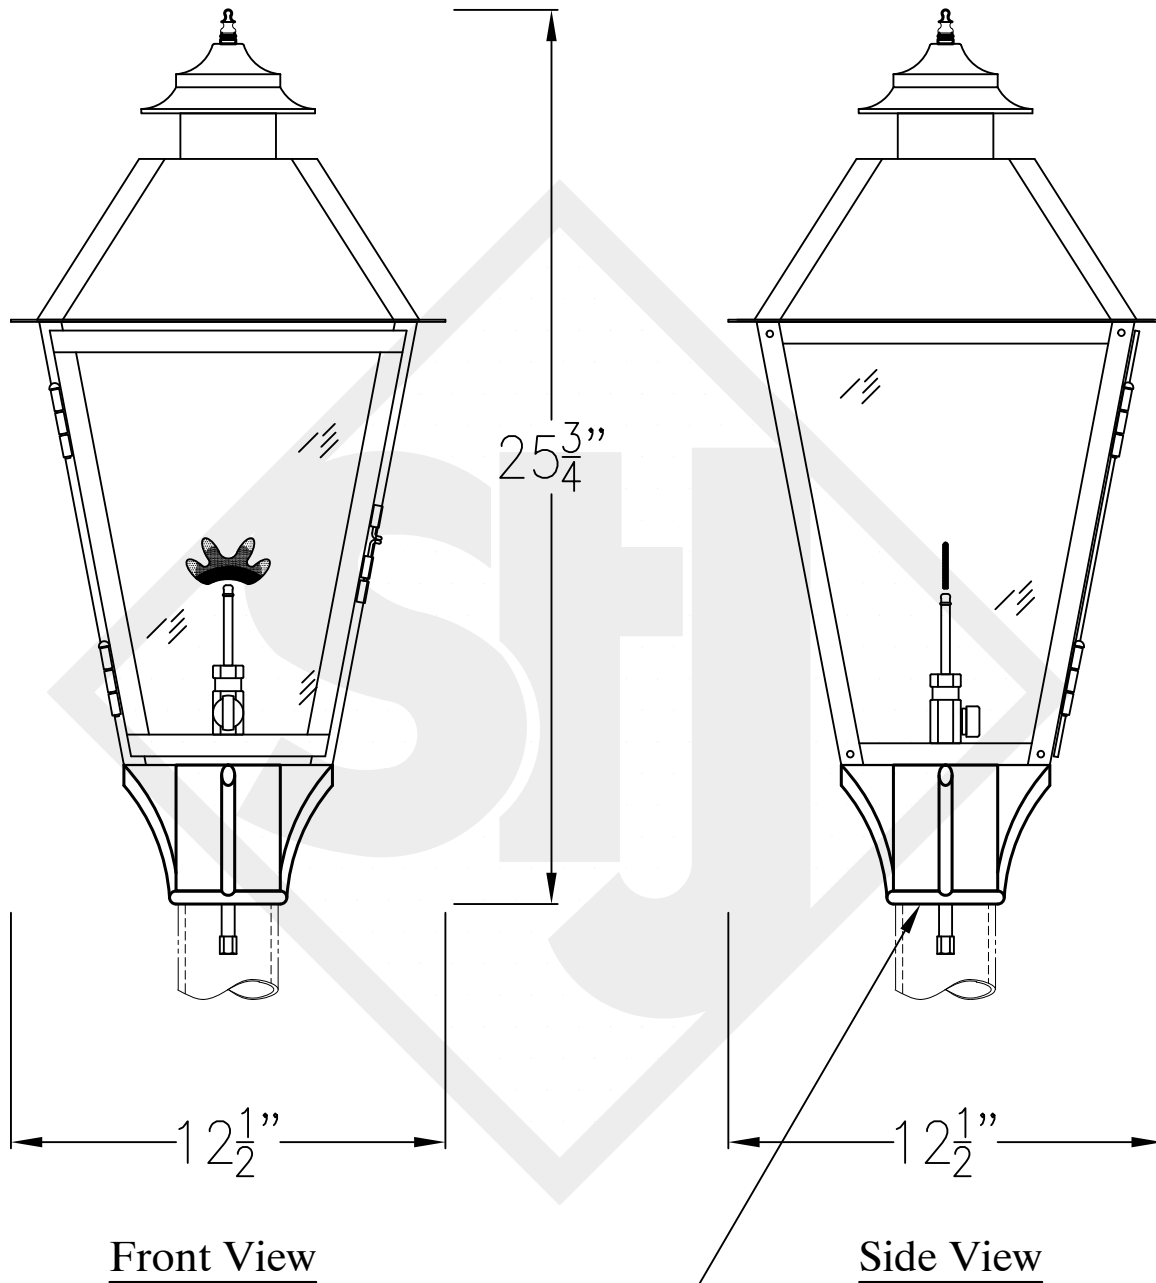

MAGNOLIA MEDIUM COPPER WALL BRACKET

Available w/ Solid or
Glass Top

Front View

Side View

Backplate

Lights are hand crafted
Dimensions may vary by 1/4"

Magnolia Medium Copper Wall Bracket	
St. James LIGHTING	
SCALE: N.T.S.	DRAFT: B. Vial
FILE: MAGM	APP'D: J. Ragan
JOB: X	DATE: 11/7/17

MAGNOLIA MEDIUM STEEL WALL BRACKET

Available w/ Solid or
Glass Top

Front View

Side View

Backplate

Lights are hand crafted
Dimensions may vary by 1/4"

Magnolia Medium Steel Wall Bracket	
St. James LIGHTING	
SCALE: N.T.S.	DRAFT: B. Vial
FILE: MAGM	APP'D: J. Ragan
JOB: X	DATE: 9/29/17

MAGNOLIA MEDIUM COPPER POST MOUNT

Available w/ Solid
or Glass top

Fits over 3" post
 $\frac{1}{4}$ " Female Flare
Fitting

Lights are hand crafted
Dimensions may vary by 1/4"

Magnolia Medium Copper Post Mount	
 St. James LIGHTING	
SCALE: N.T.S.	DRAFT: B. Vial
FILE: MAGM	APP'D: J. Ragan
JOB: X	DATE: 9/29/17

MAGNOLIA MEDIUM HALF (CEILING) YOKE

Available w/ Solid or
Glass Top

Shortest Height 32"

Front View

Side View

Ceiling Mount

Lights are hand crafted
Dimensions may vary by 1/4"

Magnolia Medium Half (Ceiling) Yoke	
St. James LIGHTING	
SCALE: N.T.S.	DRAFT: B. Vial
FILE: MAGM	APP'D: J. Ragan
JOB: X	DATE: 9/29/17