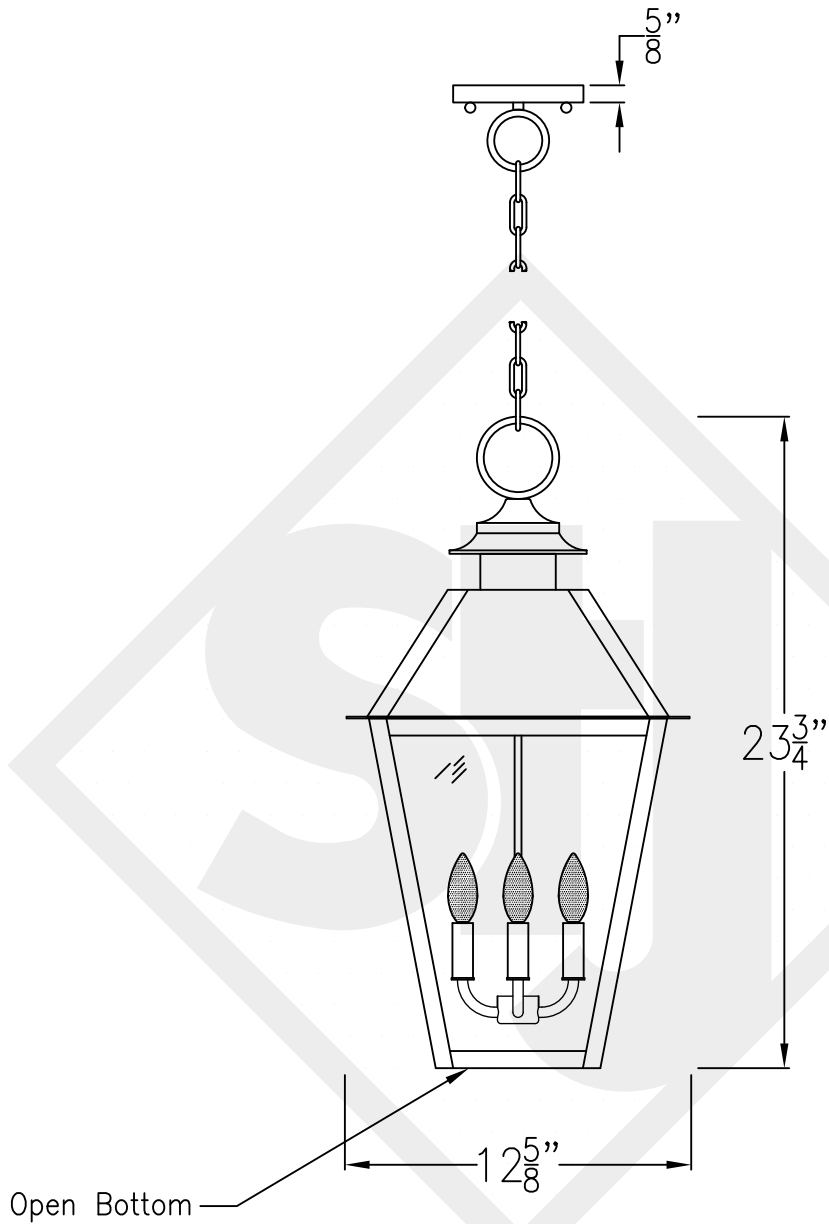

MAGNOLIA MEDIUM COPPER WALL BRACKET

Available w/ Solid or
Glass Top

Front View

Side View

Backplate

Lights are hand crafted
Dimensions may vary by 1/4"

Magnolia Medium Copper Wall Bracket	
St. James LIGHTING	
SCALE: N.T.S.	DRAFT: B. Vial
FILE: MAGM	APP'D: J. Ragan
JOB: X	DATE: 11/7/17

MAGNOLIA MEDIUM COPPER POST MOUNT

Available w/ Solid
or Glass top

Fits over 3" post
 $\frac{1}{4}$ " Female Flare
Fitting

Lights are hand crafted
Dimensions may vary by 1/4"

Magnolia Medium Copper Post Mount	
 St. James LIGHTING	
SCALE: N.T.S.	DRAFT: B. Vial
FILE: MAGM	APP'D: J. Ragan
JOB: X	DATE: 9/29/17

MAGNOLIA MEDIUM CEILING FULL YOKE

Shortest Height 33 3/8"
Available w/ Solid or
Glass top

Front View

Side View

Ceiling Mount

Lights are hand crafted
Dimensions may vary by 1/4"

Magnolia Medium Full Ceiling Yoke	
 St. James LIGHTING	
SCALE: N.T.S.	DRAFT: B. Vial
FILE: MAGM	APP'D: J. Ragan
JOB: X	DATE: 9/29/17

MAGNOLIA MEDIUM CHAIN HUNG PENDANT

Available w/ Solid
or glass Top
Comes standard w/
6' of chain

Front View

Ceiling Canopy

Lights are hand crafted
Dimensions may vary by 1/4"

Magnolia Medium Chain Hung Pendant	
St. James LIGHTING	
SCALE: N.T.S.	DRAFT: B. Vial
FILE: MAGM	APP'D: J. Ragan
JOB: X	DATE: 10/26/17