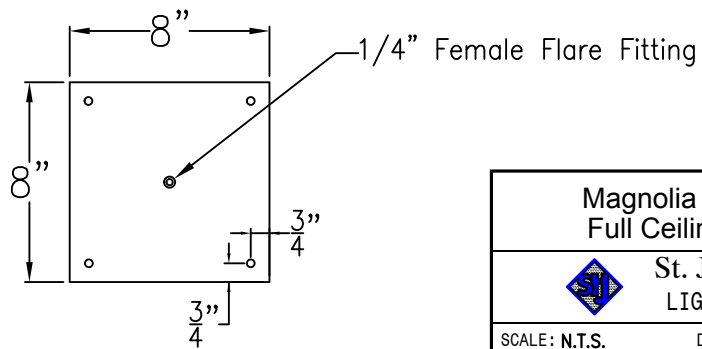

MAGNOLIA MEDIUM HALF (CEILING) YOKE

Available w/ Solid or
Glass Top

Shortest Height 32"

Front View

Side View

Ceiling Mount

Lights are hand crafted
Dimensions may vary by 1/4"

Magnolia Medium Half (Ceiling) Yoke	
St. James LIGHTING	
SCALE: N.T.S.	DRAFT: B. Vial
FILE: MAGM	APP'D: J. Ragan
JOB: X	DATE: 9/29/17

MAGNOLIA MEDIUM CEILING FULL YOKE

Shortest Height 33 3/8"
Available w/ Solid or
Glass top

Front View

Side View

Ceiling Mount

Lights are hand crafted
Dimensions may vary by 1/4"

Magnolia Medium Full Ceiling Yoke	
 St. James LIGHTING	
SCALE: N.T.S.	DRAFT: B. Vial
FILE: MAGM	APP'D: J. Ragan
JOB: X	DATE: 9/29/17