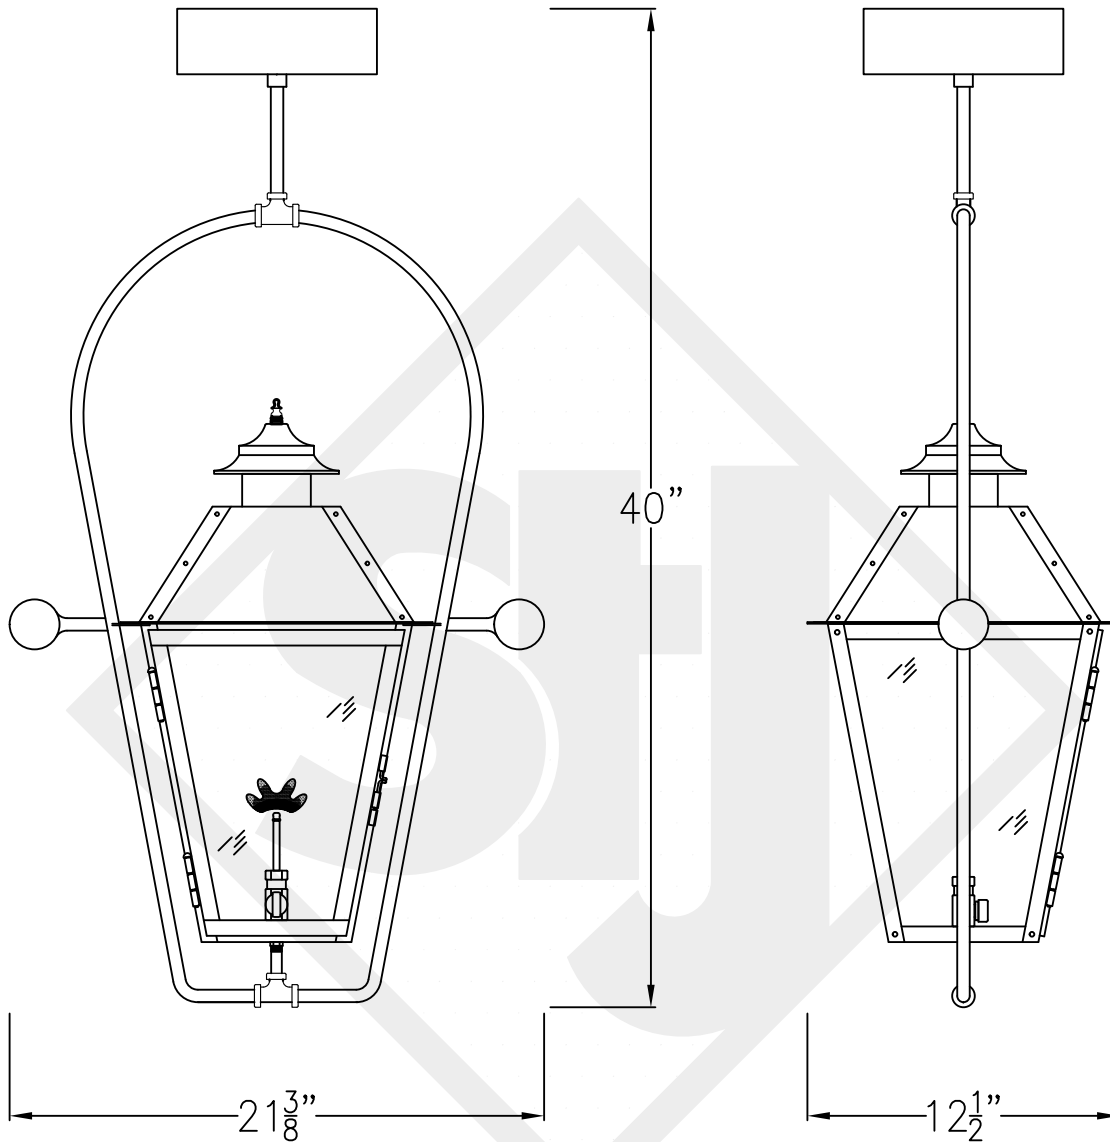

MAGNOLIA MEDIUM CEILING FULL YOKE

Shortest Height 33 3/8"
Available w/ Solid or
Glass top

Front View

Side View