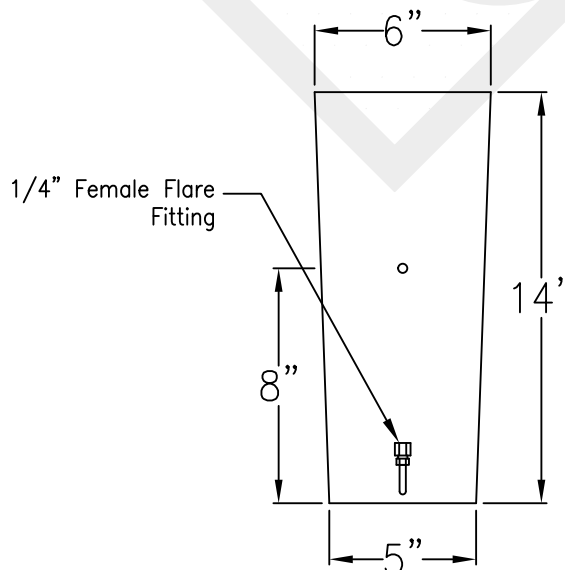

MONTROSE MEDIUM COPPER WALL BRACKET

Front View

Side View

Backplate

Lights are hand crafted
Dimensions may vary by 1/4"

Montrose Medium Copper Wall Bracket	
St. James LIGHTING	
SCALE: N.T.S.	DRAFT: B. Vial
FILE: MONM	APP'D: J. Ragan
JOB: X	DATE: 11/7/17

MONTROSE MEDIUM STEEL WALL BRACKET

Front View

Side View

Backplate

Lights are hand crafted
Dimensions may vary by 1/4"

Montrose Medium Steel Wall Bracket	
St. James LIGHTING	
SCALE: N.T.S.	DRAFT: B. Vial
FILE: MONM	APP'D: J. Ragan
JOB: X	DATE: 9/25/17

MONTROSE MEDIUM COPPER POST MOUNT

Front View

Side View

Fits over 3" post
1/4" Female Flare Fitting

Lights are hand crafted
Dimensions may vary by 1/4"

Montrose Medium Copper Post Mount	
 St. James LIGHTING	
SCALE: N.T.S.	DRAFT: B. Vial
FILE: MONM	APP'D: J. Ragan
JOB: X	DATE: 9/25/17

MONTROSE MEDIUM HALF (CEILING) YOKE

Shortest Height 34"

Ceiling Mount

Lights are hand crafted
Dimensions may vary by 1/4"

Montrose Medium Half (Ceiling) Yoke	
St. James LIGHTING	
SCALE: N.T.S.	DRAFT: B. Vial
FILE: MONM	APP'D: J. Ragan
JOB: X	DATE: 9/25/17