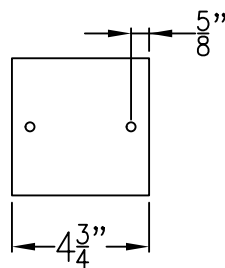

MONTROSE MEDIUM COPPER POST MOUNT

Front View

Side View

Fits over 3" post
1/4" Female Flare Fitting

Lights are hand crafted
Dimensions may vary by 1/4"

Montrose Medium Copper Post Mount	
 St. James LIGHTING	
SCALE: N.T.S.	DRAFT: B. Vial
FILE: MONM	APP'D: J. Ragan
JOB: X	DATE: 9/25/17

MONTROSE MEDIUM HALF (CEILING) YOKE

Shortest Height 34"

Ceiling Mount

Lights are hand crafted
Dimensions may vary by 1/4"

Montrose Medium Half (Ceiling) Yoke	
St. James LIGHTING	
SCALE: N.T.S.	DRAFT: B. Vial
FILE: MONM	APP'D: J. Ragan
JOB: X	DATE: 9/25/17

MONTROSE MEDIUM FULL CEILING YOKE

Shortest Height 35 $\frac{3}{8}$ "

Front View

Side View

Ceiling Mount

Lights are hand crafted
Dimensions may vary by 1/4"

Montrose Medium Yoke	
St. James LIGHTING	
SCALE: N.T.S.	DRAFT: B. Vial
FILE: MONM	APP'D: J. Ragan
JOB: X	DATE: 9/26/17

MONTROSE MEDIUM CHAIN HUNG PENDANT

Comes standard w/
6' of chain

Front View

Ceiling Canopy

Lights are hand crafted
Dimensions may vary by 1/4"

Montrose Medium Chain Hung Pendant	
St. James LIGHTING	
SCALE: N.T.S.	DRAFT: B. Vial
FILE: MONM	APP'D: J. Ragan
JOB: X	DATE: 10/26/17