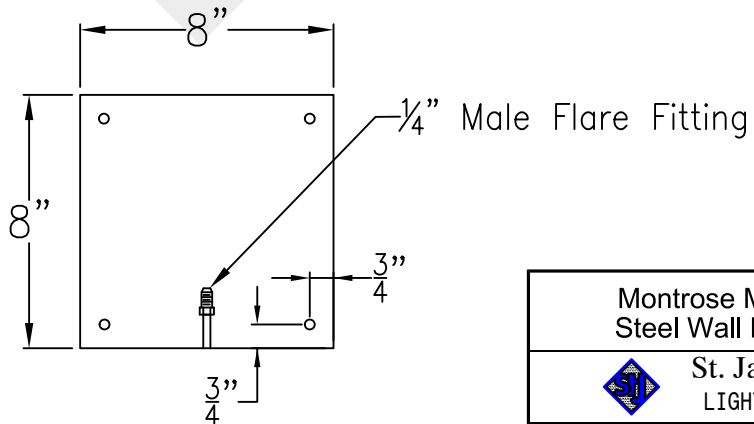

MONTROSE MEDIUM COPPER WALL BRACKET

Front View

Side View

Backplate

Lights are hand crafted
Dimensions may vary by 1/4"

Montrose Medium Copper Wall Bracket	
St. James LIGHTING	
SCALE: N.T.S.	DRAFT: B. Vial
FILE: MONM	APP'D: J. Ragan
JOB: X	DATE: 11/7/17

MONTROSE MEDIUM STEEL WALL BRACKET

Front View

Side View

Backplate

Lights are hand crafted
Dimensions may vary by 1/4"

Montrose Medium Steel Wall Bracket	
St. James LIGHTING	
SCALE: N.T.S.	DRAFT: B. Vial
FILE: MONM	APP'D: J. Ragan
JOB: X	DATE: 9/25/17

MONTROSE MEDIUM COPPER POST MOUNT

Front View

Side View

Fits over 3" post
1/4" Female Flare Fitting

Lights are hand crafted
Dimensions may vary by 1/4"

Montrose Medium Copper Post Mount	
 St. James LIGHTING	
SCALE: N.T.S.	DRAFT: B. Vial
FILE: MONM	APP'D: J. Ragan
JOB: X	DATE: 9/25/17