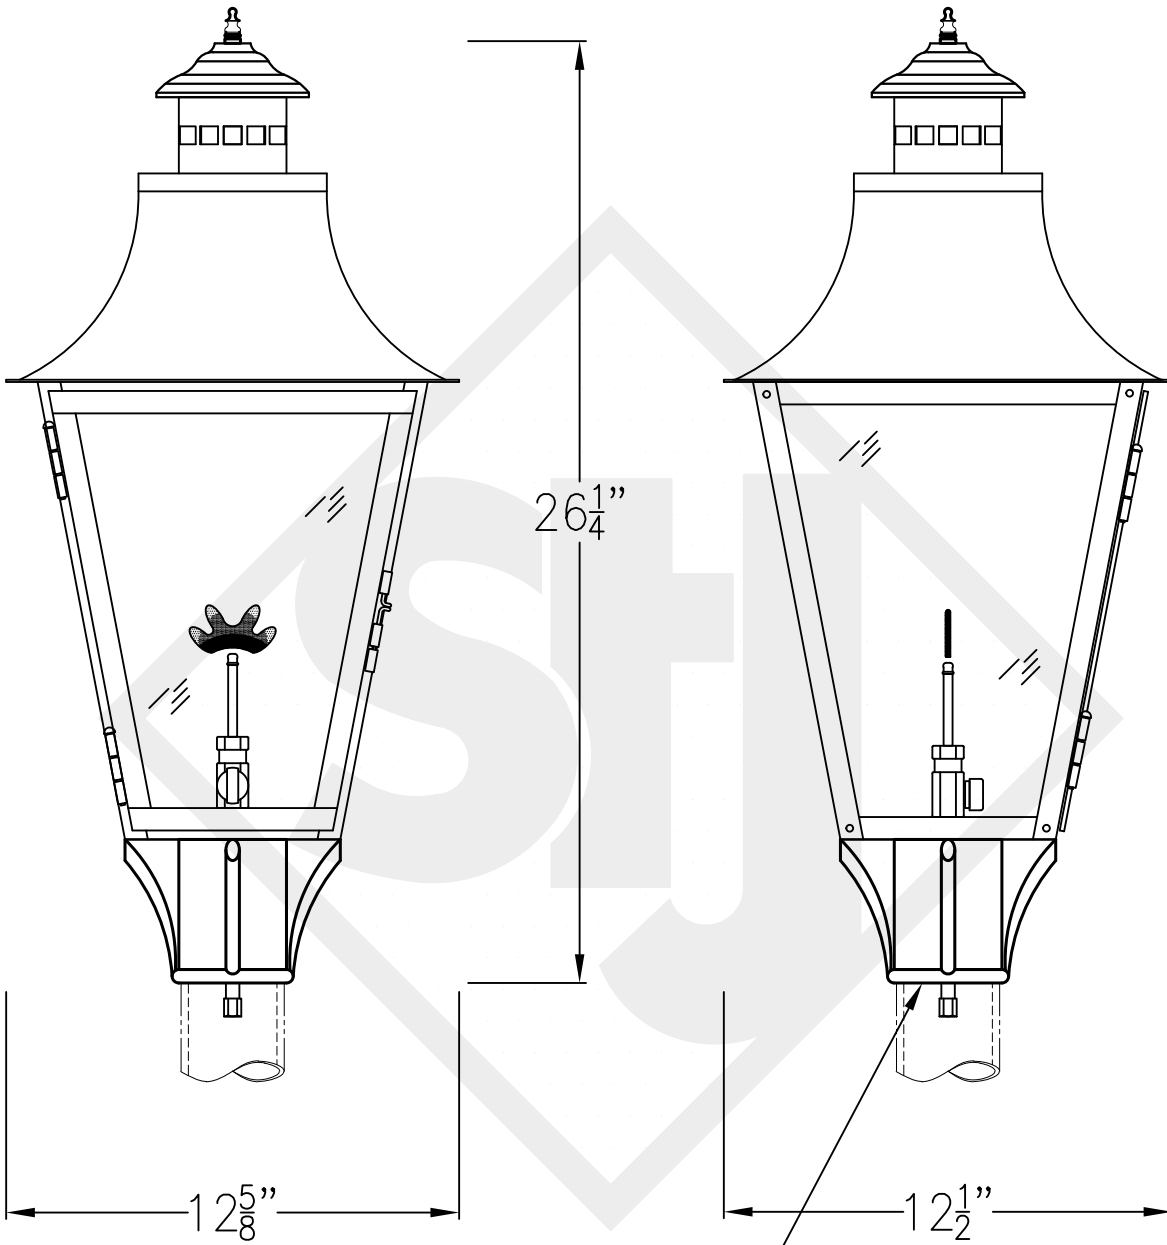

MONTROSE MEDIUM COPPER WALL BRACKET

Front View

Side View

Backplate

Lights are hand crafted
Dimensions may vary by 1/4"

Montrose Medium Copper Wall Bracket	
St. James LIGHTING	
SCALE: N.T.S.	DRAFT: B. Vial
FILE: MONM	APP'D: J. Ragan
JOB: X	DATE: 11/7/17

MONTROSE MEDIUM STEEL WALL BRACKET

Front View

Side View

Backplate

Lights are hand crafted
Dimensions may vary by 1/4"

Montrose Medium Steel Wall Bracket	
St. James LIGHTING	
SCALE: N.T.S.	DRAFT: B. Vial
FILE: MONM	APP'D: J. Ragan
JOB: X	DATE: 9/25/17

MONTROSE MEDIUM COPPER POST MOUNT

Front View

Side View

Fits over 3" post
1/4" Female Flare Fitting

Lights are hand crafted
Dimensions may vary by 1/4"

Montrose Medium Copper Post Mount	
 St. James LIGHTING	
SCALE: N.T.S.	DRAFT: B. Vial
FILE: MONM	APP'D: J. Ragan
JOB: X	DATE: 9/25/17

MONTROSE MEDIUM HALF (CEILING) YOKE

Shortest Height 34"

Ceiling Mount

Lights are hand crafted
Dimensions may vary by 1/4"

Montrose Medium Half (Ceiling) Yoke	
St. James LIGHTING	
SCALE: N.T.S.	DRAFT: B. Vial
FILE: MONM	APP'D: J. Ragan
JOB: X	DATE: 9/25/17