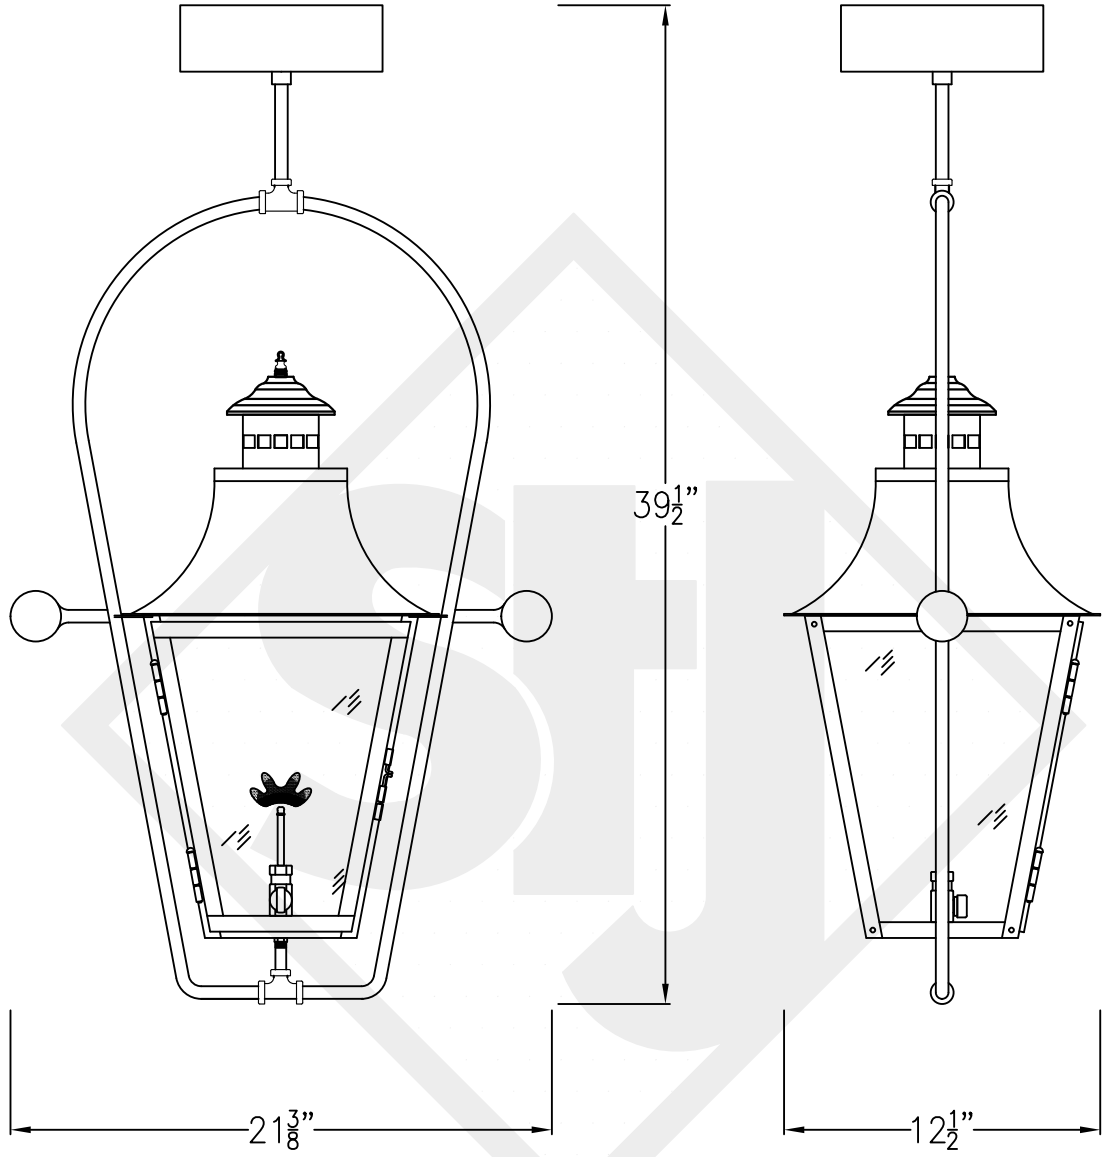

MONTROSE MEDIUM FULL CEILING YOKE

Shortest Height 35 $\frac{3}{8}$ "

Front View

Side View