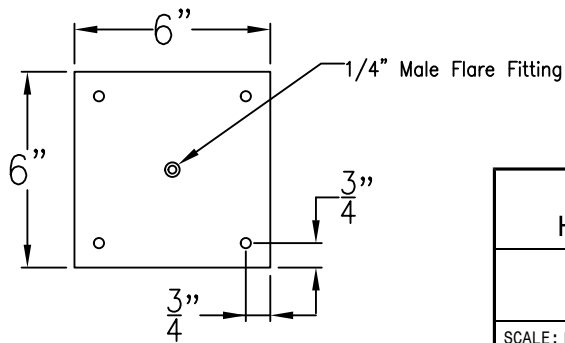

MONTROSE MEDIUM HALF (CEILING) YOKE

Shortest Height 34"

Ceiling Mount

Lights are hand crafted
Dimensions may vary by 1/4"

Montrose Medium Half (Ceiling) Yoke	
St. James LIGHTING	
SCALE: N.T.S.	DRAFT: B. Vial
FILE: MONM	APP'D: J. Ragan
JOB: X	DATE: 9/25/17