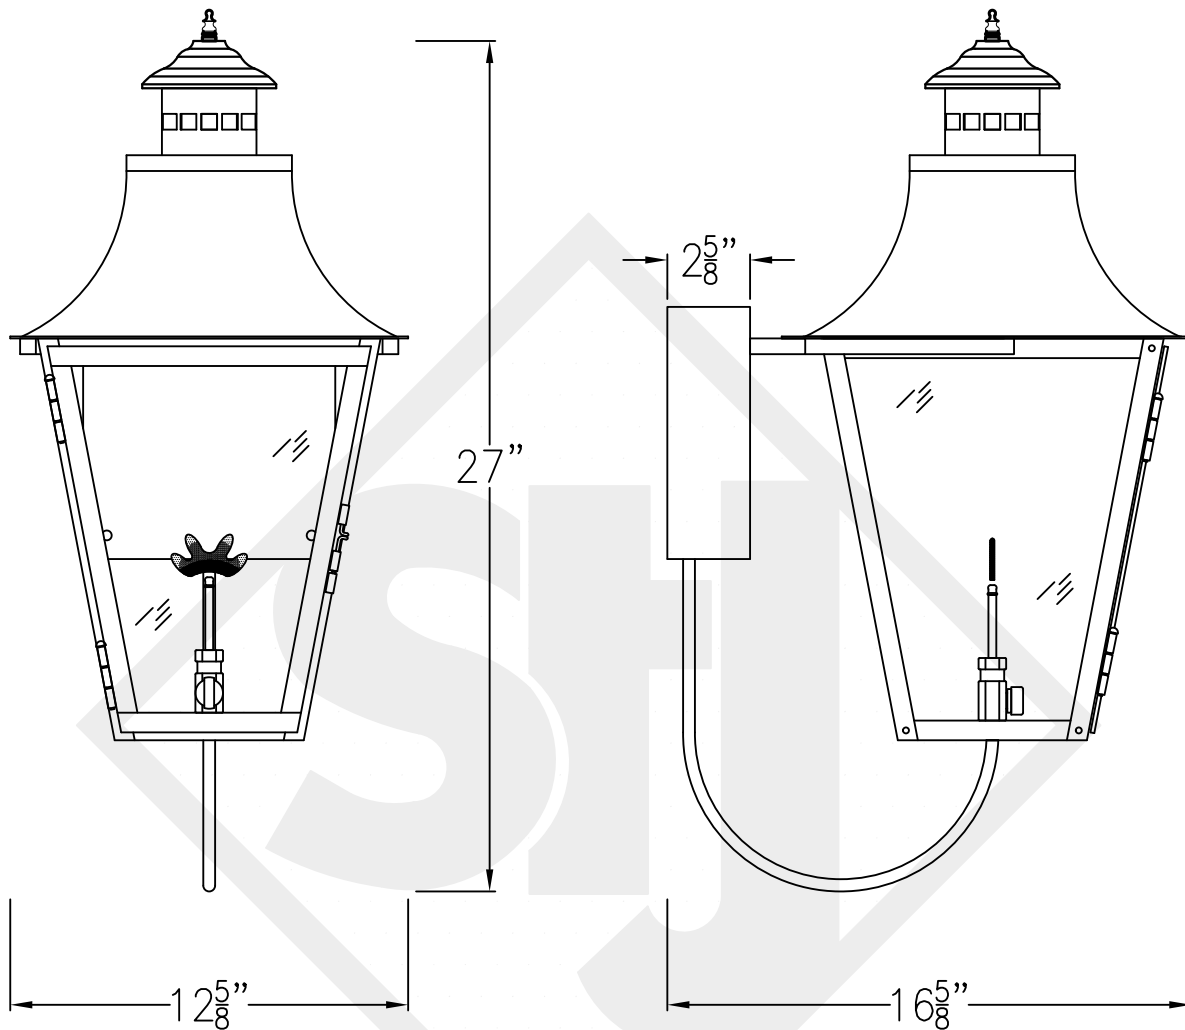

MONTROSE MEDIUM COPPER WALL BRACKET

Front View

Side View

Backplate

Lights are hand crafted
Dimensions may vary by 1/4"

Montrose Medium Copper Wall Bracket	
St. James LIGHTING	
SCALE: N.T.S.	DRAFT: B. Vial
FILE: MONM	APP'D: J. Ragan
JOB: X	DATE: 11/7/17

MONTROSE MEDIUM STEEL WALL BRACKET

Front View

Side View

Backplate

Lights are hand crafted
Dimensions may vary by 1/4"

Montrose Medium Steel Wall Bracket	
St. James LIGHTING	
SCALE: N.T.S.	DRAFT: B. Vial
FILE: MONM	APP'D: J. Ragan
JOB: X	DATE: 9/25/17

MONTROSE MEDIUM COPPER POST MOUNT

Front View

Side View

Fits over 3" post
1/4" Female Flare Fitting

Lights are hand crafted
Dimensions may vary by 1/4"

Montrose Medium Copper Post Mount	
 St. James LIGHTING	
SCALE: N.T.S.	DRAFT: B. Vial
FILE: MONM	APP'D: J. Ragan
JOB: X	DATE: 9/25/17

MONTROSE MEDIUM CHAIN HUNG PENDANT

Comes standard w/
6' of chain

Front View

Ceiling Canopy

Lights are hand crafted
Dimensions may vary by 1/4"

Montrose Medium Chain Hung Pendant	
St. James LIGHTING	
SCALE: N.T.S.	DRAFT: B. Vial
FILE: MONM	APP'D: J. Ragan
JOB: X	DATE: 10/26/17