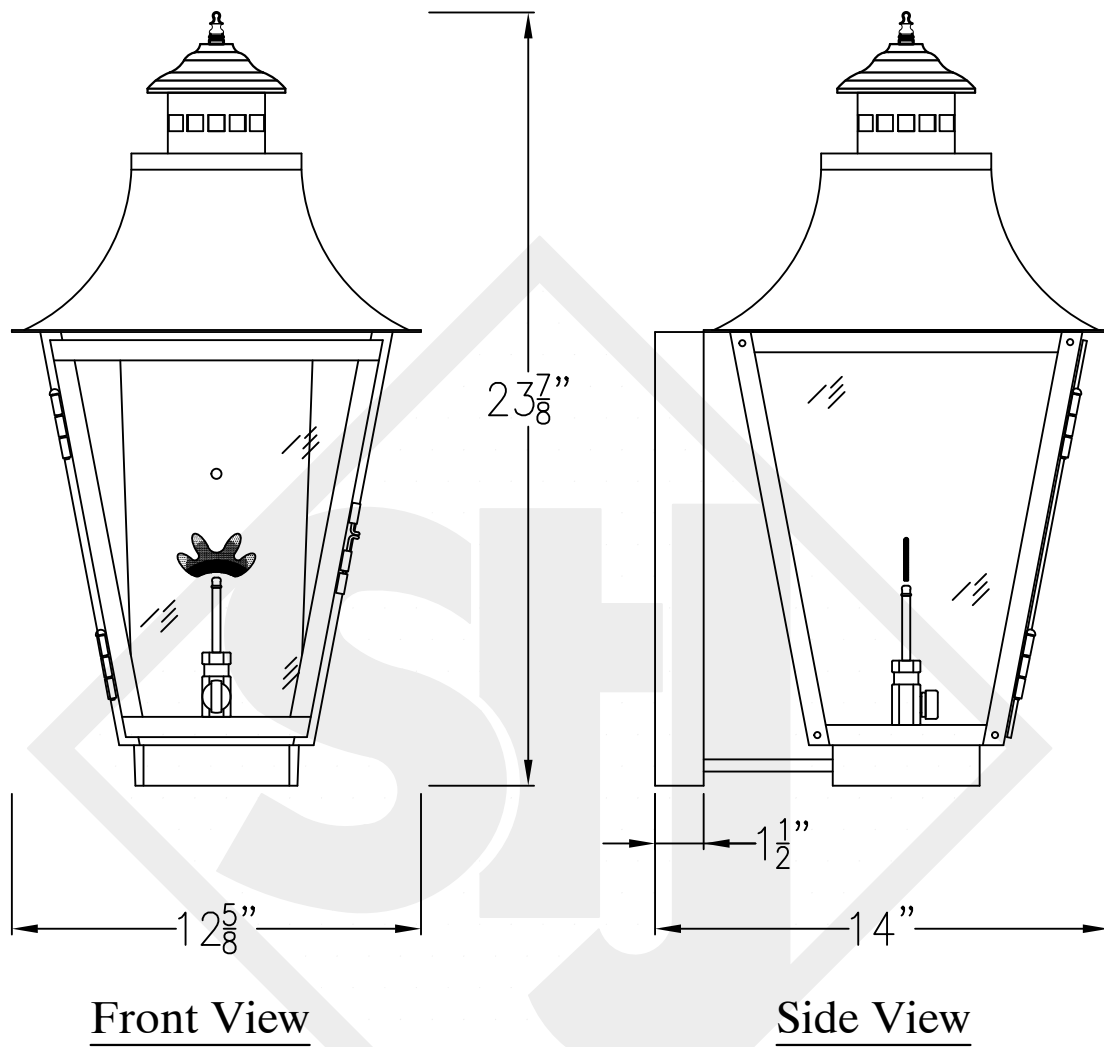

MONTROSE MEDIUM COPPER WALL BRACKET

Front View

Side View

Backplate

Lights are hand crafted
Dimensions may vary by 1/4"

Montrose Medium Copper Wall Bracket	
St. James LIGHTING	
SCALE: N.T.S.	DRAFT: B. Vial
FILE: MONM	APP'D: J. Ragan
JOB: X	DATE: 11/7/17

MONTROSE MEDIUM STEEL WALL BRACKET

Front View

Side View

Backplate

Lights are hand crafted
Dimensions may vary by 1/4"

Montrose Medium Steel Wall Bracket	
St. James LIGHTING	
SCALE: N.T.S.	DRAFT: B. Vial
FILE: MONM	APP'D: J. Ragan
JOB: X	DATE: 9/25/17

MONTROSE MEDIUM COPPER POST MOUNT

Front View

Side View

Fits over 3" post
1/4" Female Flare Fitting

Lights are hand crafted
Dimensions may vary by 1/4"

Montrose Medium Copper Post Mount	
 St. James LIGHTING	
SCALE: N.T.S.	DRAFT: B. Vial
FILE: MONM	APP'D: J. Ragan
JOB: X	DATE: 9/25/17

MONTROSE MEDIUM CHAIN HUNG PENDANT

Comes standard w/
6' of chain

Front View

Ceiling Canopy

Lights are hand crafted
Dimensions may vary by 1/4"

Montrose Medium Chain Hung Pendant	
St. James LIGHTING	
SCALE: N.T.S.	DRAFT: B. Vial
FILE: MONM	APP'D: J. Ragan
JOB: X	DATE: 10/26/17