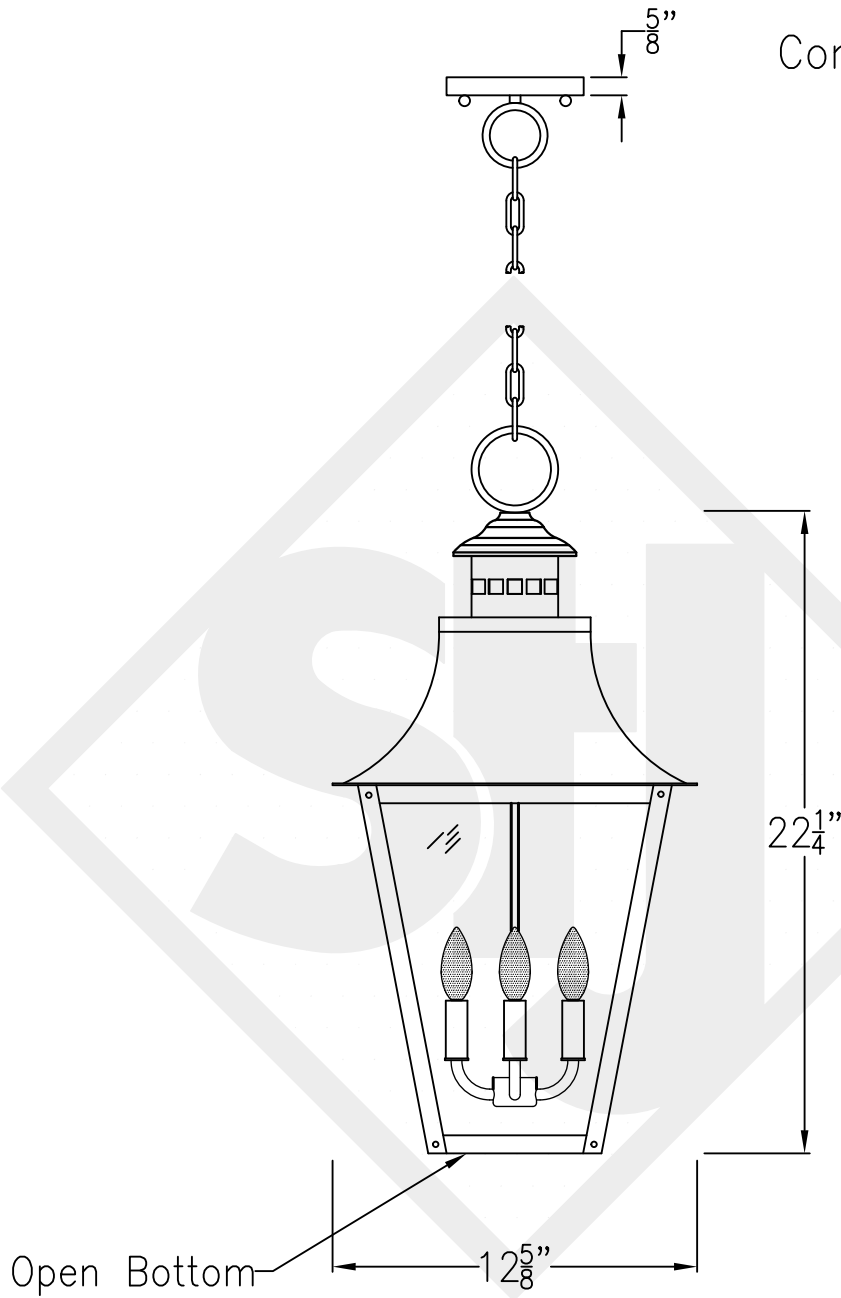

MONTROSE MEDIUM CHAIN HUNG PENDANT

Comes standard w/
6' of chain

Front View