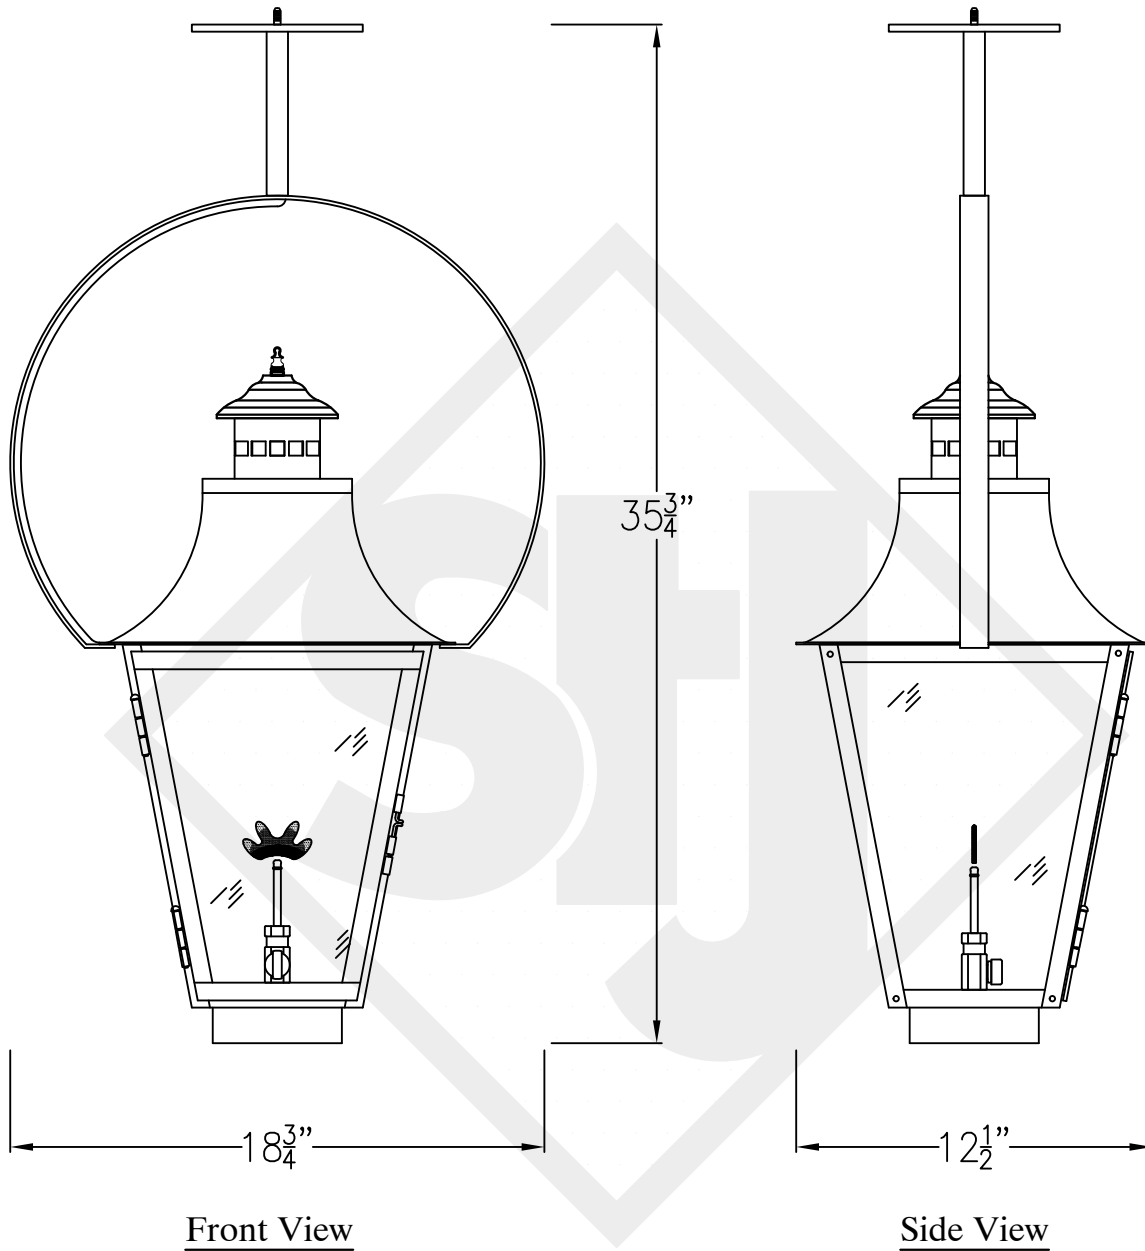

MONTROSE MEDIUM COPPER WALL BRACKET

Front View

Side View

Backplate

Lights are hand crafted
Dimensions may vary by 1/4"

Montrose Medium Copper Wall Bracket	
St. James LIGHTING	
SCALE: N.T.S.	DRAFT: B. Vial
FILE: MONM	APP'D: J. Ragan
JOB: X	DATE: 11/7/17

MONTROSE MEDIUM STEEL WALL BRACKET

Front View

Side View

Backplate

Lights are hand crafted
Dimensions may vary by 1/4"

Montrose Medium Steel Wall Bracket	
St. James LIGHTING	
SCALE: N.T.S.	DRAFT: B. Vial
FILE: MONM	APP'D: J. Ragan
JOB: X	DATE: 9/25/17

MONTROSE MEDIUM COPPER POST MOUNT

Front View

Side View

Fits over 3" post
1/4" Female Flare Fitting

Lights are hand crafted
Dimensions may vary by 1/4"

Montrose Medium Copper Post Mount	
 St. James LIGHTING	
SCALE: N.T.S.	DRAFT: B. Vial
FILE: MONM	APP'D: J. Ragan
JOB: X	DATE: 9/25/17

MONTROSE MEDIUM HALF (CEILING) YOKE

Shortest Height 34"

Ceiling Mount

Lights are hand crafted
Dimensions may vary by 1/4"

Montrose Medium Half (Ceiling) Yoke	
St. James LIGHTING	
SCALE: N.T.S.	DRAFT: B. Vial
FILE: MONM	APP'D: J. Ragan
JOB: X	DATE: 9/25/17