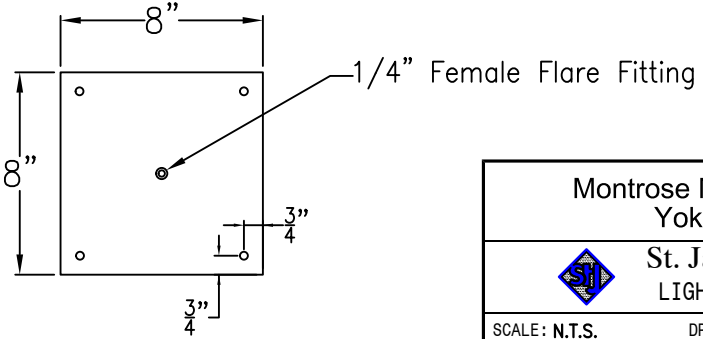

MONTROSE MEDIUM COPPER POST MOUNT

Front View

Side View

Fits over 3" post
1/4" Female Flare Fitting

Lights are hand crafted
Dimensions may vary by 1/4"

Montrose Medium Copper Post Mount	
 St. James LIGHTING	
SCALE: N.T.S.	DRAFT: B. Vial
FILE: MONM	APP'D: J. Ragan
JOB: X	DATE: 9/25/17

MONTROSE MEDIUM HALF (CEILING) YOKE

Shortest Height 34"

Ceiling Mount

Lights are hand crafted
Dimensions may vary by 1/4"

Montrose Medium Half (Ceiling) Yoke	
St. James LIGHTING	
SCALE: N.T.S.	DRAFT: B. Vial
FILE: MONM	APP'D: J. Ragan
JOB: X	DATE: 9/25/17

MONTROSE MEDIUM FULL CEILING YOKE

Shortest Height 35 $\frac{3}{8}$ "

Front View

Side View

Ceiling Mount

Lights are hand crafted
Dimensions may vary by 1/4"

Montrose Medium Yoke	
St. James LIGHTING	
SCALE: N.T.S.	DRAFT: B. Vial
FILE: MONM	APP'D: J. Ragan
JOB: X	DATE: 9/26/17